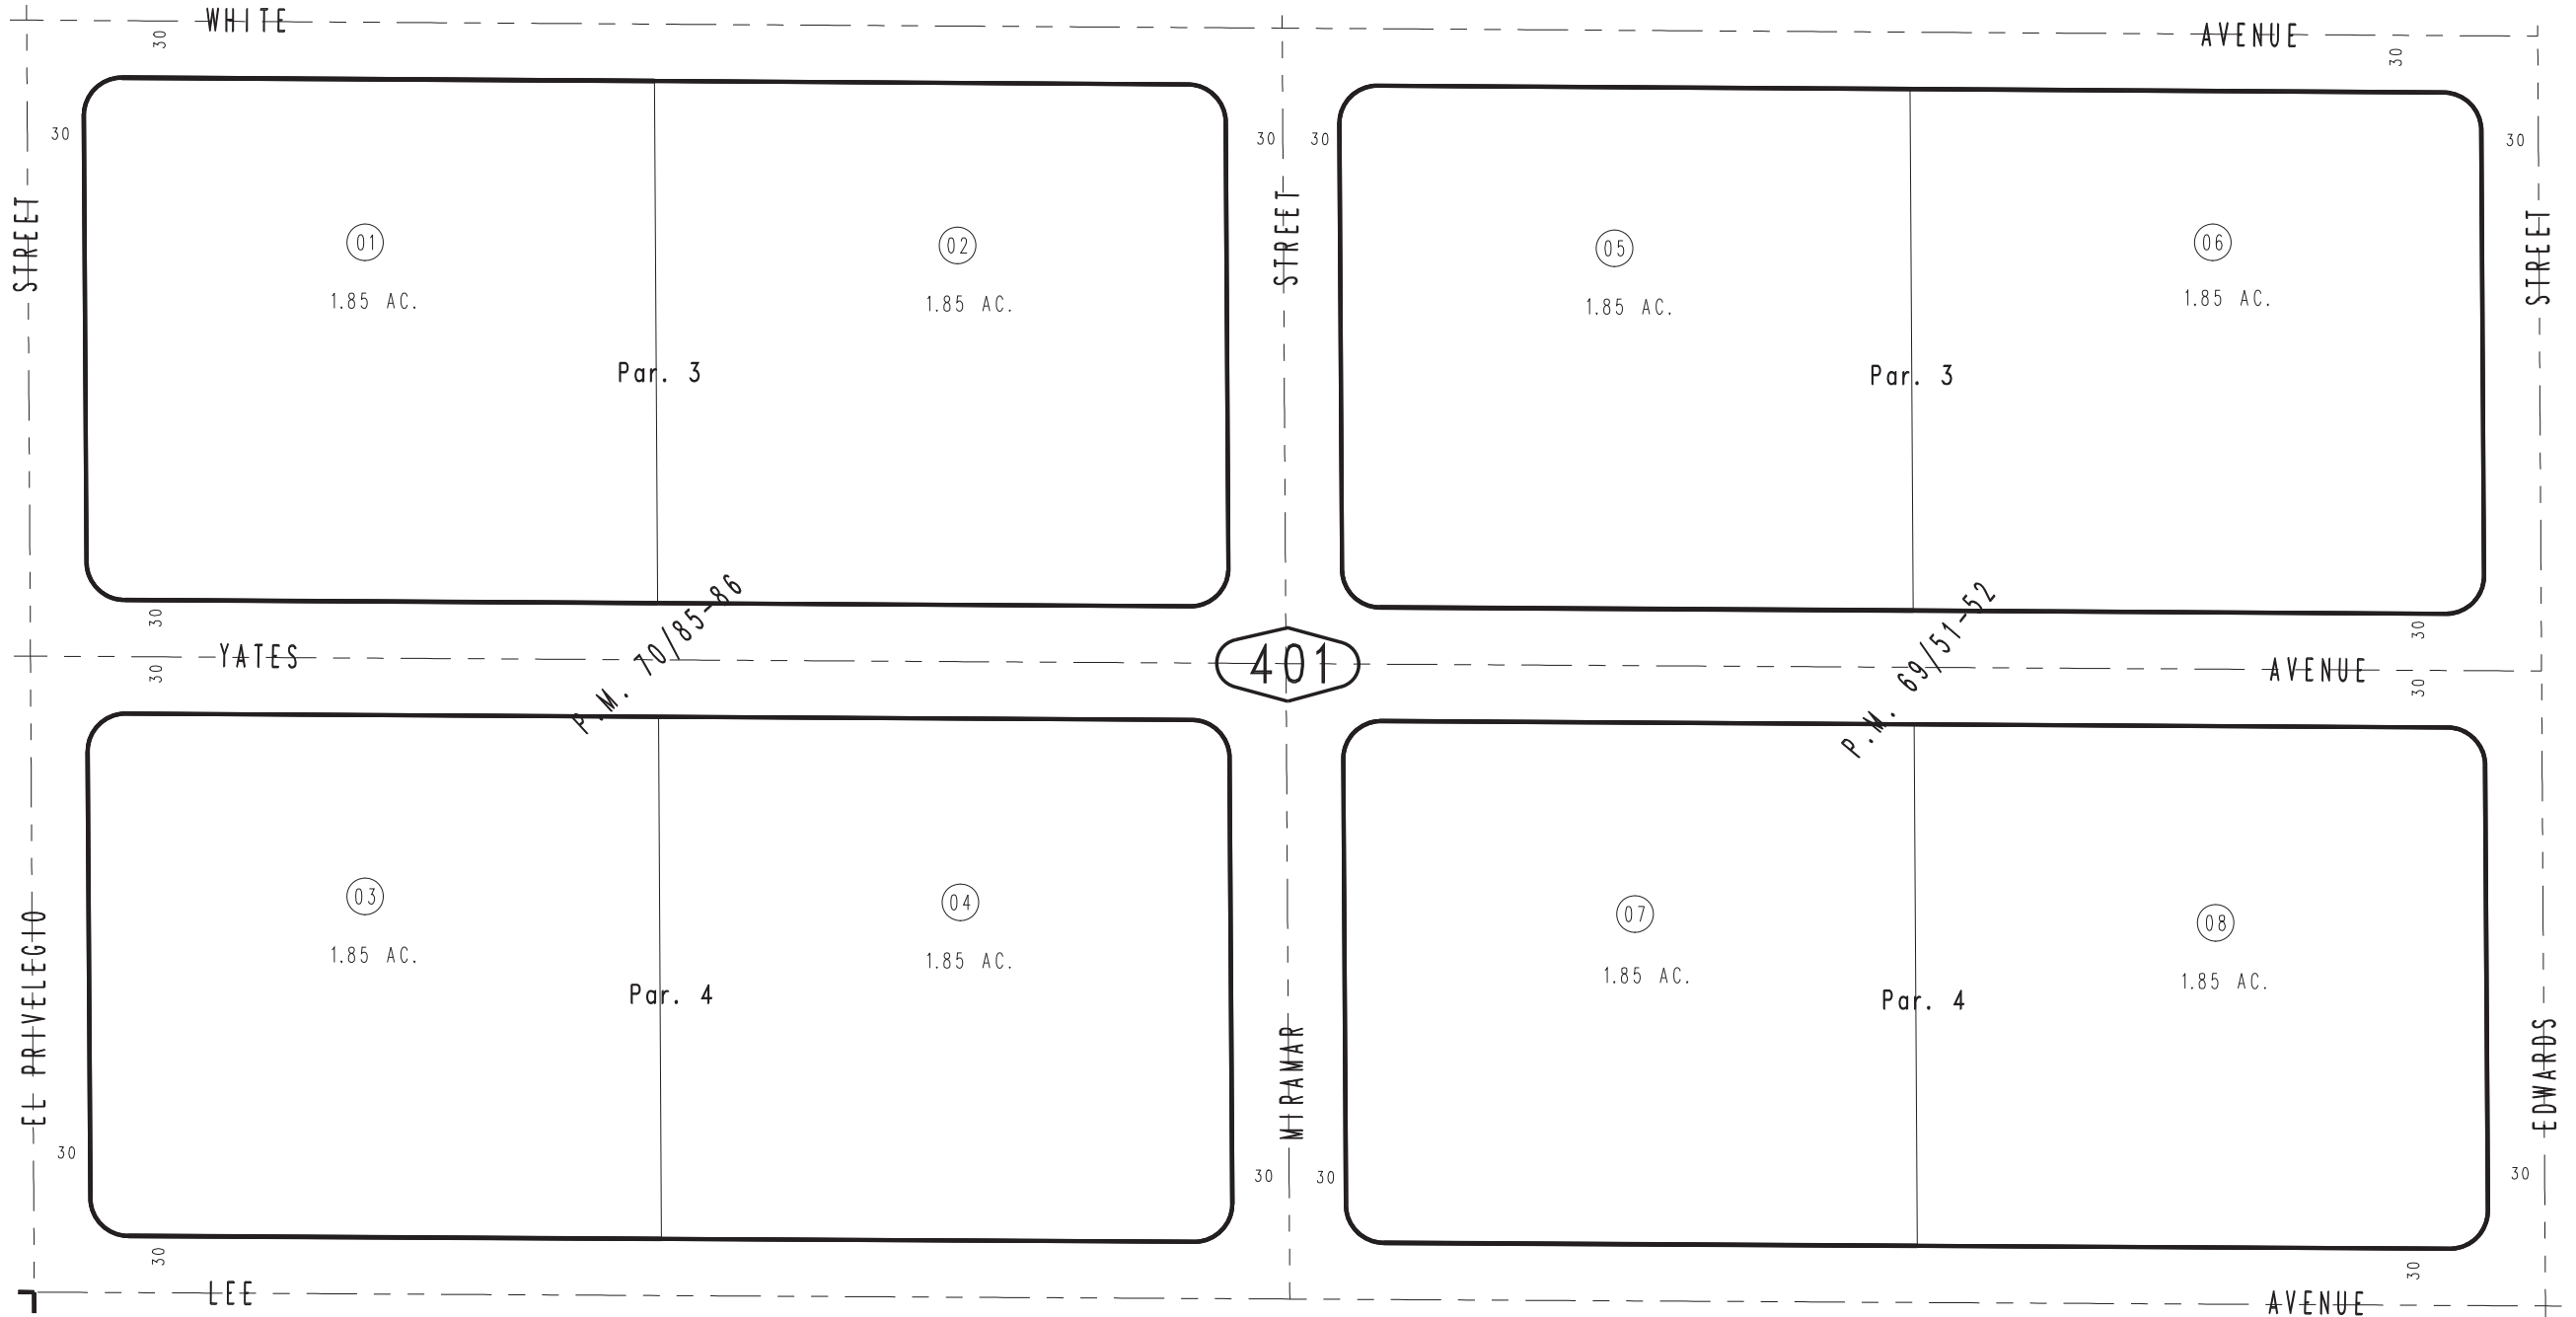

THIS MAP IS FOR THE PURPOSE
OF AD VALOREM TAXATION ONLY.

Ptn. Parcel Map No. 6589, P.M. 69/51-52

City of Adelanto
Tax Rate Area
14000

3210 - 40

39

46

41