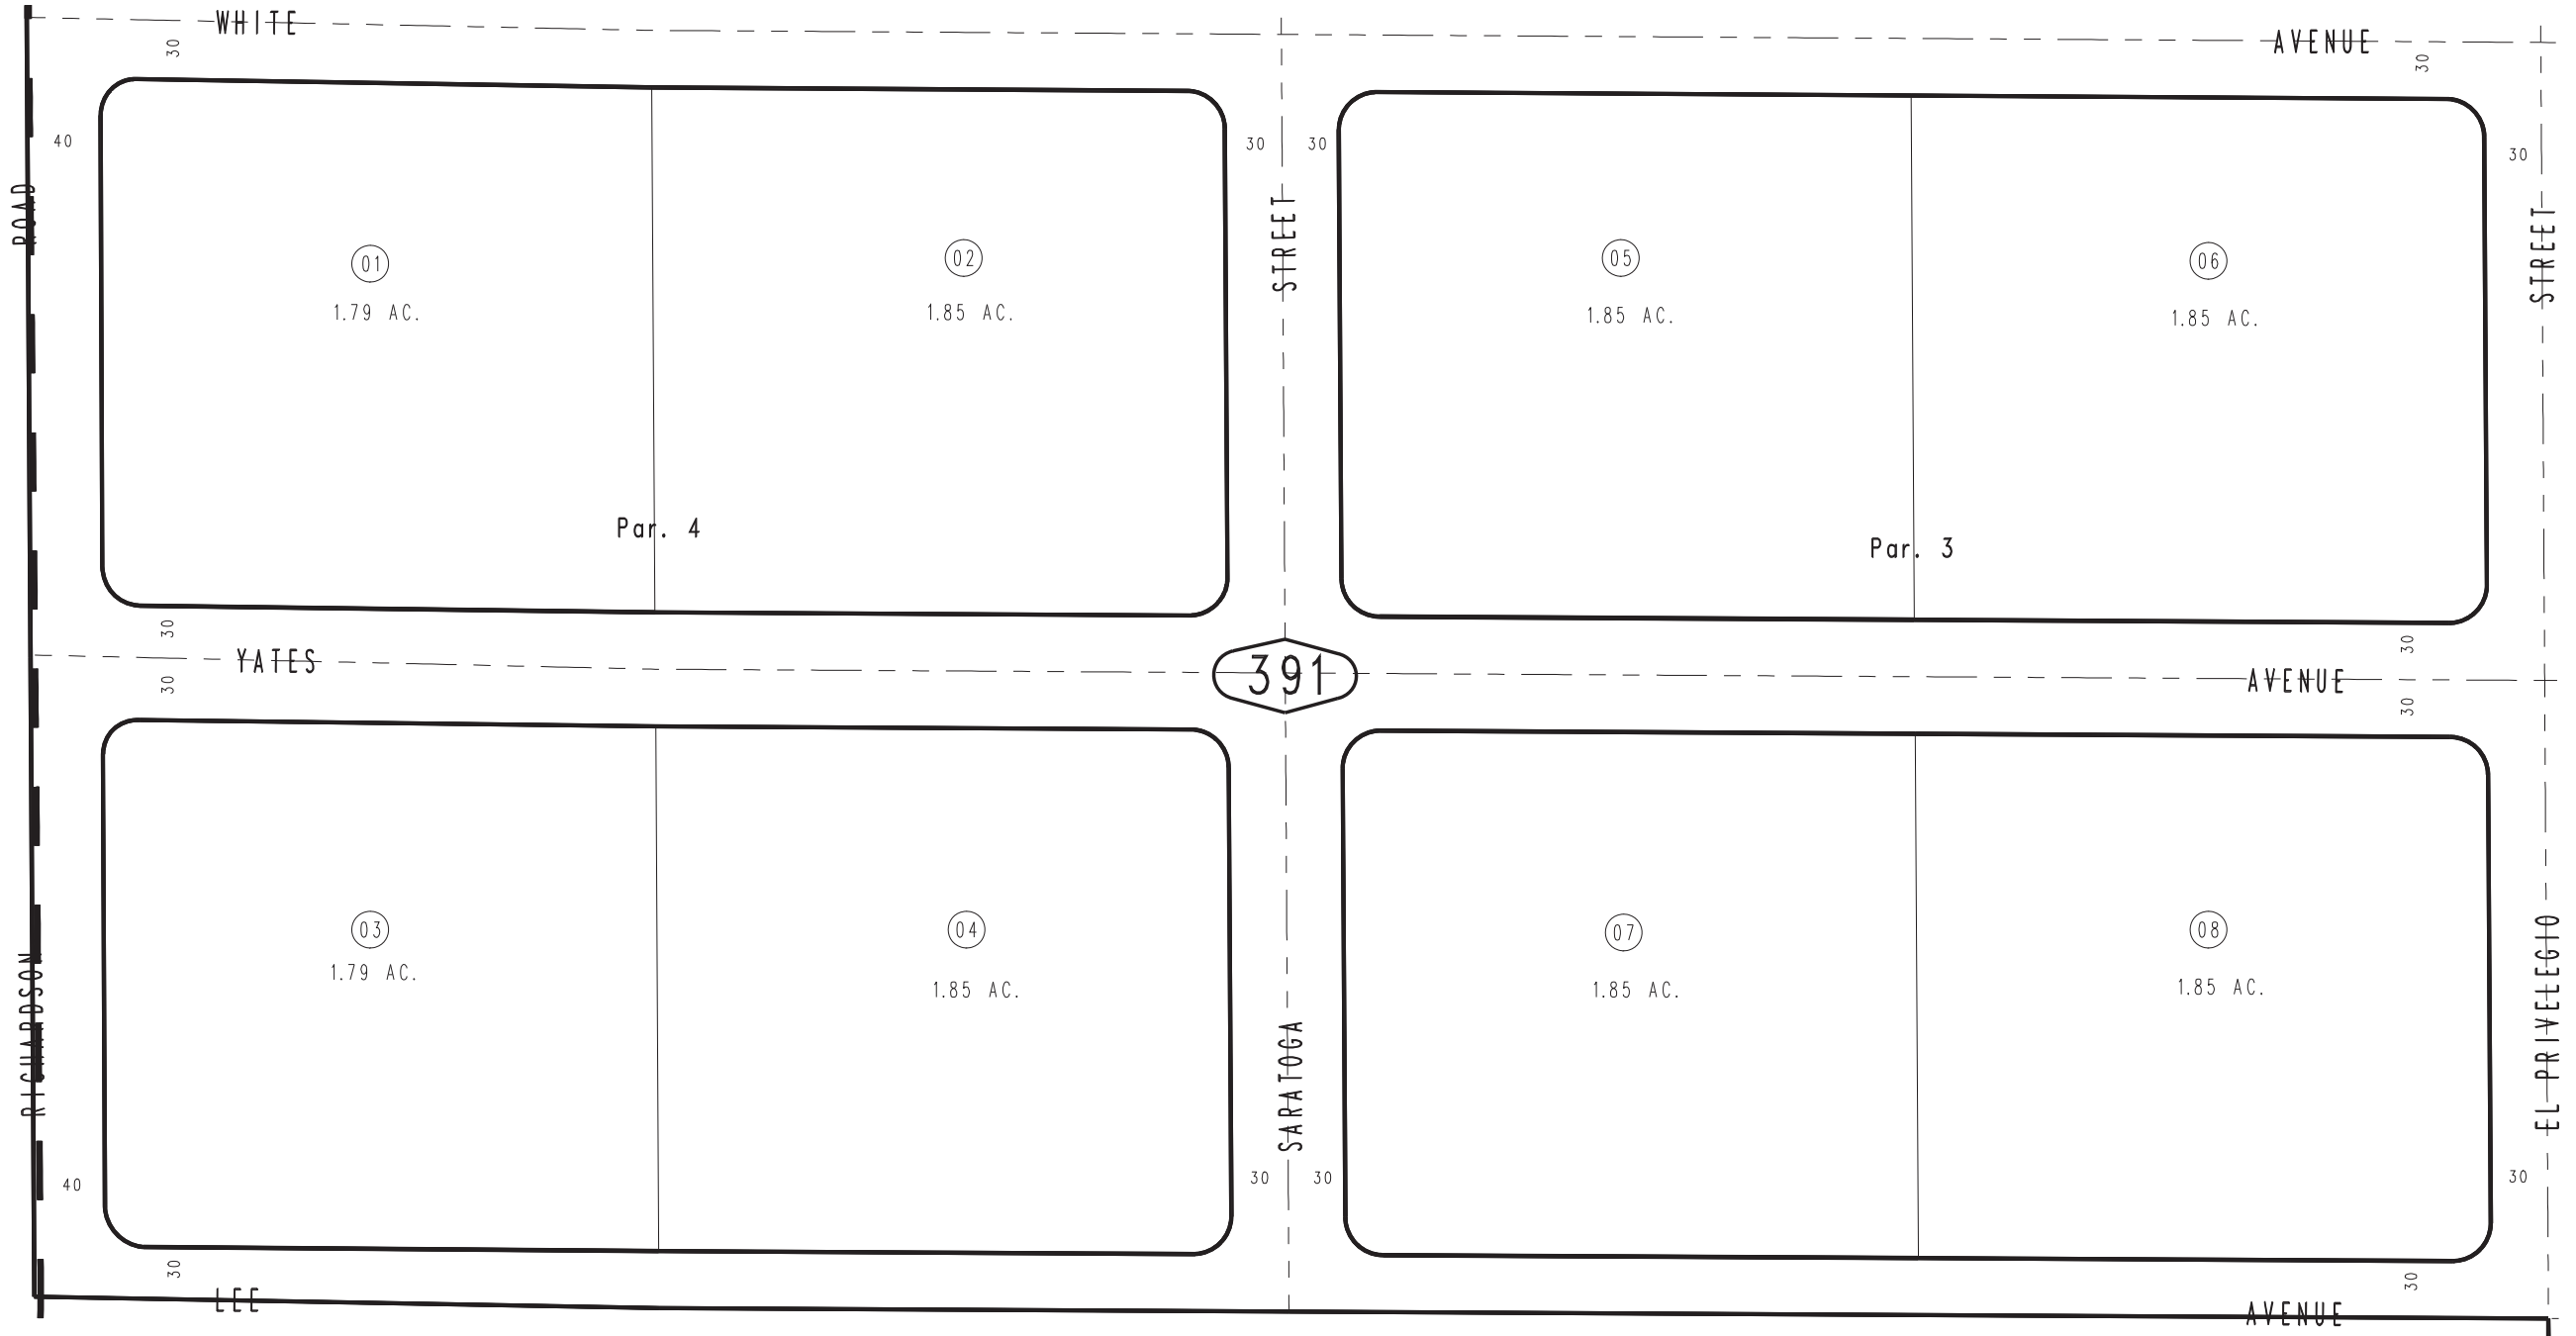

THIS MAP IS FOR THE PURPOSE
OF AD VALOREM TAXATION ONLY.

Ptn. Parcel Map 6588, P.M. 70/88-89

City of Adelanto
Tax Rate Area
14000

3210 - 39

37

33

40

42