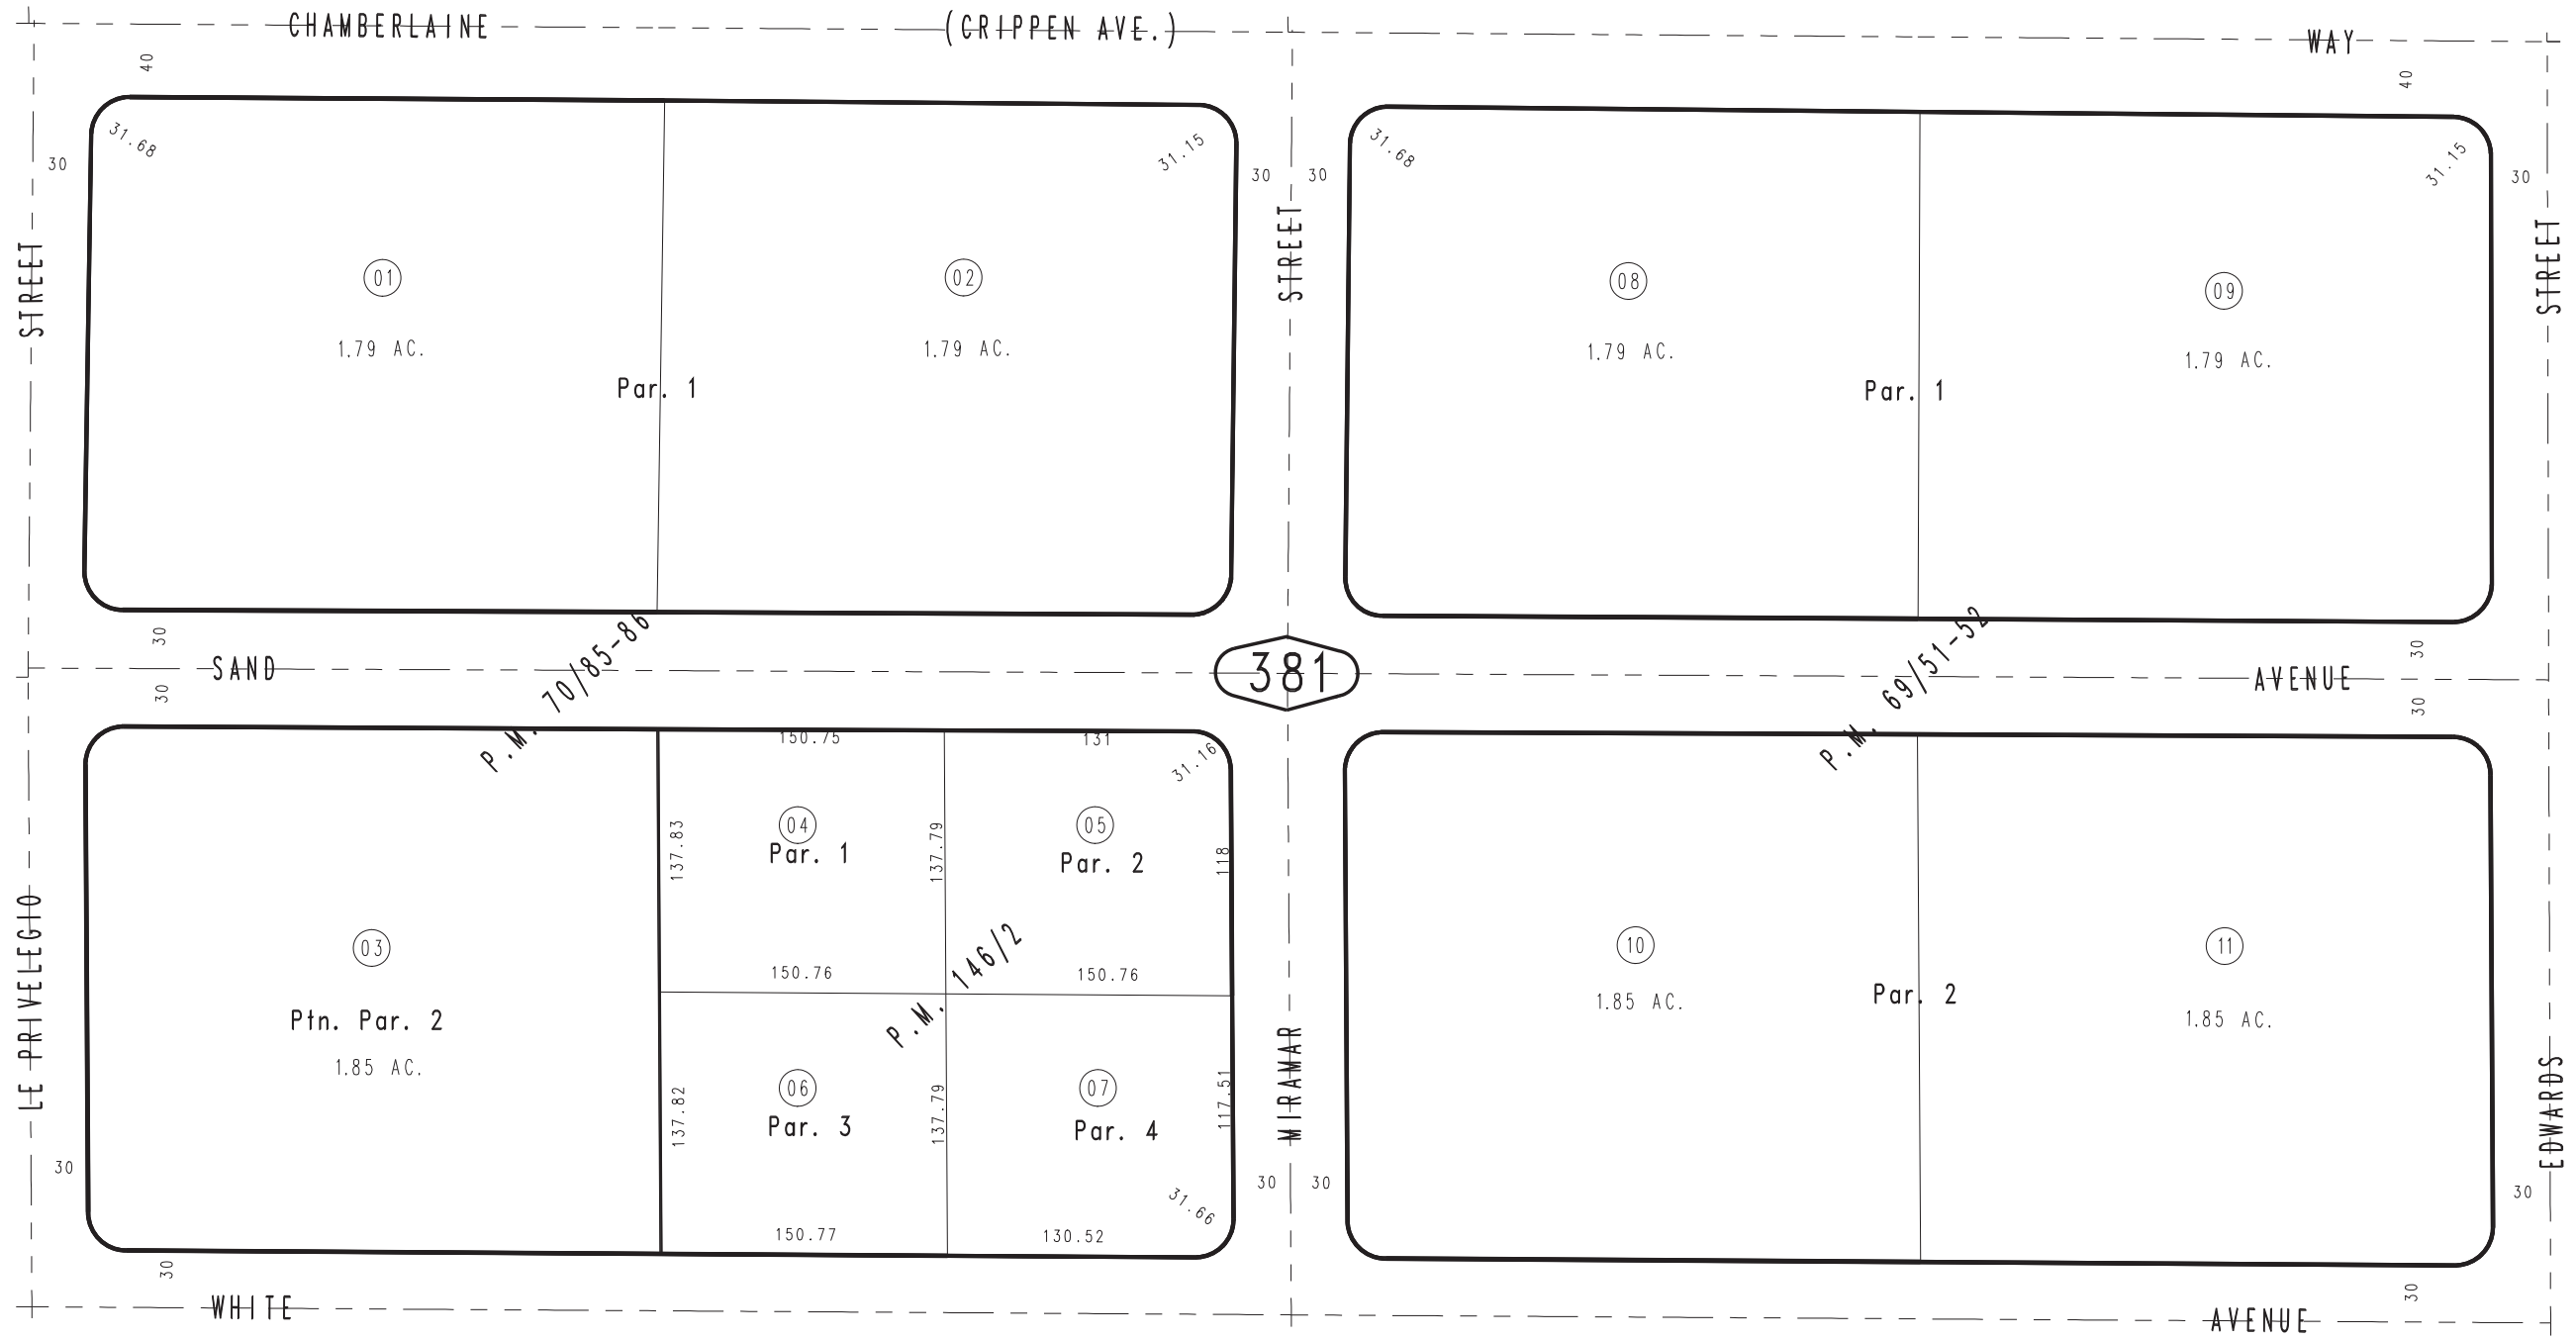

THIS MAP IS FOR THE PURPOSE  
OF AD VALOREM TAXATION ONLY.

# Ptn. Parcel Map No. 6589, P.M. 69/51-52

City of Adelanto  
Tax Rate Area  
14000

3210 - 38

0458  
12

37

46

381

40