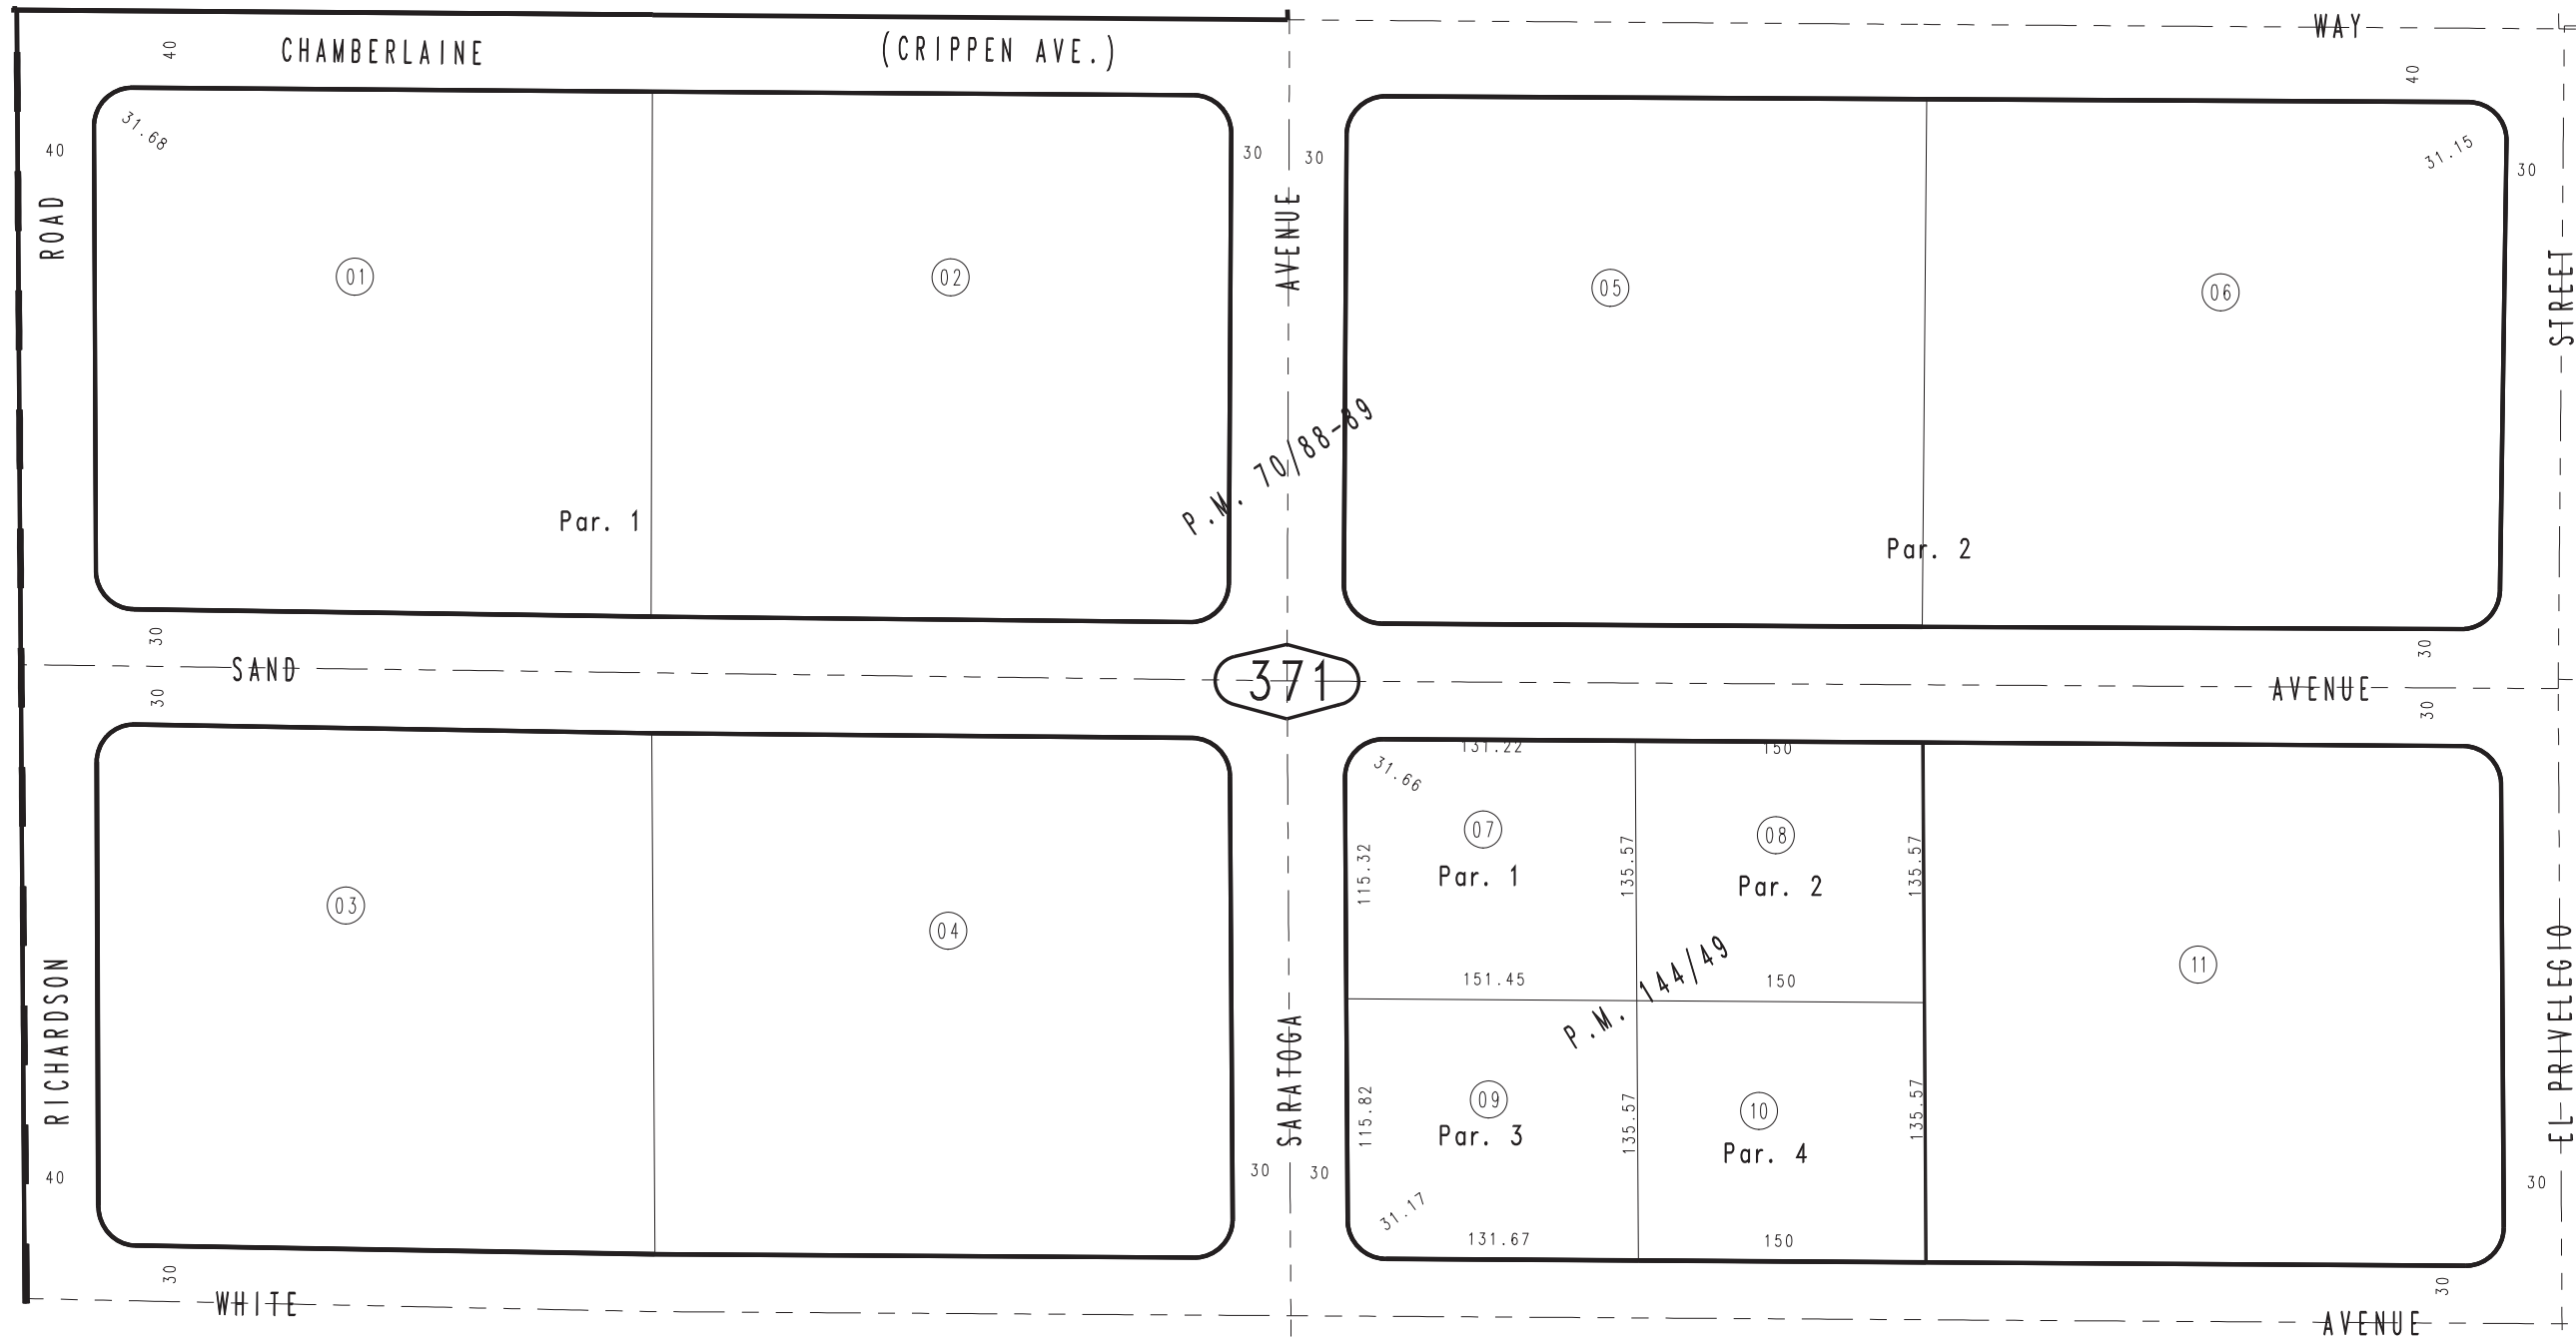

THIS MAP IS FOR THE PURPOSE
OF AD VALOREM TAXATION ONLY.

Ptn. Parcel Map No. 6588, P.M. 70/88-89

City of Adelanto
Tax Rate Area
14000

3210 - 37

0458
12

1" = 100'

33

38

39