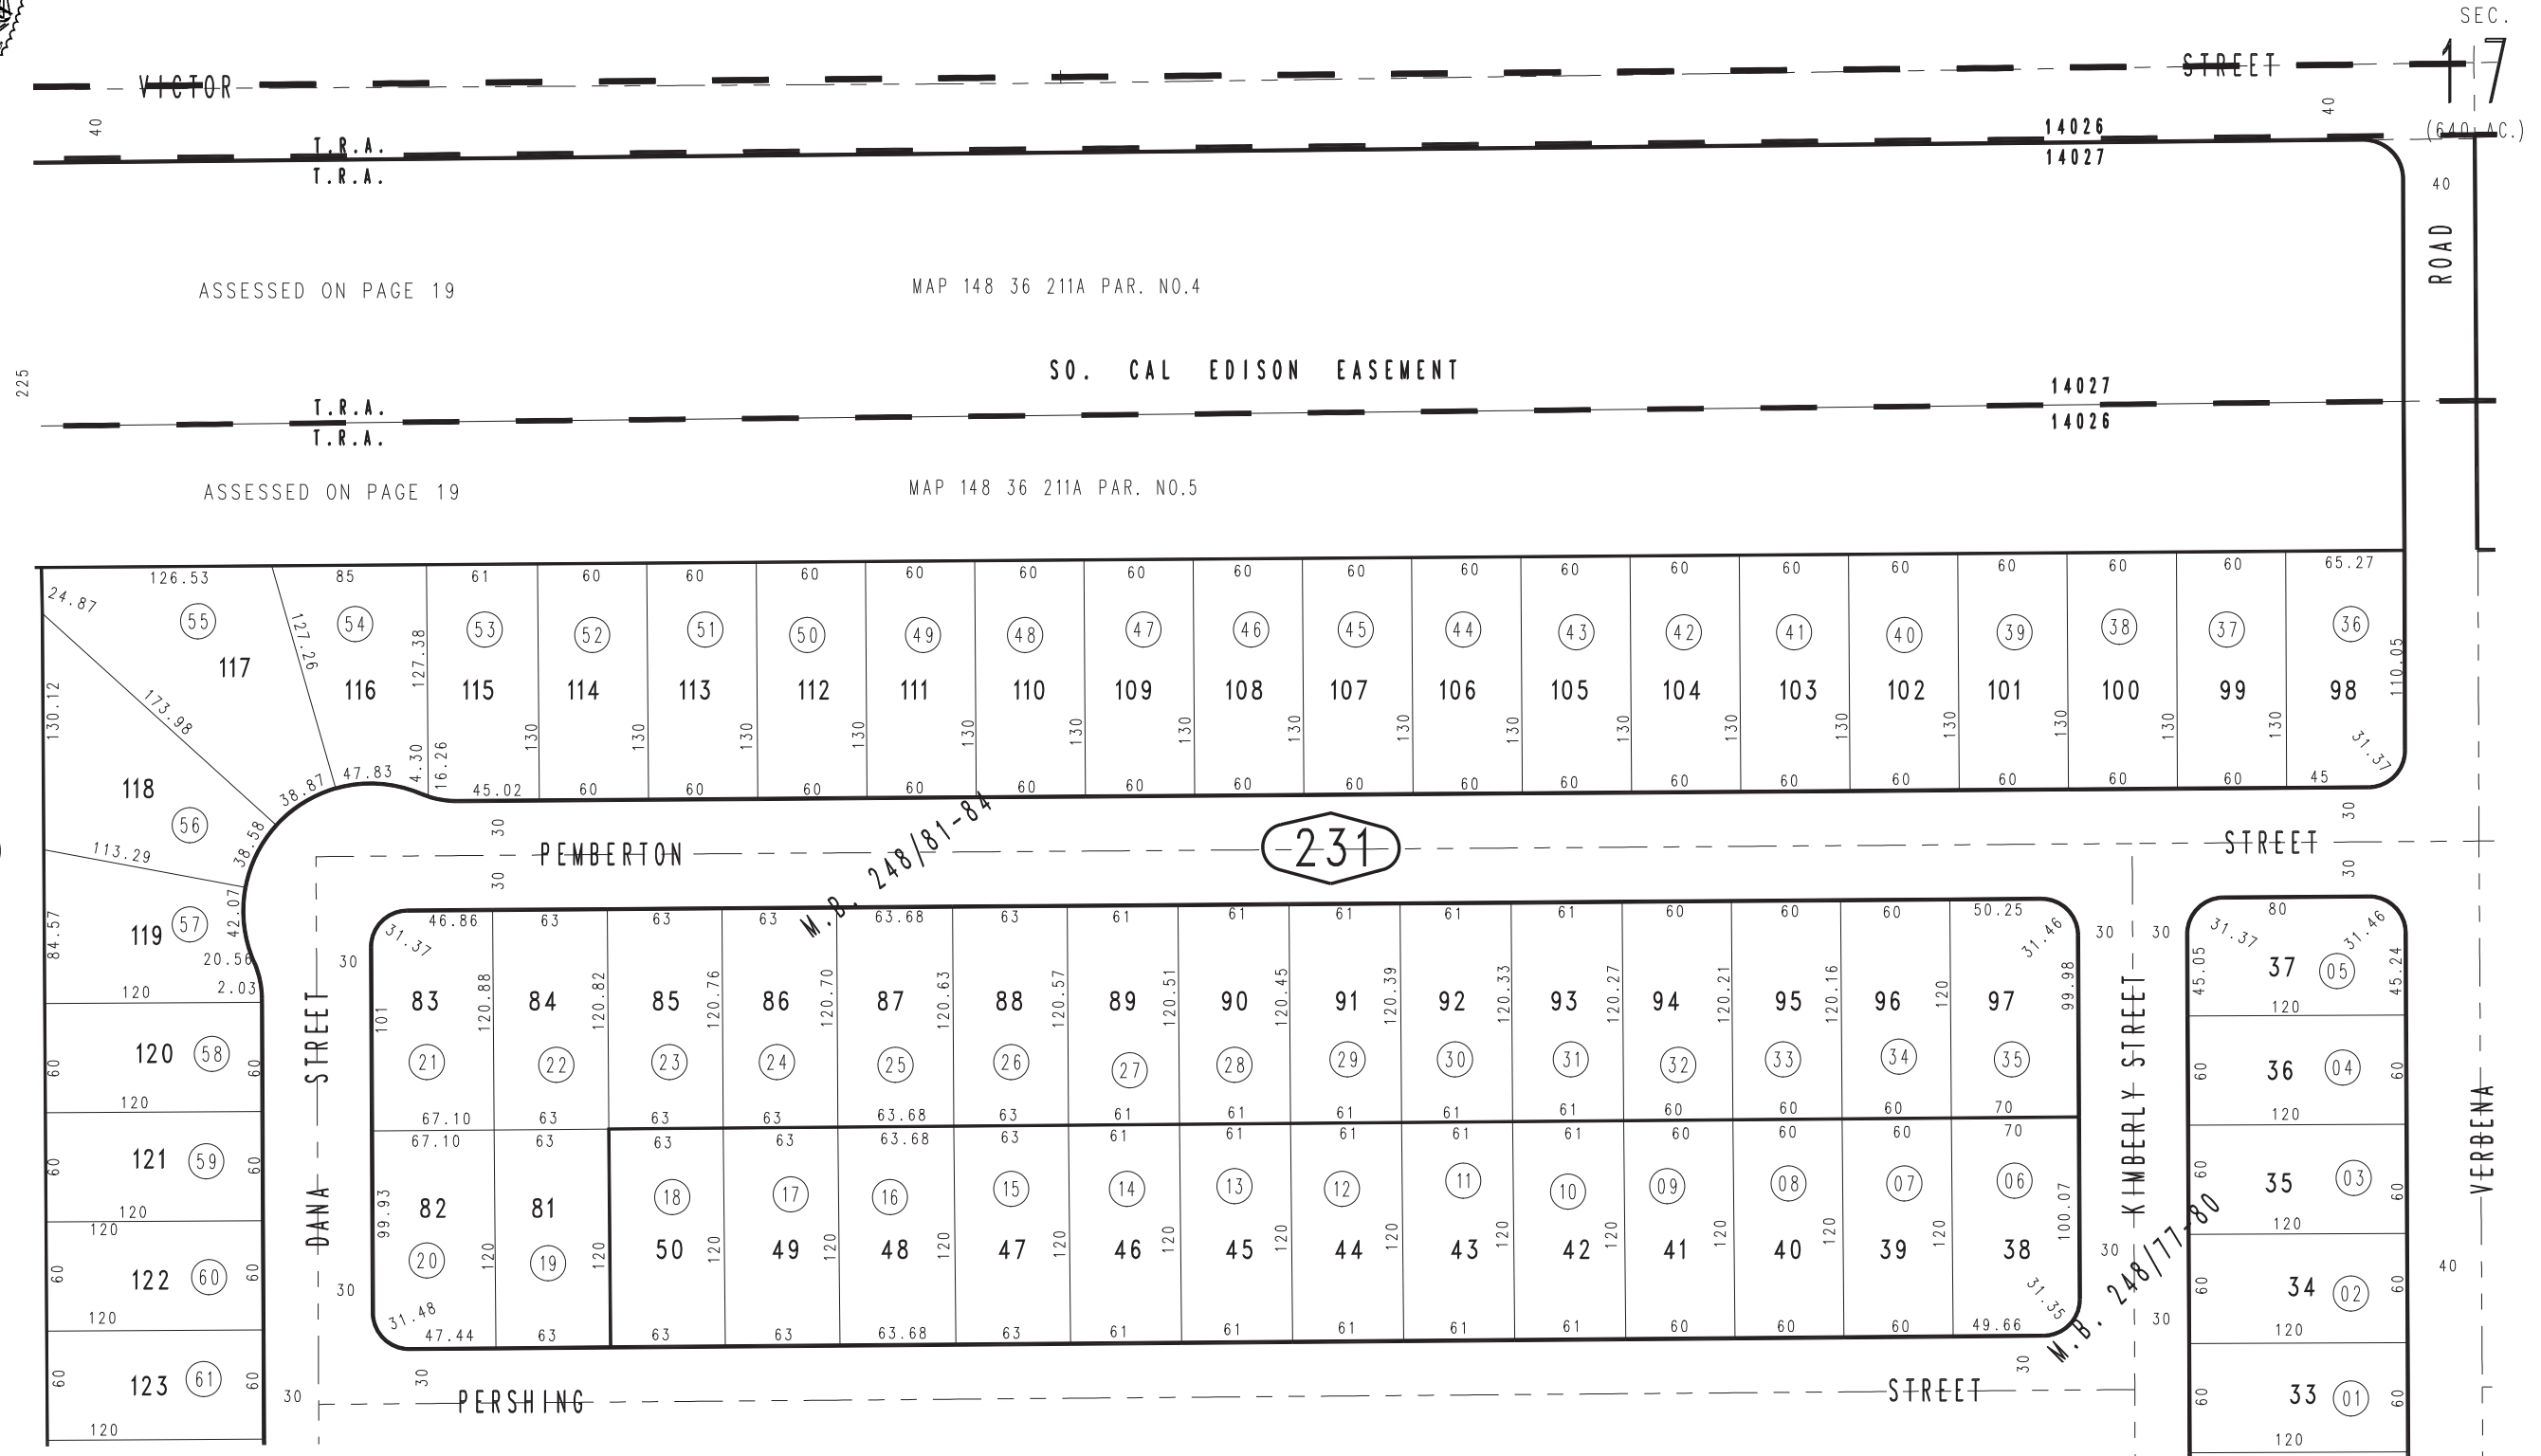

THIS MAP IS FOR THE PURPOSE OF AD VALOREM TAXATION ONLY.

Ptn. Tract No. 14800-1, M.B. 248/77-80

City of Adelanto
Tax Rate Area
14026,14027

3132 - 23

16

19

26

24