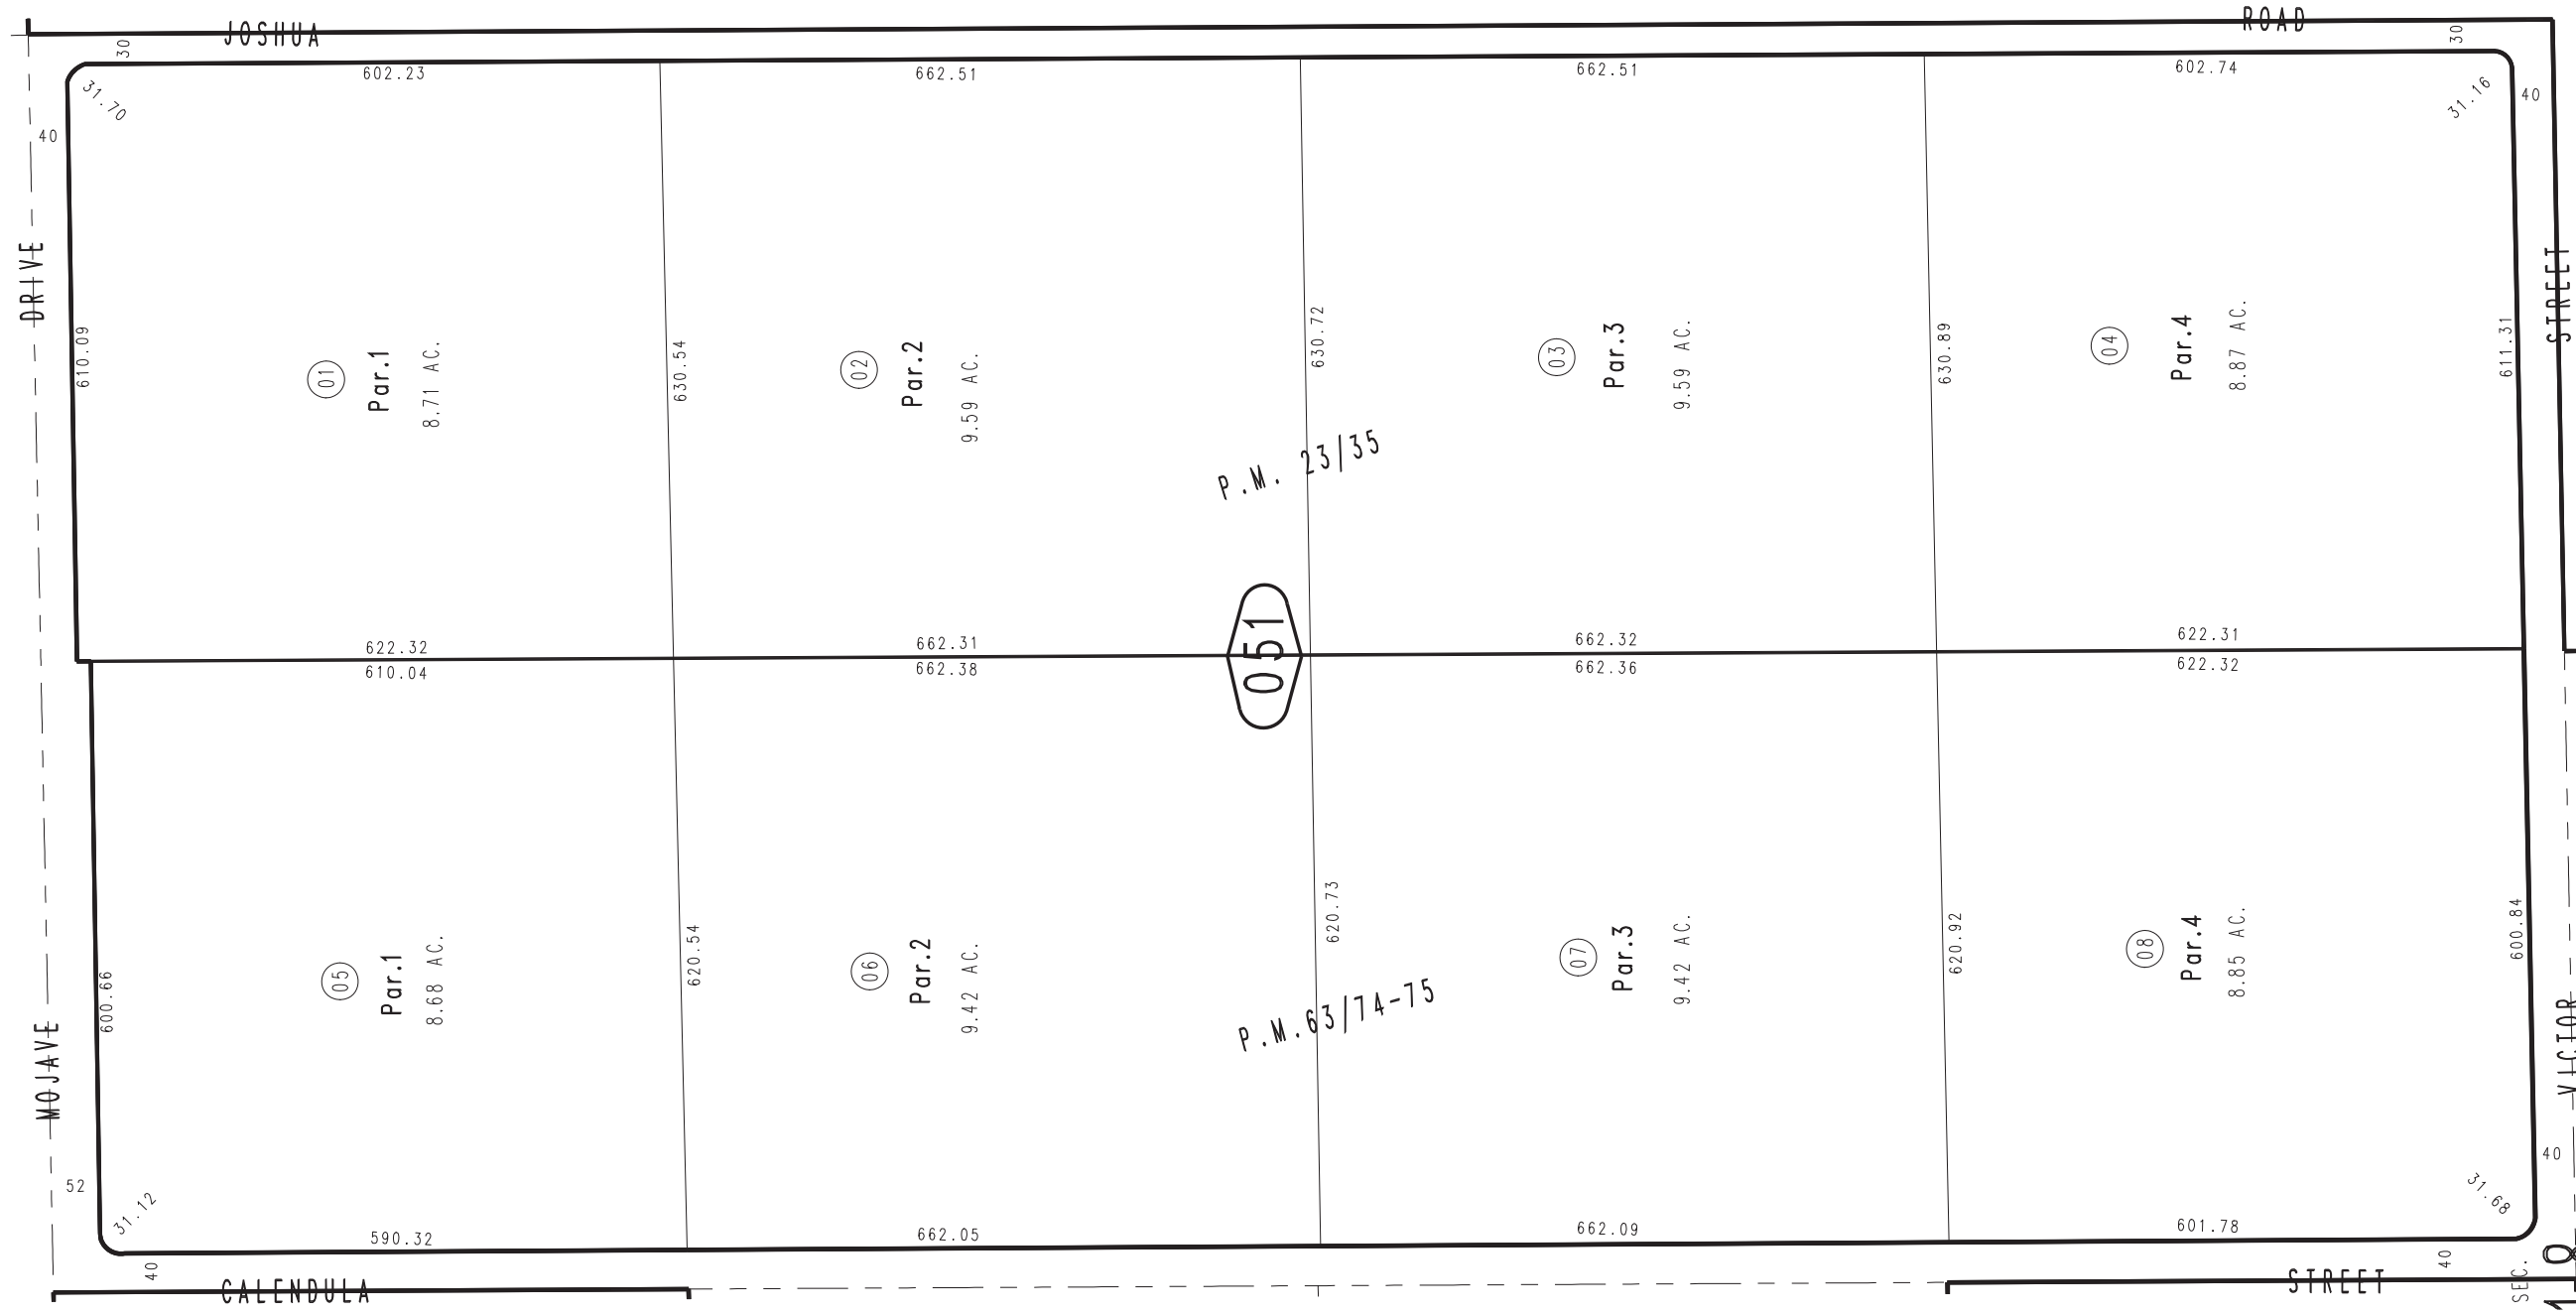

THIS MAP IS FOR THE PURPOSE  
OF AD VALOREM TAXATION ONLY.

# Parcel Map No. 2562, P.M. 23/35

Adelanto Out  
Tax Rate Area  
51013

3132 - 05

3128  
39

P.M. 23/35

P.M. 63/74-75

051

(594.04 AC.)