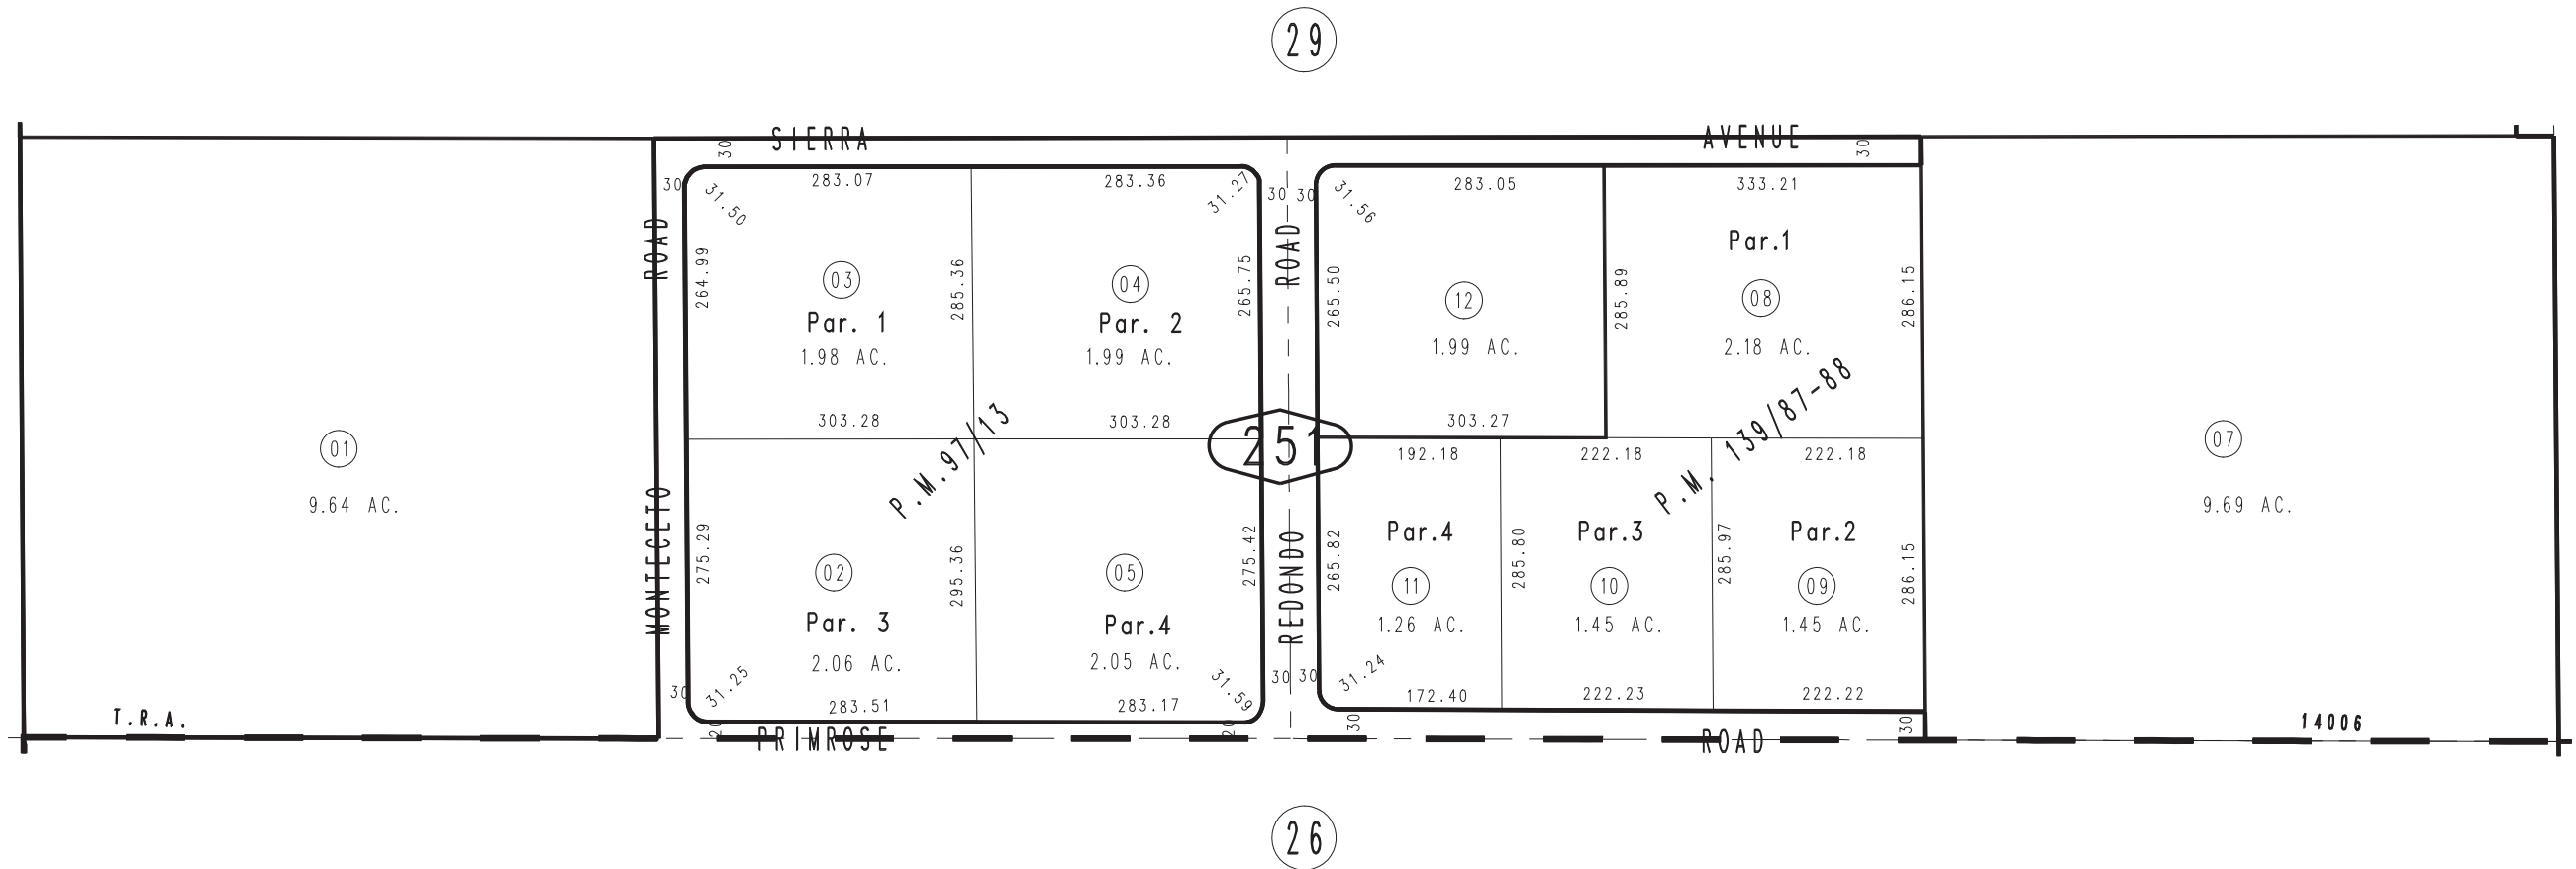

THIS MAP IS FOR THE PURPOSE  
OF AD VALOREM TAXATION ONLY.

S.1/2, N.1/2, N.W.1/4, Fract'l Sec. 3, T.5N., R.5W.

City of Adelanto  
Tax Rate Area  
14006

3128 - 25

22

29

29

26