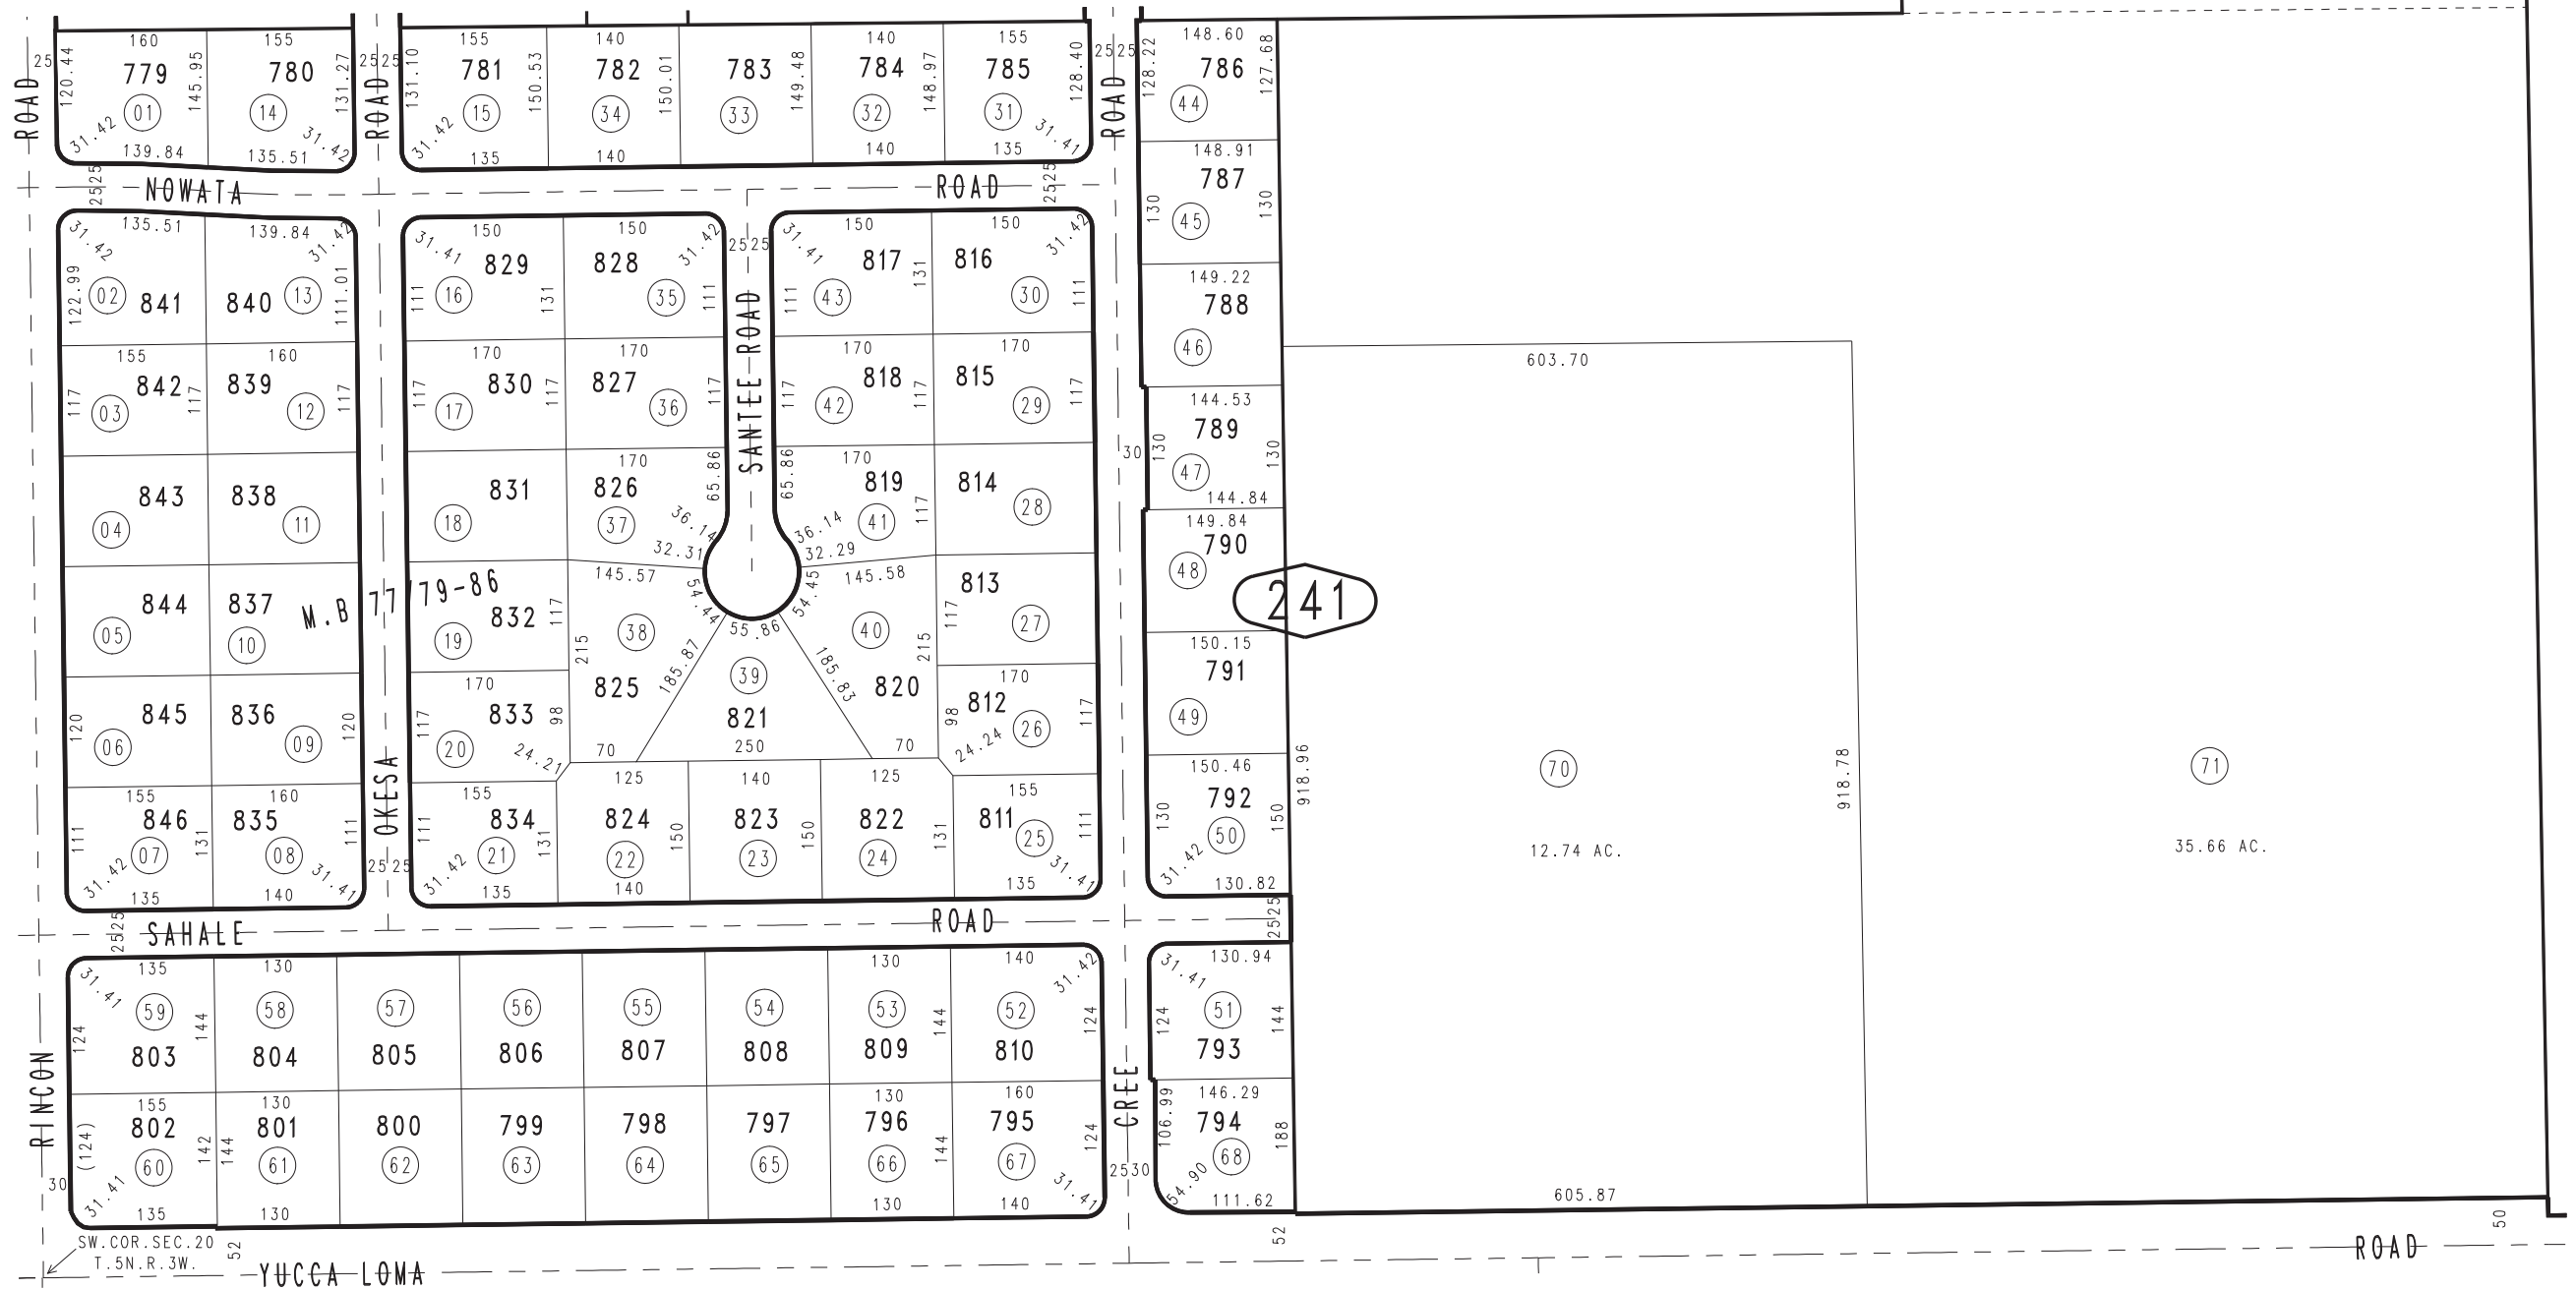

THIS MAP IS FOR THE PURPOSE
OF AD VALOREM TAXATION ONLY.

Ptn. S.W. 1/4 Sec. 20, T.5N. R.3W., S.B.B.& M.

Town of Apple Valley 3112 - 24
Tax Rate Area
21007

3087
08