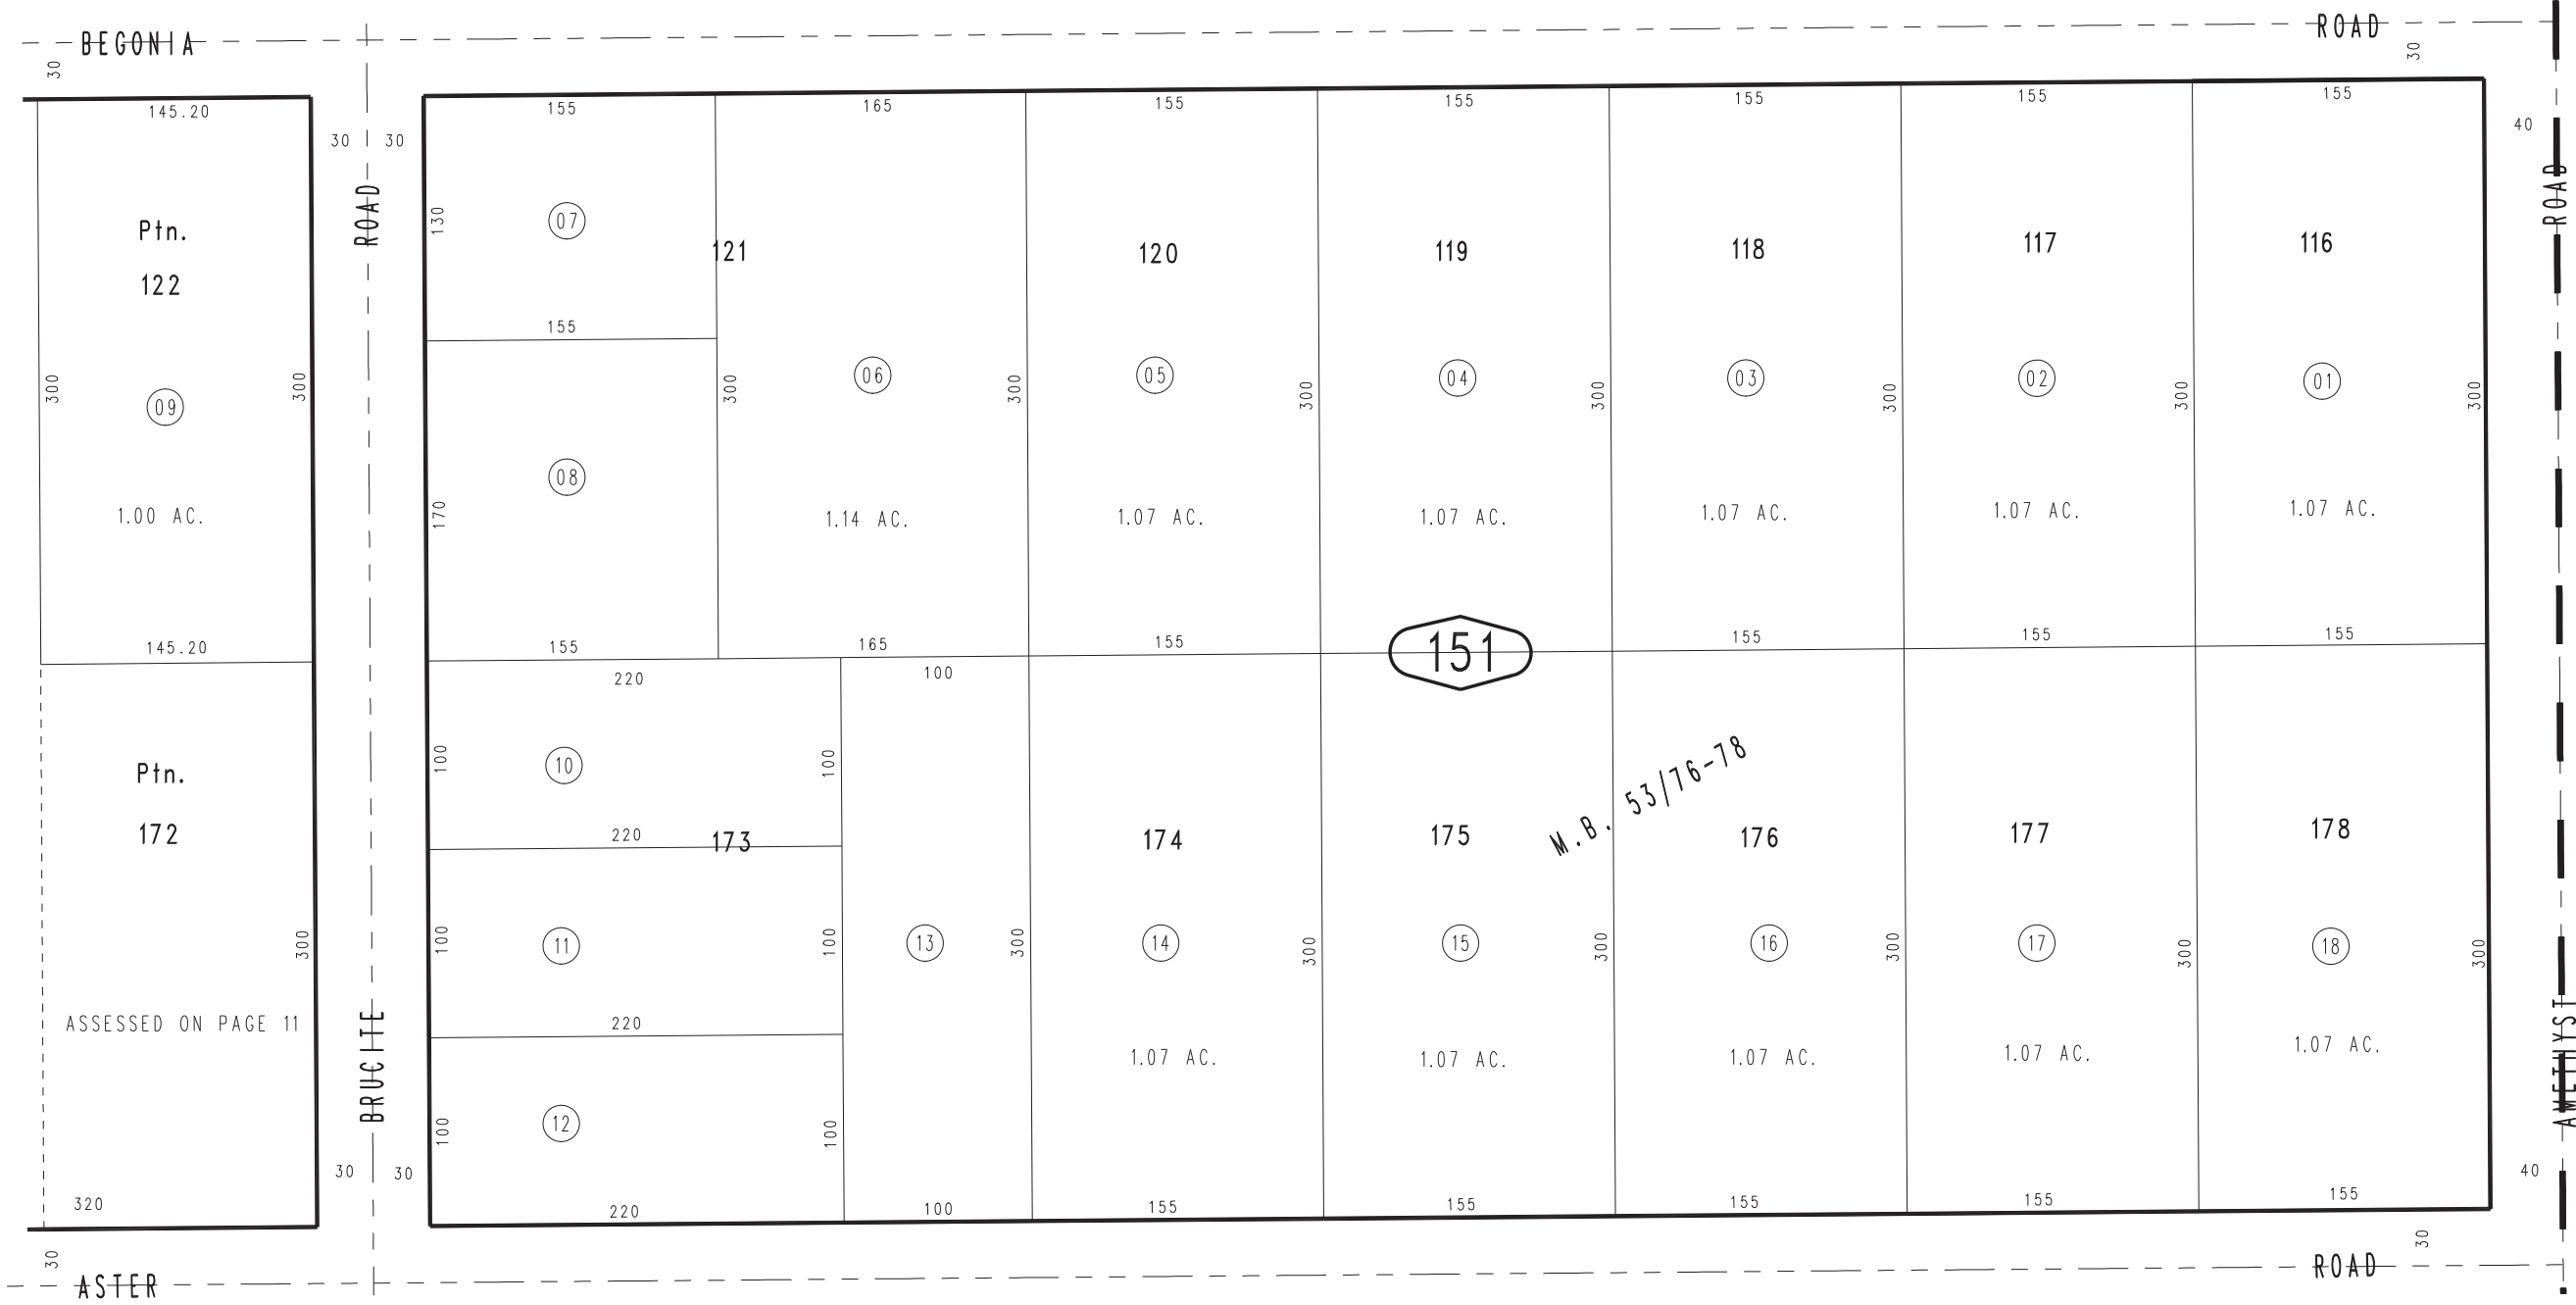

THIS MAP IS FOR THE PURPOSE
OF AD VALOREM TAXATION ONLY.

Ptn. Mountain View Acres, Unit No. 5 Tract No. 4137, M.B. 53/76-78

Victor Outside
Tax Rate Area
114065

3105 - 15

14

11

23

16