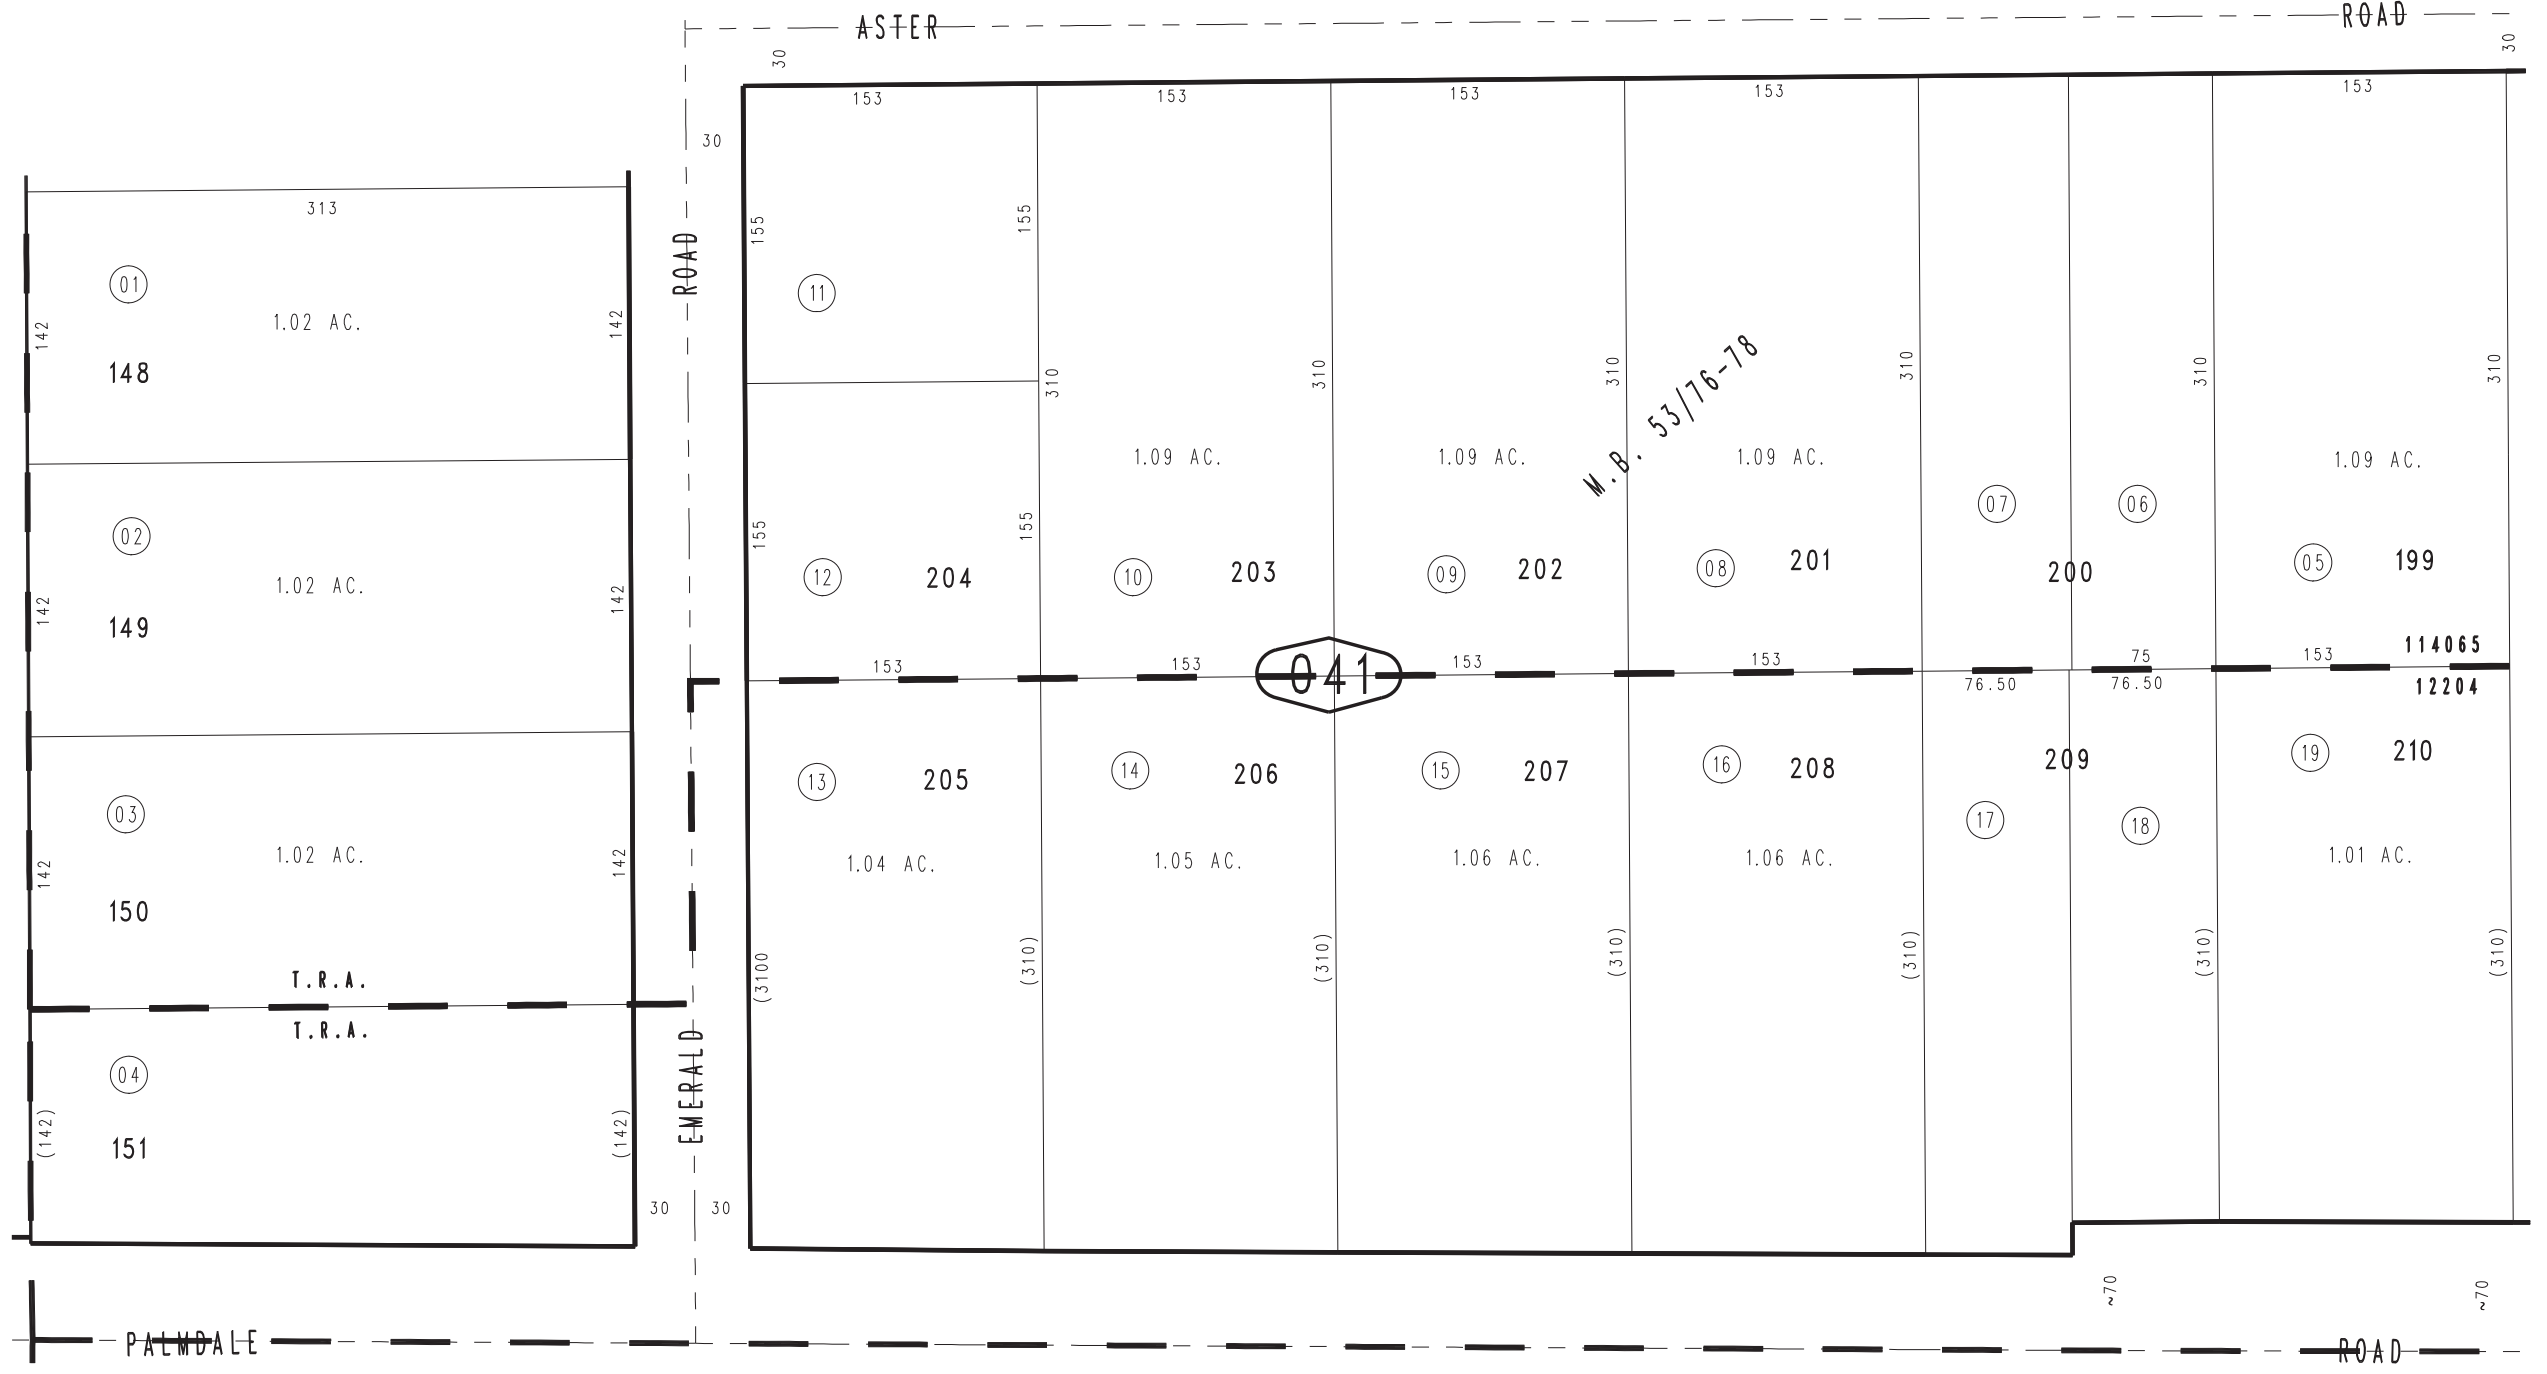

THIS MAP IS FOR THE PURPOSE  
OF AD VALOREM TAXATION ONLY.

# Ptn. Mountain View Acres, Unit No. 5, Tract No. 4137, M.B. 53/76-78

Victor Outside  
City of Victorville  
Tax Rate Area  
12204,114065

3105 - 04

03

3103  
60

08

17