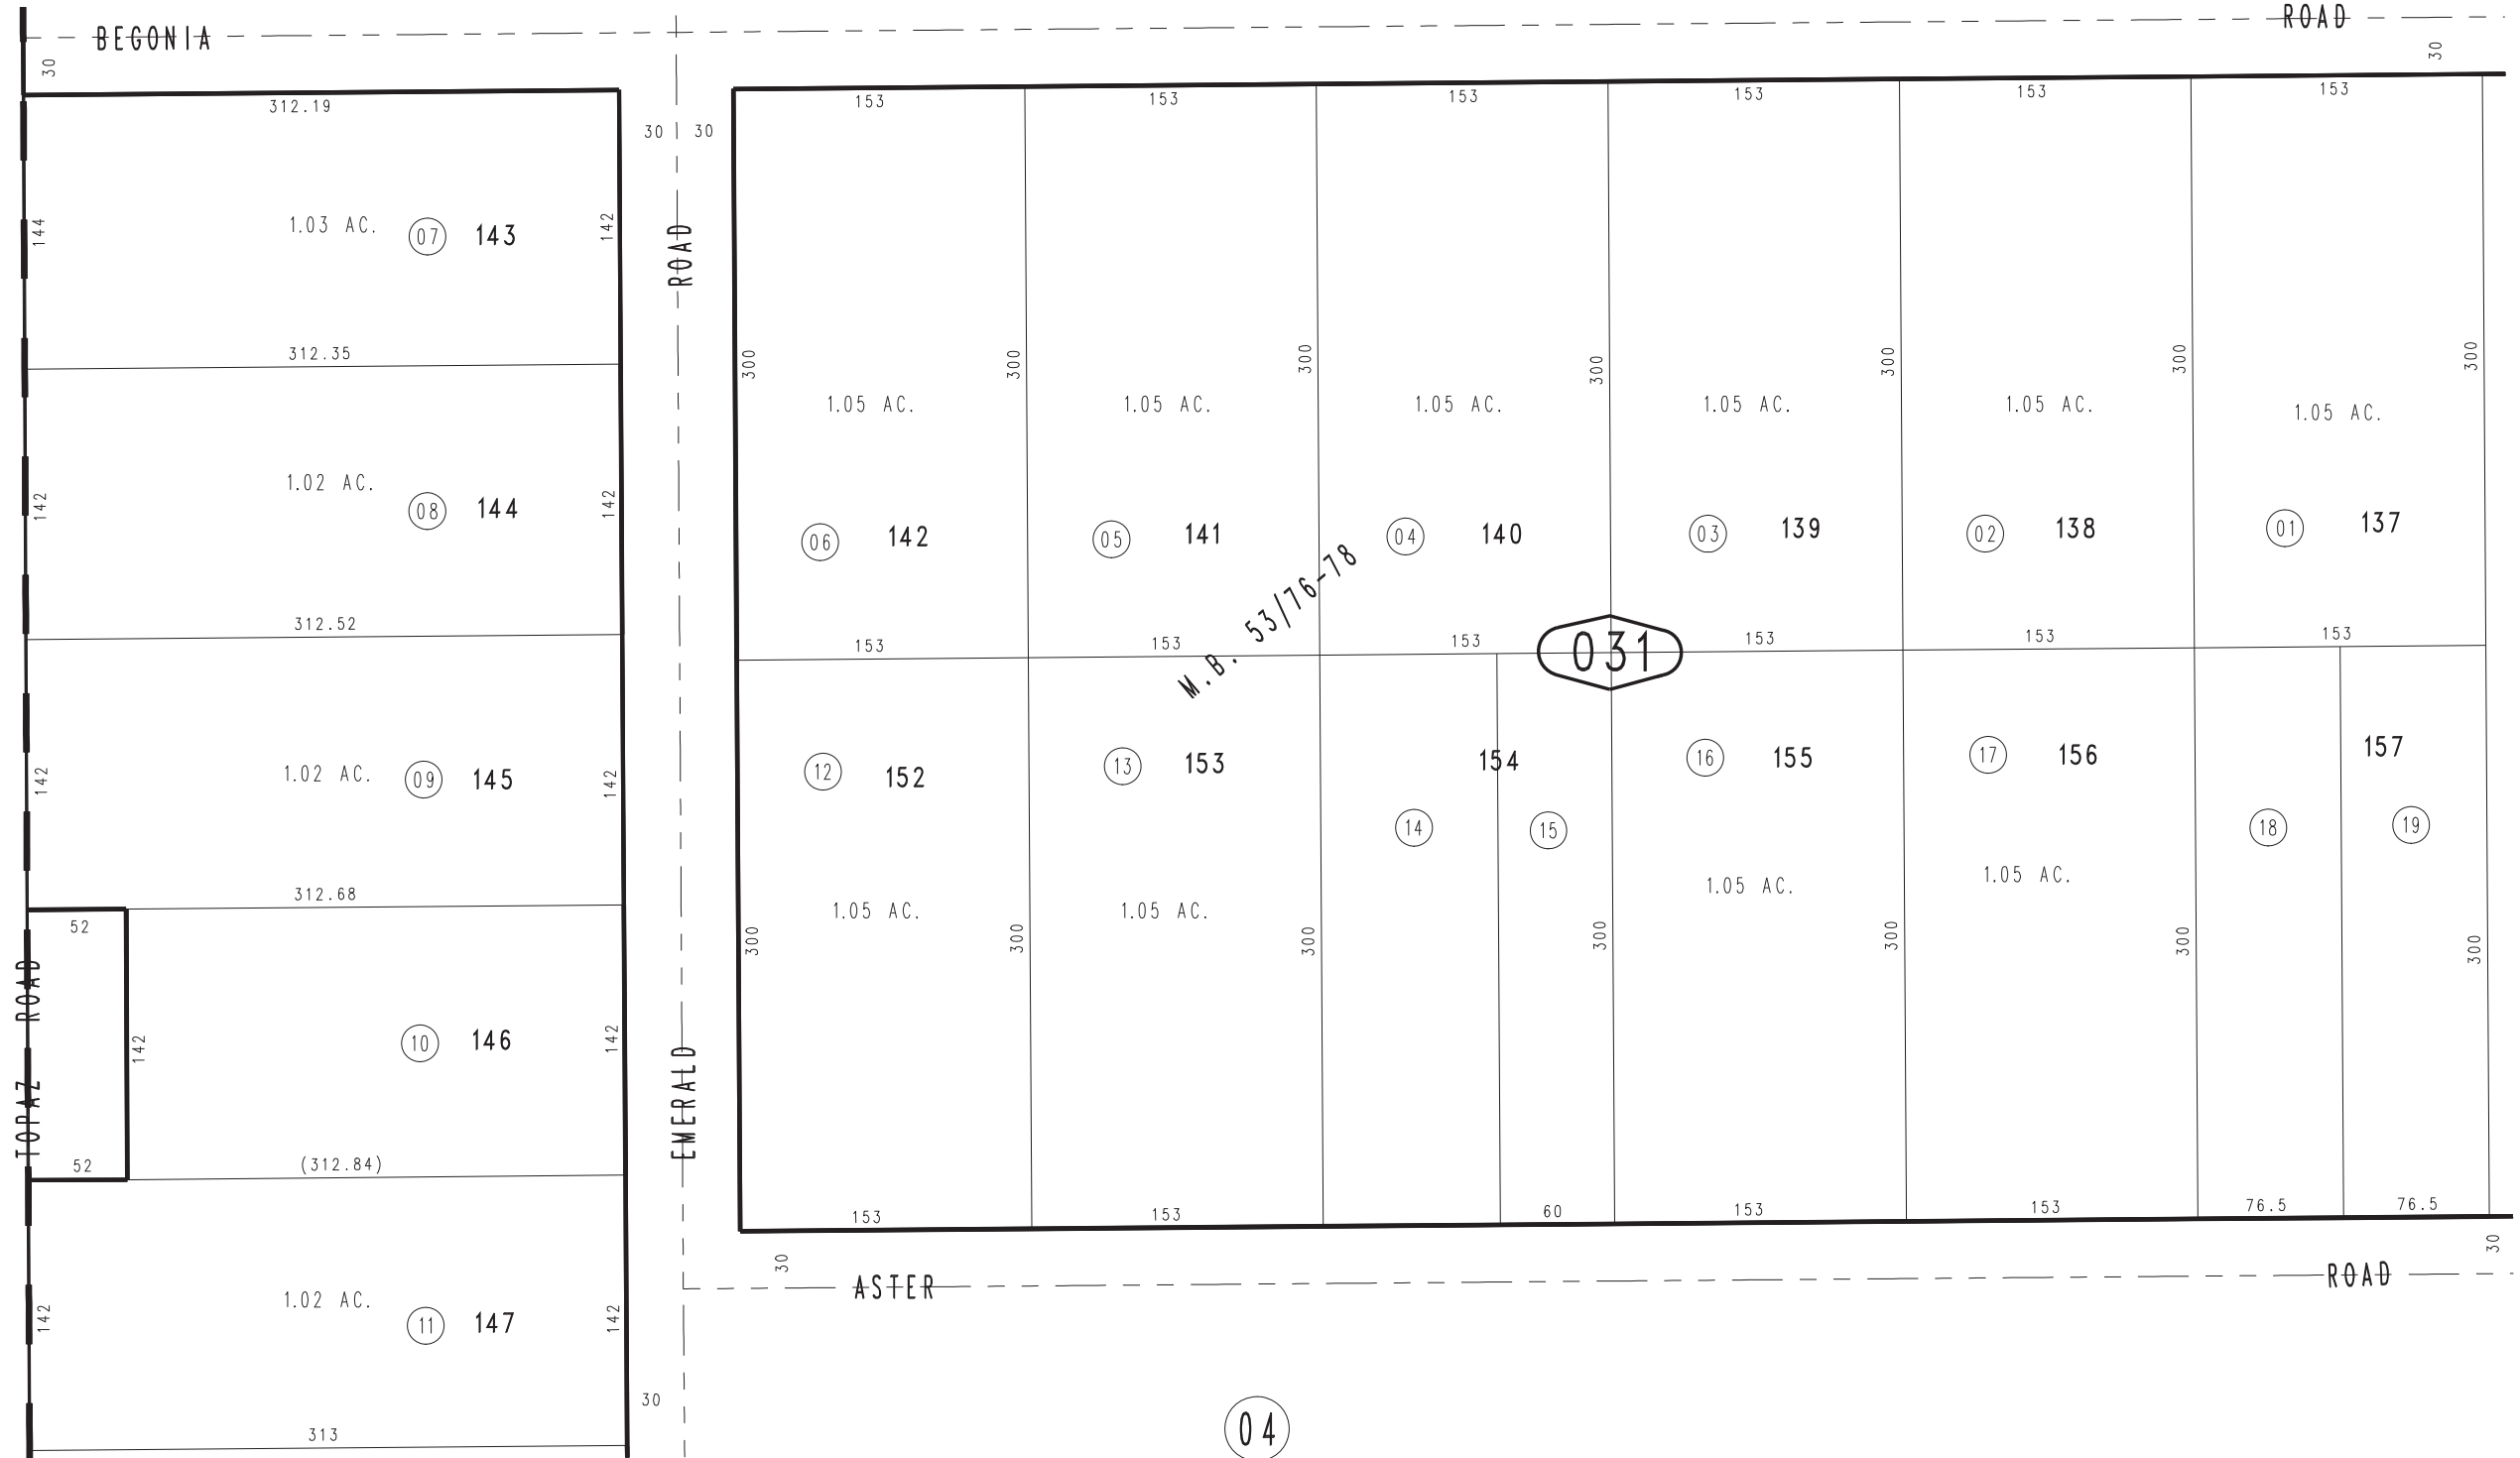

THIS MAP IS FOR THE PURPOSE  
OF AD VALOREM TAXATION ONLY.

Ptn. Mountain View Acres, Unit No. 5,  
Tract No. 4137, M.B. 53/76-78

Victor Outside  
Tax Rate Area  
114065

3105 - 03

02

1" = 100'

3103  
60

04