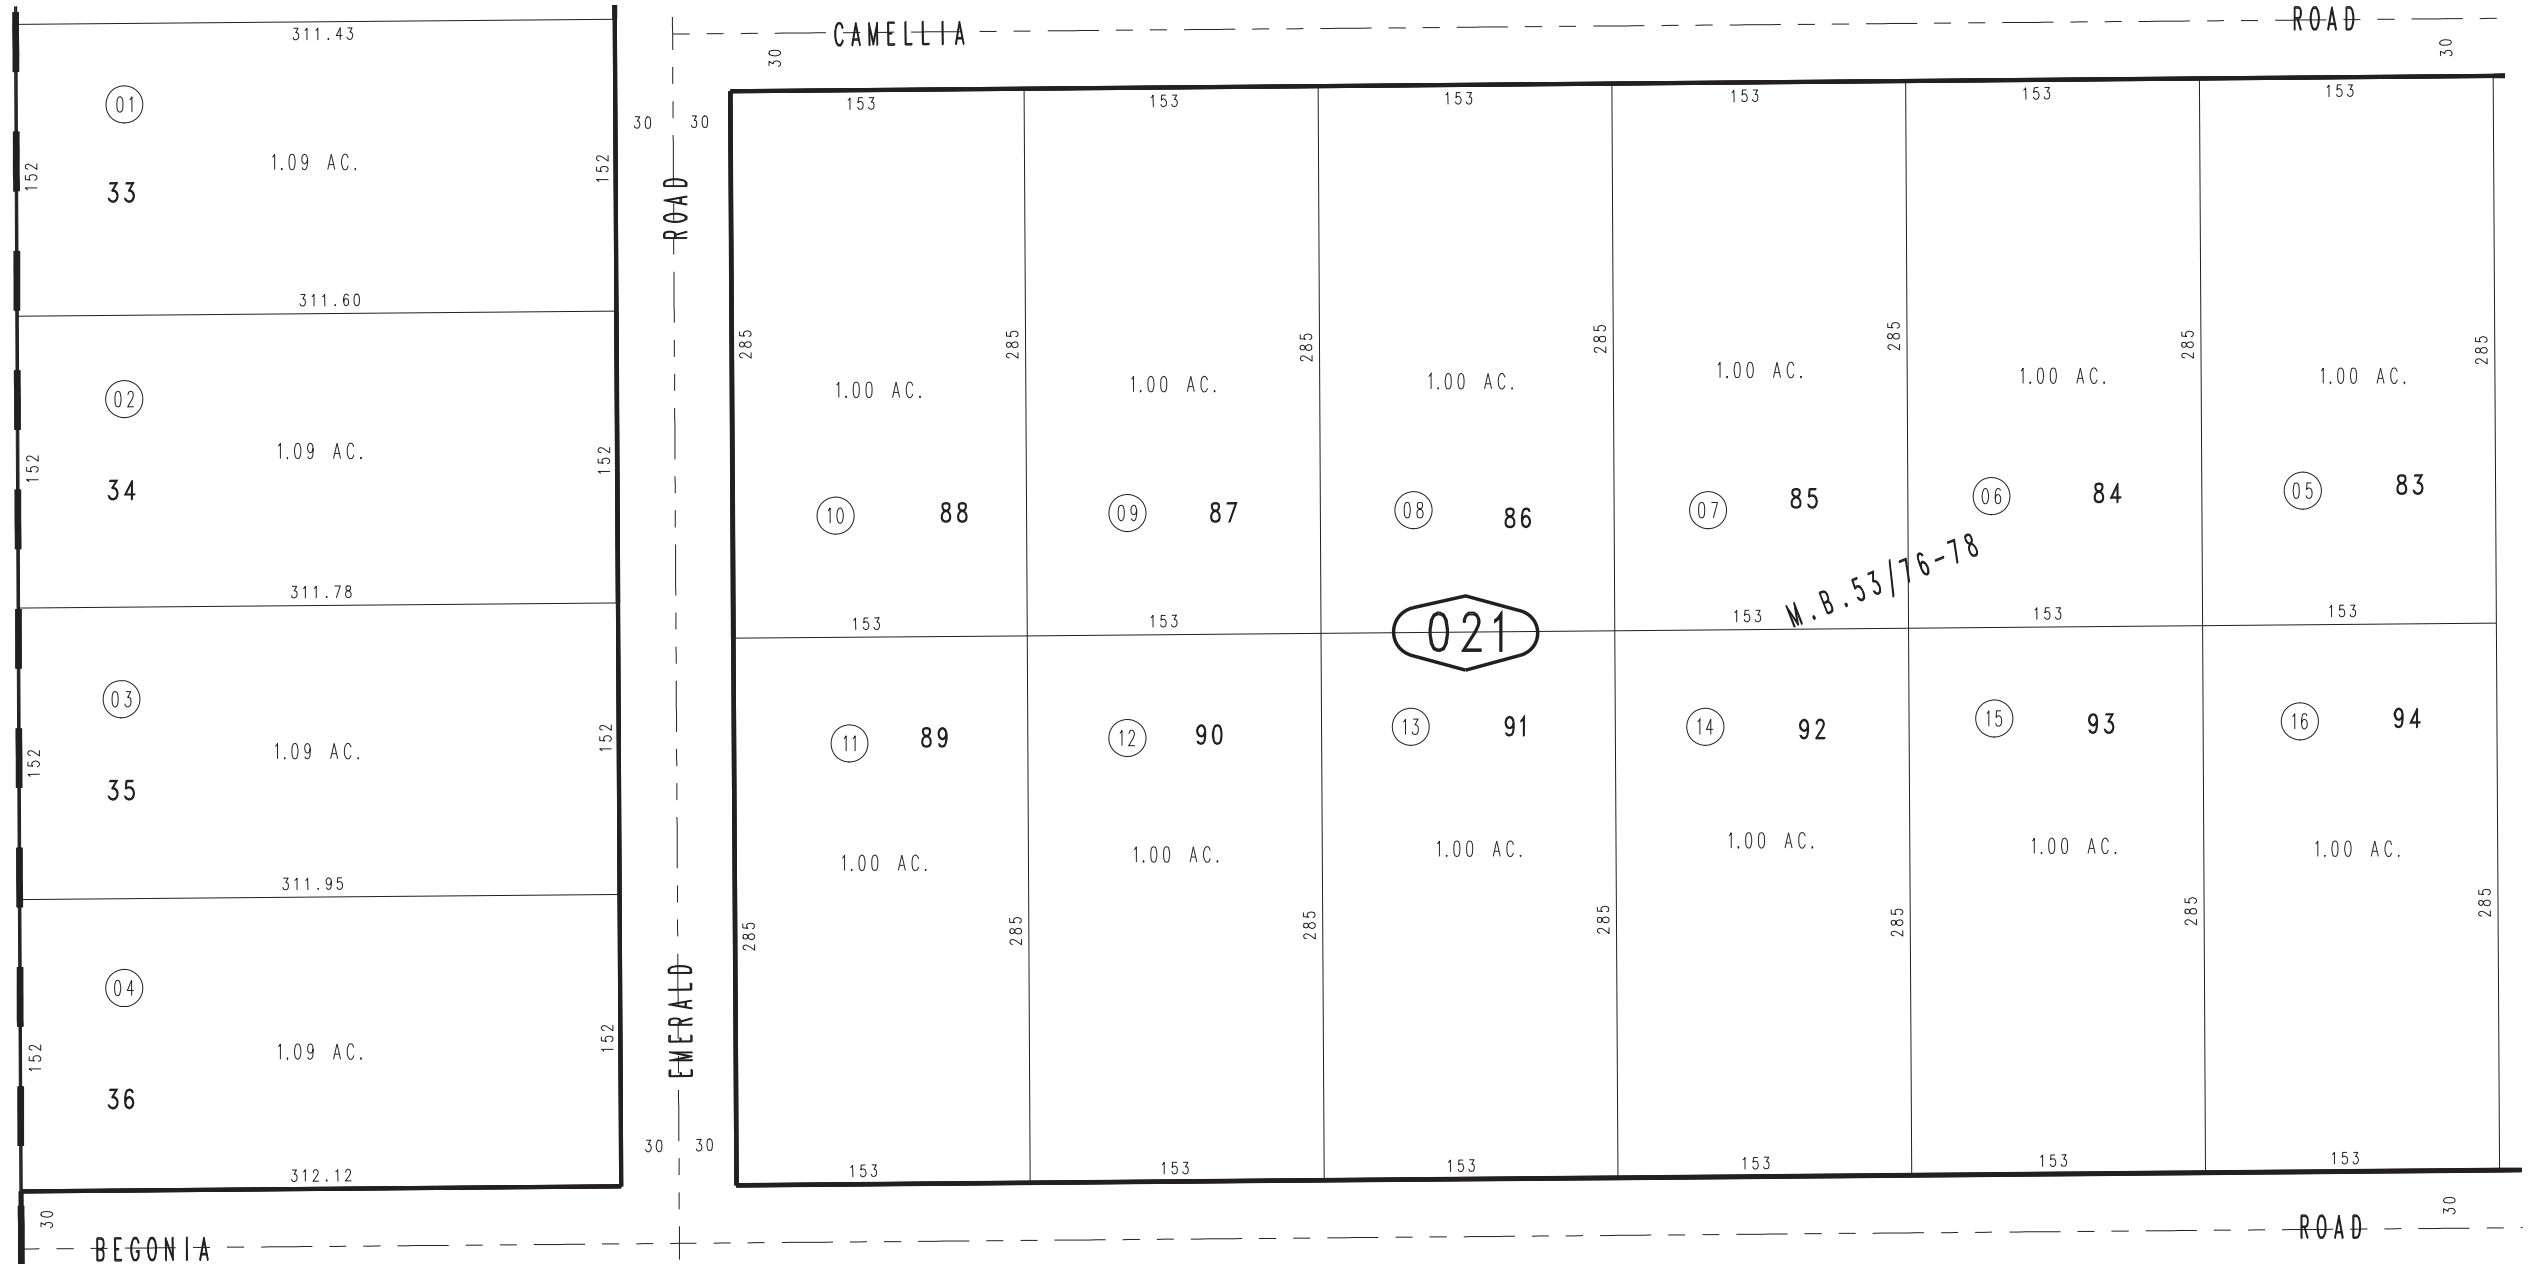

THIS MAP IS FOR THE PURPOSE
OF AD VALOREM TAXATION ONLY.

Ptn. Mountain View Acres, Unit No. 5, Tract No. 4137, M.B. 53/76-78

Victor Outside
Tax Rate Area
114065

3105 - 02

3103
59

01

06

03