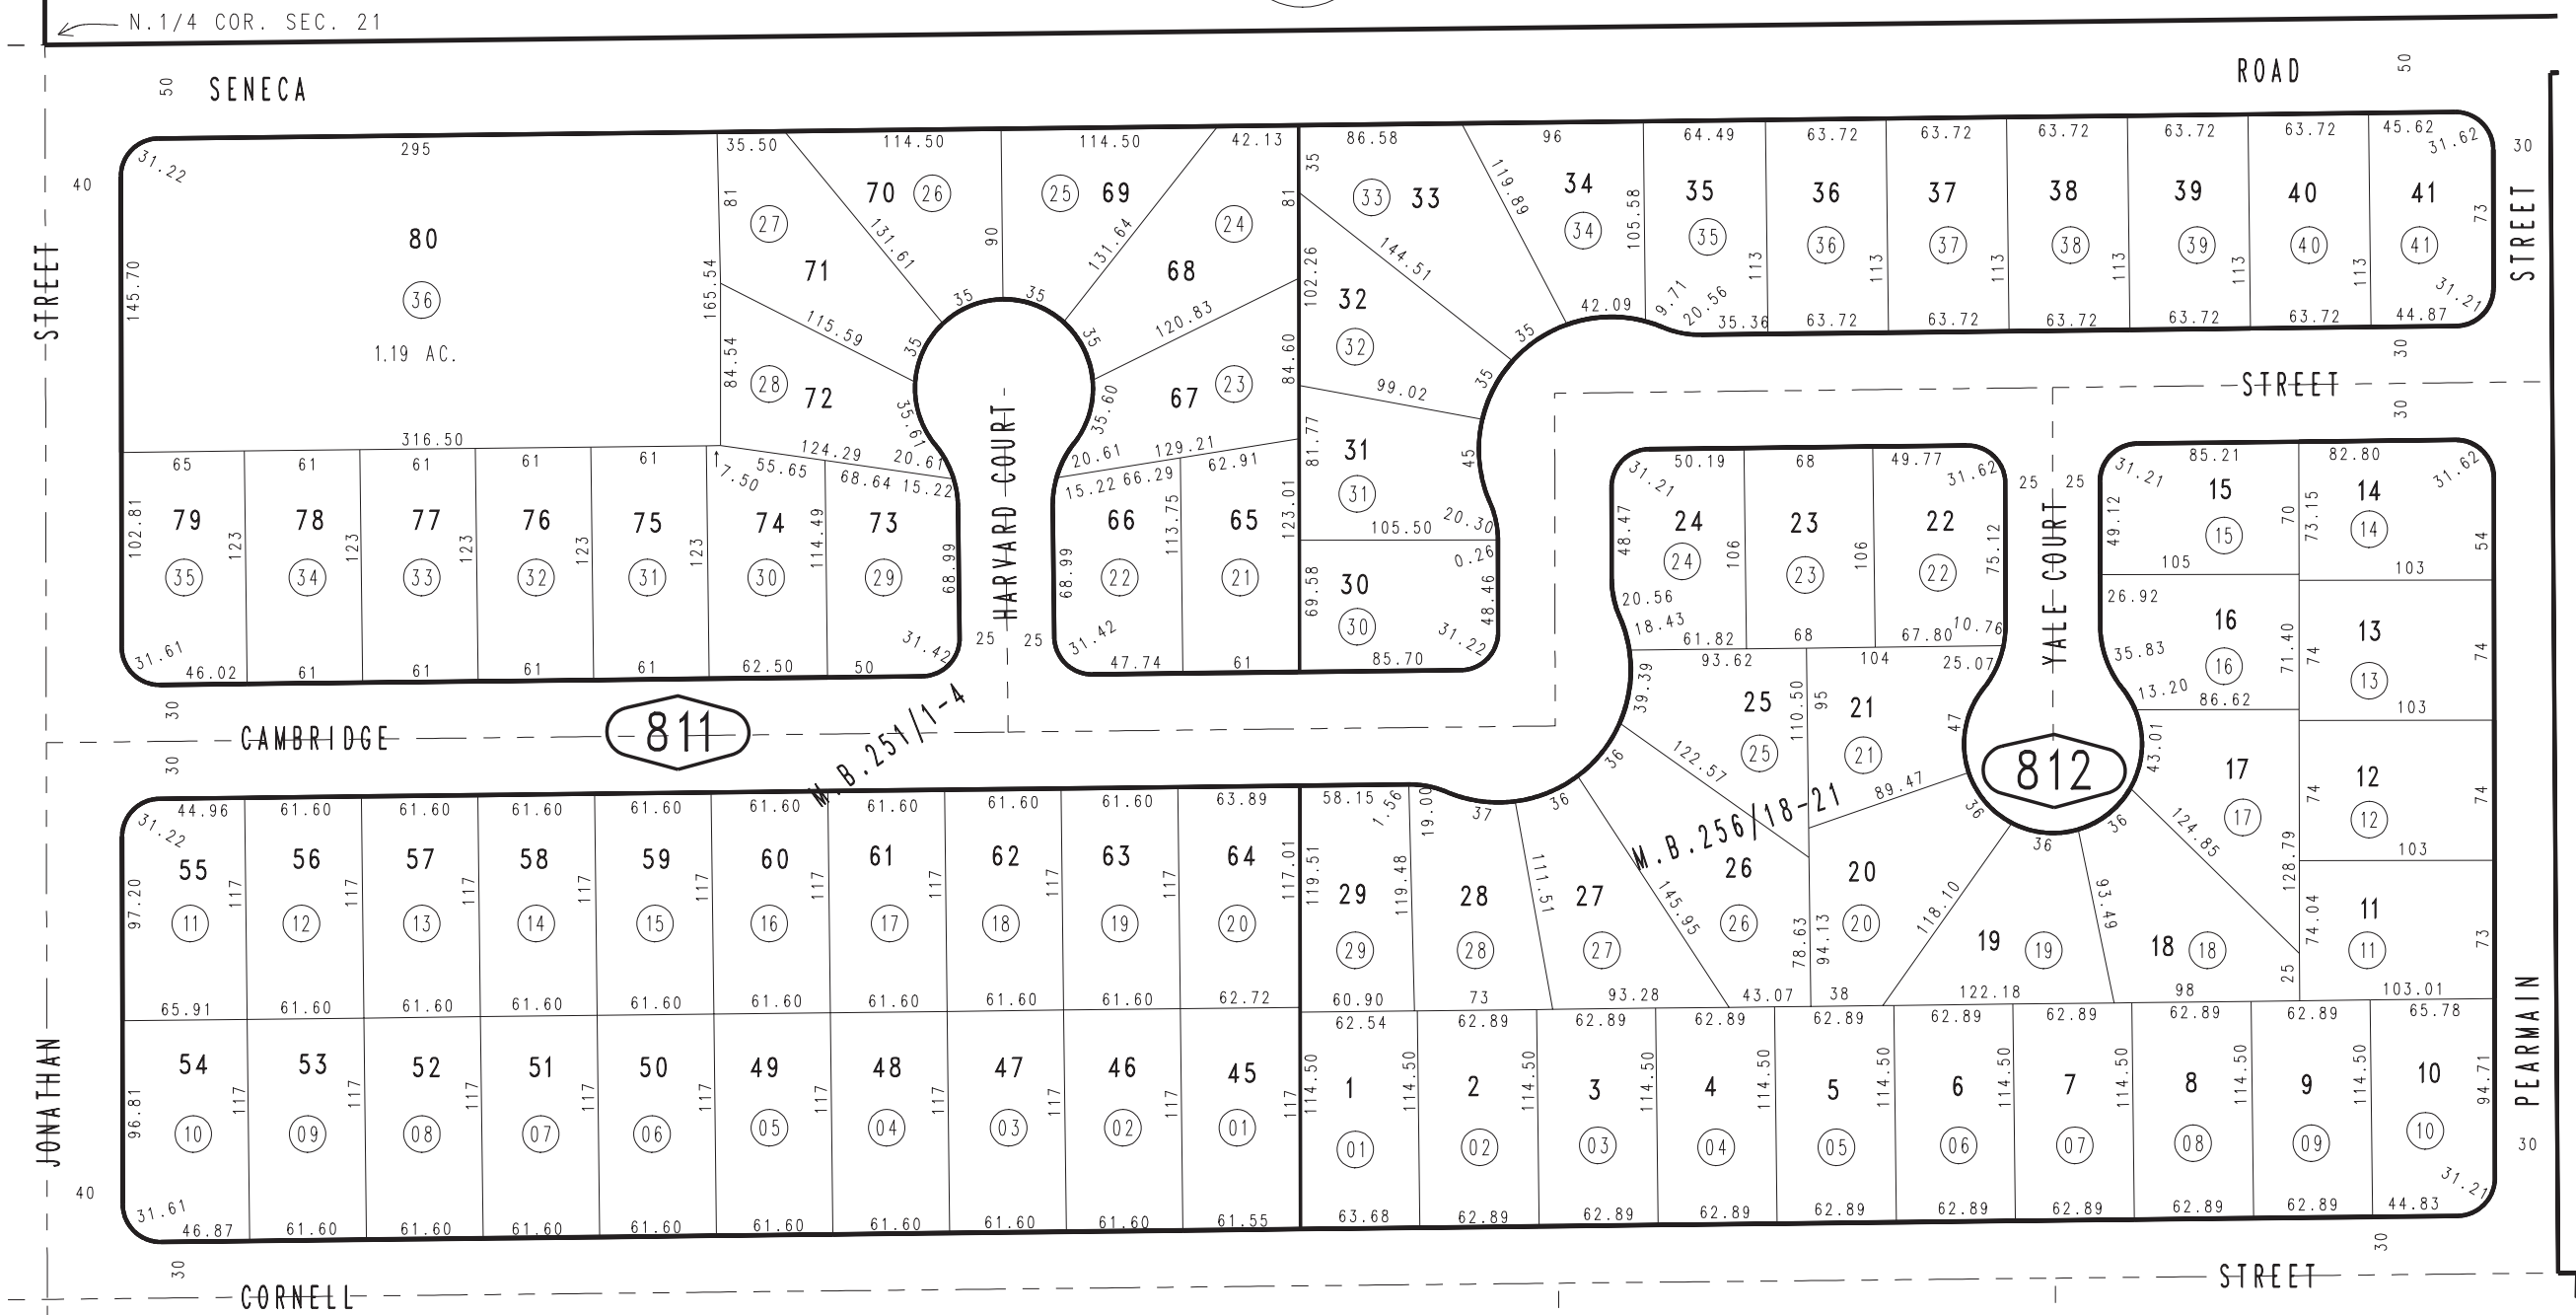

THIS MAP IS FOR THE PURPOSE OF AD VALOREM TAXATION ONLY.

Ptn. Tract No. 15292, M.B. 251/1-4

City of Adelanto
Tax Rate Area
14049

3103 - 81

3135
32

47

51

811