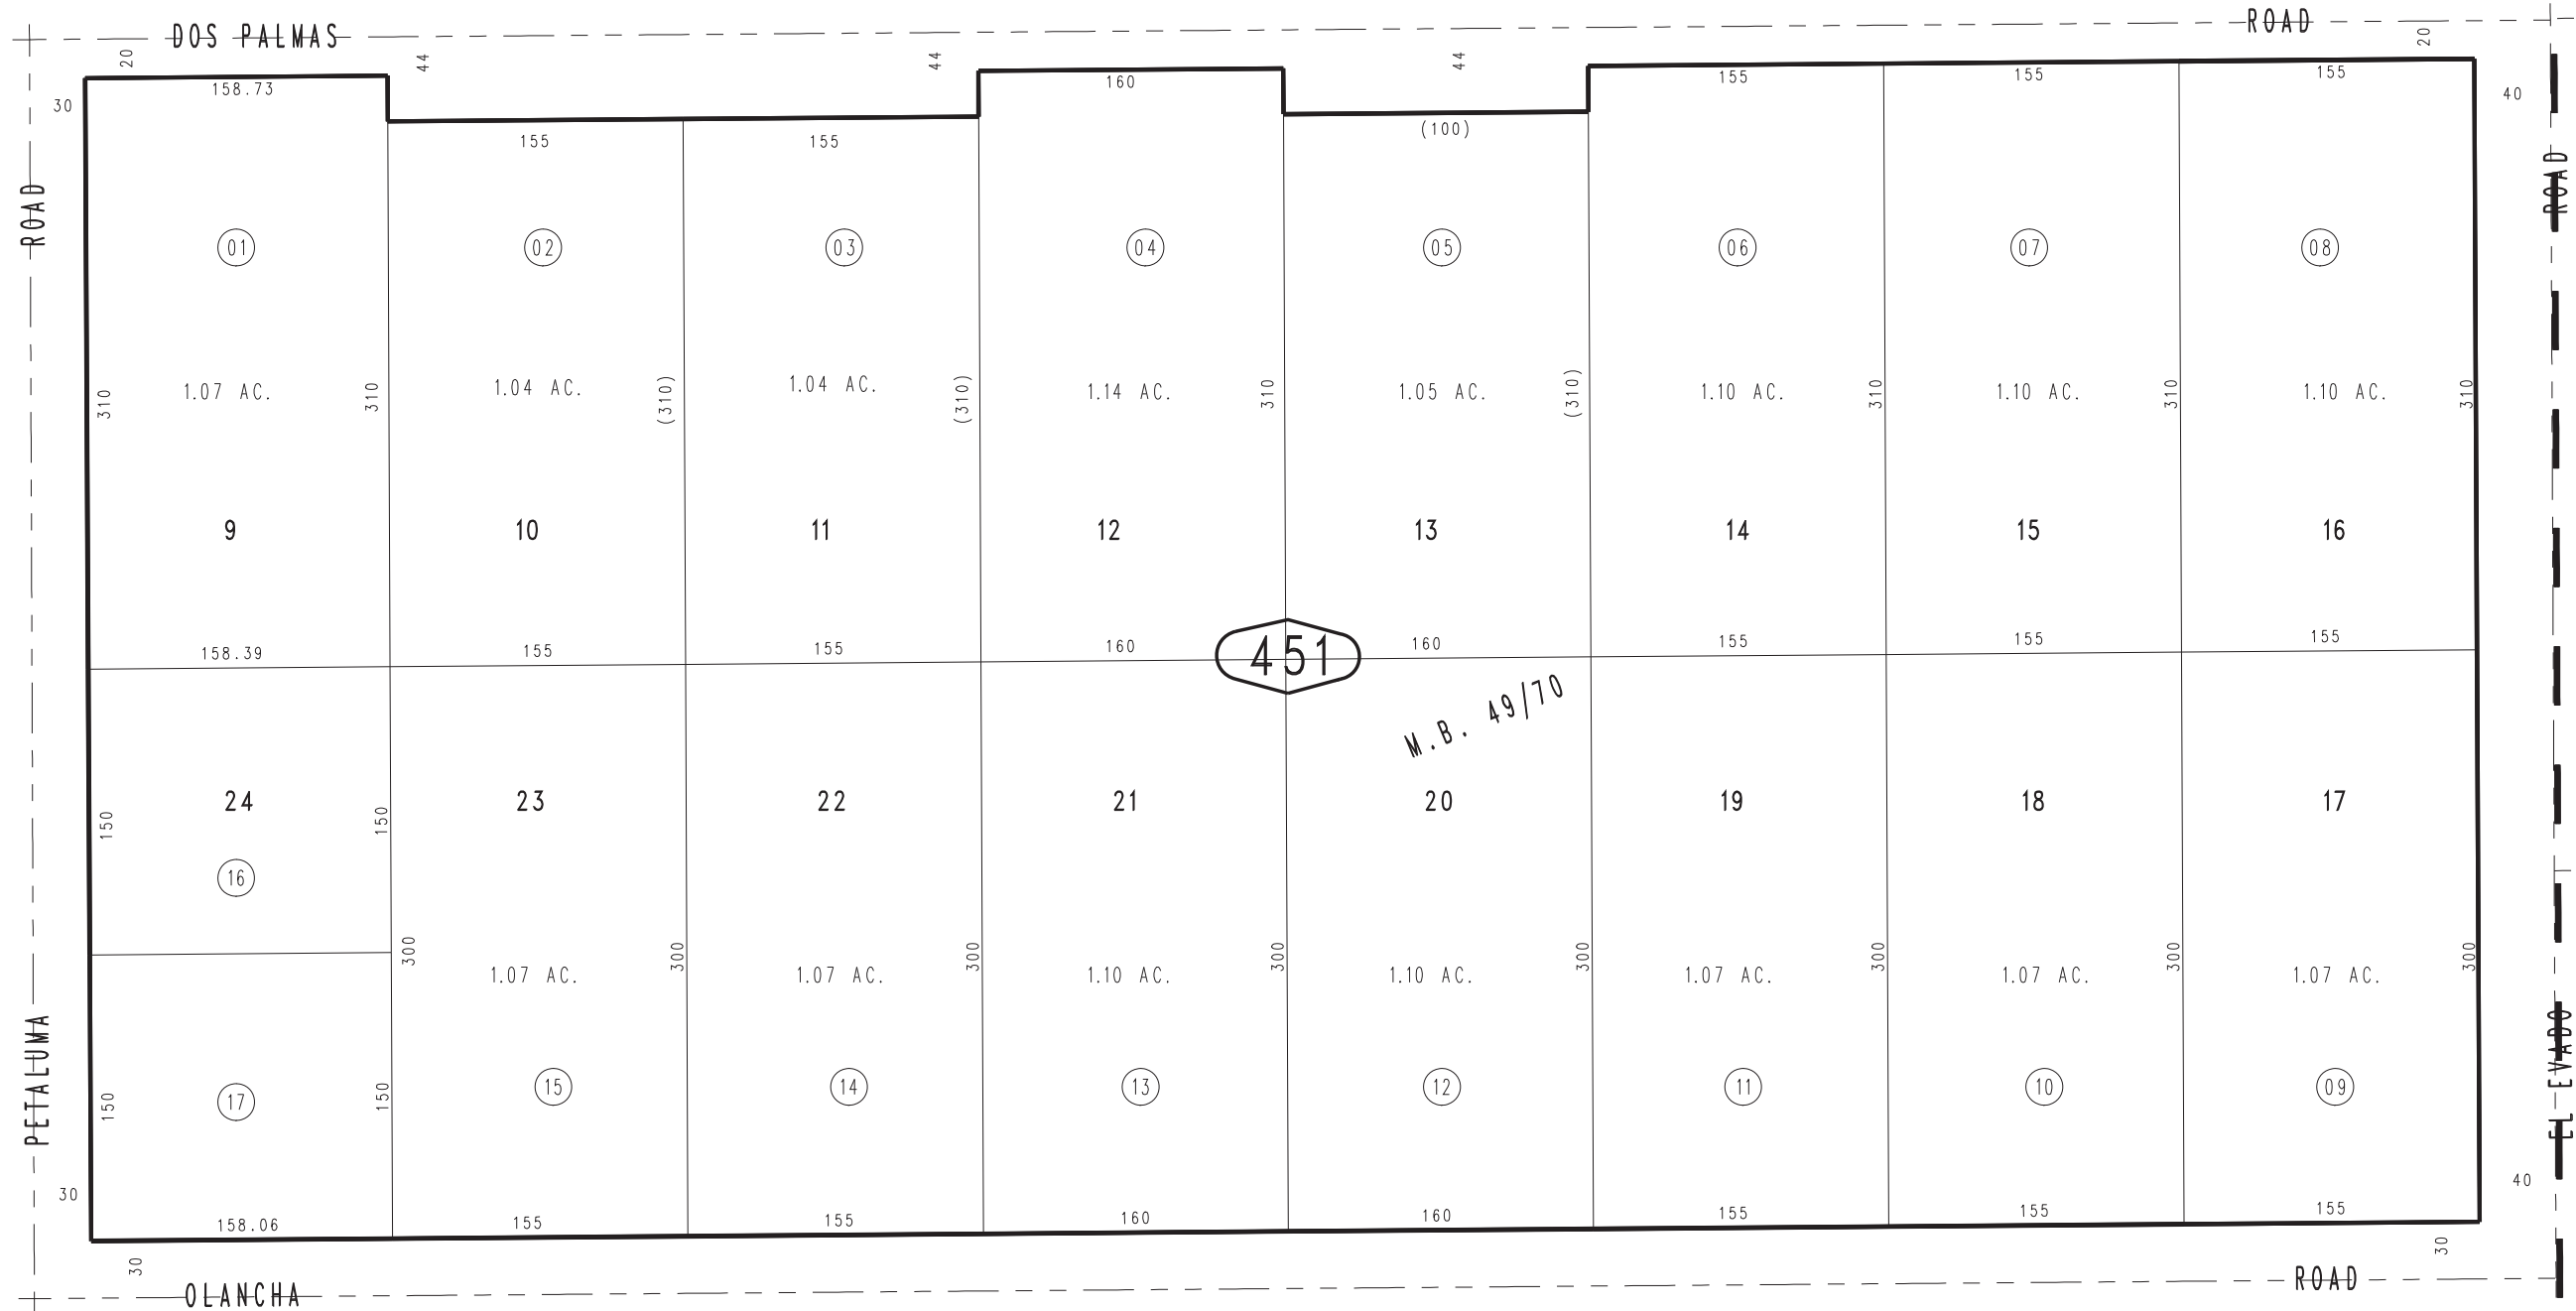

THIS MAP IS FOR THE PURPOSE  
OF AD VALOREM TAXATION ONLY.

# Ptn. Mountain View Acres, Unit No. 3, Tract No. 3814, M.B. 49/70

Victor Out  
Tax Rate Area  
114065

3094-45

3105  
43

41

3092  
01

46