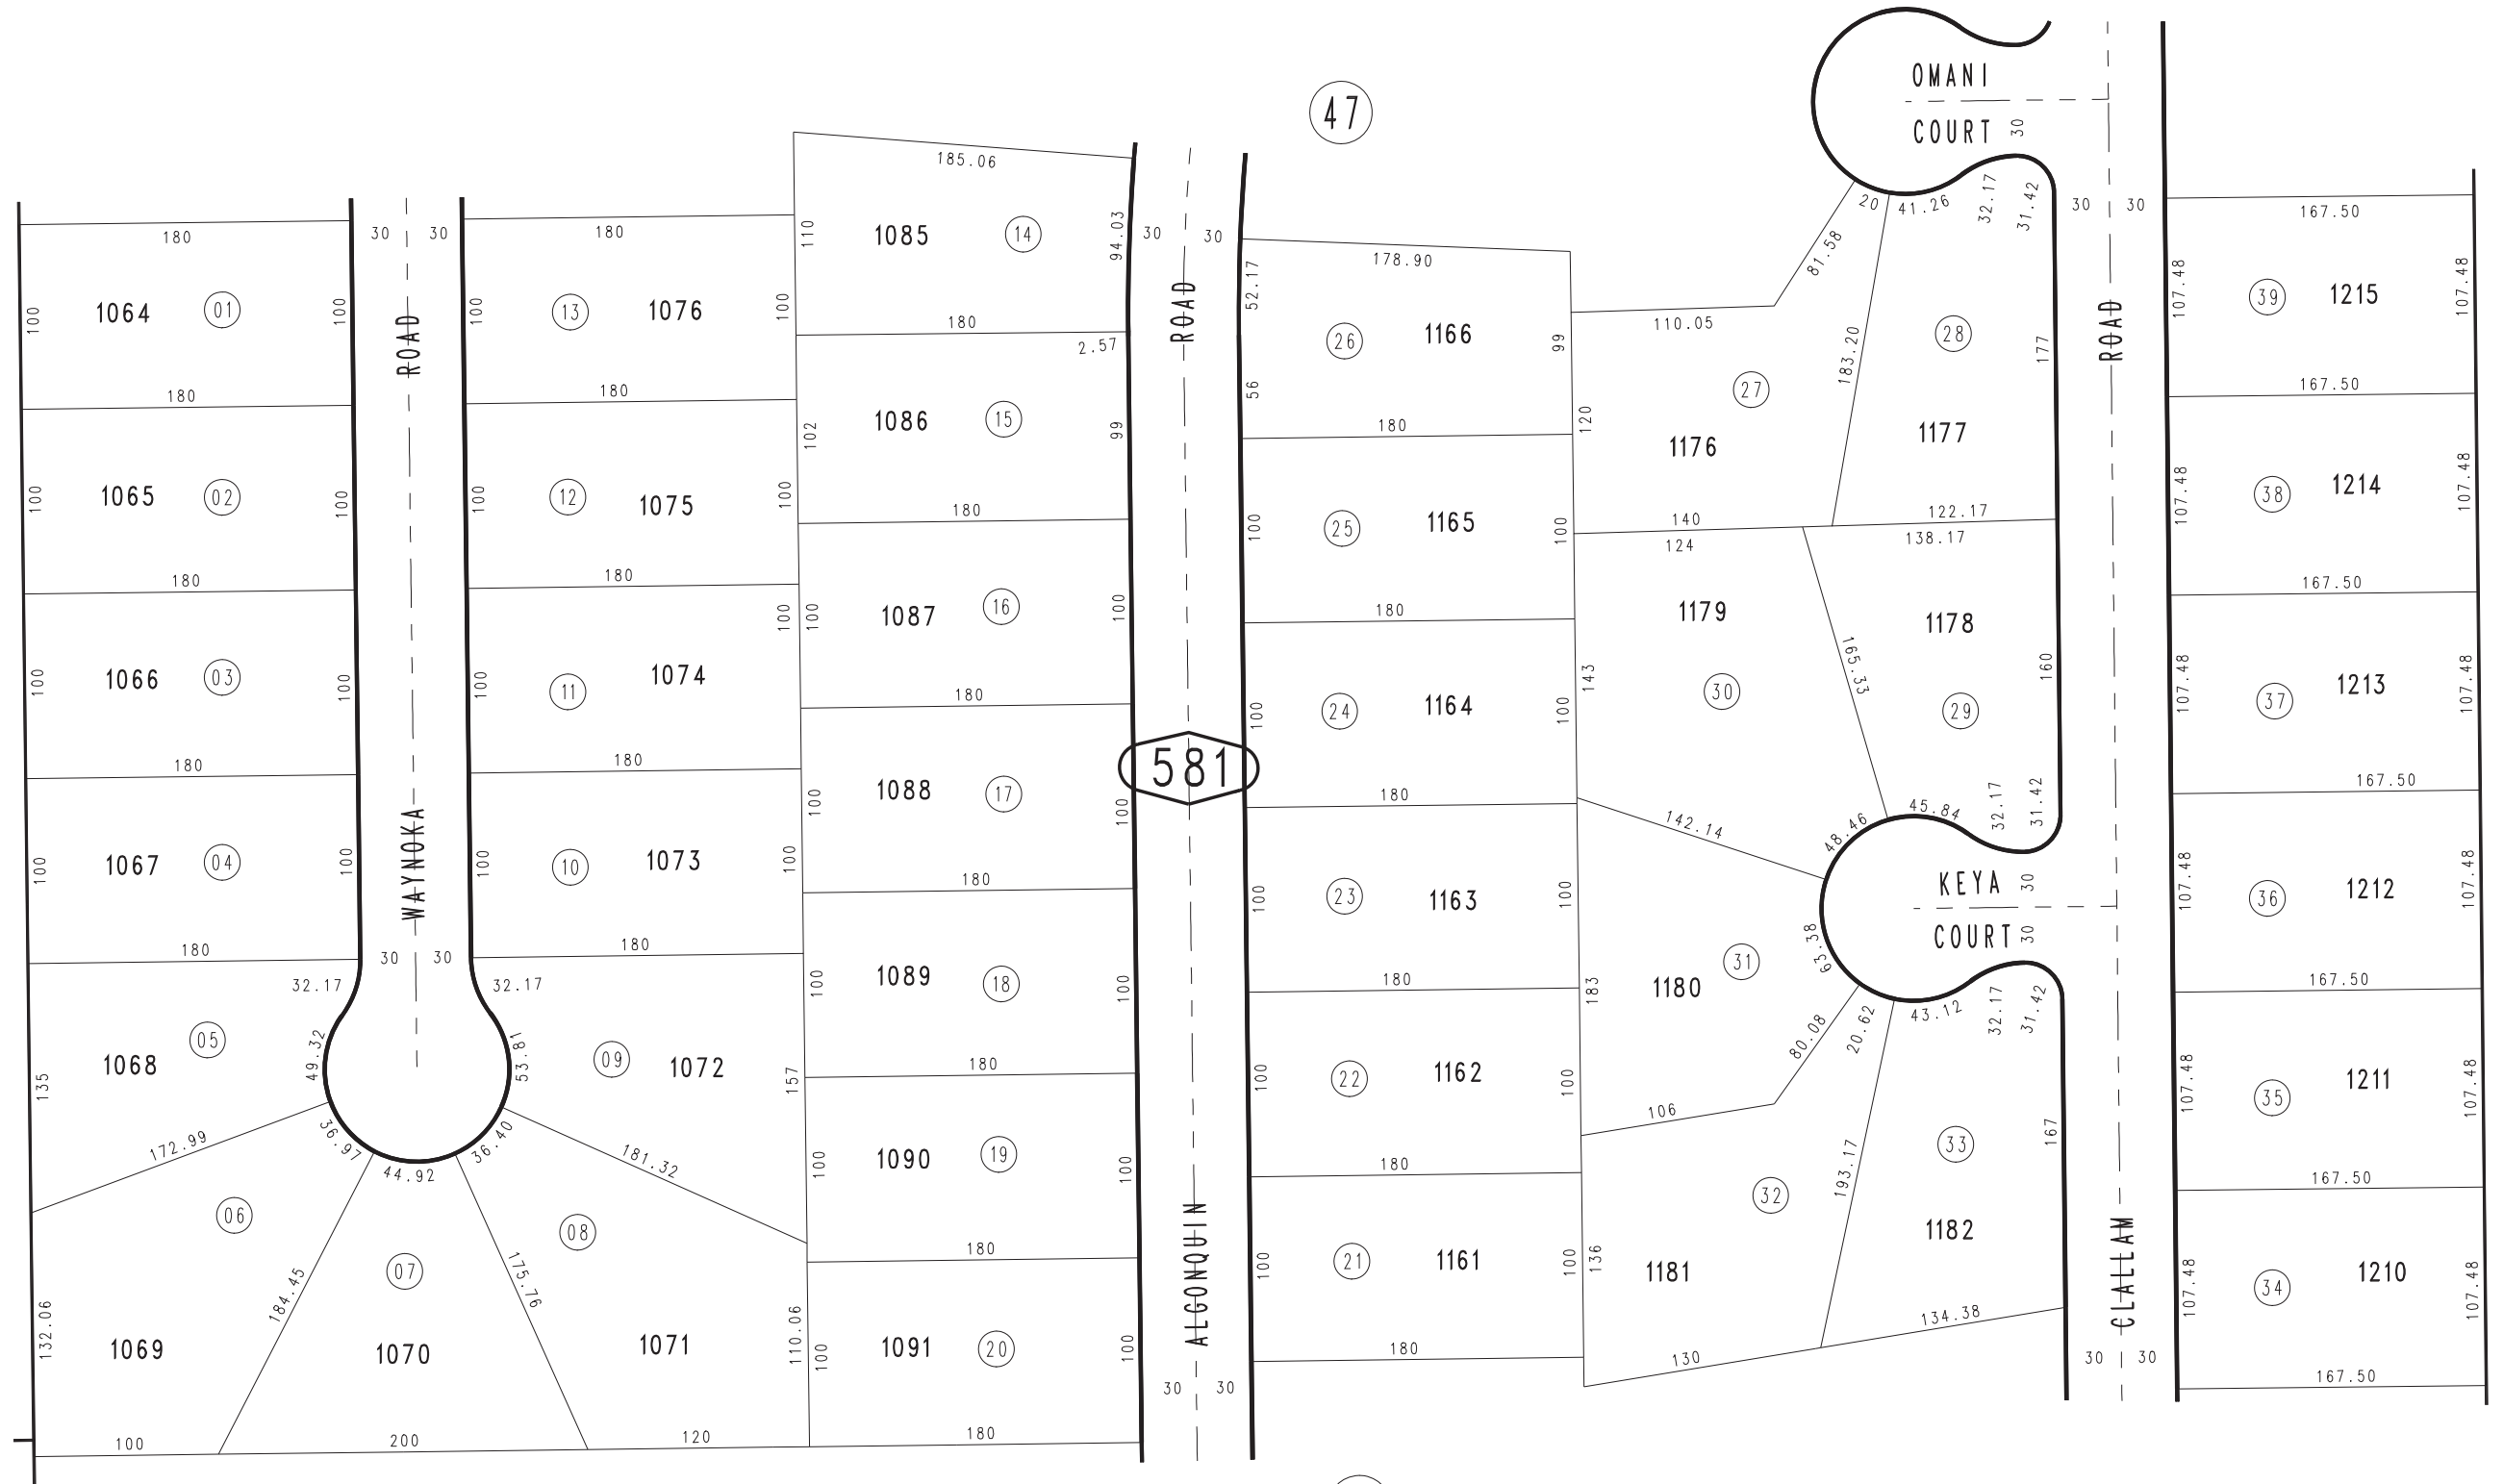

THIS MAP IS FOR THE PURPOSE
OF AD VALOREM TAXATION ONLY.

Ptn. Tract No. 6257, M.B. 105/1-6
Kiowa Park Unit No. 6

Town of Apple Valley 3087-58
Tax Rate Area
21077

42

581

59