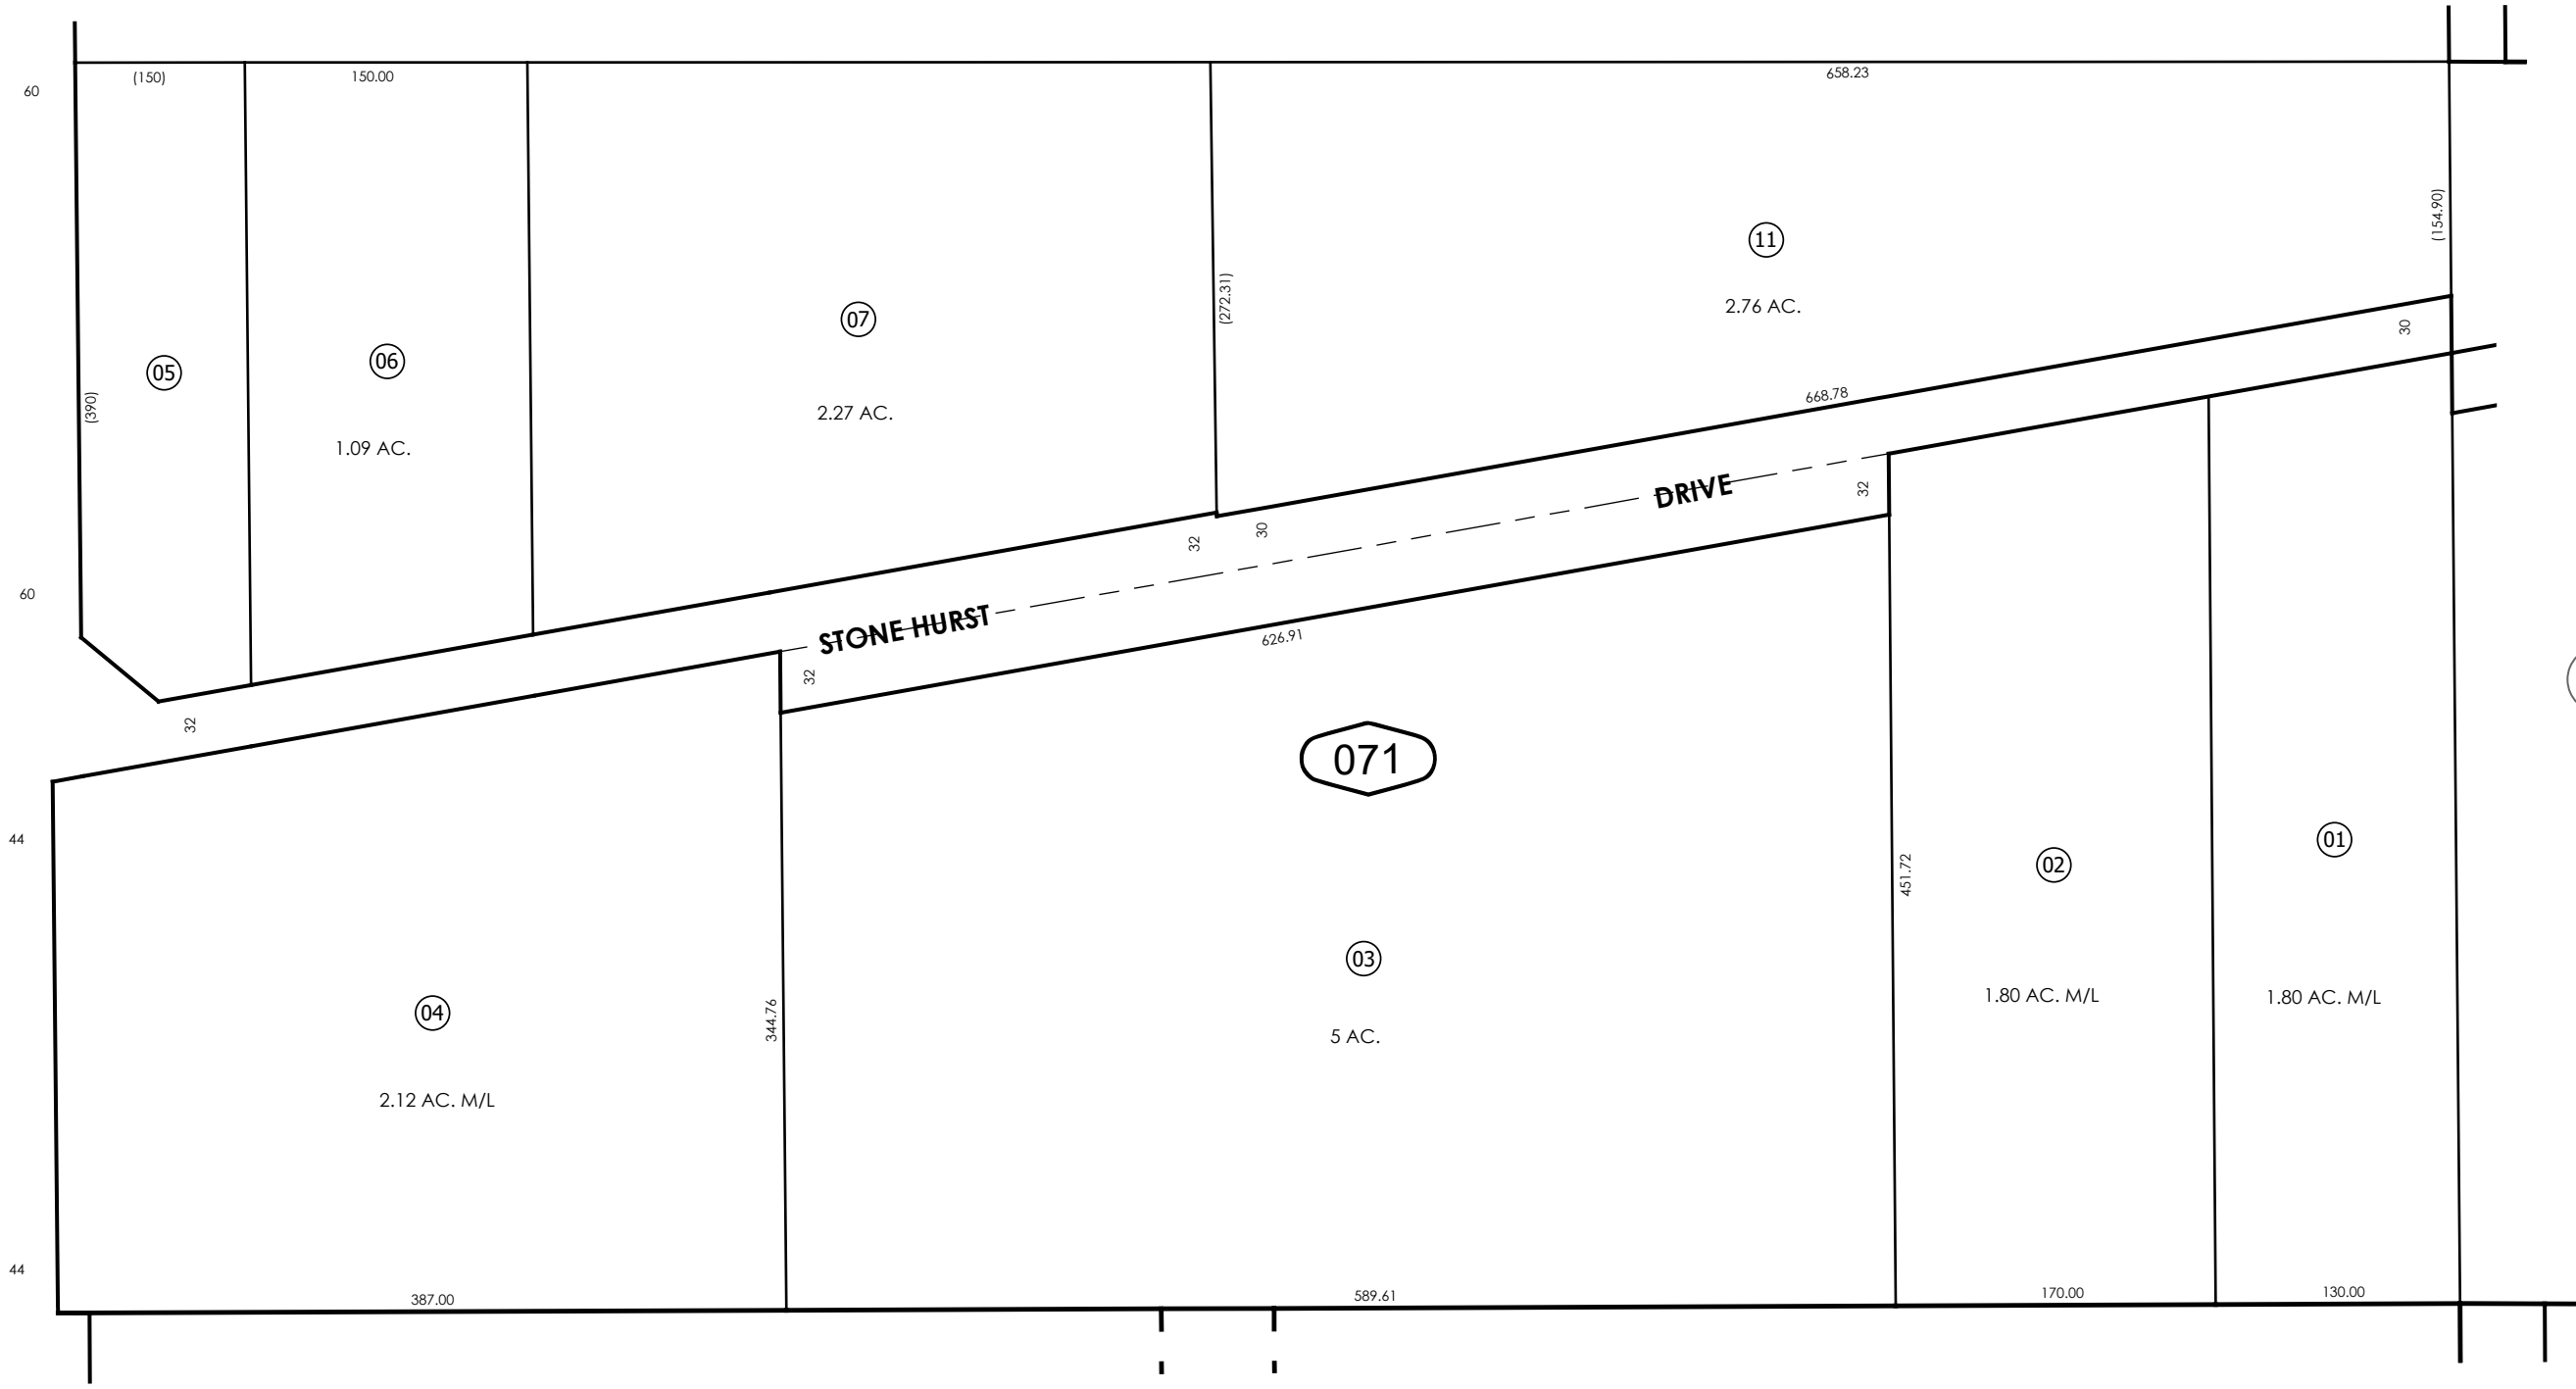

THIS MAP IS FOR THE PURPOSE
OF AD VALOREM TAXATION ONLY.

S.1/2, S.W.1/4, N.W.1/4, Sec. 28, T.1N., R.5W., S.B.M.

City of Rialto
Tax Rate Area
6015

1133 - 07

1119
24

AVENUE
ROAD
ALDER

05

05

06

07

11

04

071

03

02

01