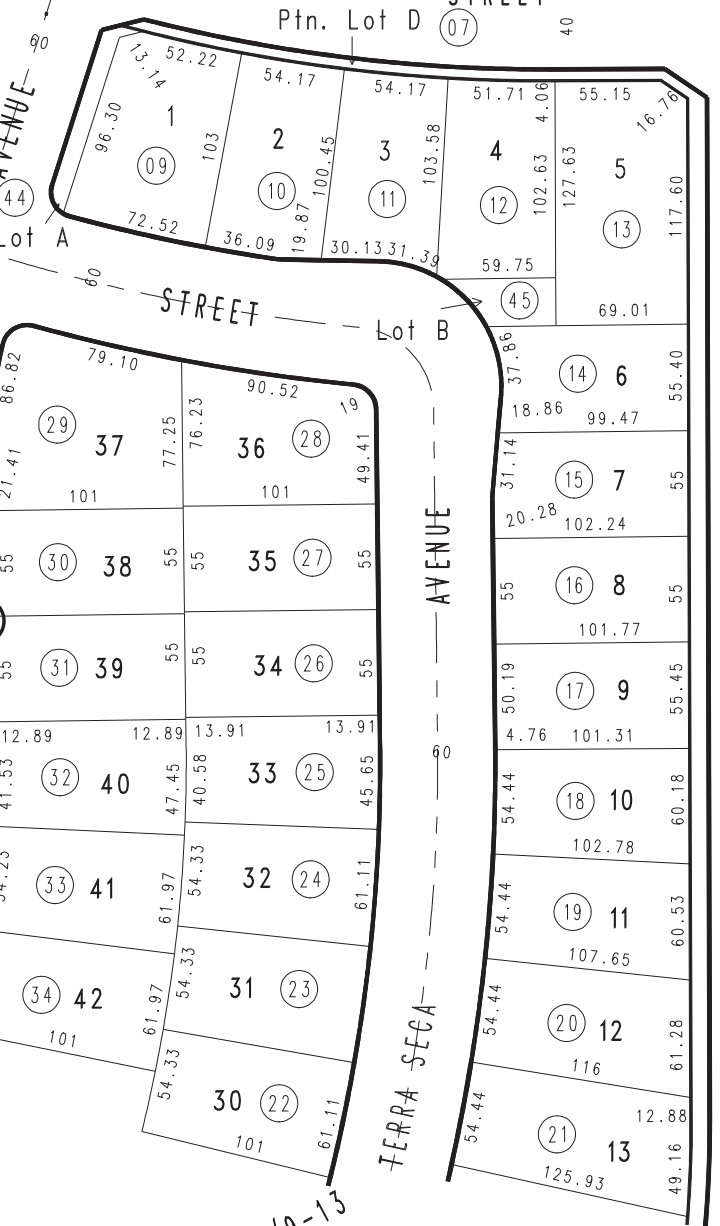

THIS MAP IS FOR THE PURPOSE OF AD VALOREM TAXATION ONLY.

Ptn. S.E. 1/4 Sec. 33, T.2S, R.7W, S.B.&M.

City of Chino  
Tax Rate Area  
1164

LEGACY PARK

45

1"=100'

PTN SE 1/4 SEC 33  
TP 2S R 7W.

08  
2.69 AC.

18

481

P.M. 213//52-53

Ptn. Par. 1

Assessed on Page 49

LOOP

PRESERVE

EAST

TAMARACK

DARA

DEERGRASS

TERRA SECA

CHINO-CORONA

Ptn. Tract No. 20446-1, M.B. 368/14-17  
Ptn. Tract No. 20446, M.B. 368/9-13  
Ptn. Tract No. 16420-5, M.B. 367/41-45  
Ptn. Parcel Map No. 17427, P.M. 213/52-53