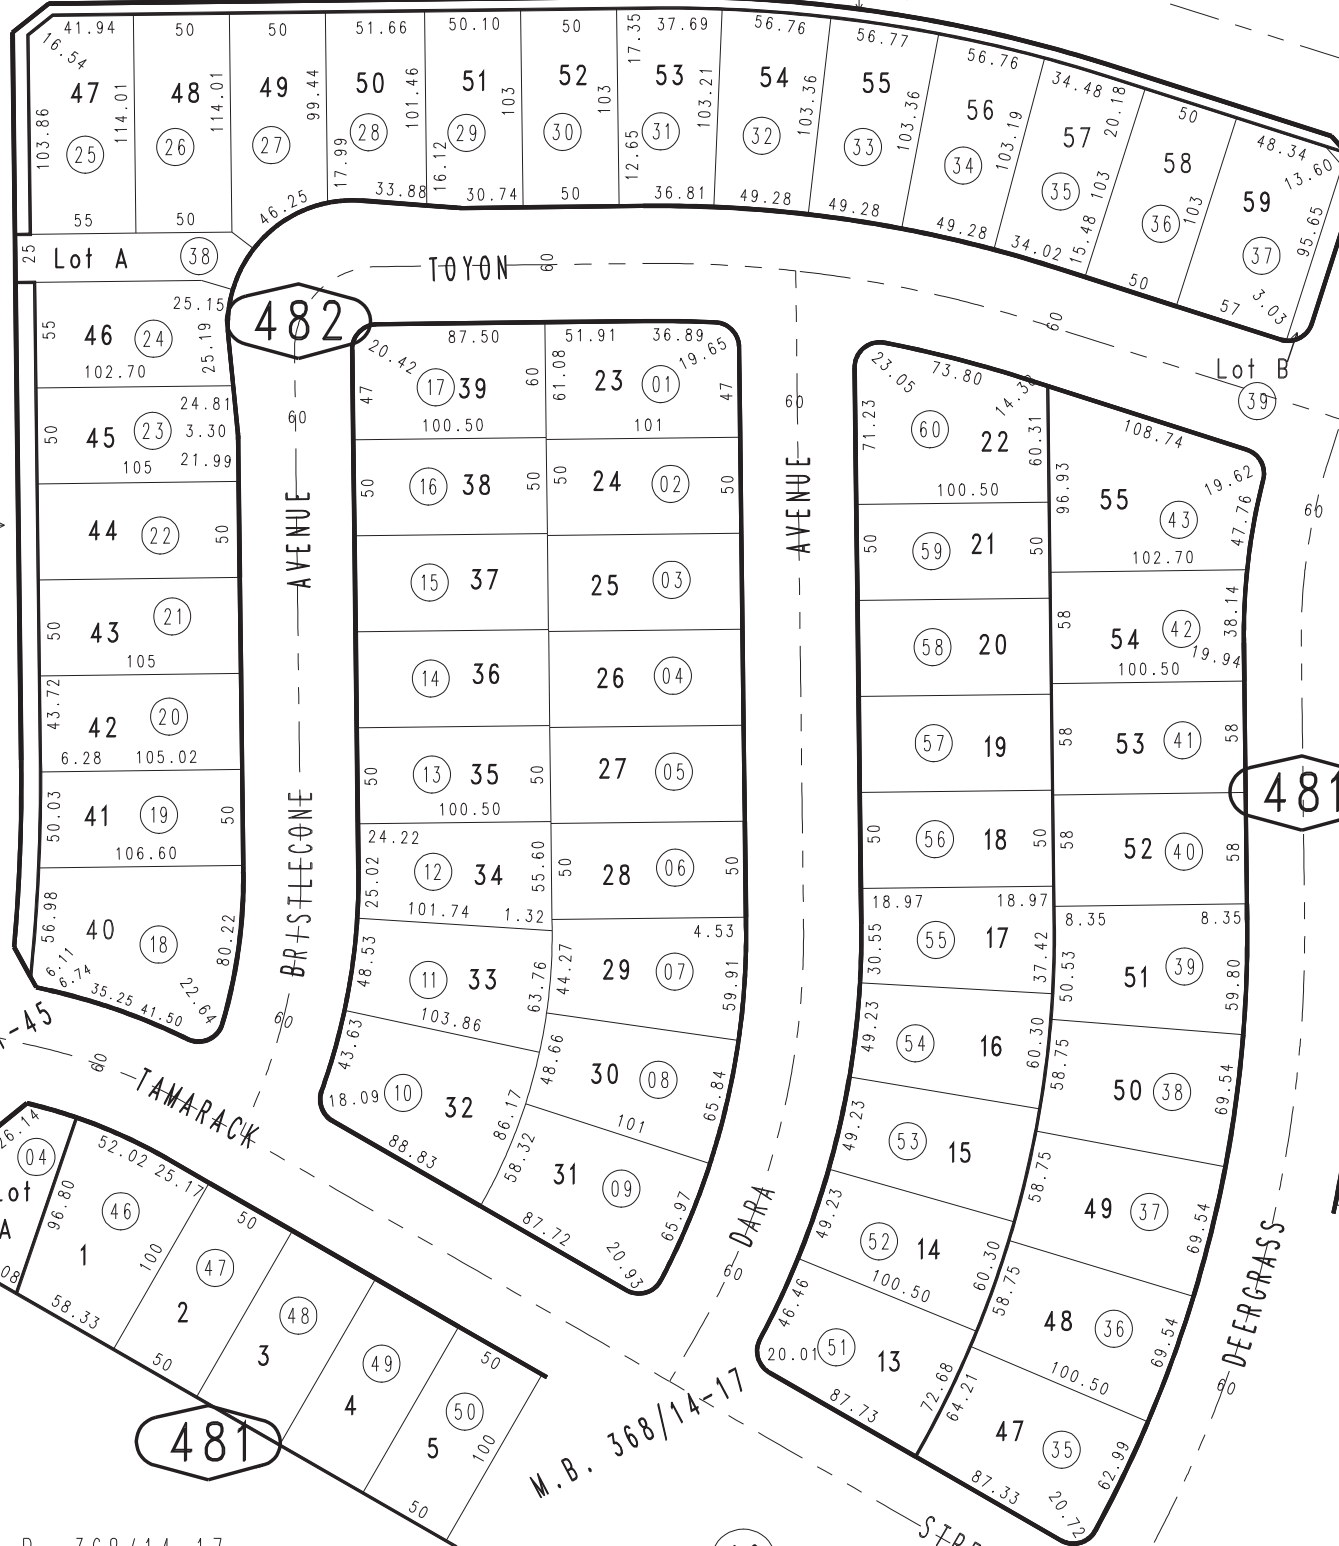

THIS MAP IS FOR THE PURPOSE OF AD VALOREM TAXATION ONLY.

Ptn. S.E. 1/4 Sec. 33, T.2S, R.7W, S.B.&M.

City of Chino  
Tax Rate Area  
1164

LEGACY PARK

45

1"=100'

PTN SE 1/4 SEC 33  
TP 2S R 7W.

08  
2.69 AC.

18

481

P.M. 213//52-53

Ptn. Par. 1

Assessed on Page 49

LOOP

PRESERVE

EAST

TAMARACK

DARA

DEERGRASS

TERRA SECA

CHINO-CORONA

Ptn. Tract No. 20446-1, M.B. 368/14-17  
Ptn. Tract No. 20446, M.B. 368/9-13  
Ptn. Tract No. 16420-5, M.B. 367/41-45  
Ptn. Parcel Map No. 17427, P.M. 213/52-53