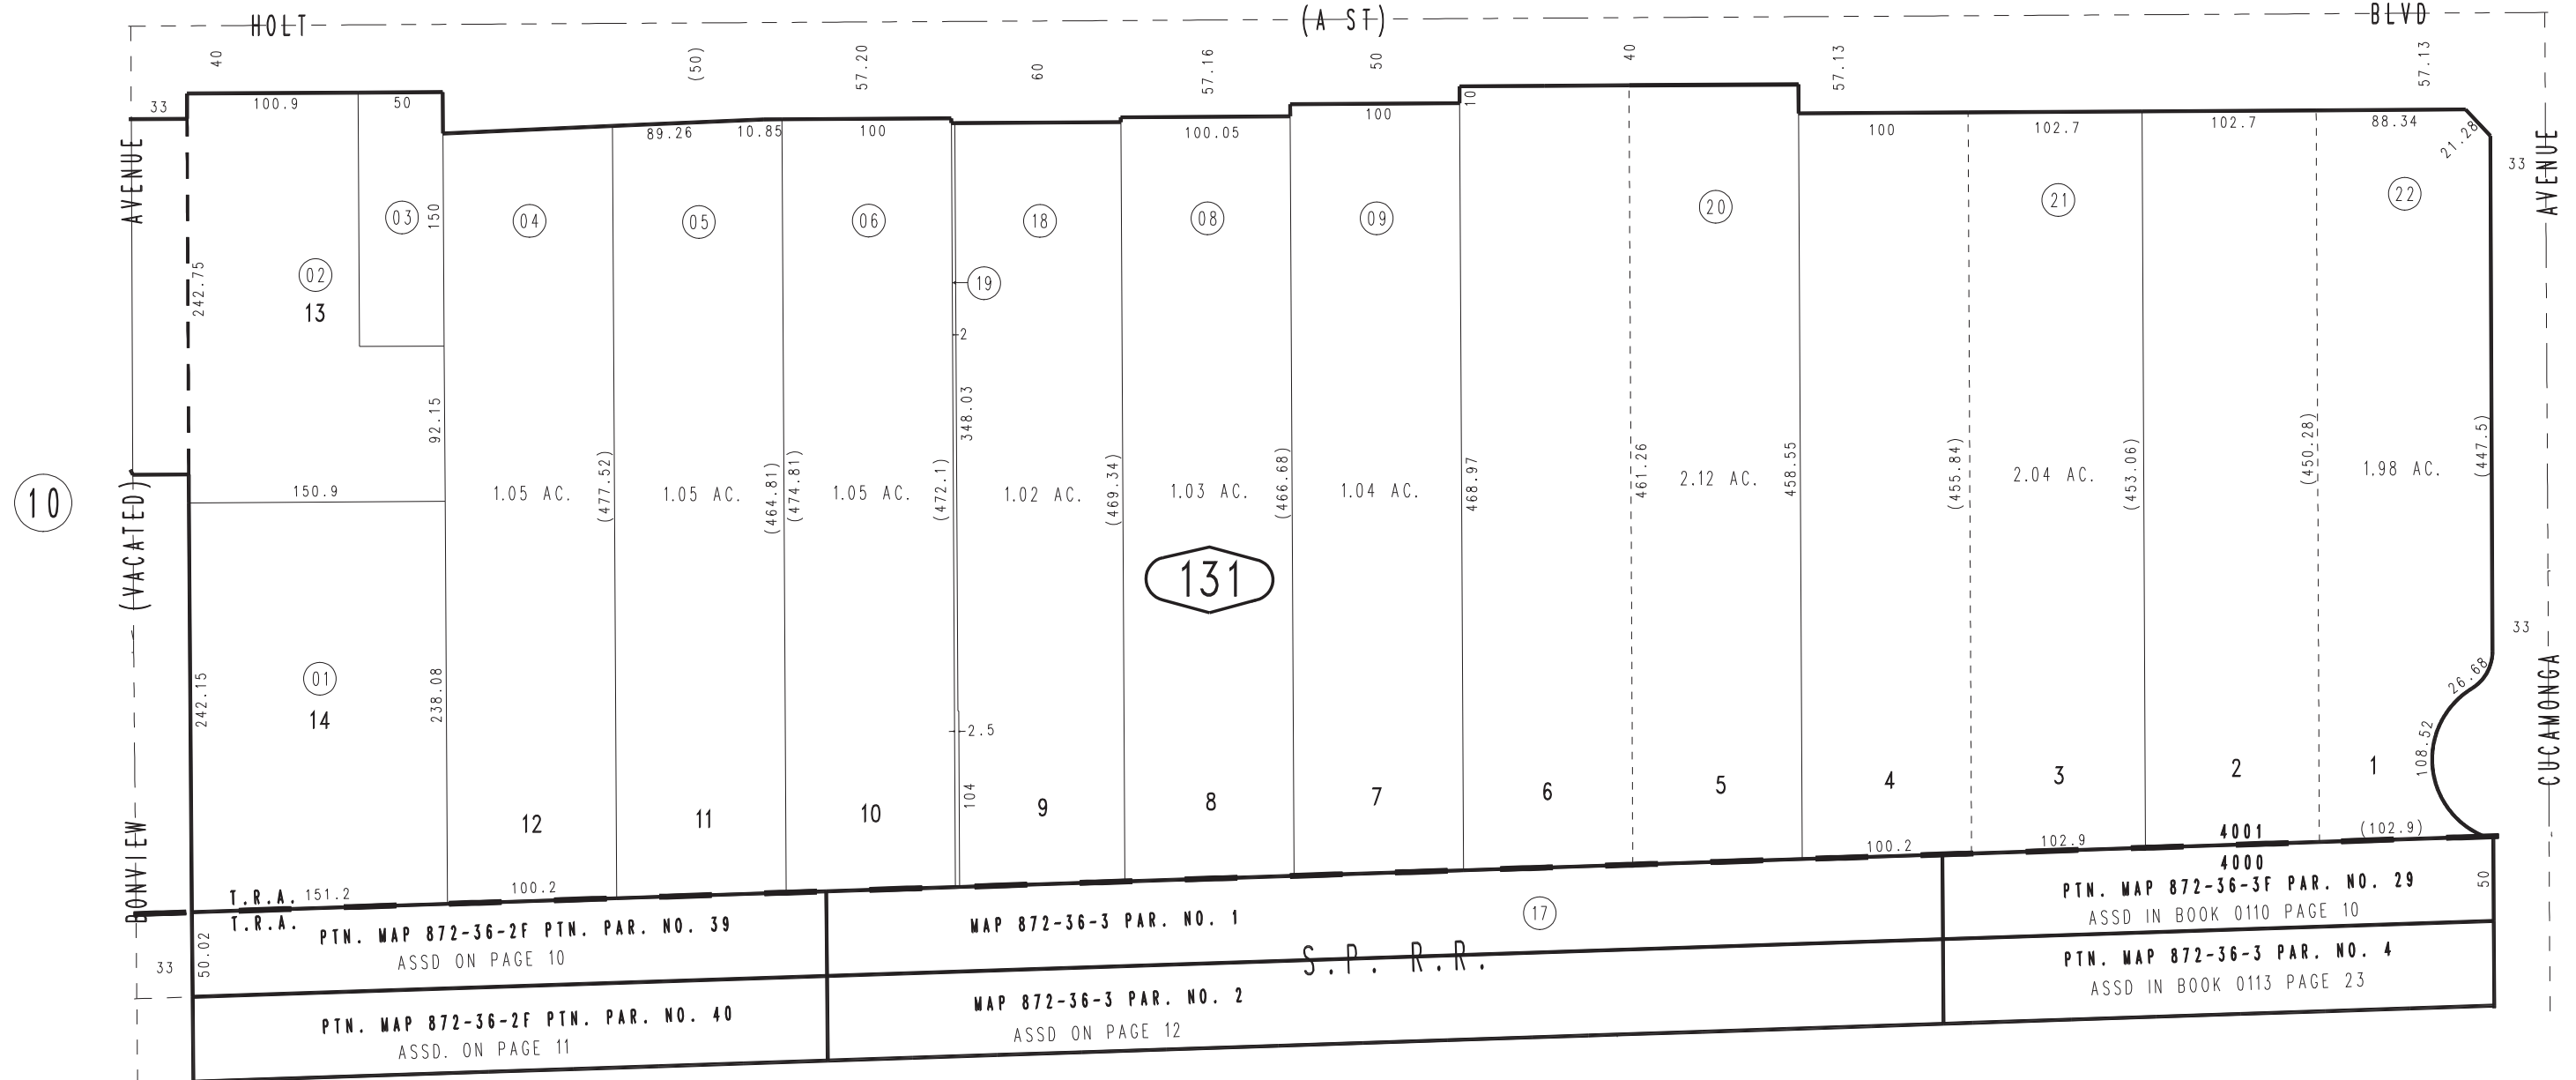

THIS MAP IS FOR THE PURPOSE
OF AD VALOREM TAXATION ONLY.

Bonview Tract M.B. 18/24

City of Ontario
Tax Rate Area
4000 4001

1049 - 13

1048
48

1048
47

10

14

12

REVISION	DATE	BY
REVISED	09/07/23	XM
	06/18/24	CA
	06/26/24	CA
	07/08/24	CA
	01/30/25	CA
	04/23/25	RU