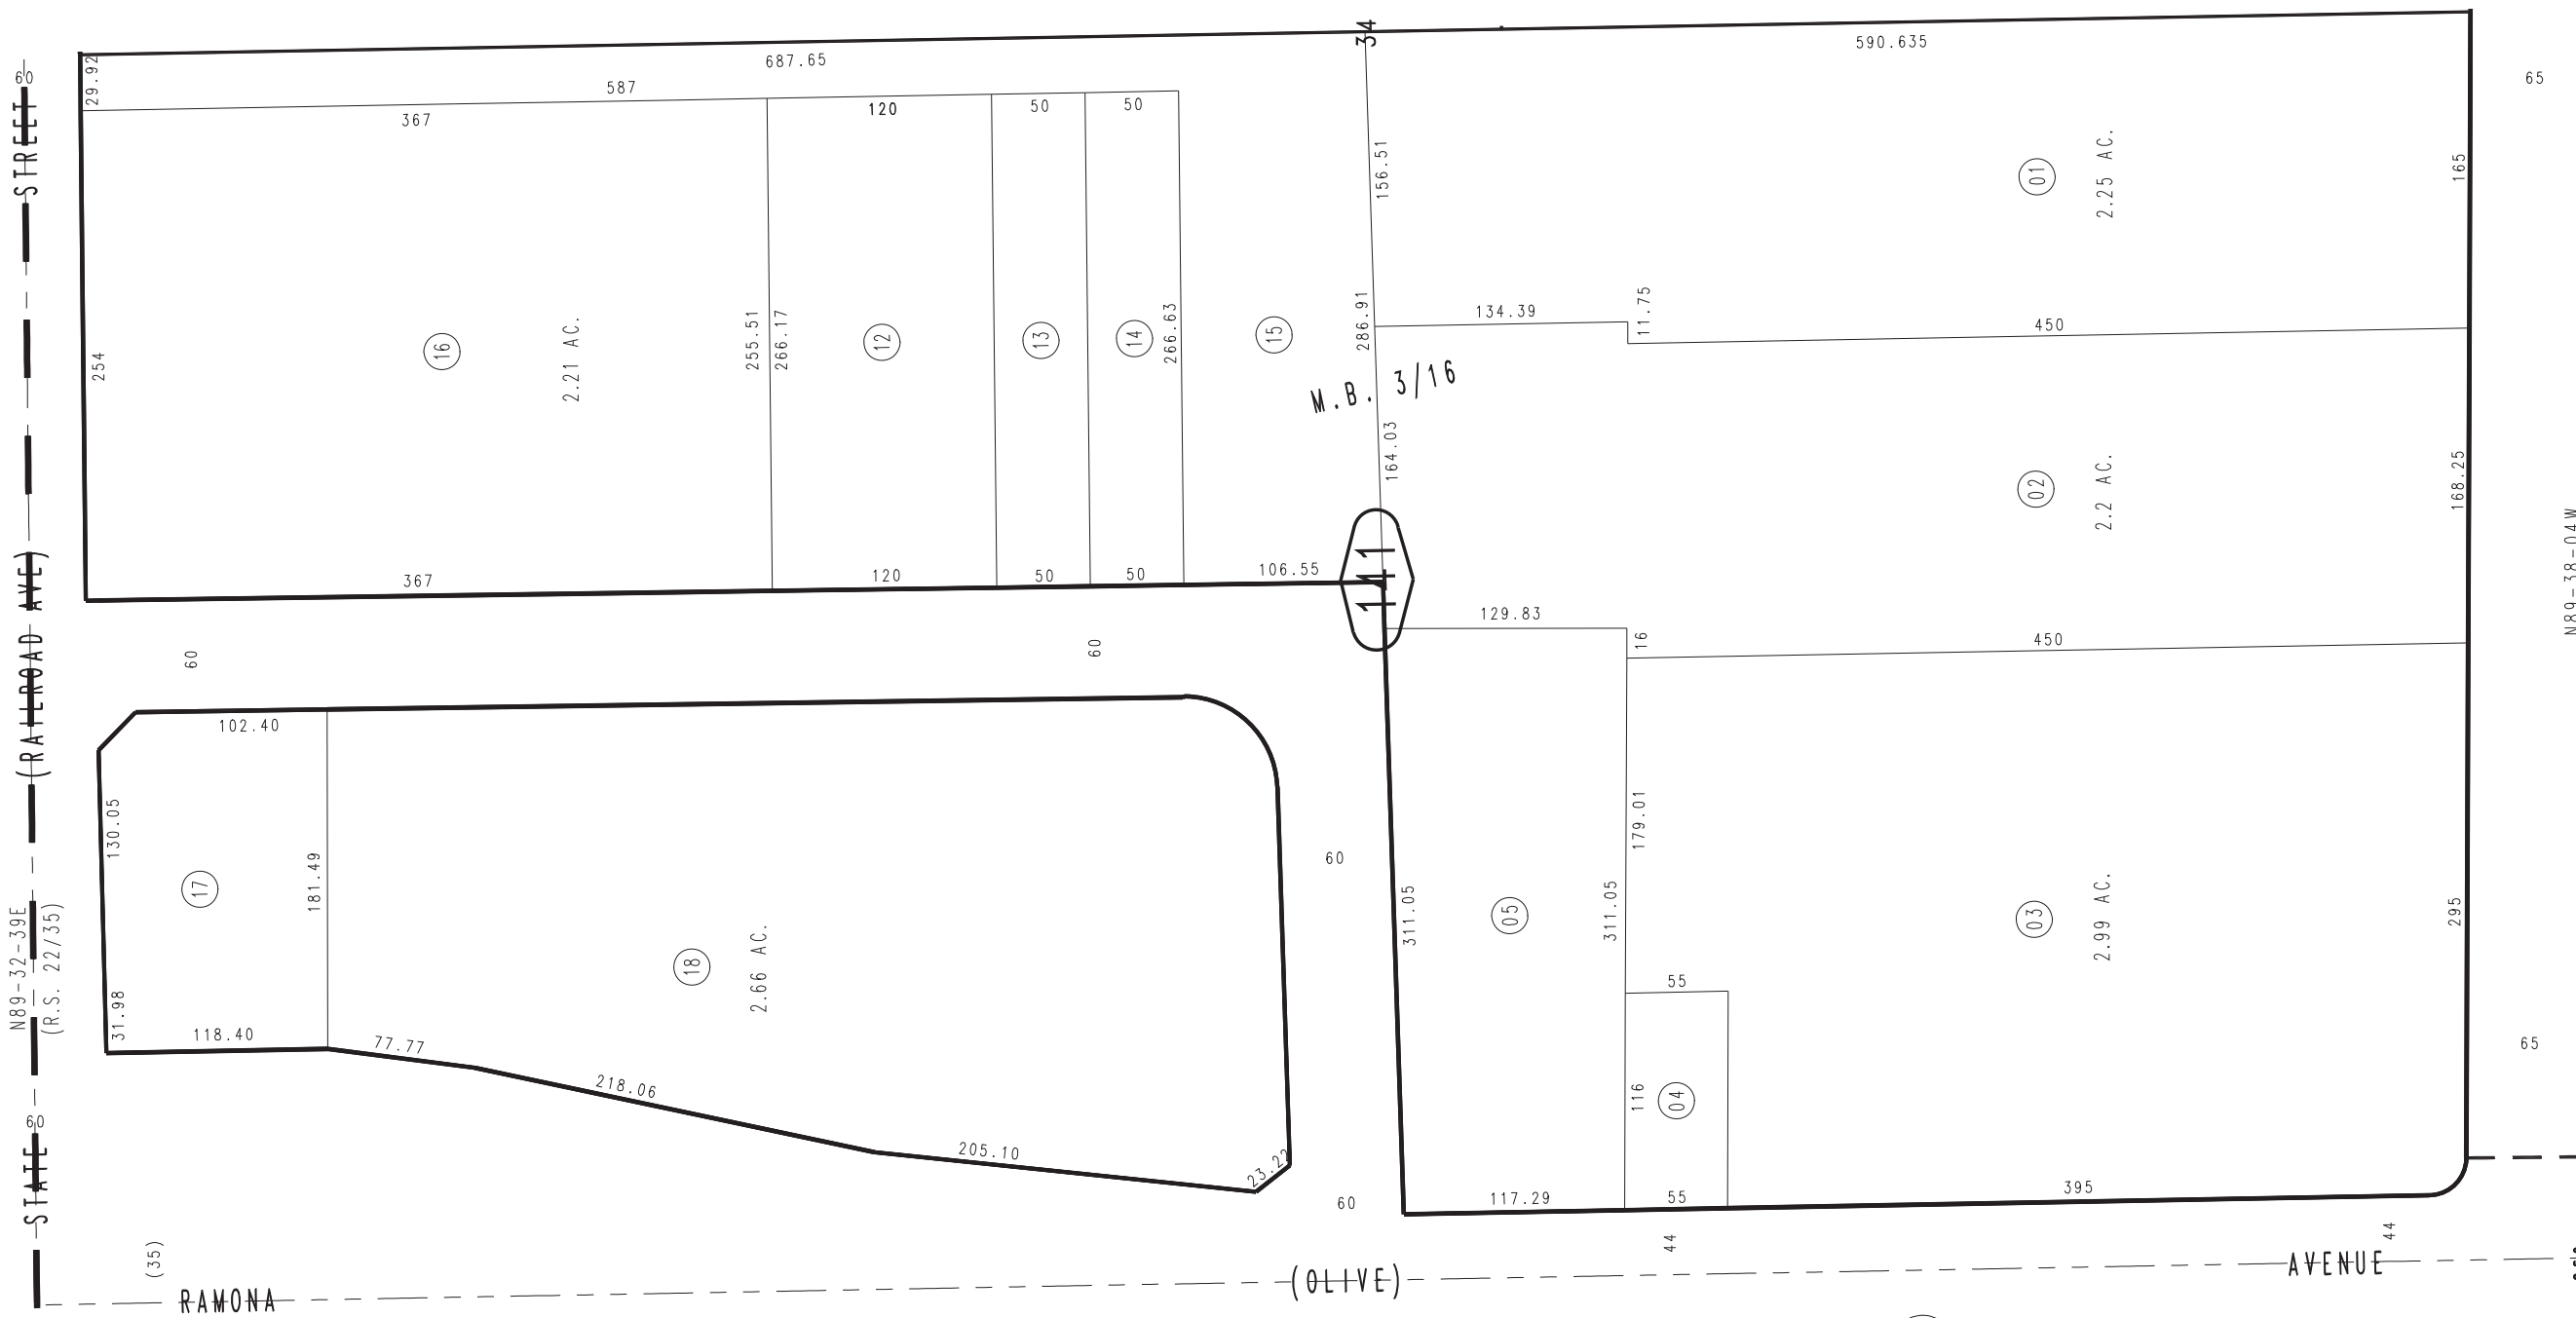

THIS MAP IS FOR THE PURPOSE
OF AD VALOREM TAXATION ONLY.

Ptn. San Antonio Tract M.B. 3/16

City of Montclair
Tax Rate Area
11022

1012 - 14

08

07

15

16

28