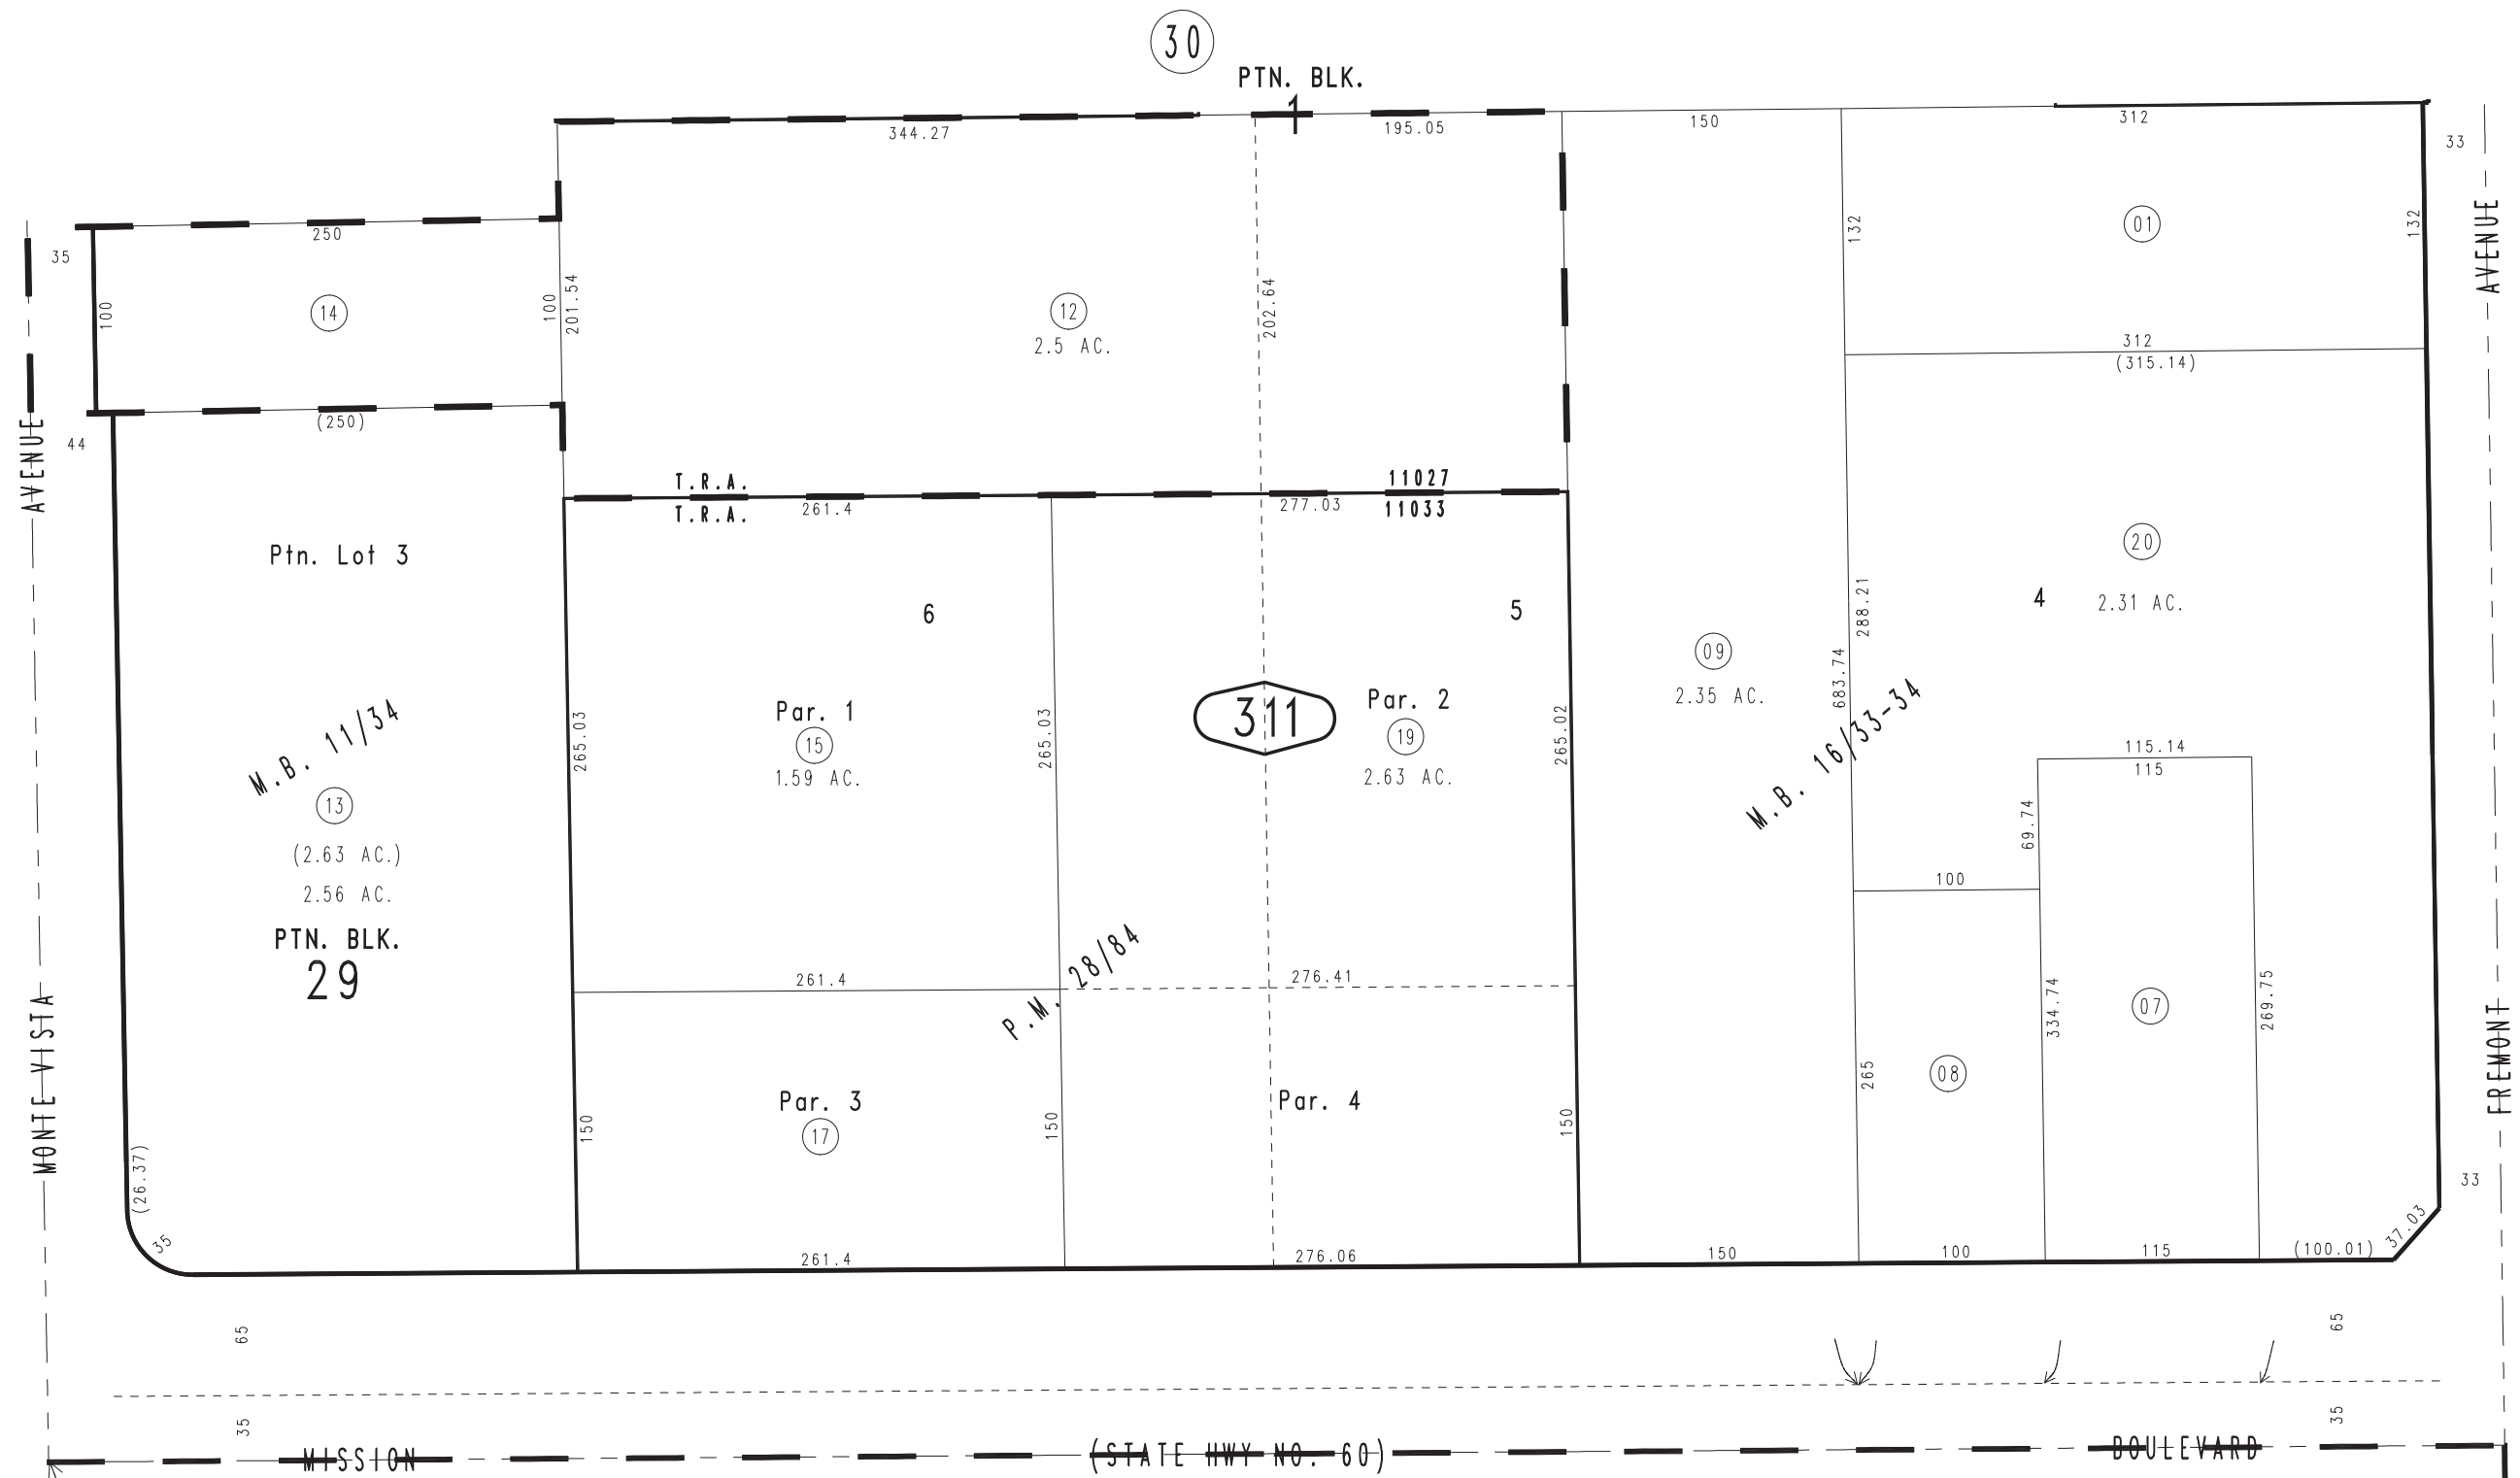

THIS MAP IS FOR THE PURPOSE
OF AD VALOREM TAXATION ONLY.

Ptn. Monte Vista Tract, M.B. 11/34

City of Montclair
Tax Rate Area
11033, 11027

1011 - 31

1012
11

32