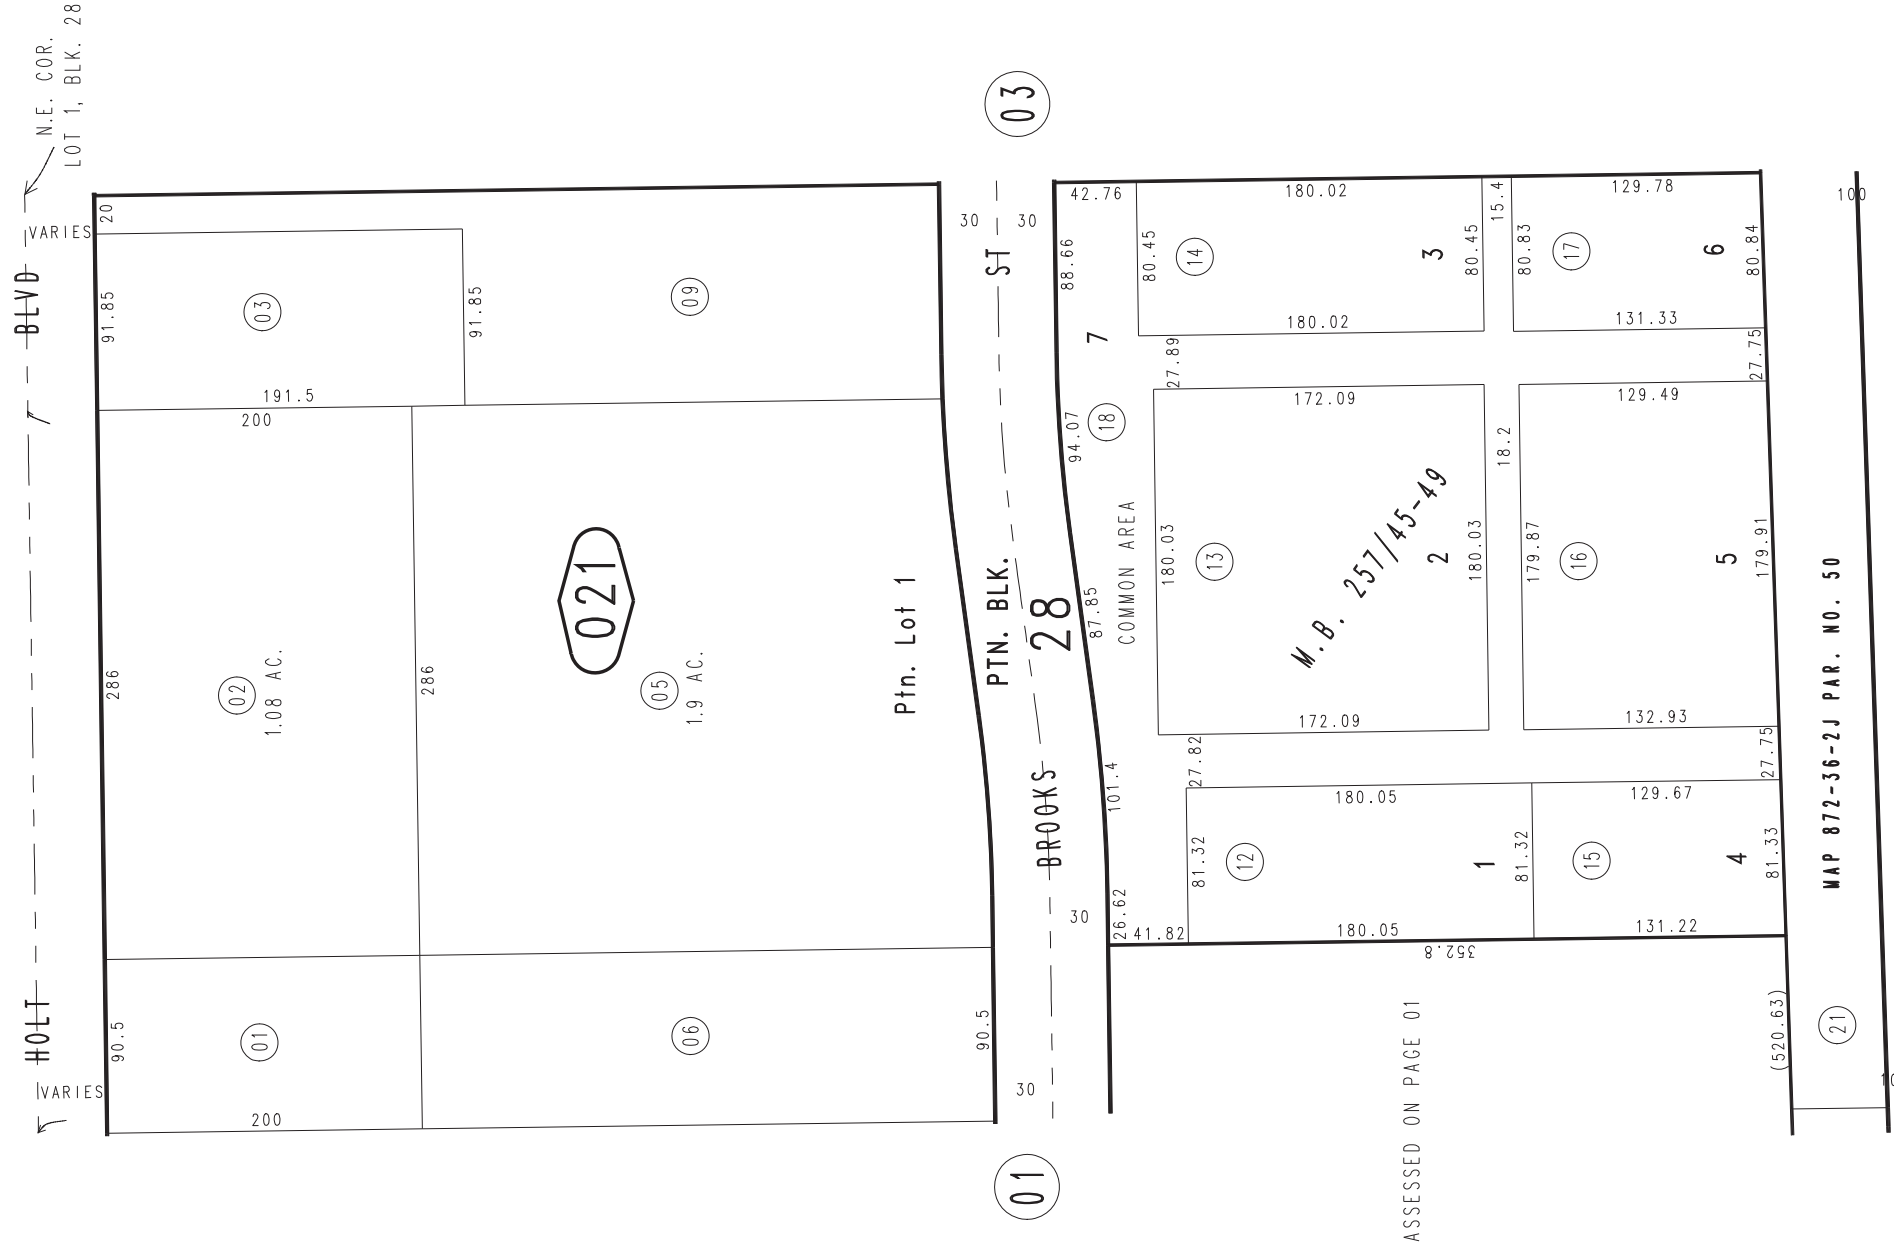

THIS MAP IS FOR THE PURPOSE OF AD VALOREM TAXATION ONLY.

# Ptn. Amended Map of a Ptn. Monte Vista Tract, M.B. 13/21

City of Montclair  
Tax Rate Area  
11010

1011 - 02

1010  
64

30