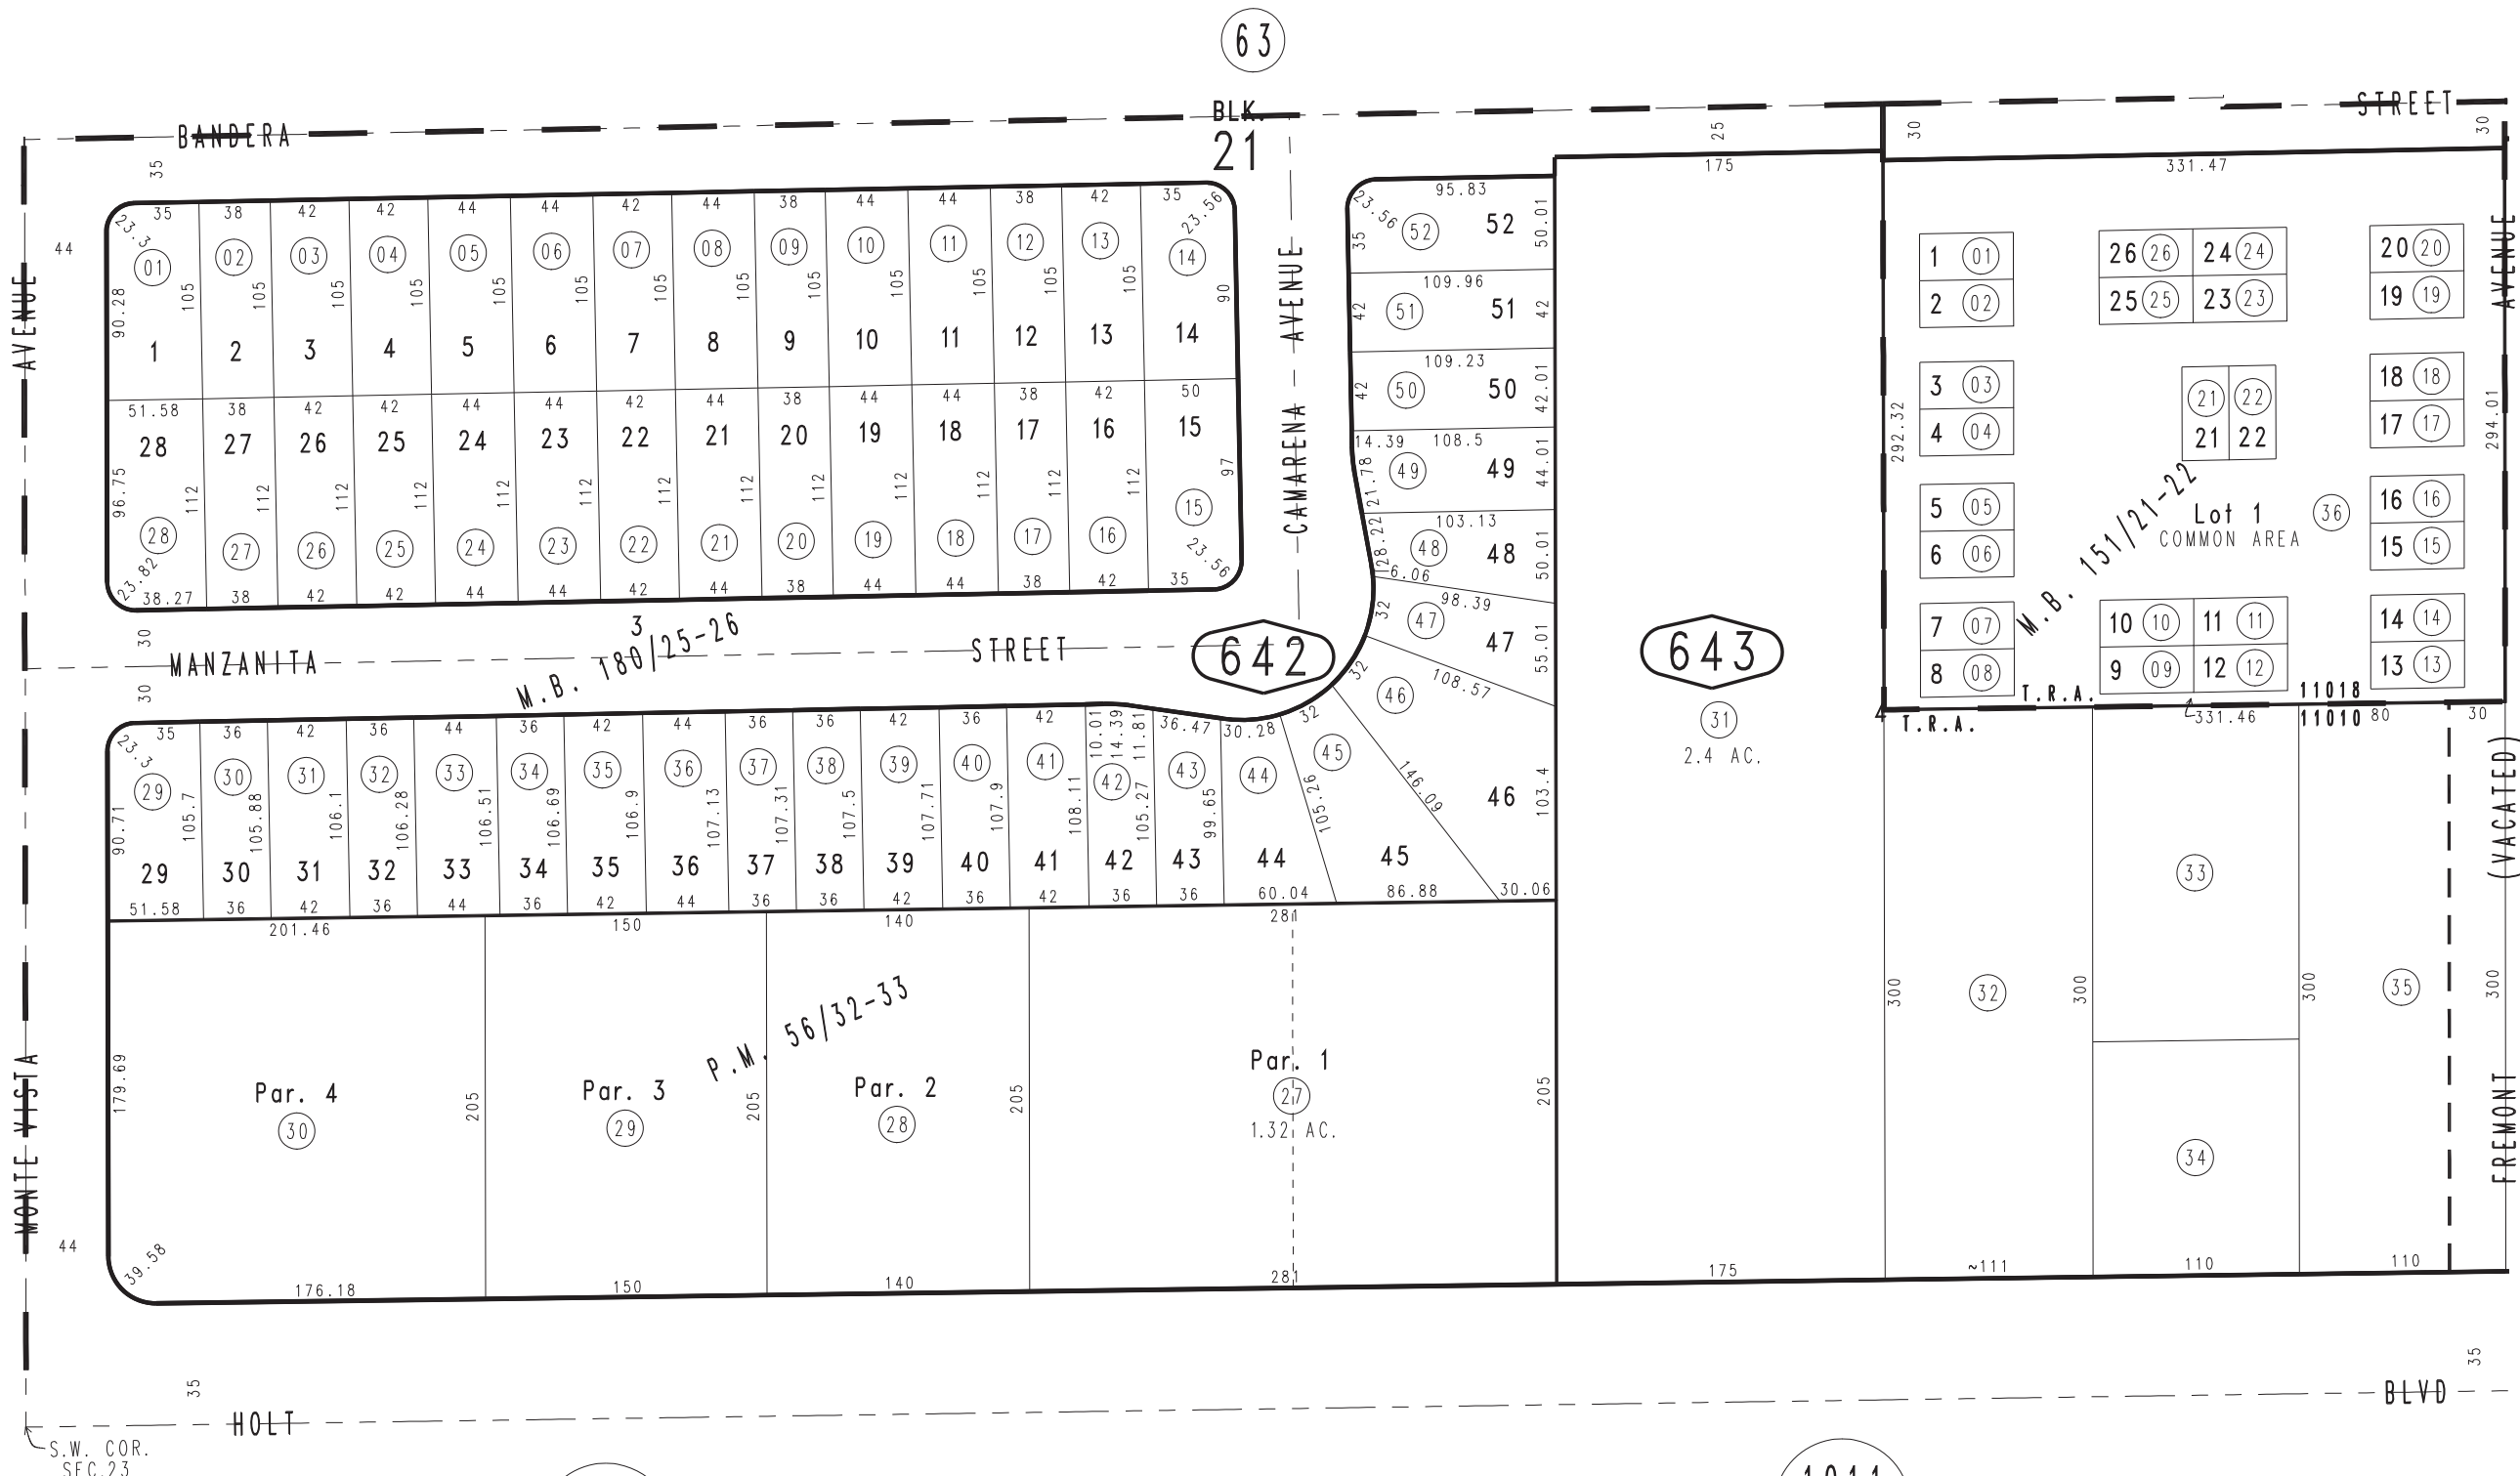

THIS MAP IS FOR THE PURPOSE OF AD VALOREM TAXATION ONLY.

Ptn. Monte Vista Tract, M.B. 11/34

City of Montclair
Tax Rate Area
11010 11018

1010 - 64

1009
46

642

643

61

1011
01

1011
02