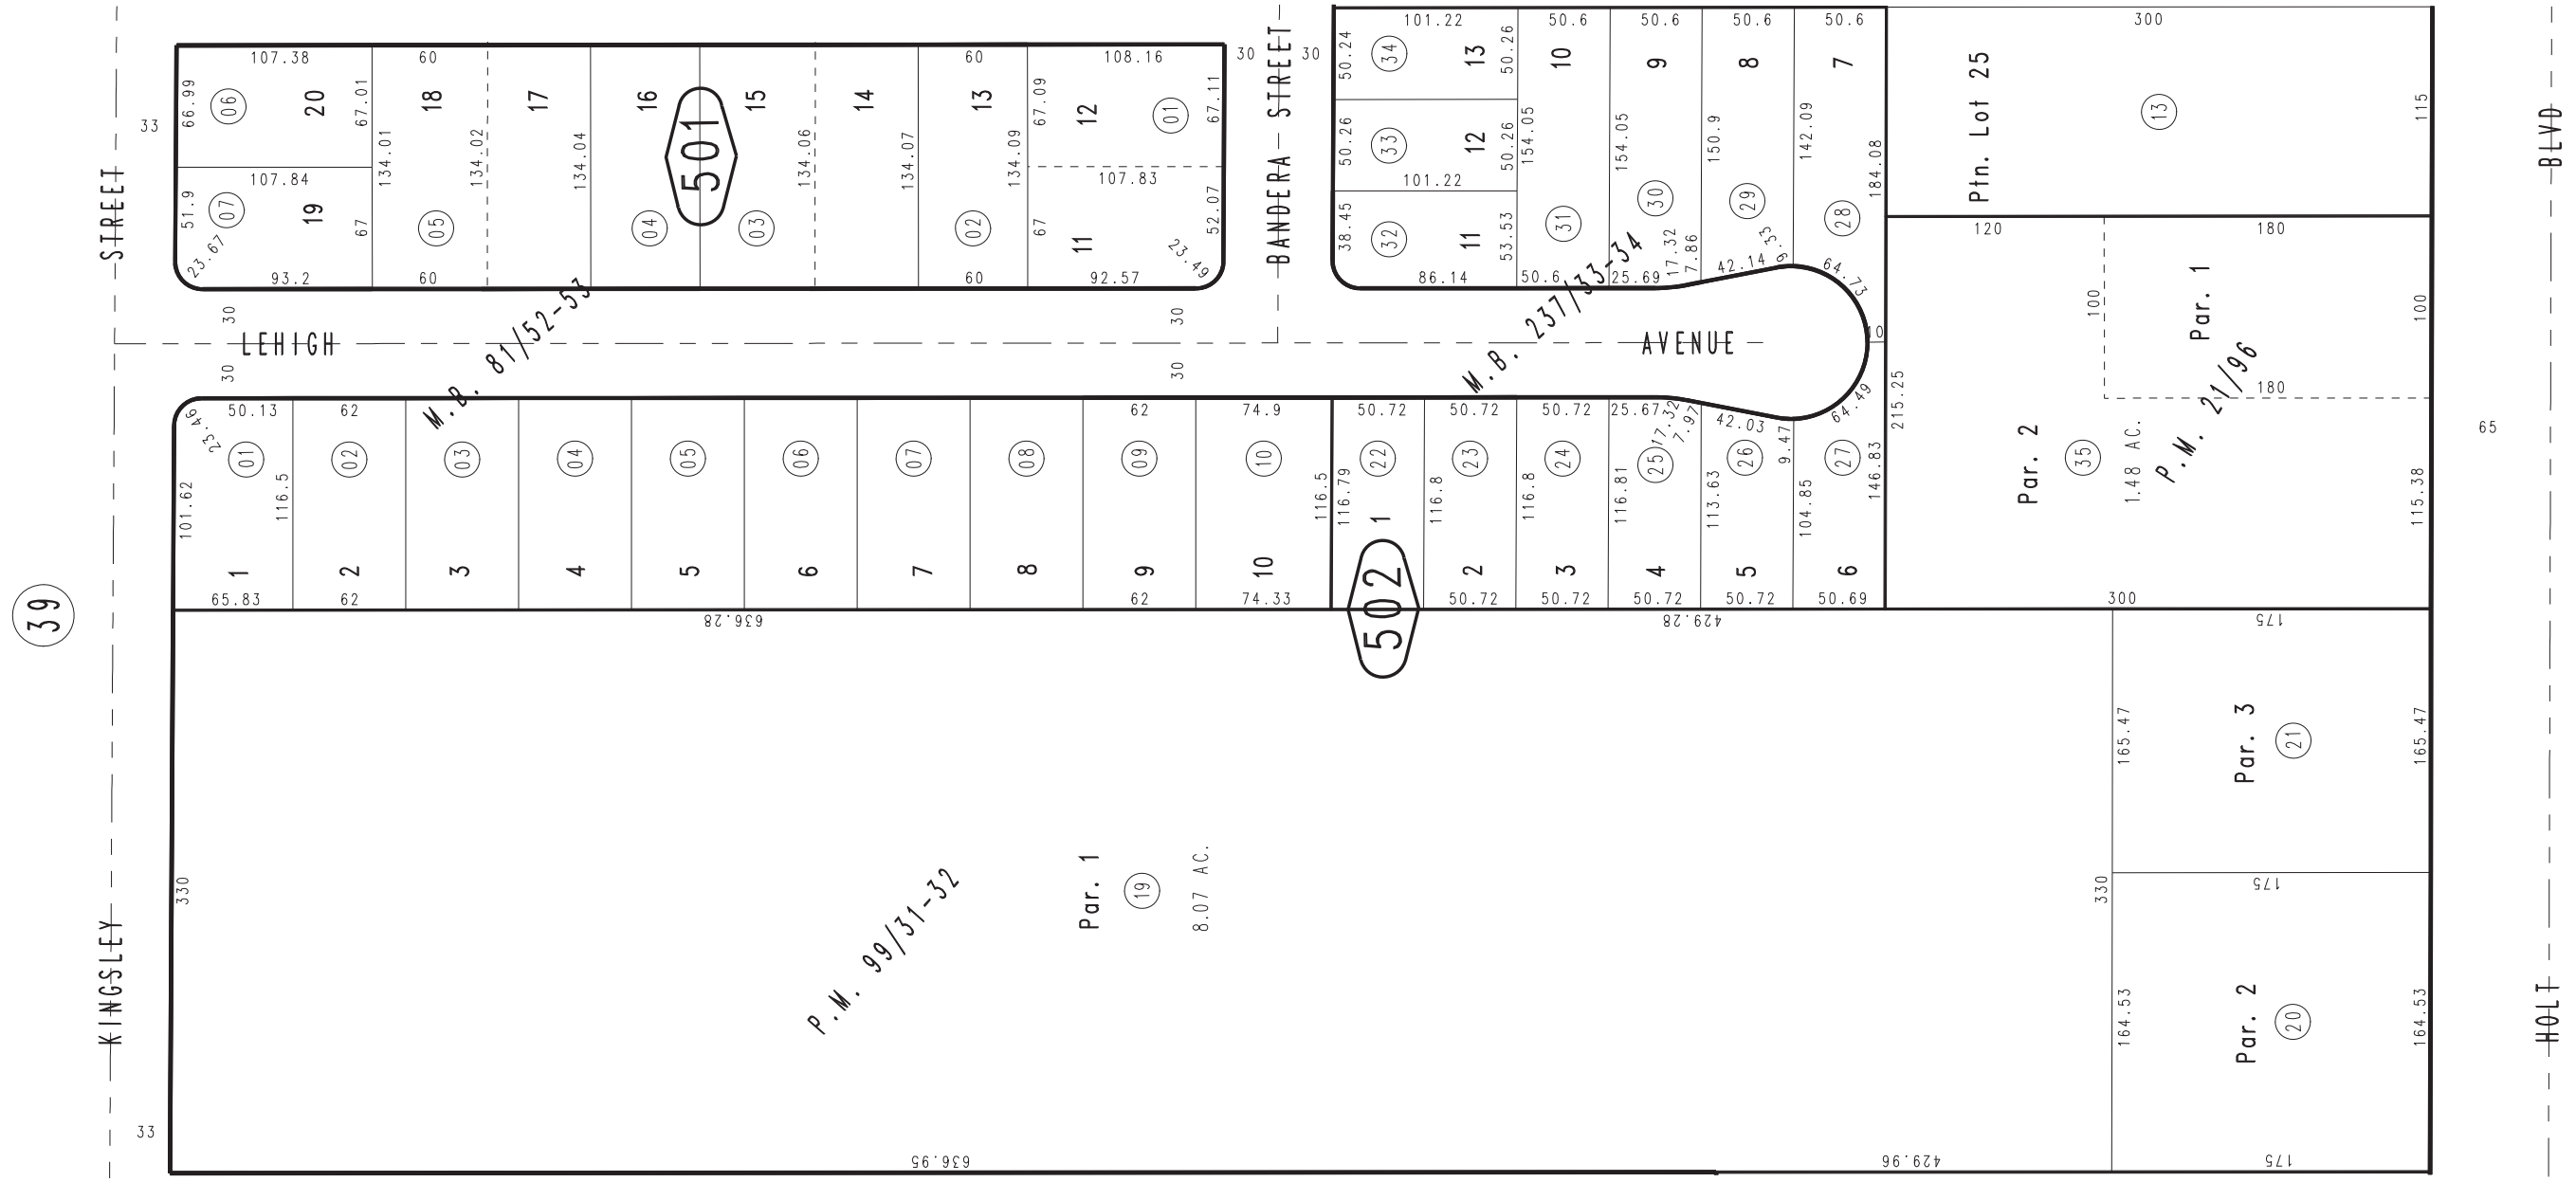

THIS MAP IS FOR THE PURPOSE
OF AD VALOREM TAXATION ONLY.

Ptn. San Antonio Tract M.B. 3/16

City of Montclair
Tax Rate Area
11017

1009 - 50

39

51

1012
05

1012
44