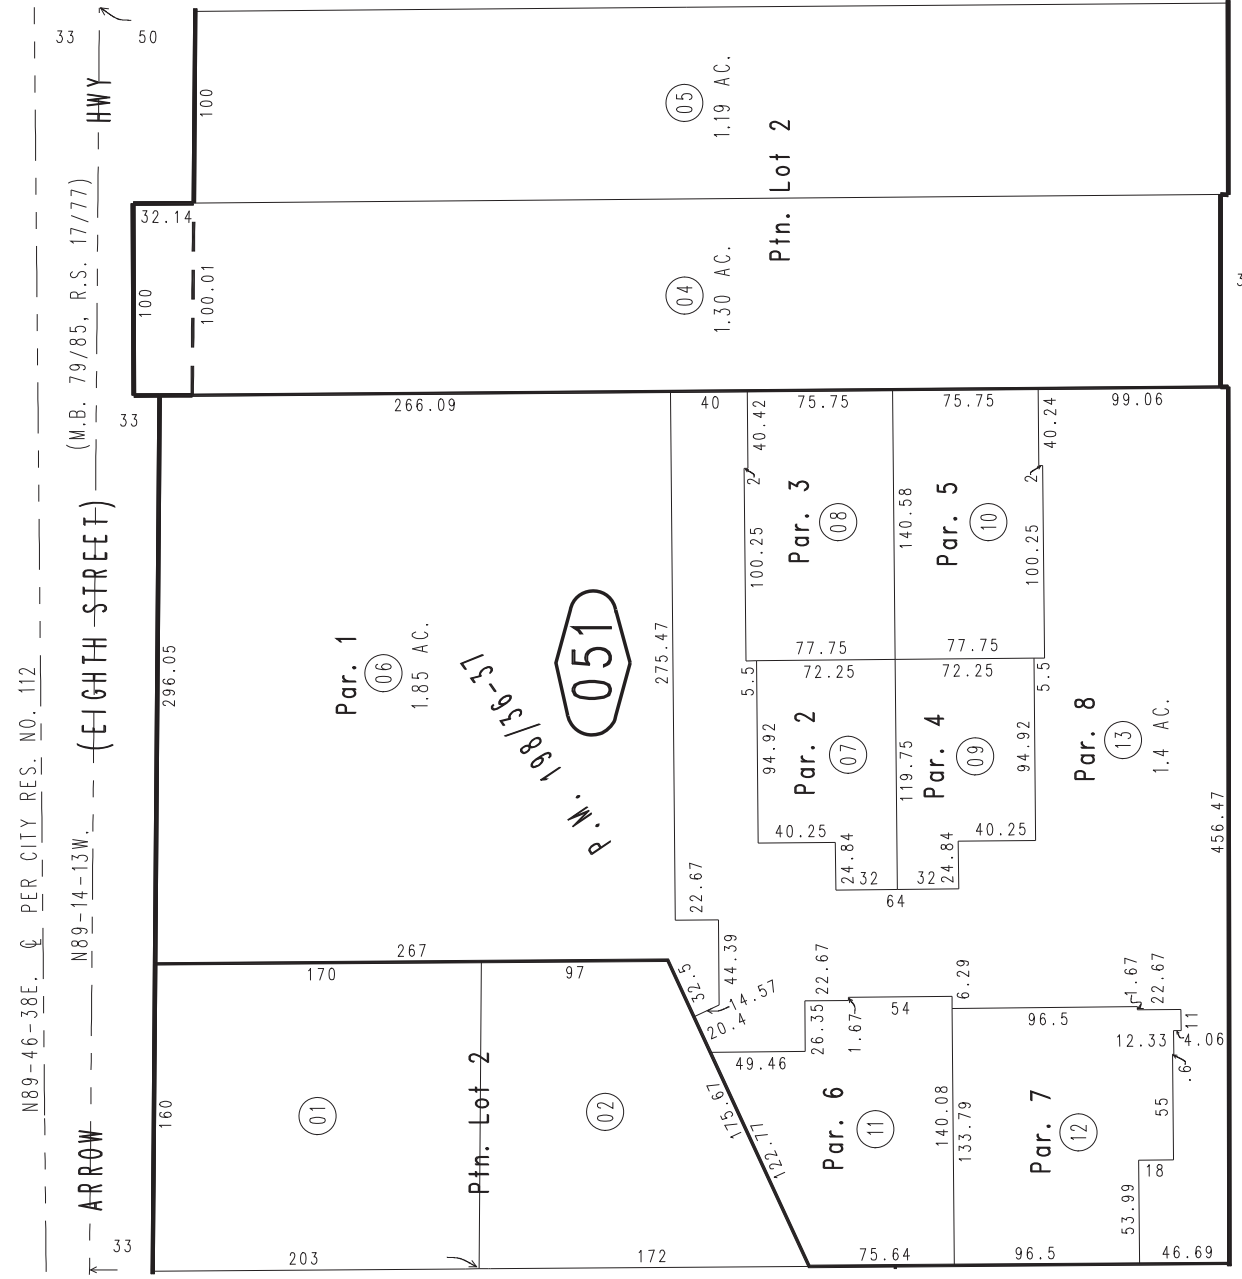

THIS MAP IS FOR THE PURPOSE  
OF AD VALOREM TAXATION ONLY.

# Ptn. Sycamore Water Co's. Add., M.B. 11/24

City of Montclair  
Tax Rate Area  
11008,11011

1008 - 05

1007  
63

1007  
66

06

OLIVE STREET

04

(33)  
44

MORENO DRIVE

21

44  
(33)