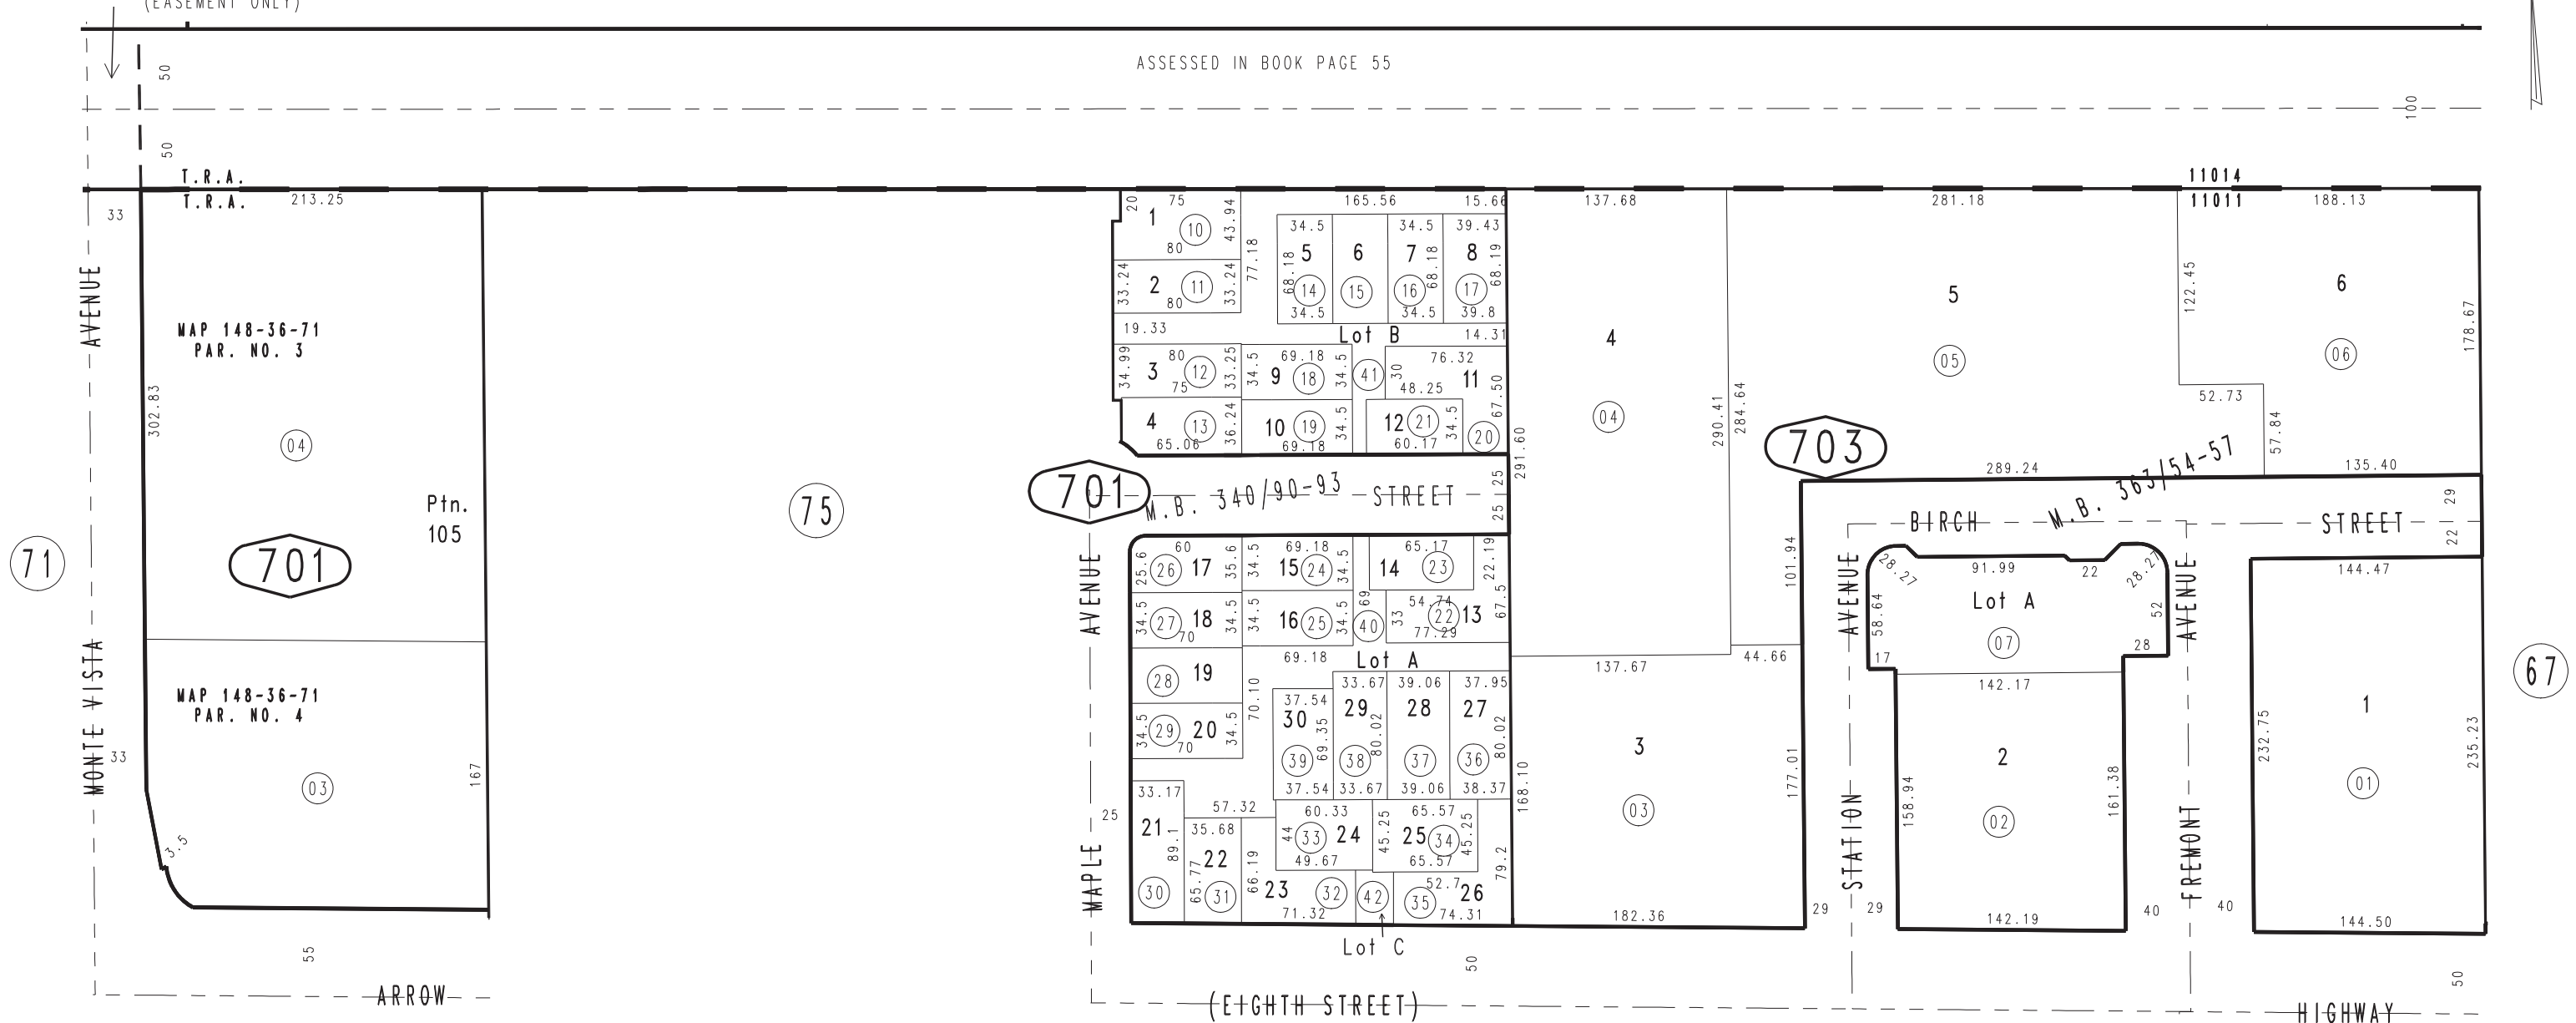

# Ptn. College Heights Tract, M.B. 17/77

City of Montclair  
Tax Rate Area  
11011 11014

1007 - 70

ASSESSED ON PAGE 73  
PTN. MAP 804-36-1F PAR. NO. 22A  
(EASEMENT ONLY)

69

75

701

703