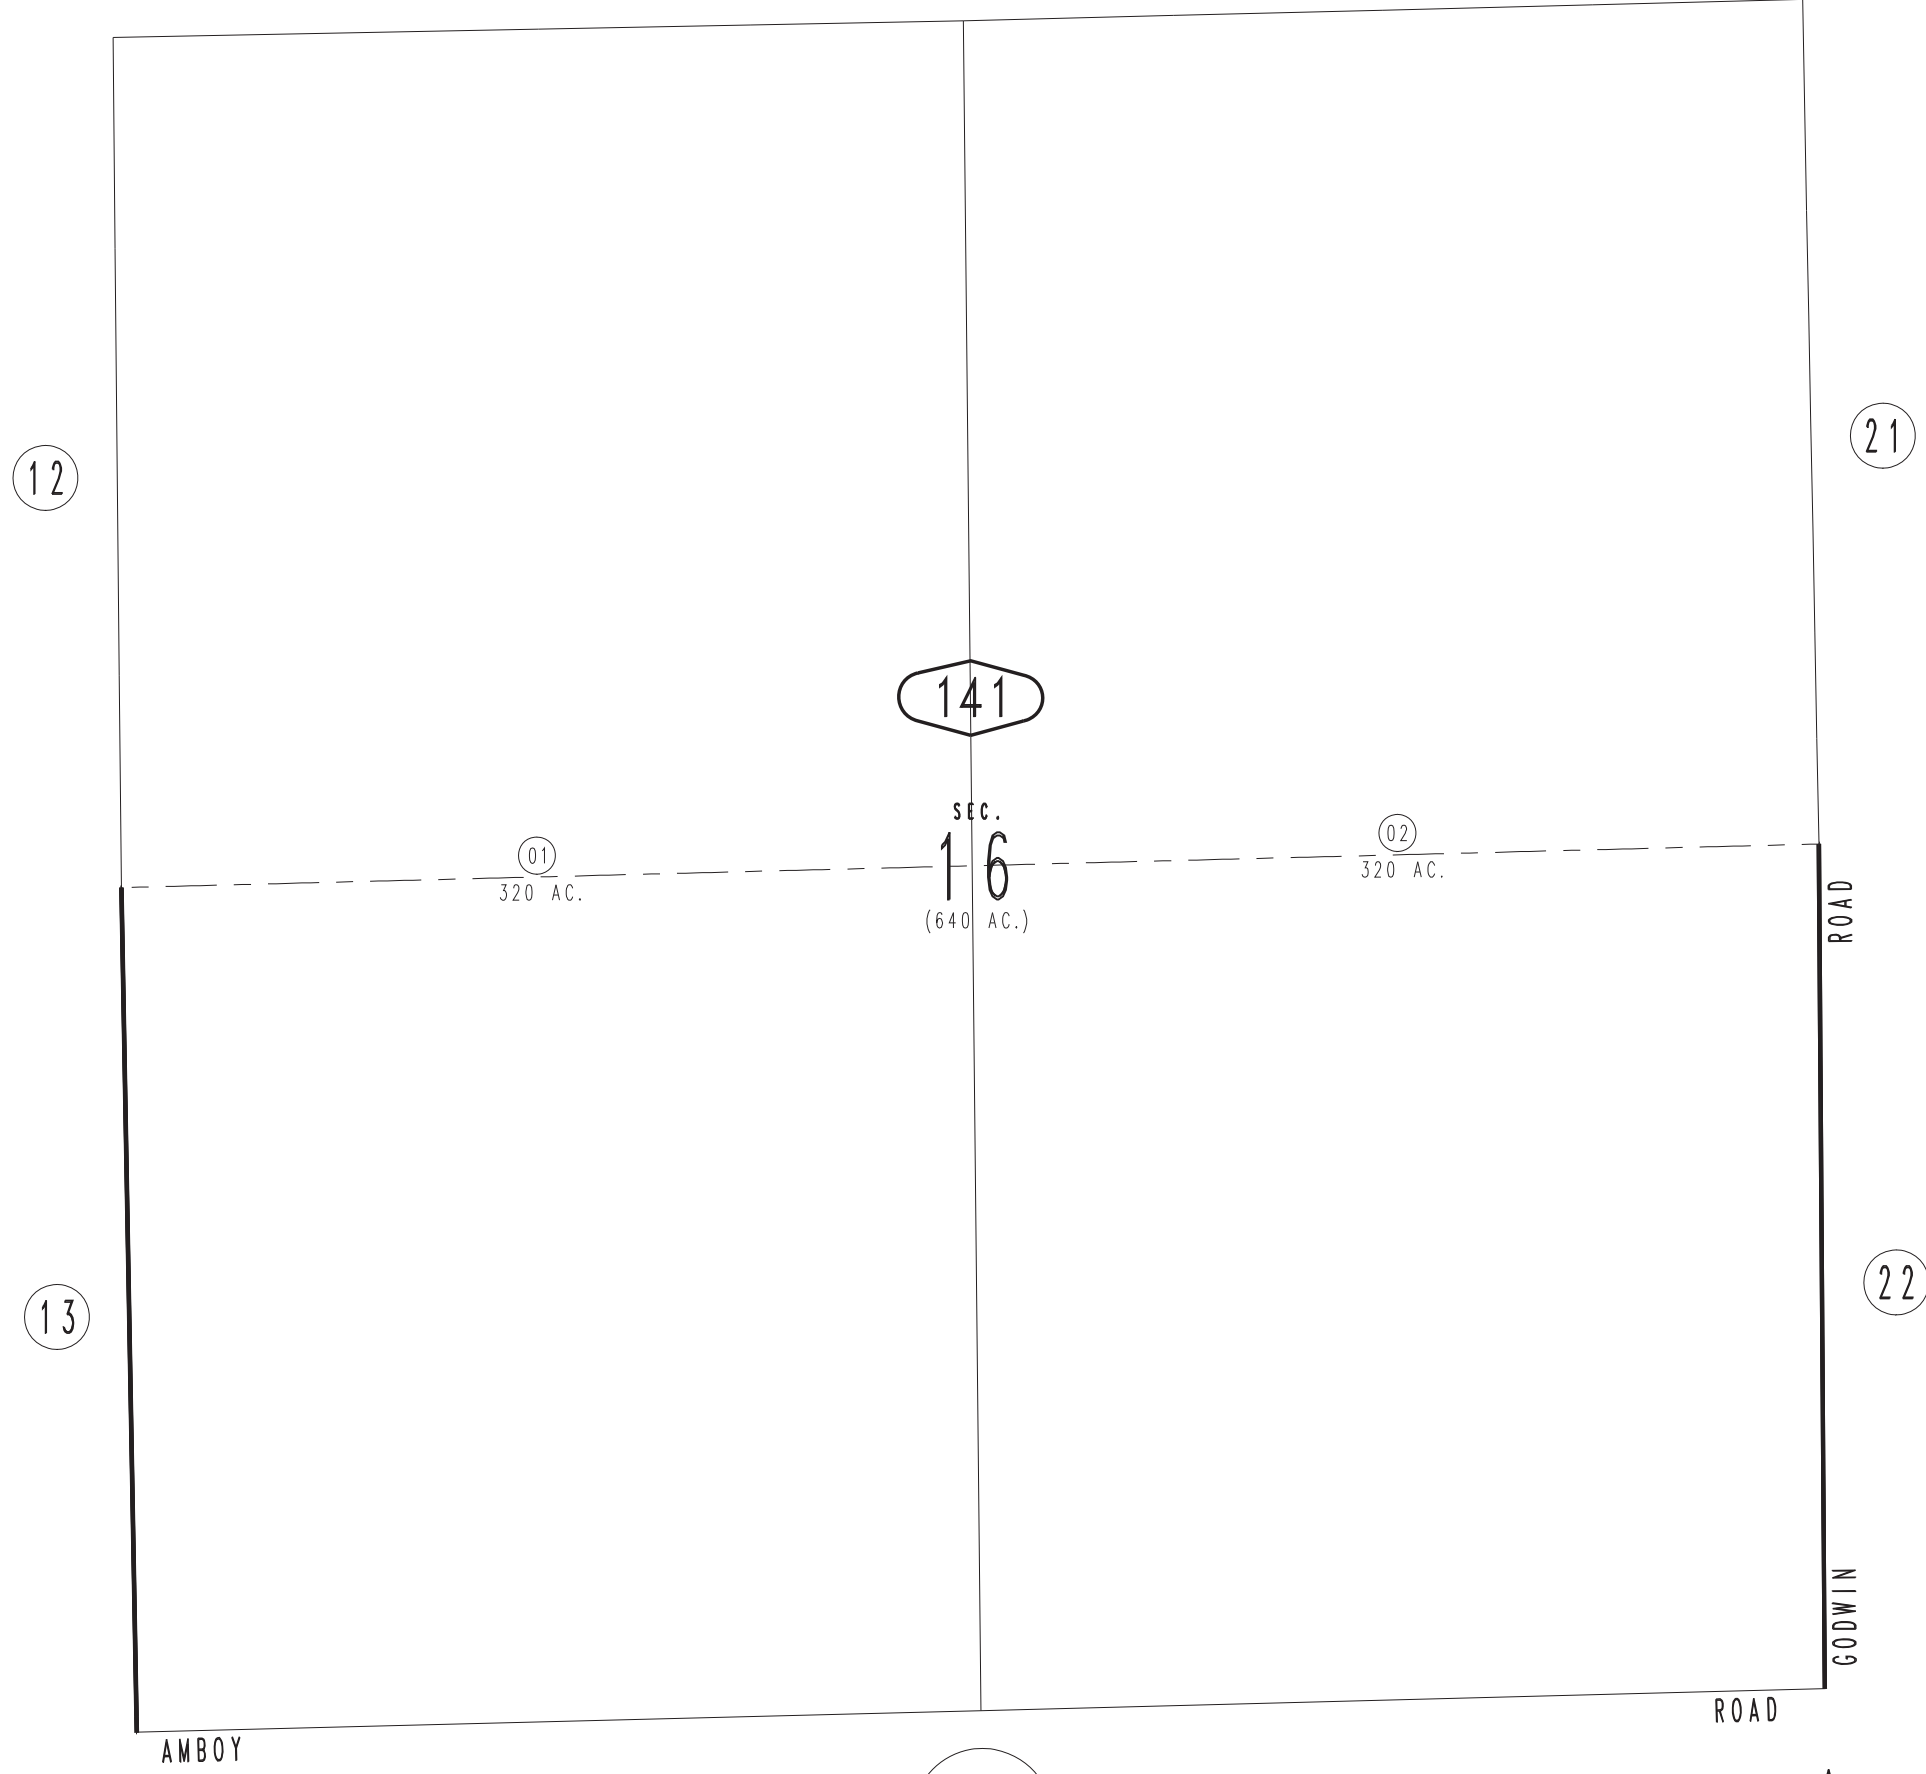

THIS MAP IS FOR THE PURPOSE
OF AD VALOREM TAXATION ONLY.

Sec.16, T.1N.,R.10E., S.B.B.&M.

Morongo Unified
Tax Rate Area
94118

0626 - 14

15

12

21

141

SEC.
16
(640 AC.)

01
320 AC.

02
320 AC.

ROAD

13

22

GODWIN
ROAD

AMBOY

ROAD

0625
18