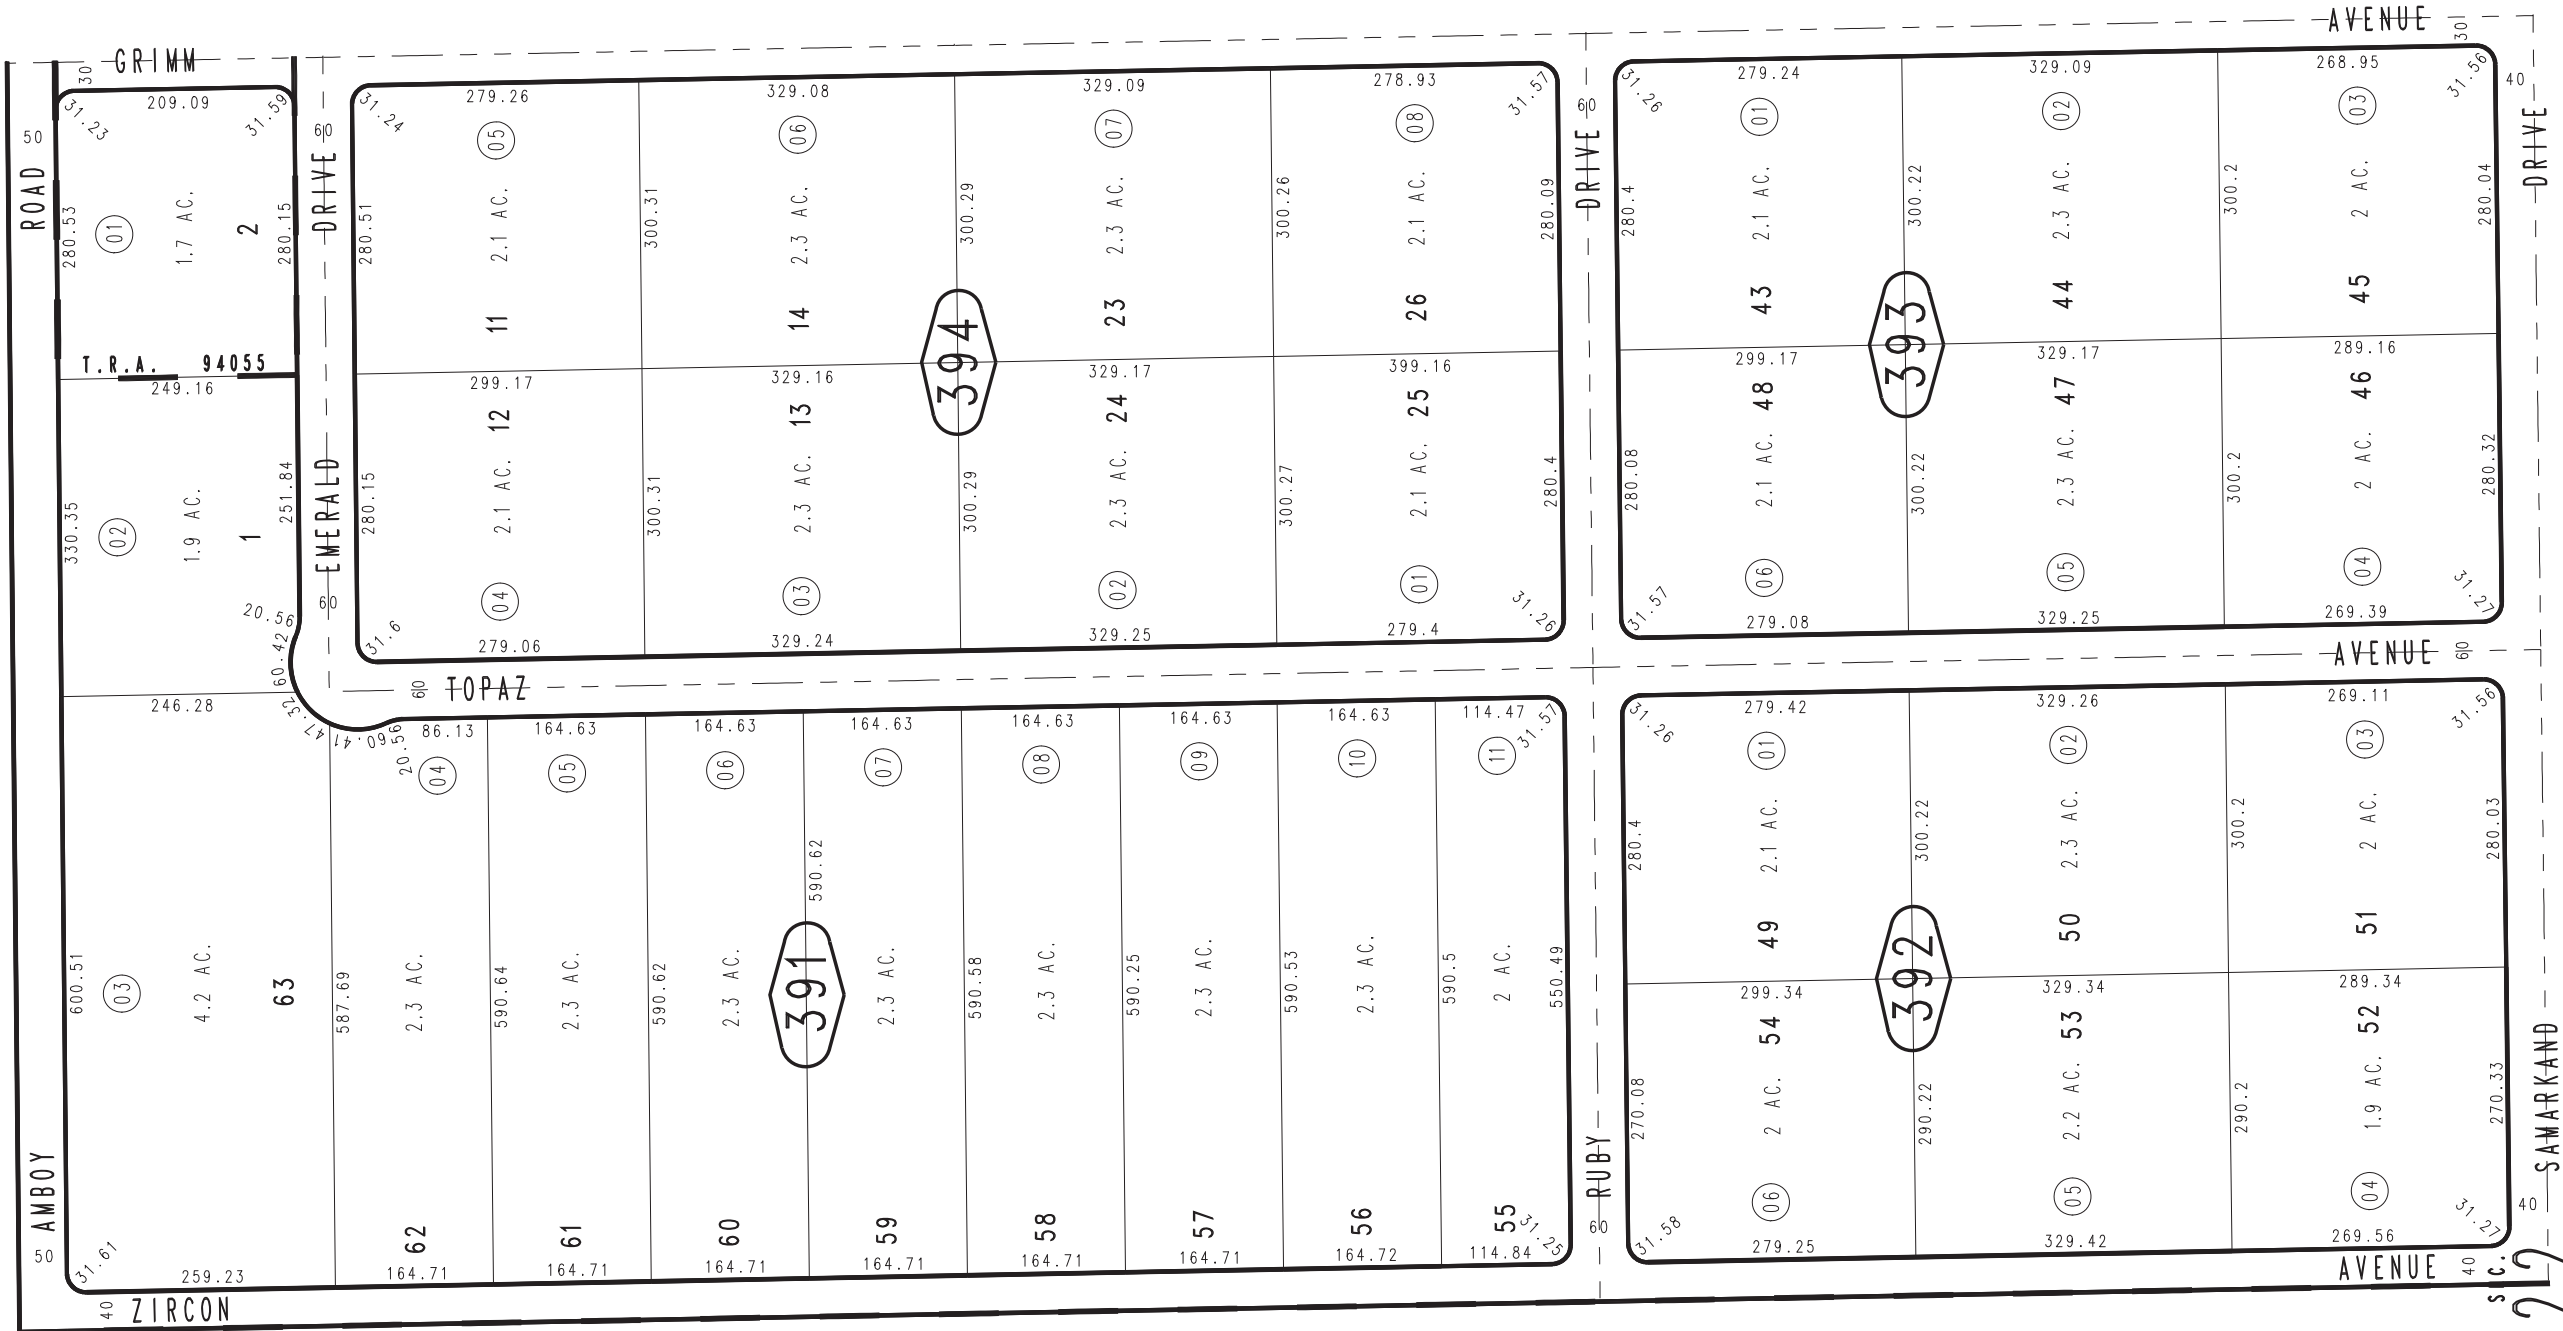

THIS MAP IS FOR THE PURPOSE OF AD VALOREM TAXATION ONLY.

Ptn. Grimm Tract, Tract No. 6116
M.B. 79/11-12

Morongo Unified
Tax Rate Area
94055, 94118

0625-39

0626
22

40

20

19