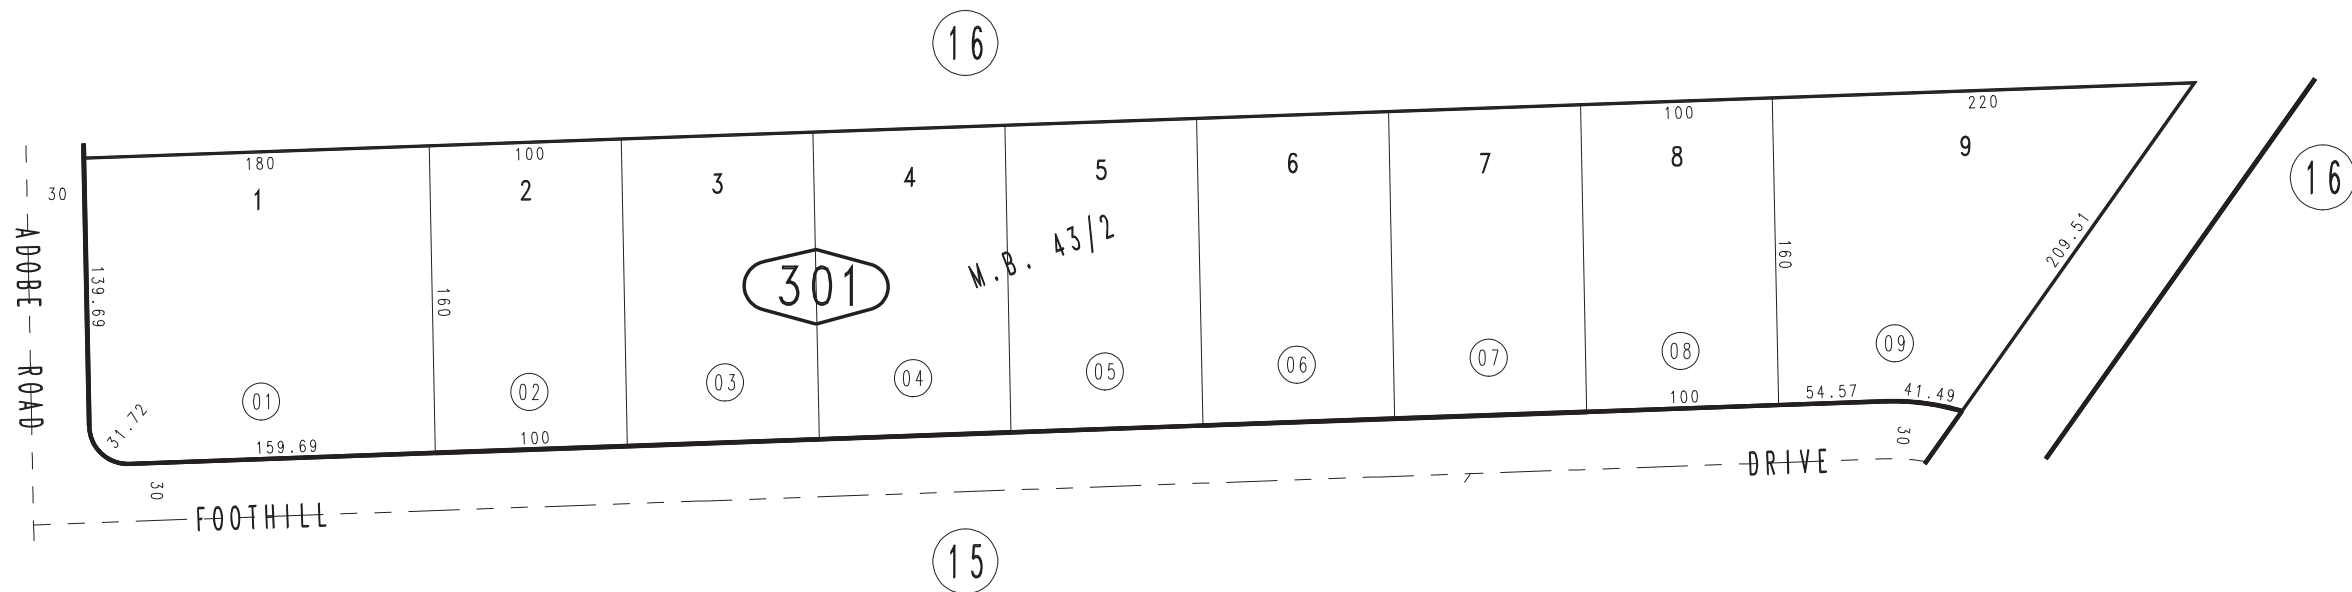

THIS MAP IS FOR THE PURPOSE  
OF AD VALOREM TAXATION ONLY.

Ptn. South Adobe Acres Tract No. 3059  
M.B. 43/2

City of Twentynine Palms 0617 - 30  
Tax Rate Area  
19001

0616  
22

REVISED