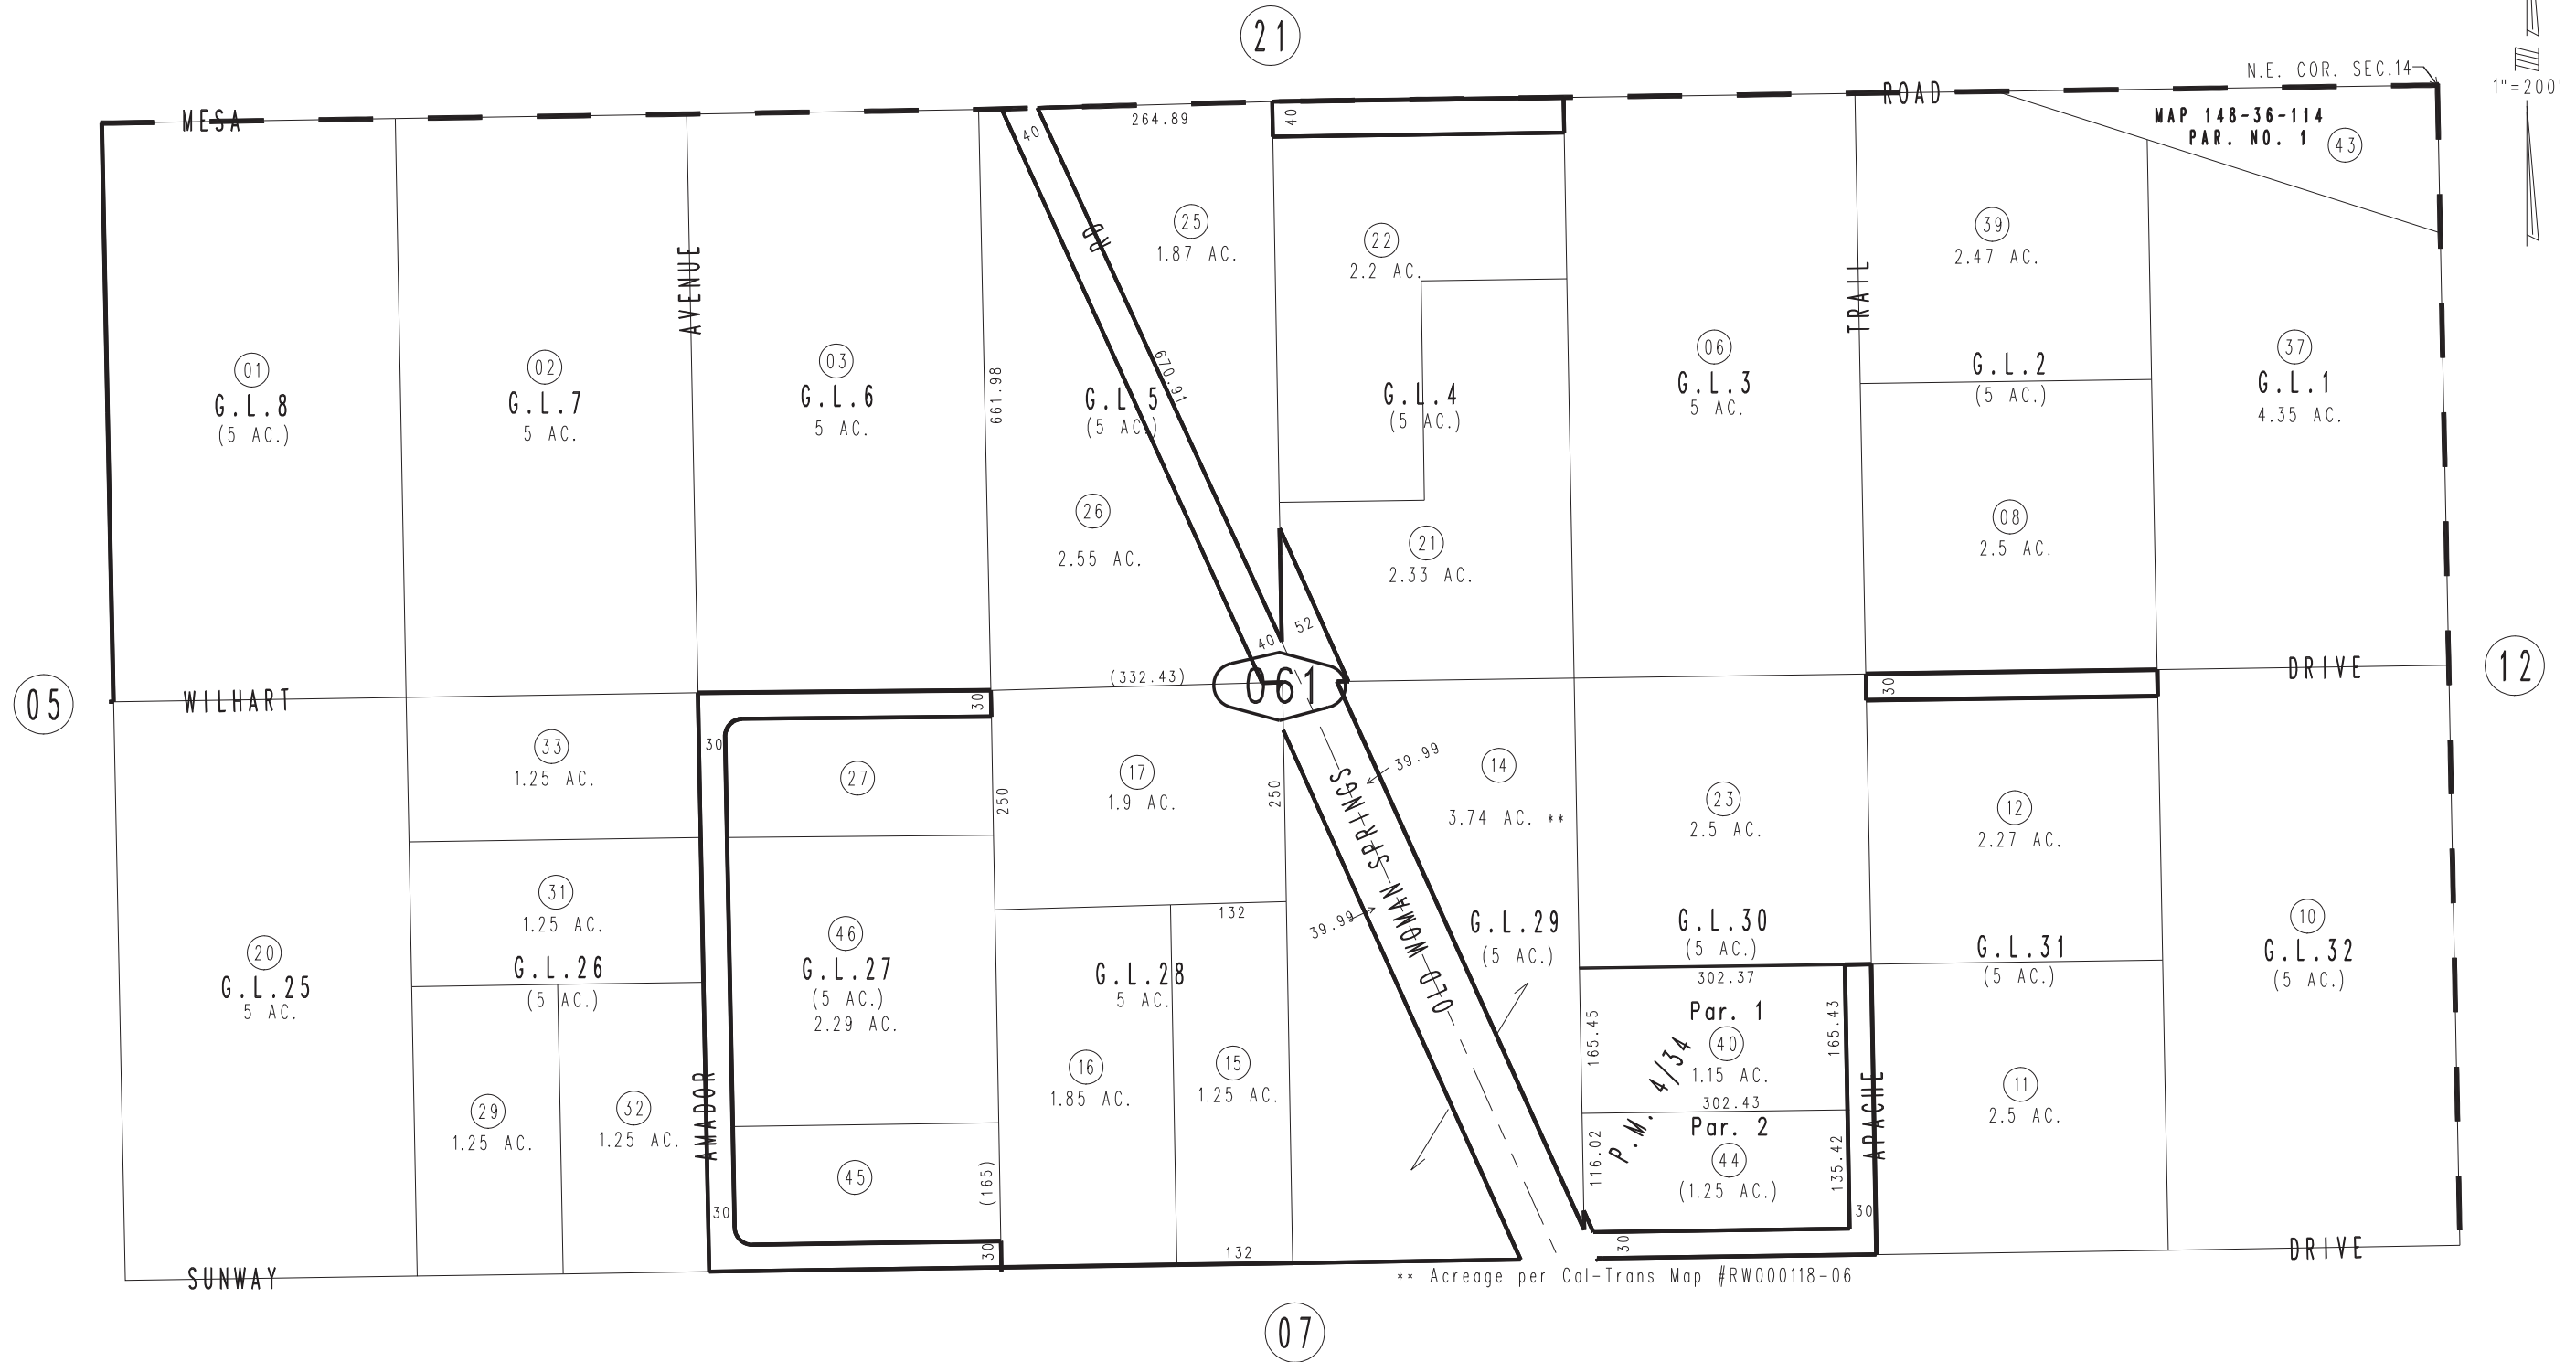

THIS MAP IS FOR THE PURPOSE OF AD VALOREM TAXATION ONLY.

N.1/2, N.E.1/4 Sec.14, T.1N.,R.5E., S.B.B.&M.

Town of Yucca Valley  
Tax Rate Area  
23003

0597-06

\*\* Acreage per Cal-Trans Map #RW000118-06