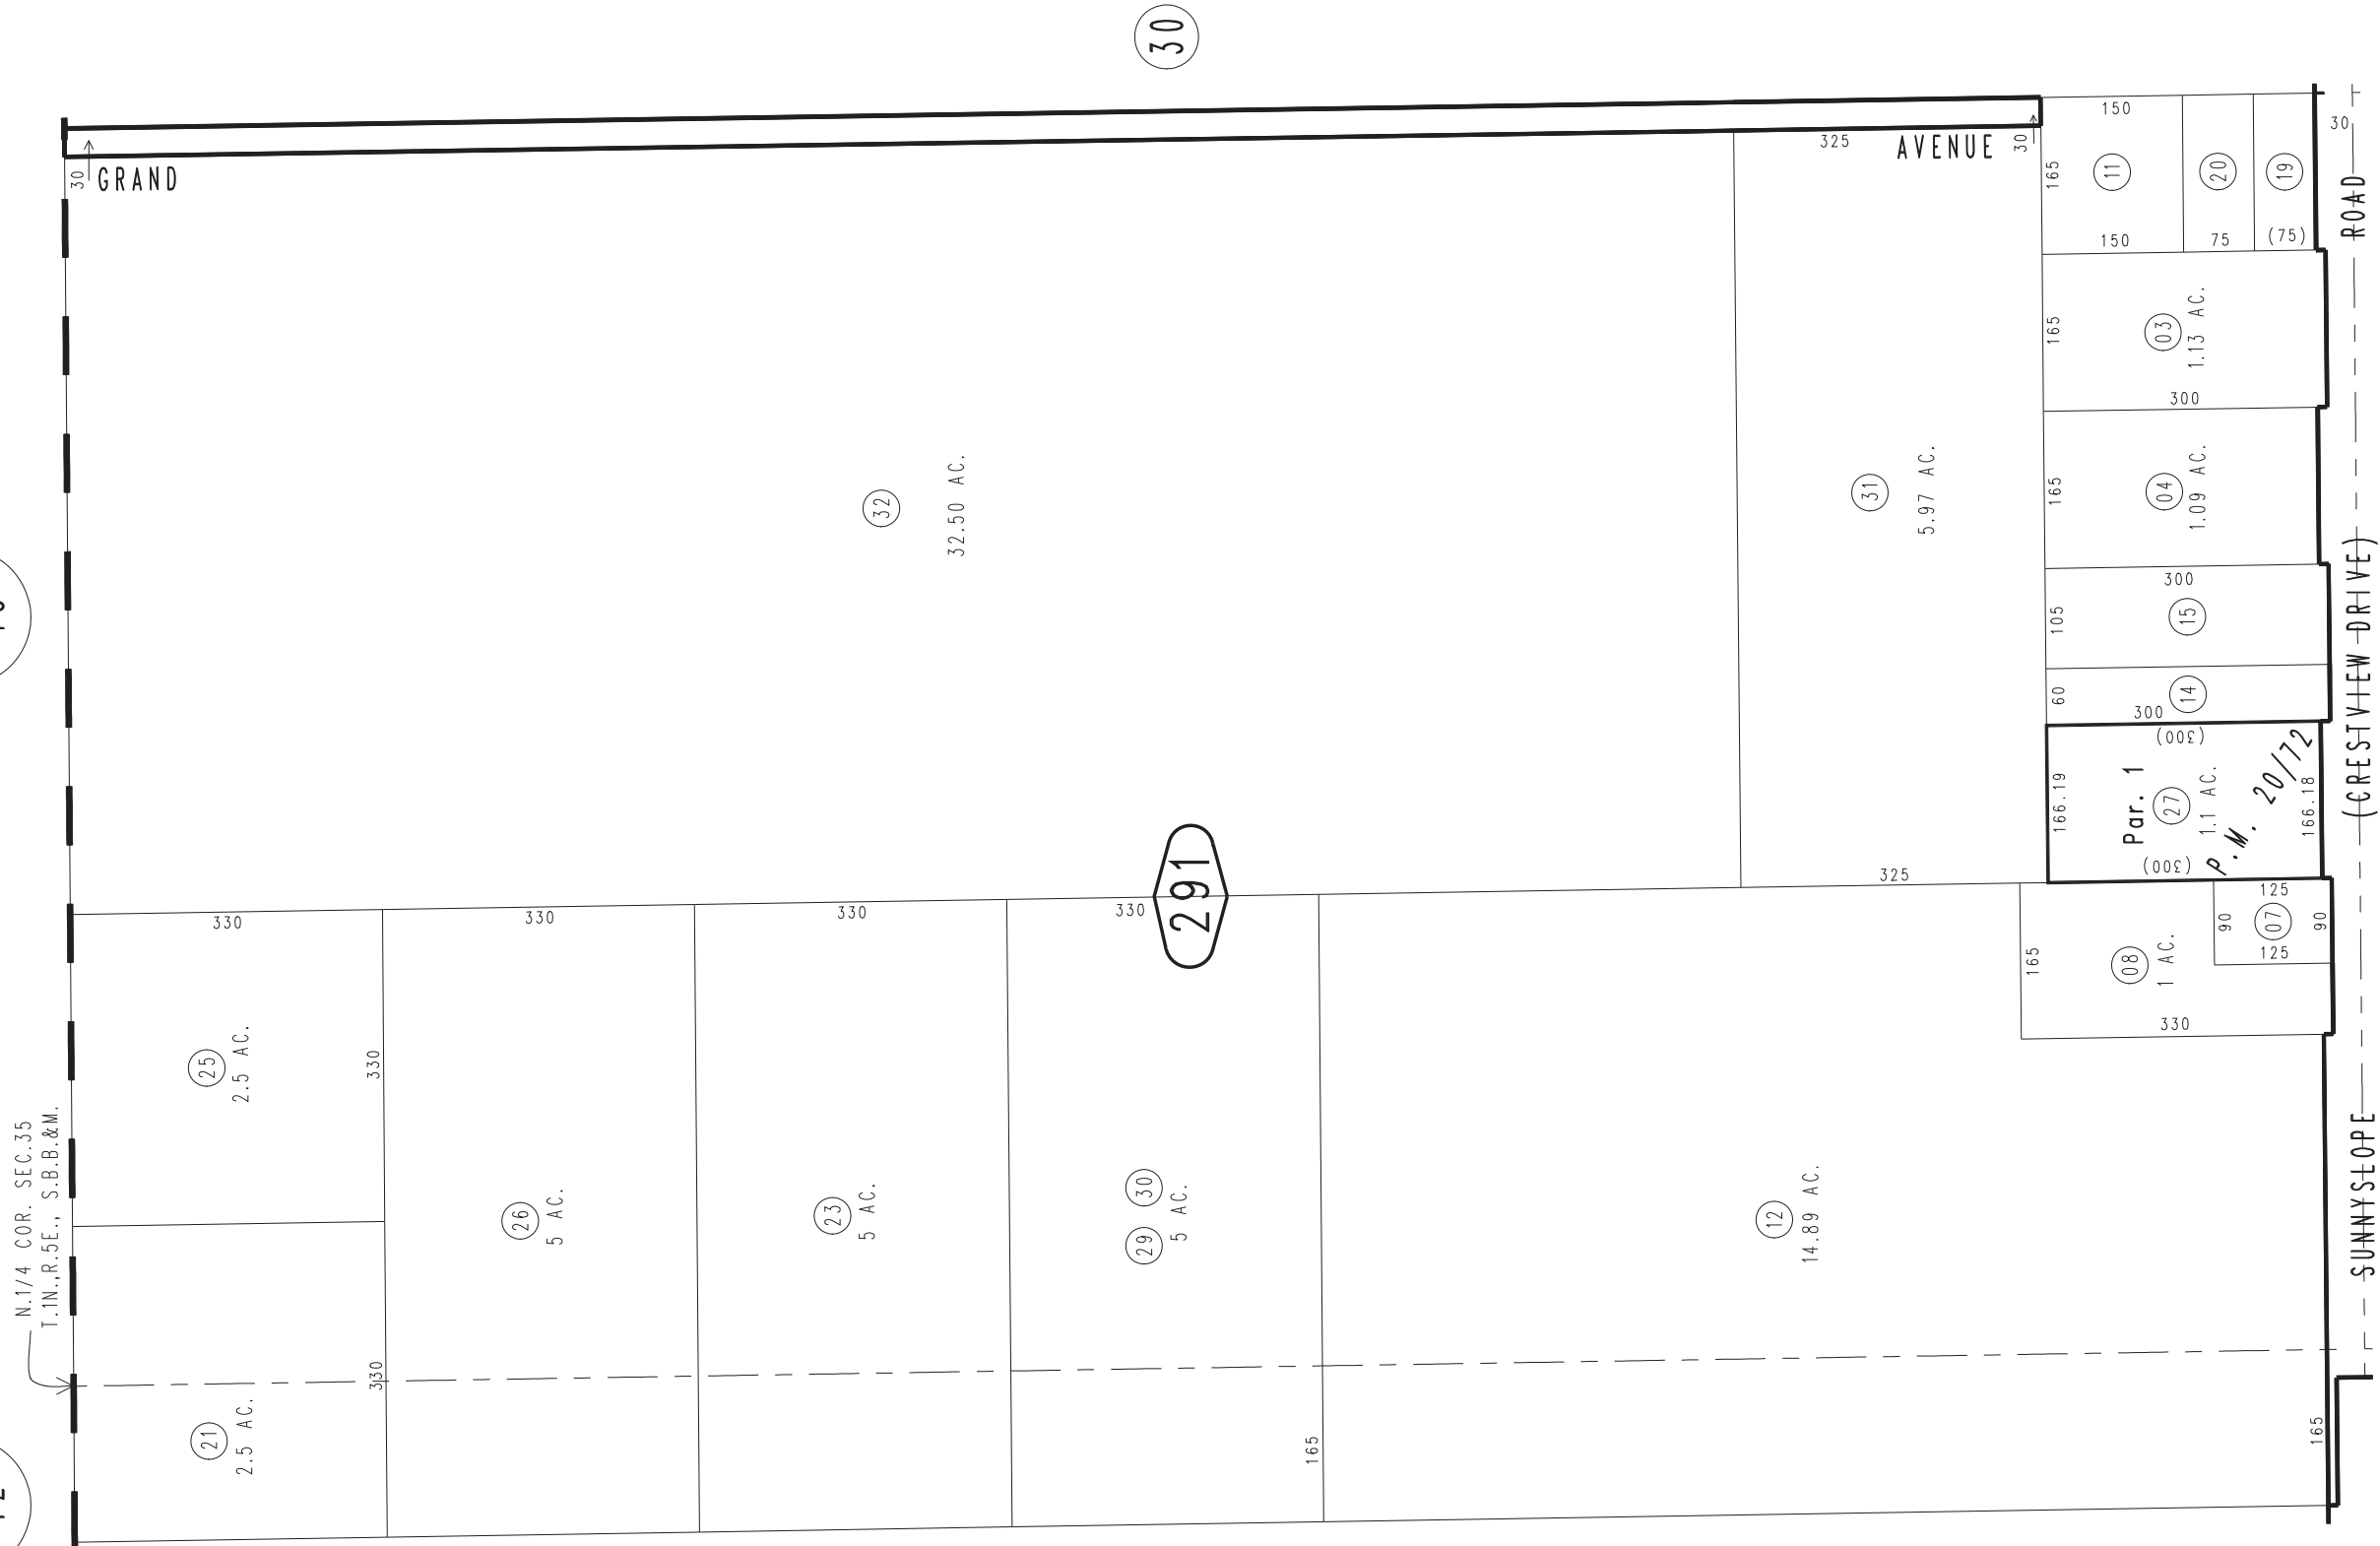

THIS MAP IS FOR THE PURPOSE
OF AD VALOREM TAXATION ONLY.

Ptn. N.1/2, Sec.35, T.1N.,R.5E., S.B.B.&M.

Town of Yucca Valley
Tax Rate Area
23000

0595-29

0596
13

0596
12

30

291

14

13