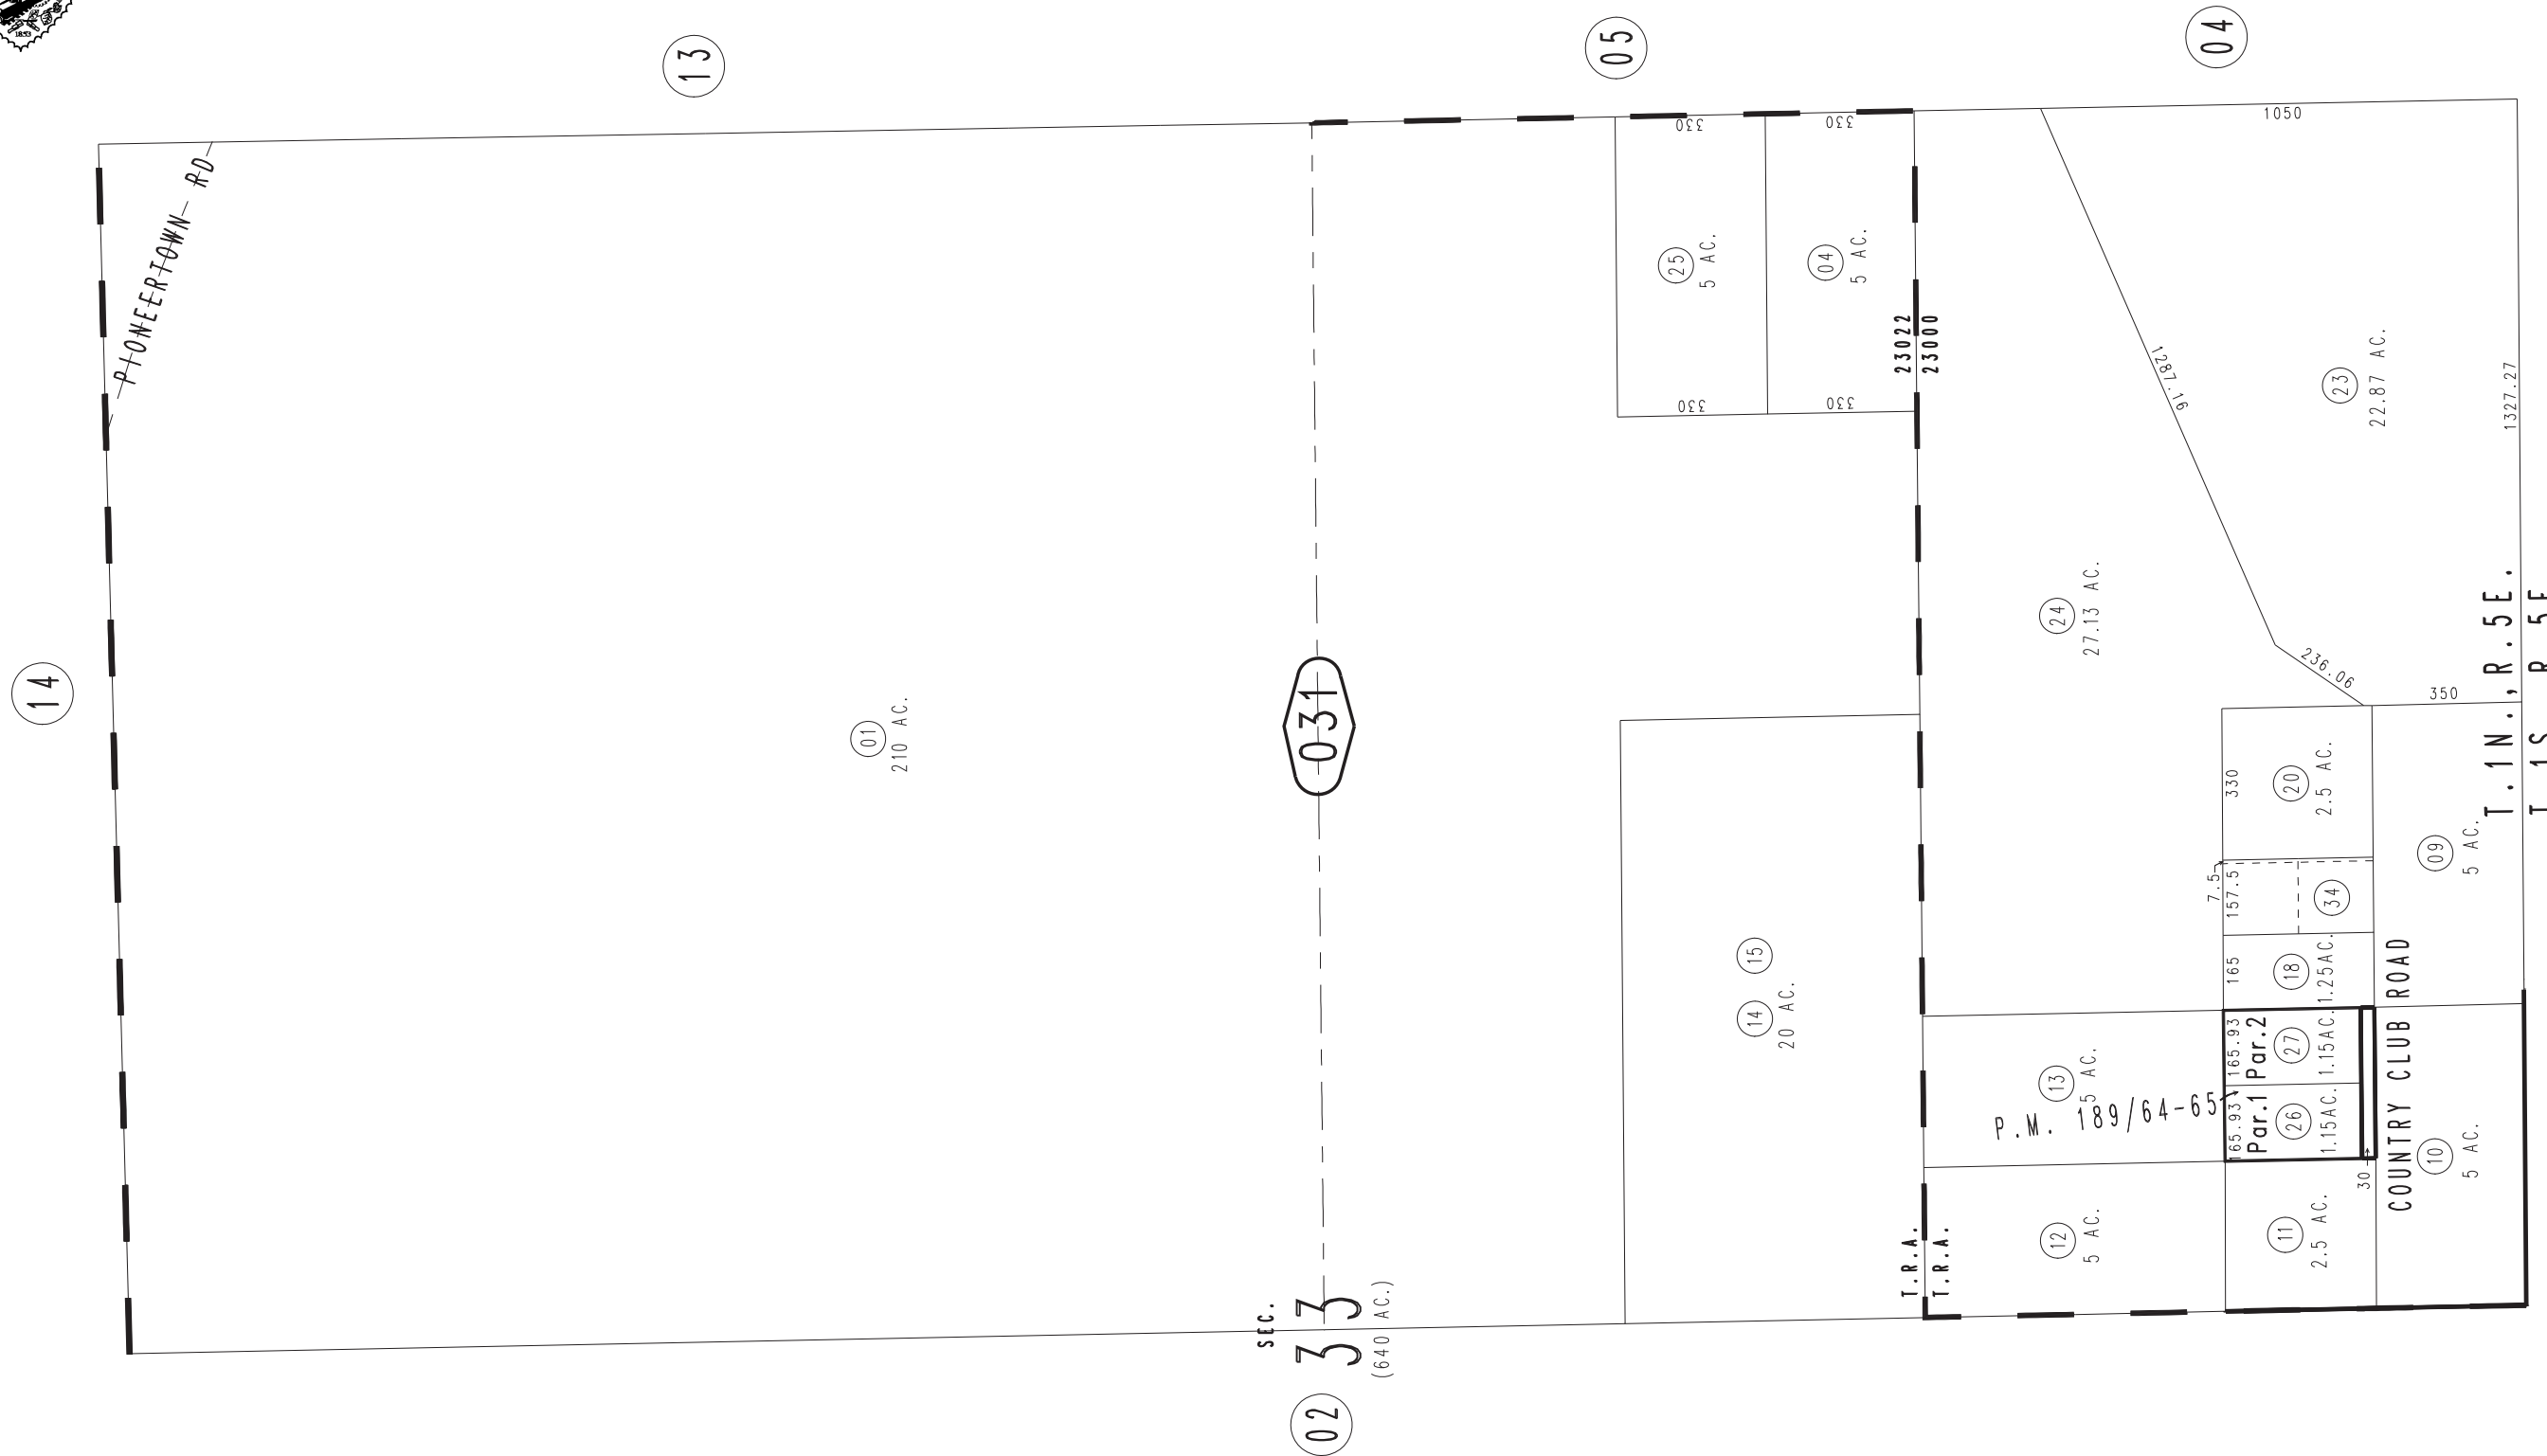

THIS MAP IS FOR THE PURPOSE
OF AD VALOREM TAXATION ONLY.

E.1/2 Sec.33, T.1N.,R.5E., S.B.B.&M.

Town of Yucca Valley
Tax Rate Area
23000 23022

0594-03

0586
03