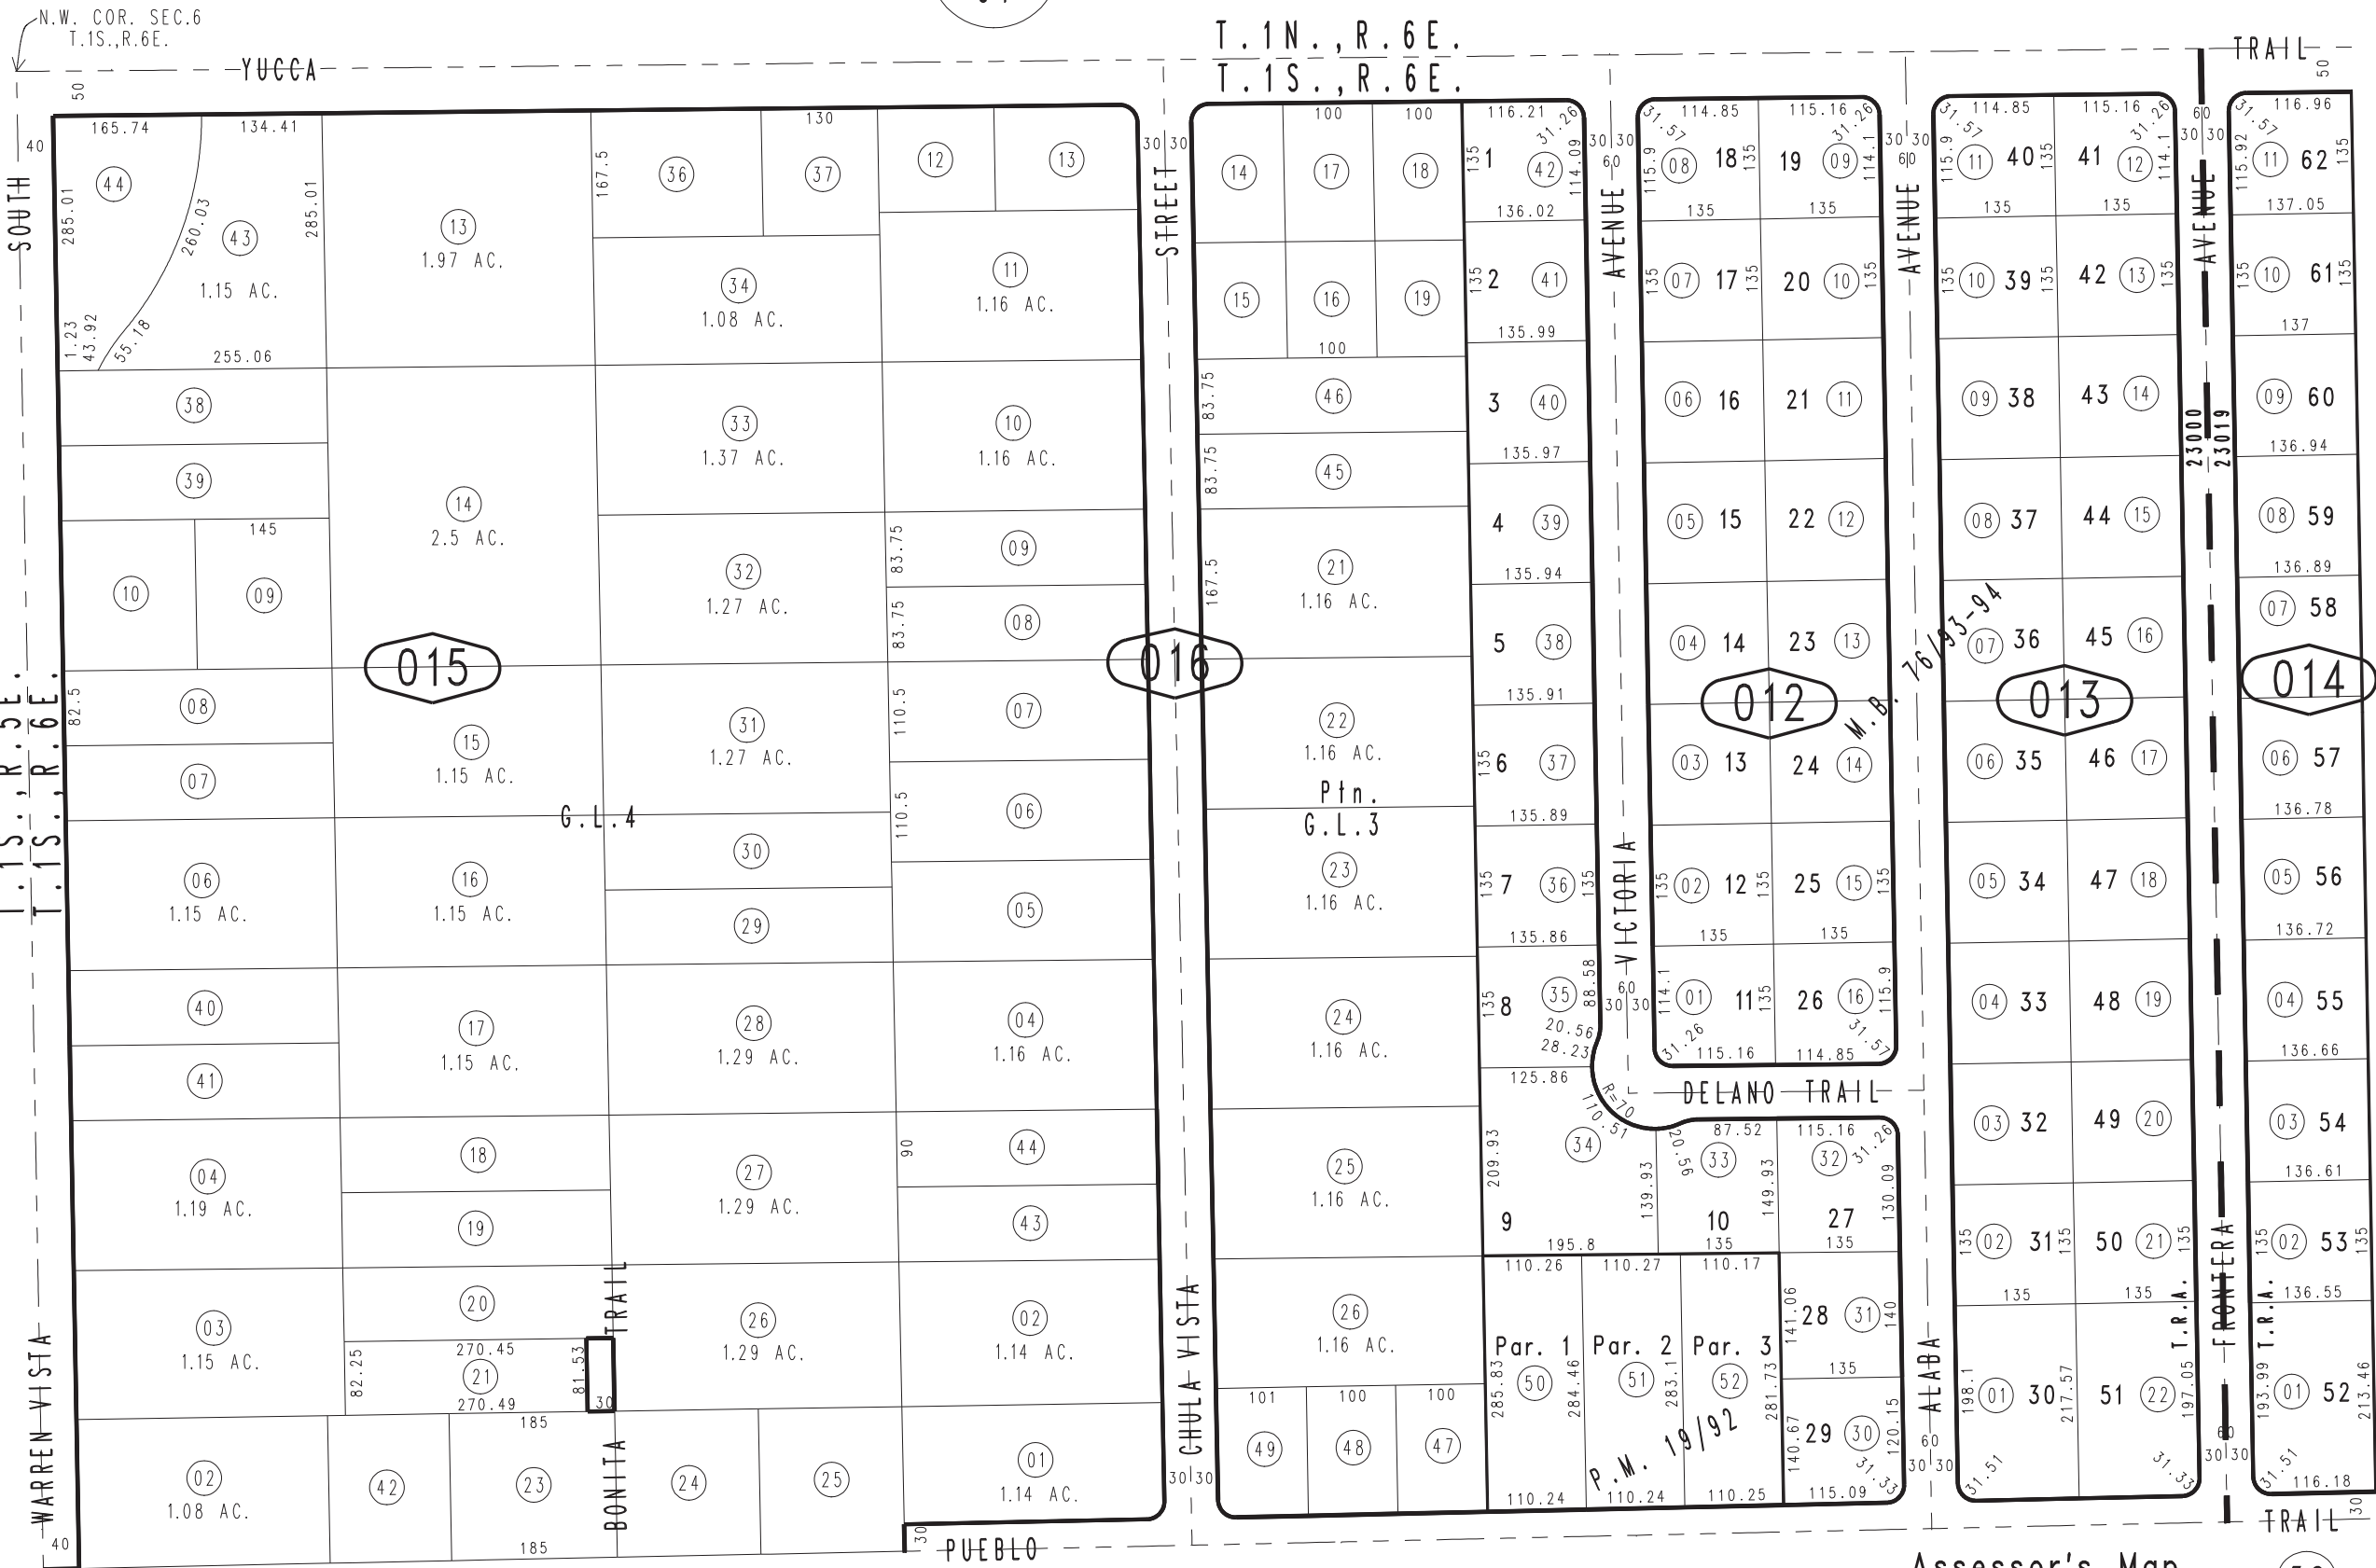

THIS MAP IS FOR THE PURPOSE OF AD VALOREM TAXATION ONLY.

Ptn. N.1/2, N.W.1/4 Fractional Sec.6, T.1S.,R.6E., S.B.B.&M. Viewcrest Heights, Tract No. 6107, M.B. 76/93-94

Town of Yucca Valley Tax Rate Area 23000 23019

0588-01

0601
01

0587
27

31

02

49