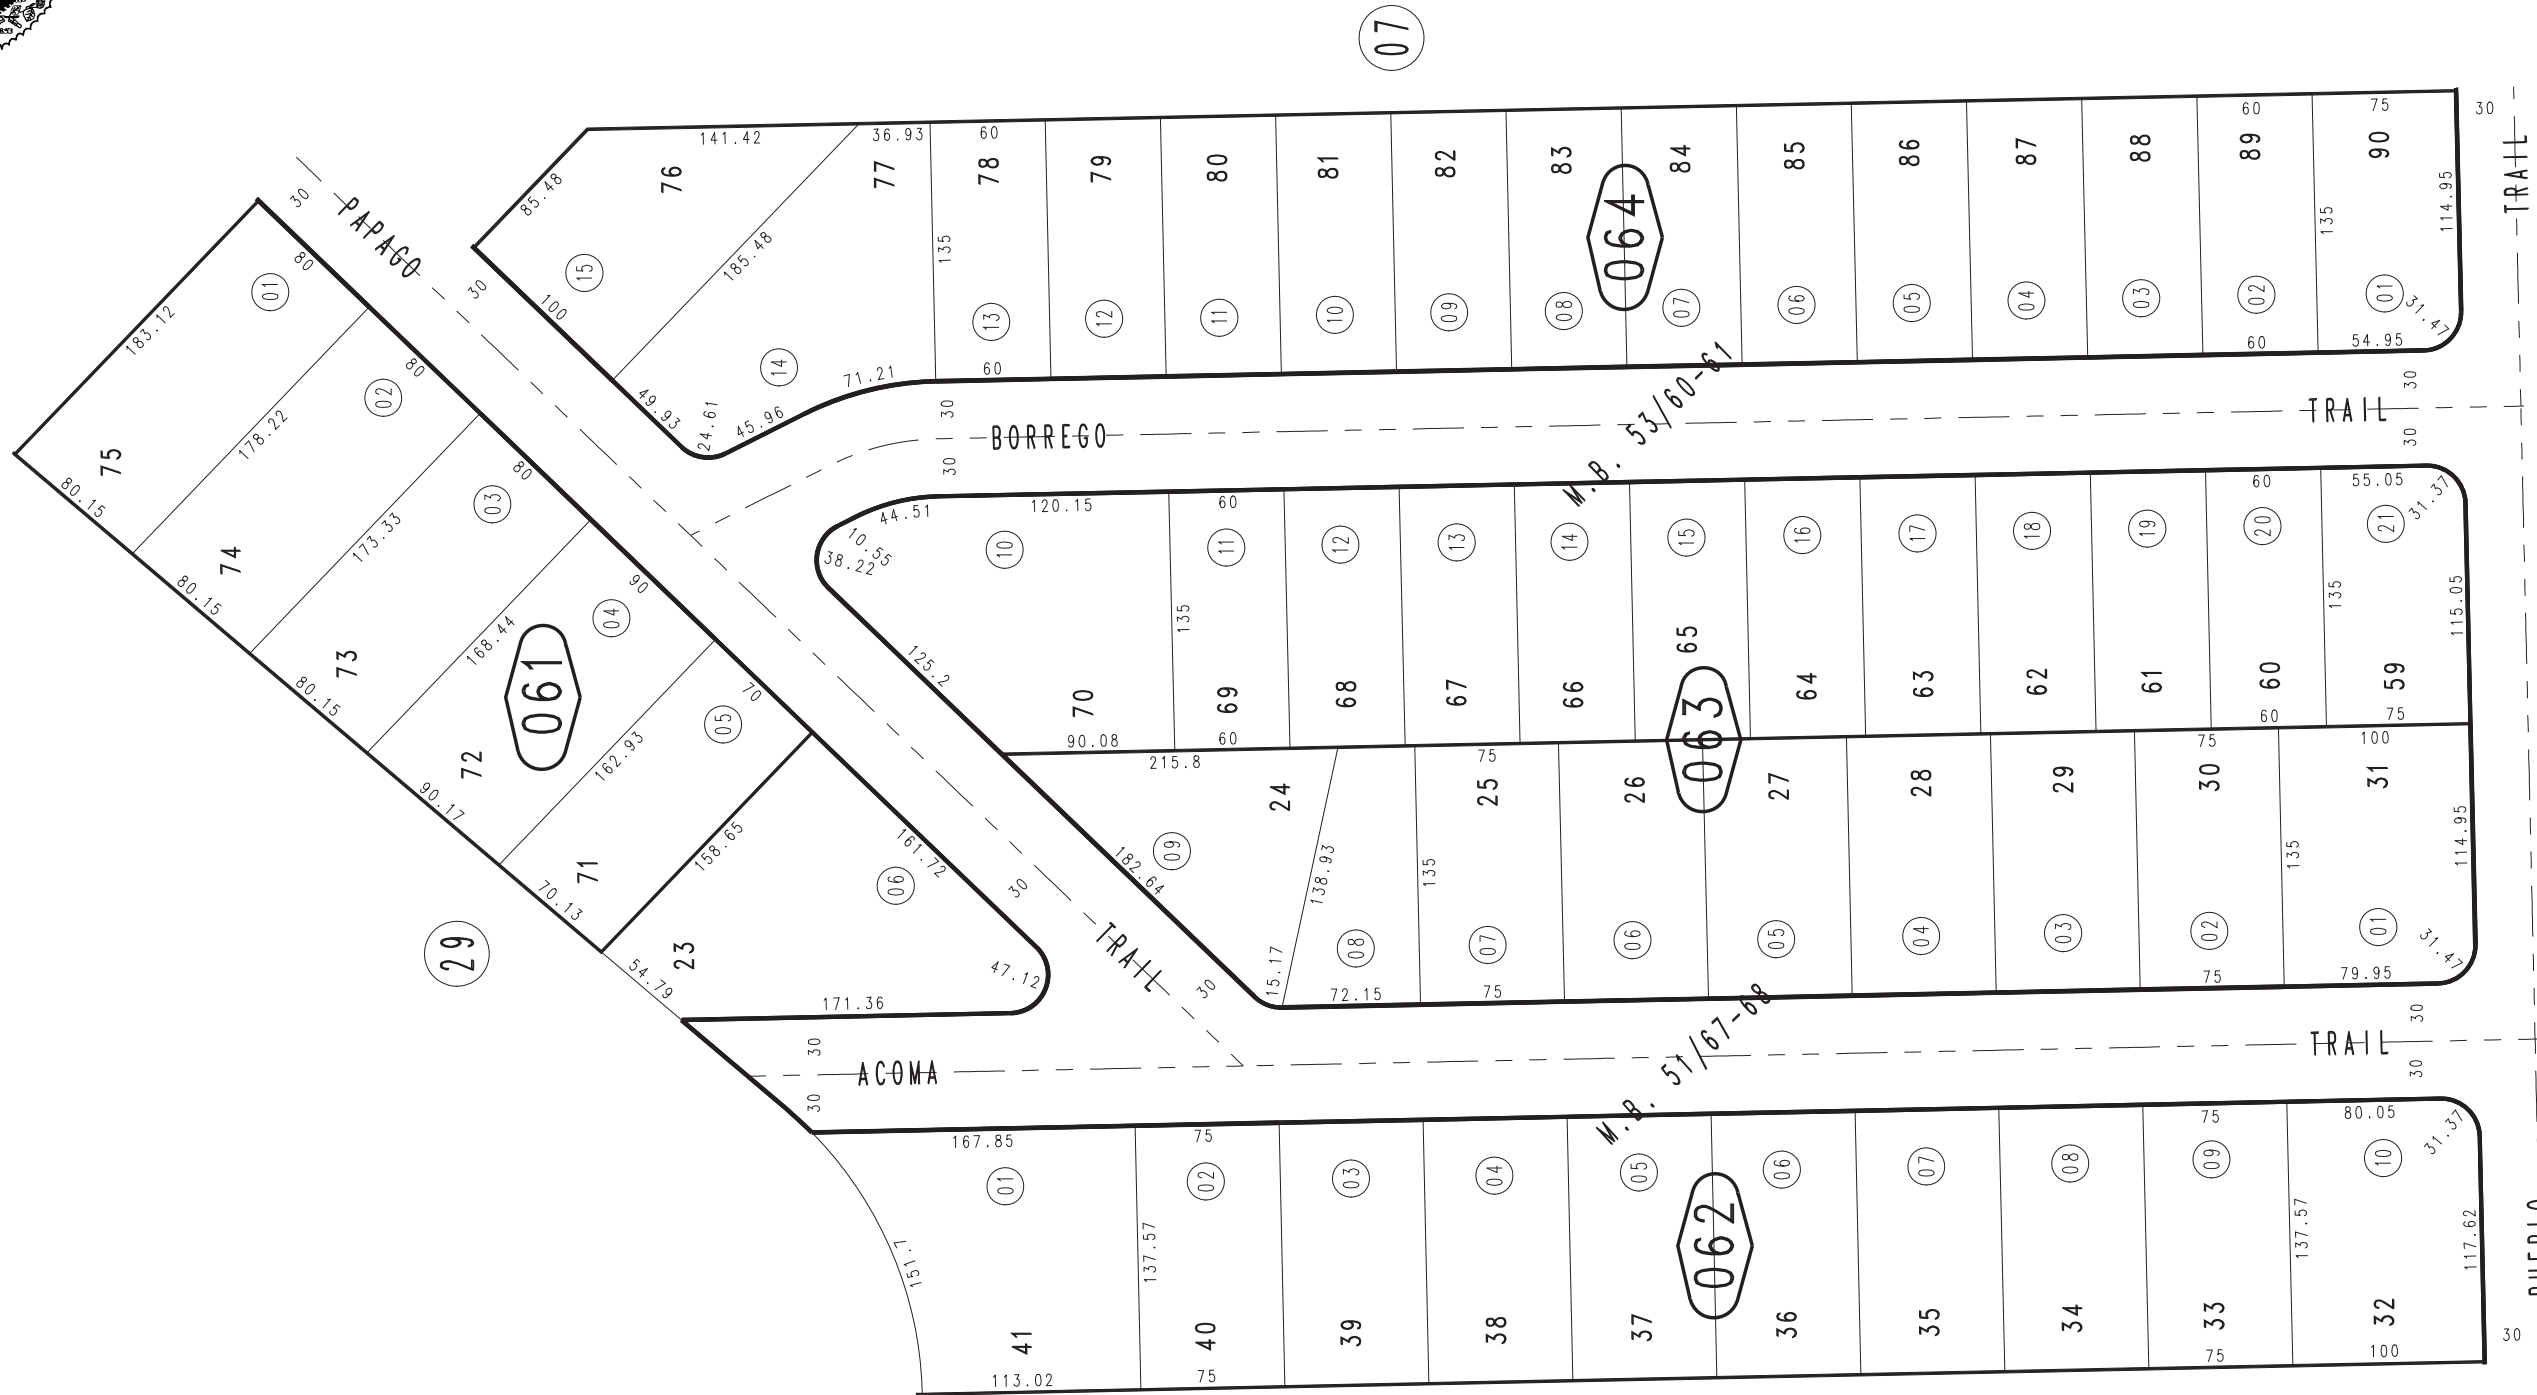

THIS MAP IS FOR THE PURPOSE OF AD VALOREM TAXATION ONLY.

Ptn. Yucca Vista No. 3, Tract No. 4155, M.B. 53/60-61
Ptn. Yucca Vista No. 2, Tract No. 3866, M.B. 51/67-68

Town of Yucca Valley
Tax Rate Area
23000

0587-06

29

07

05

0586 / 30

0586 / 29