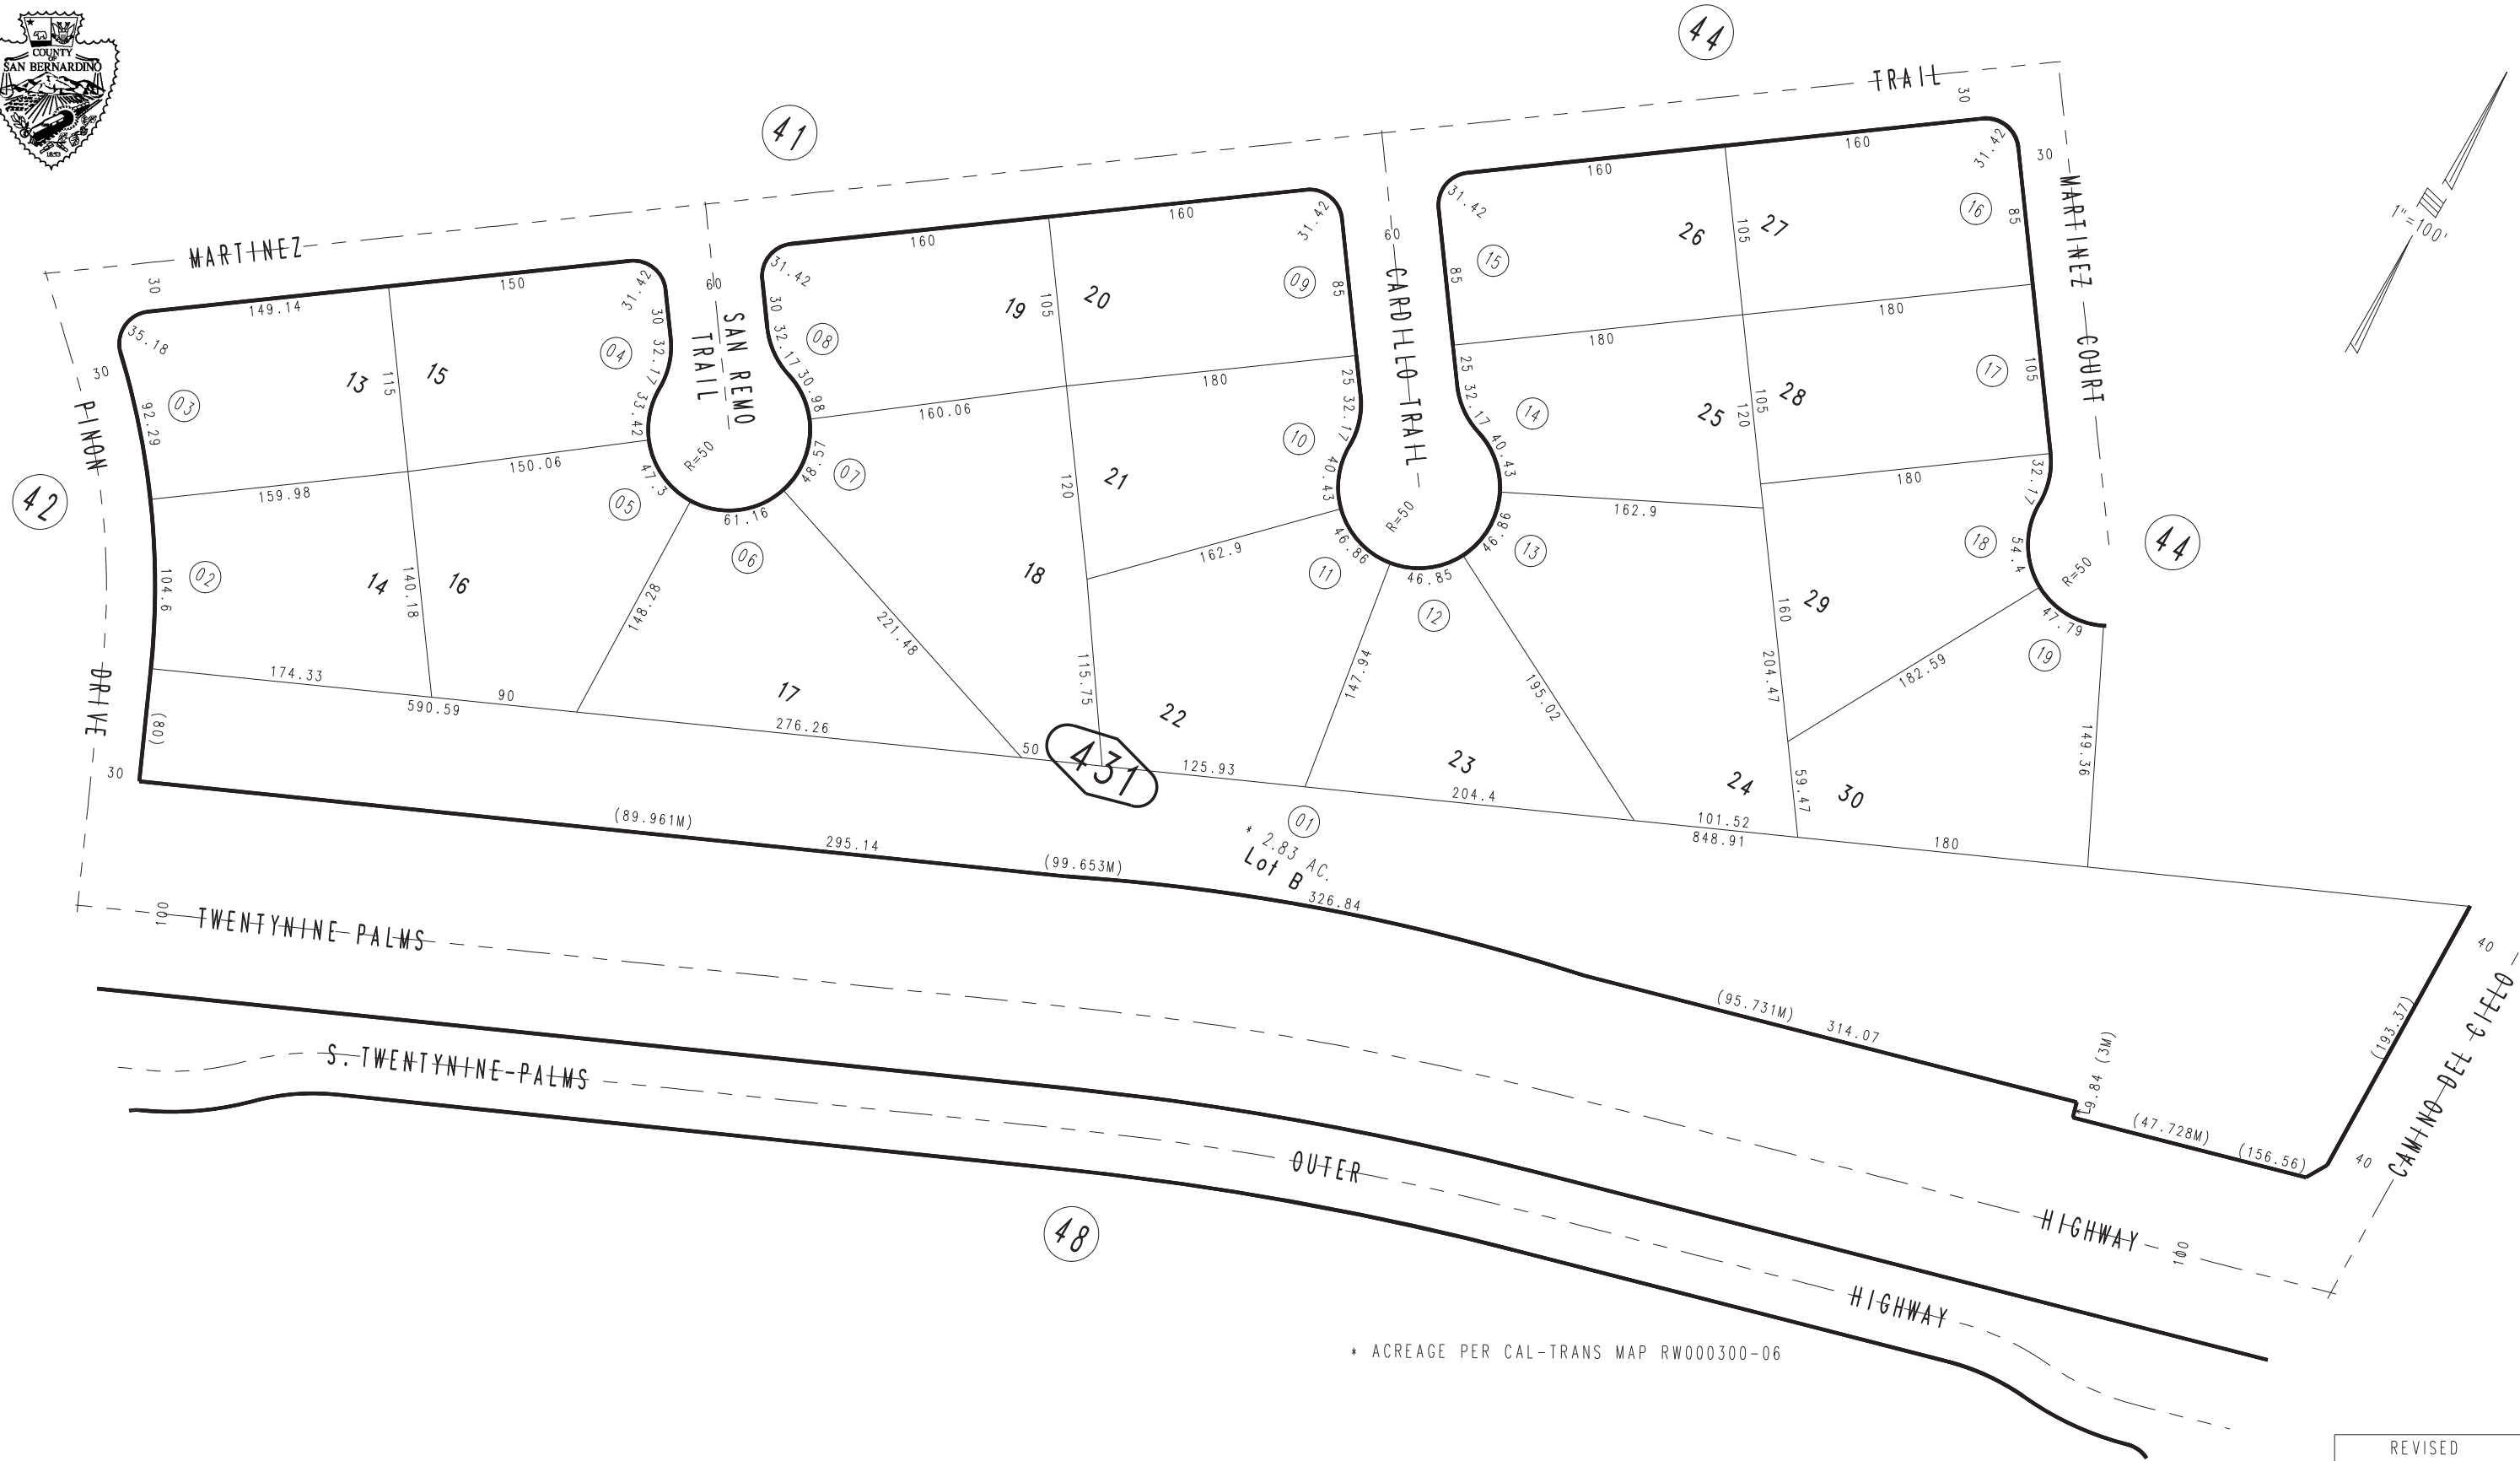

THIS MAP IS FOR THE PURPOSE
OF AD VALOREM TAXATION ONLY.

Ptn. Tract No. 6143, M.B. 77/59-63

Town of Yucca Valley
Tax Rate Area
23019

0586-43

431
* 2.83 AC.
Lot B
326.84

* ACREAGE PER CAL-TRANS MAP RW000300-06