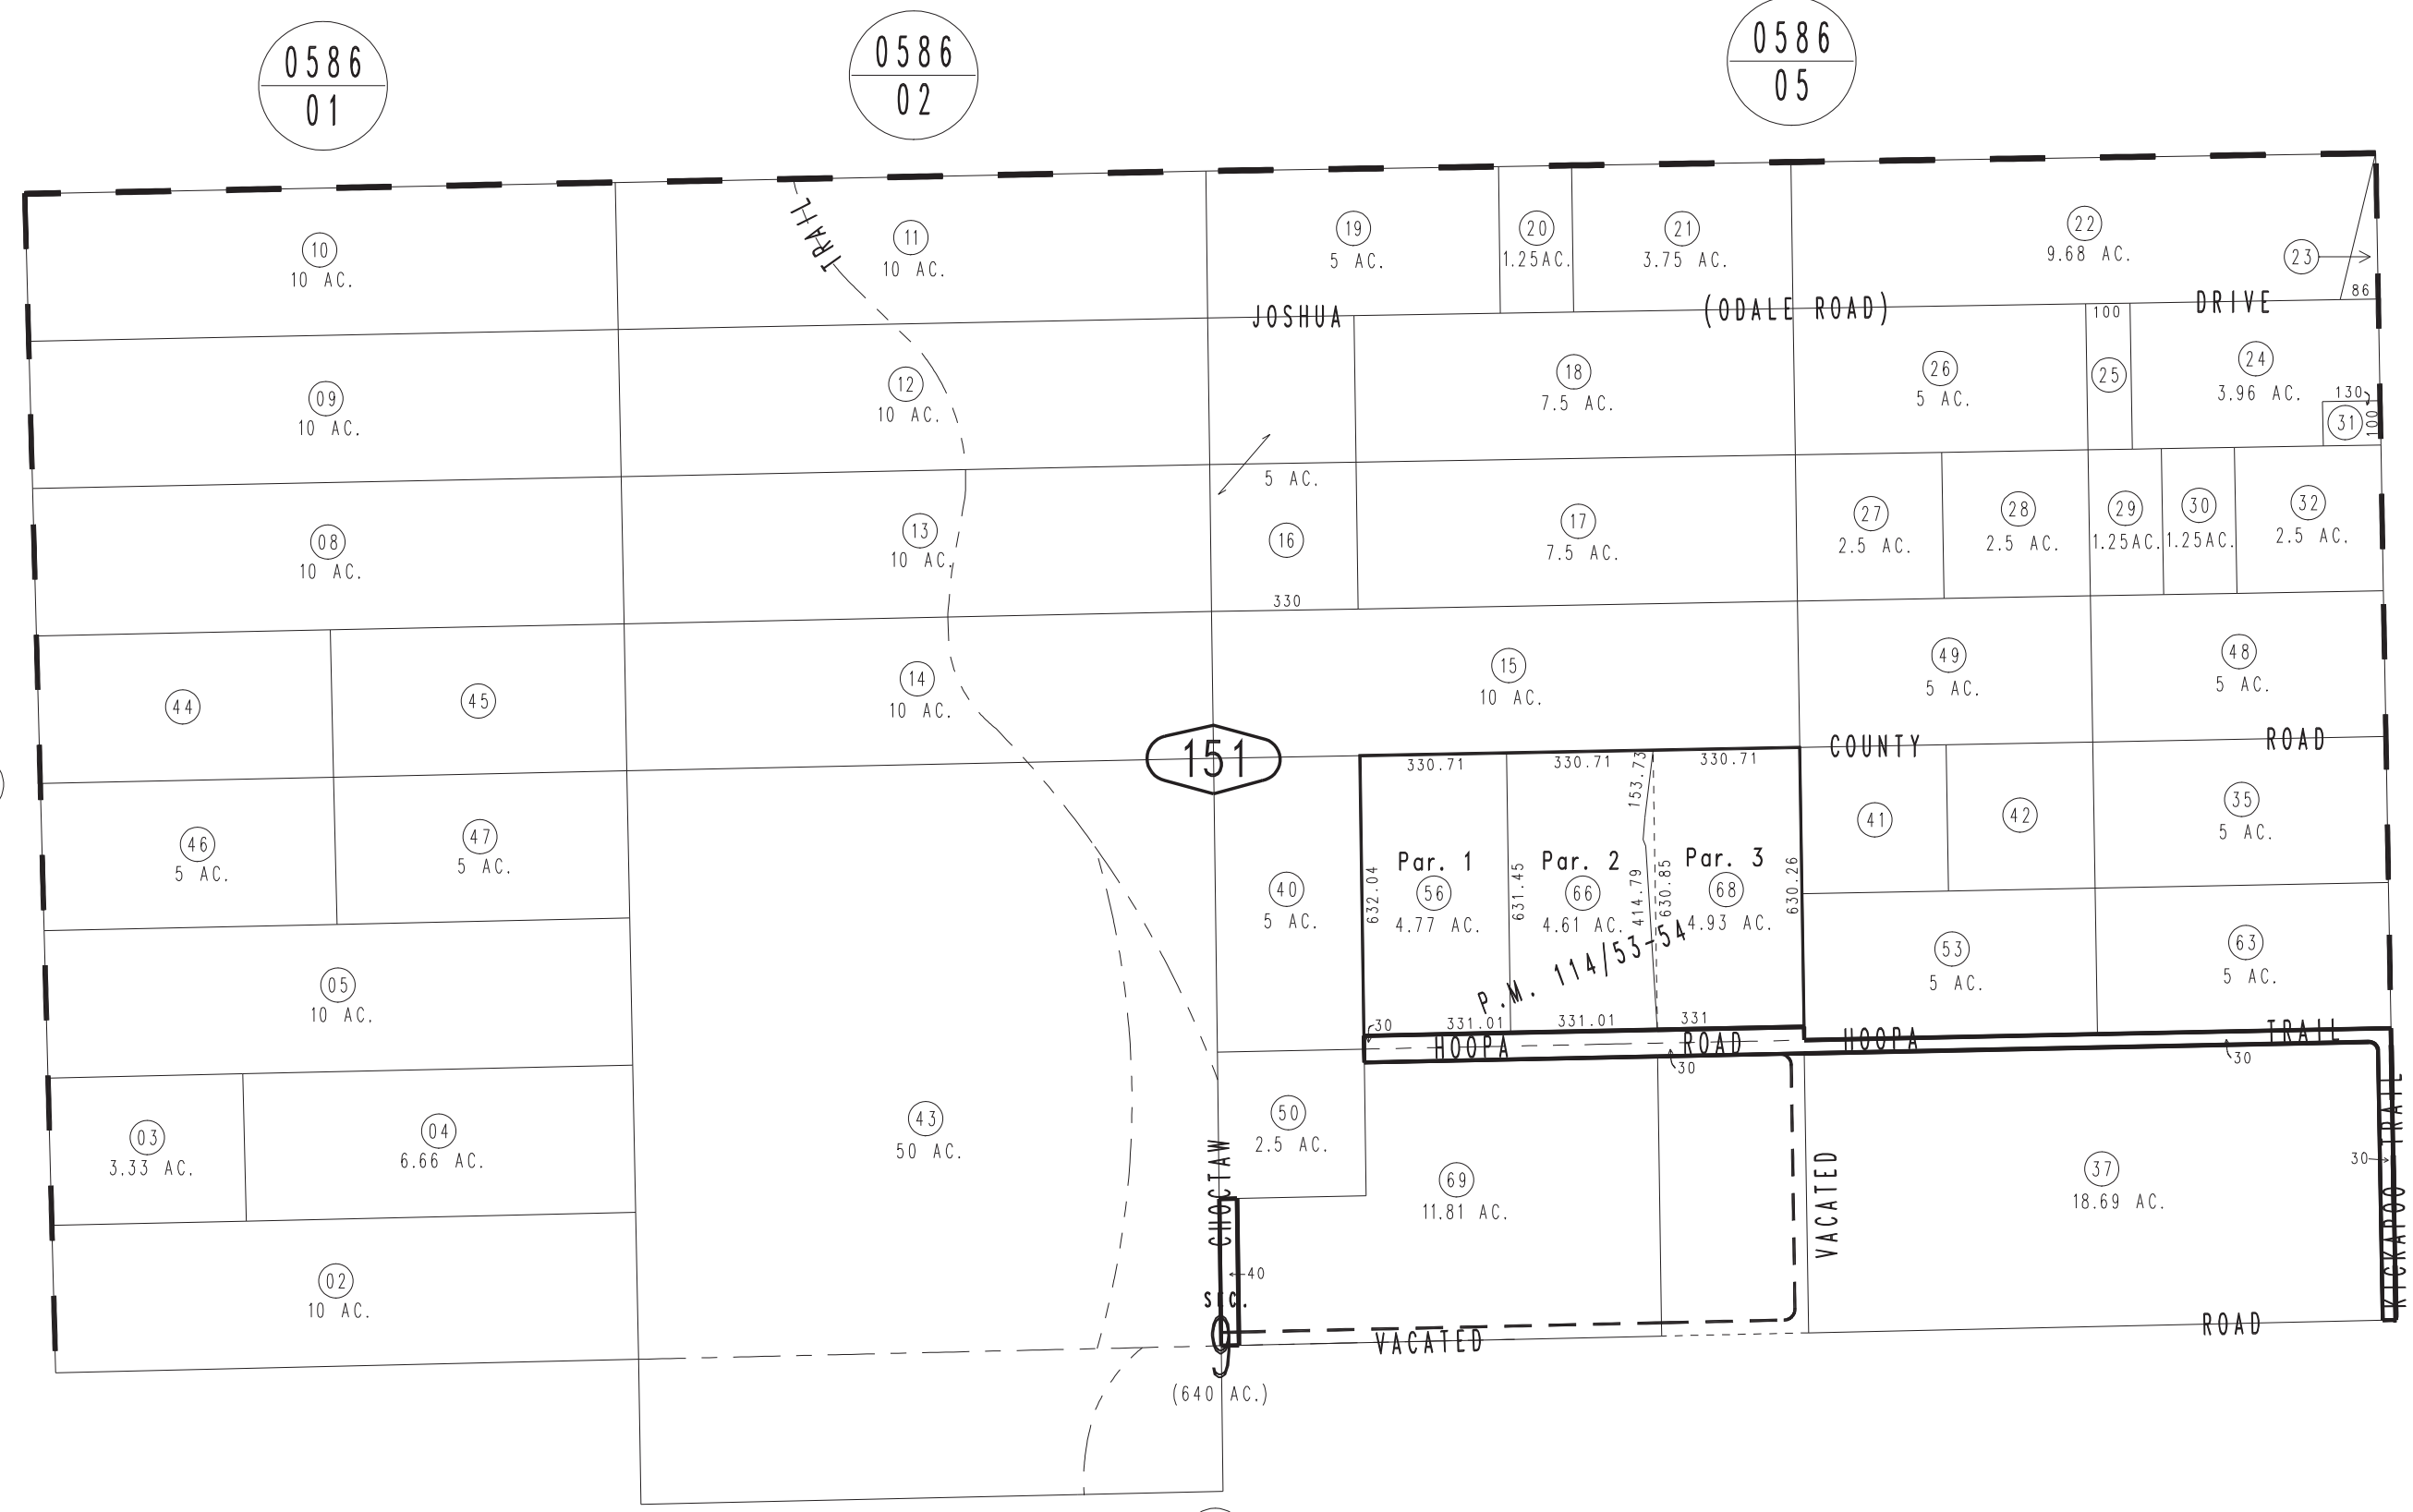

THIS MAP IS FOR THE PURPOSE OF AD VALOREM TAXATION ONLY.

N.1/2 Sec.9, T.1S.,R.5E., S.B.B.&M.

Town of Yucca Valley
Tax Rate Area
23001

0585-15

14

13

26

16