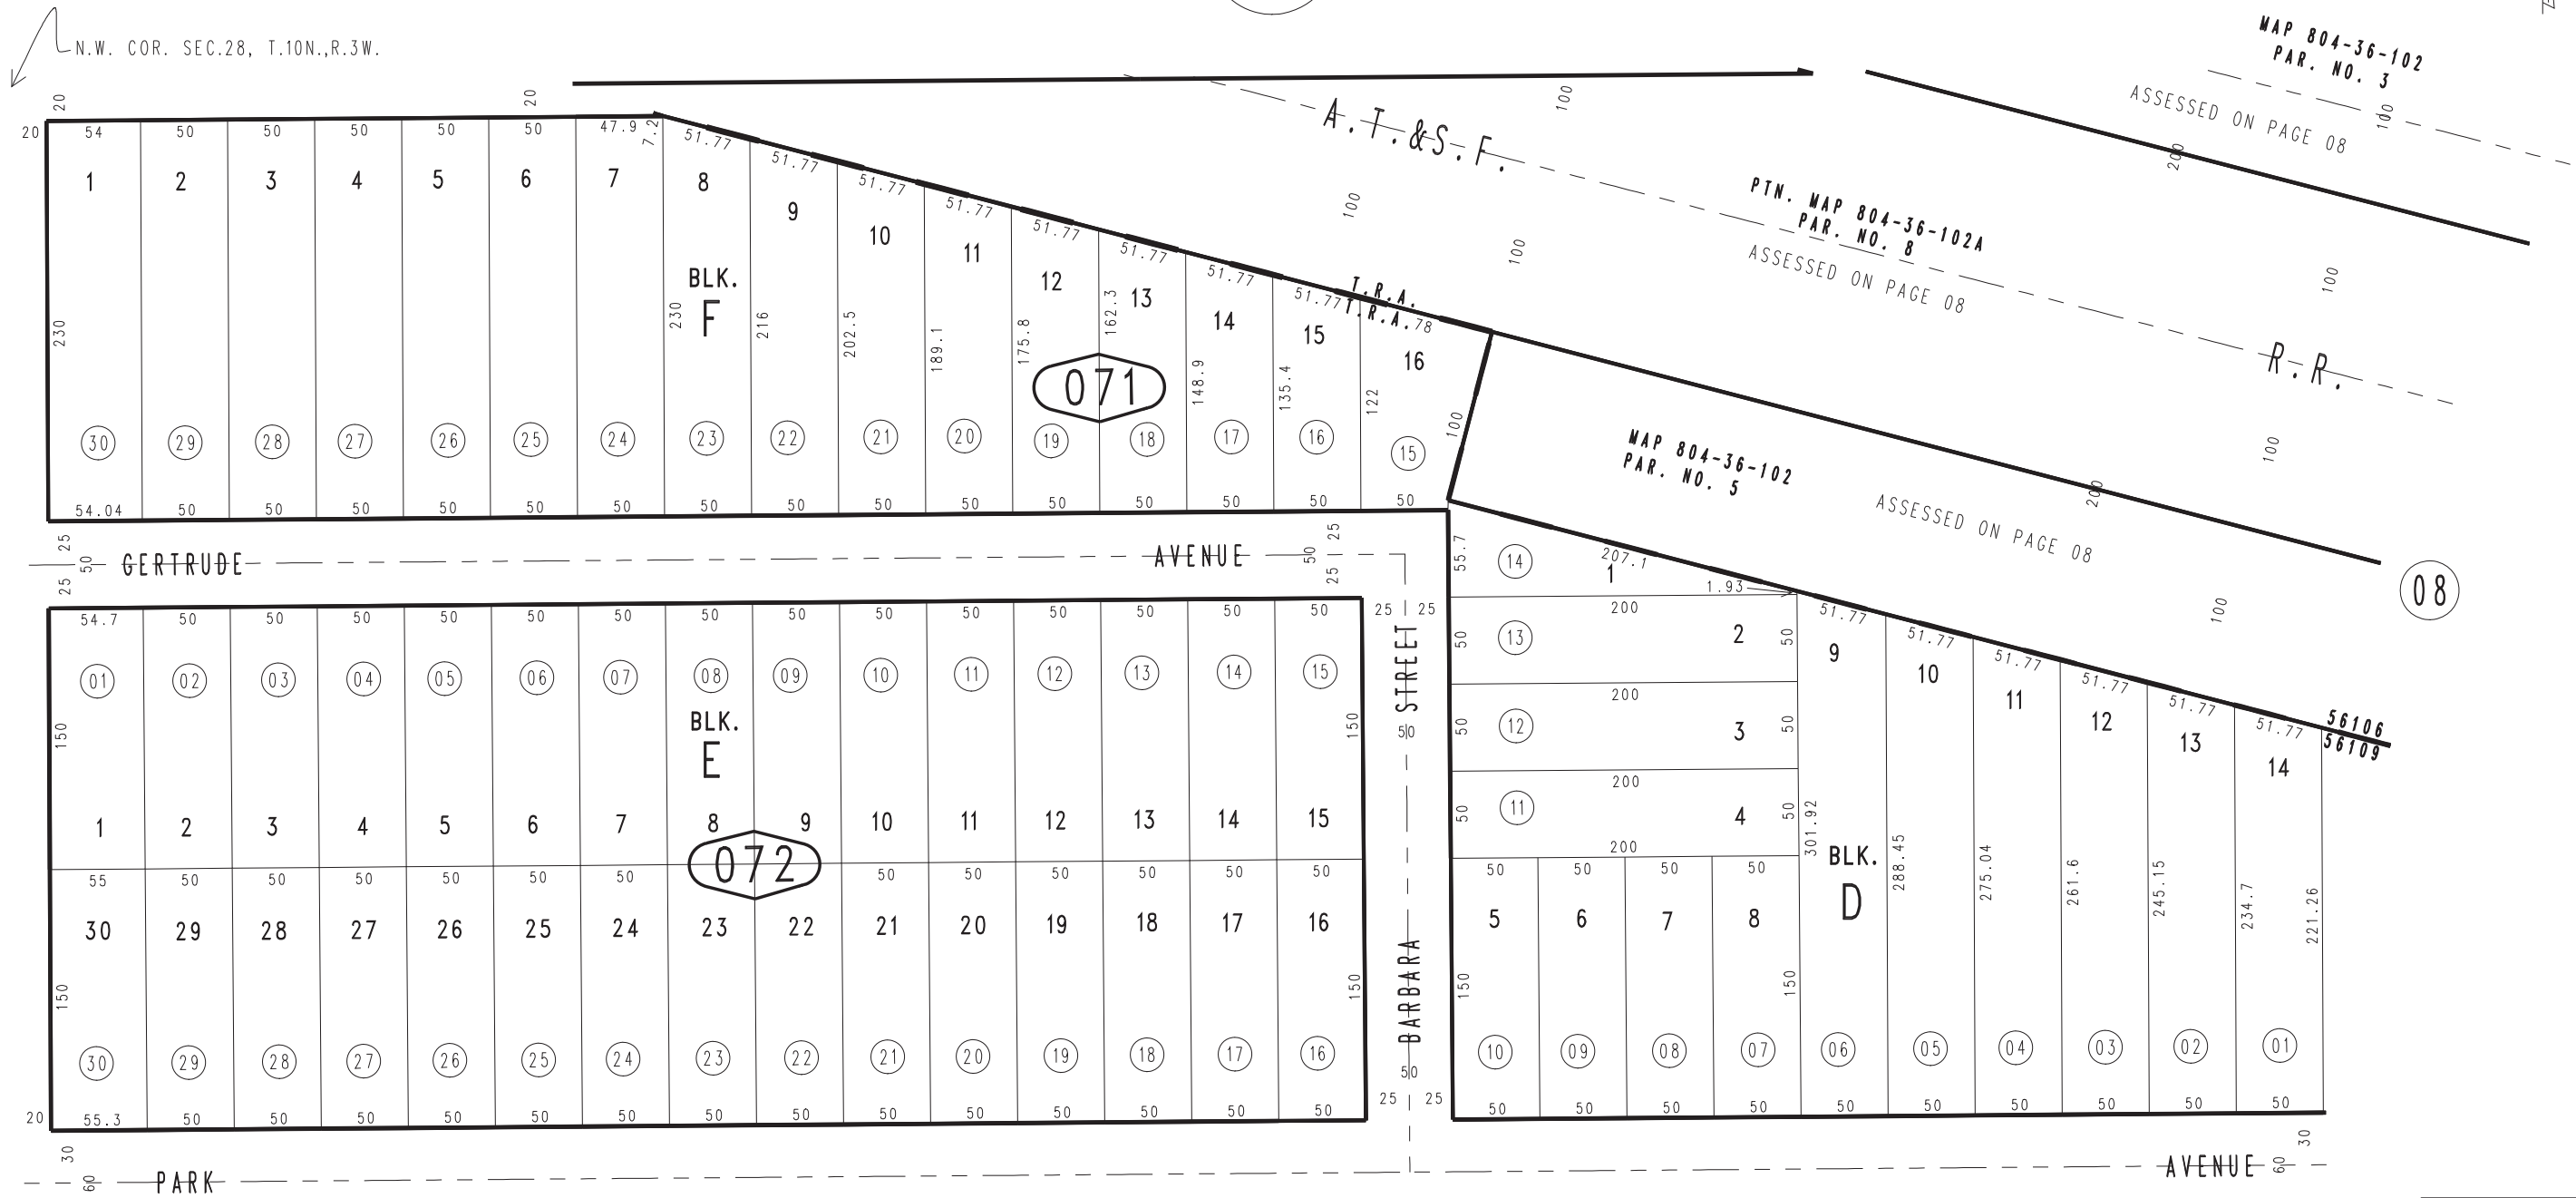

THIS MAP IS FOR THE PURPOSE OF AD VALOREM TAXATION ONLY.

Ptn. Hinkley Townsite
M.B. 19/100

Barstow Unified
Tax Rate Area
56106,56109

0494-07

0495
21

06

08

19