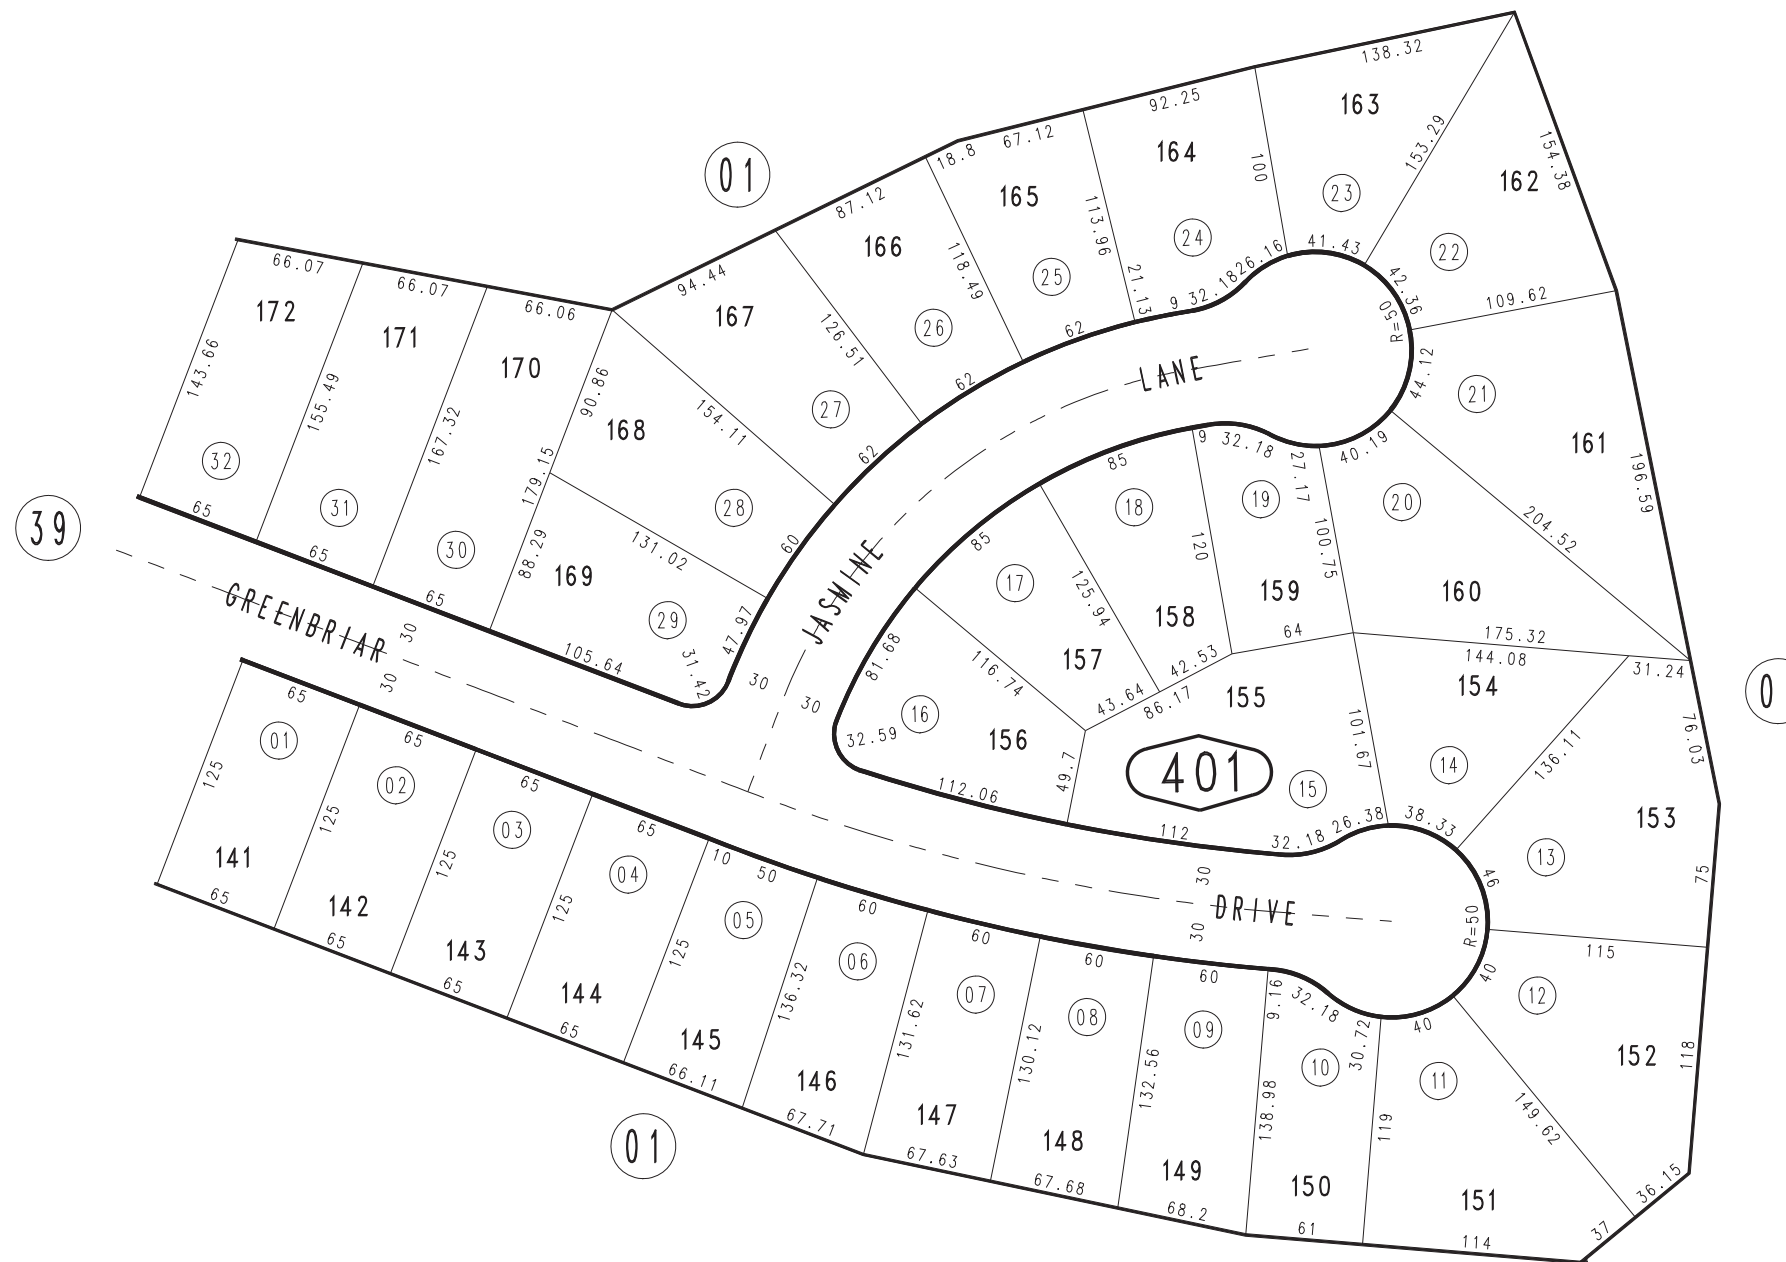

THIS MAP IS FOR THE PURPOSE
OF AD VALOREM TAXATION ONLY.

Ptn. Tract No. 8313, M.B. 112/59-67

Helendale
Tax Rate Area
78005

0467-40

REVISED