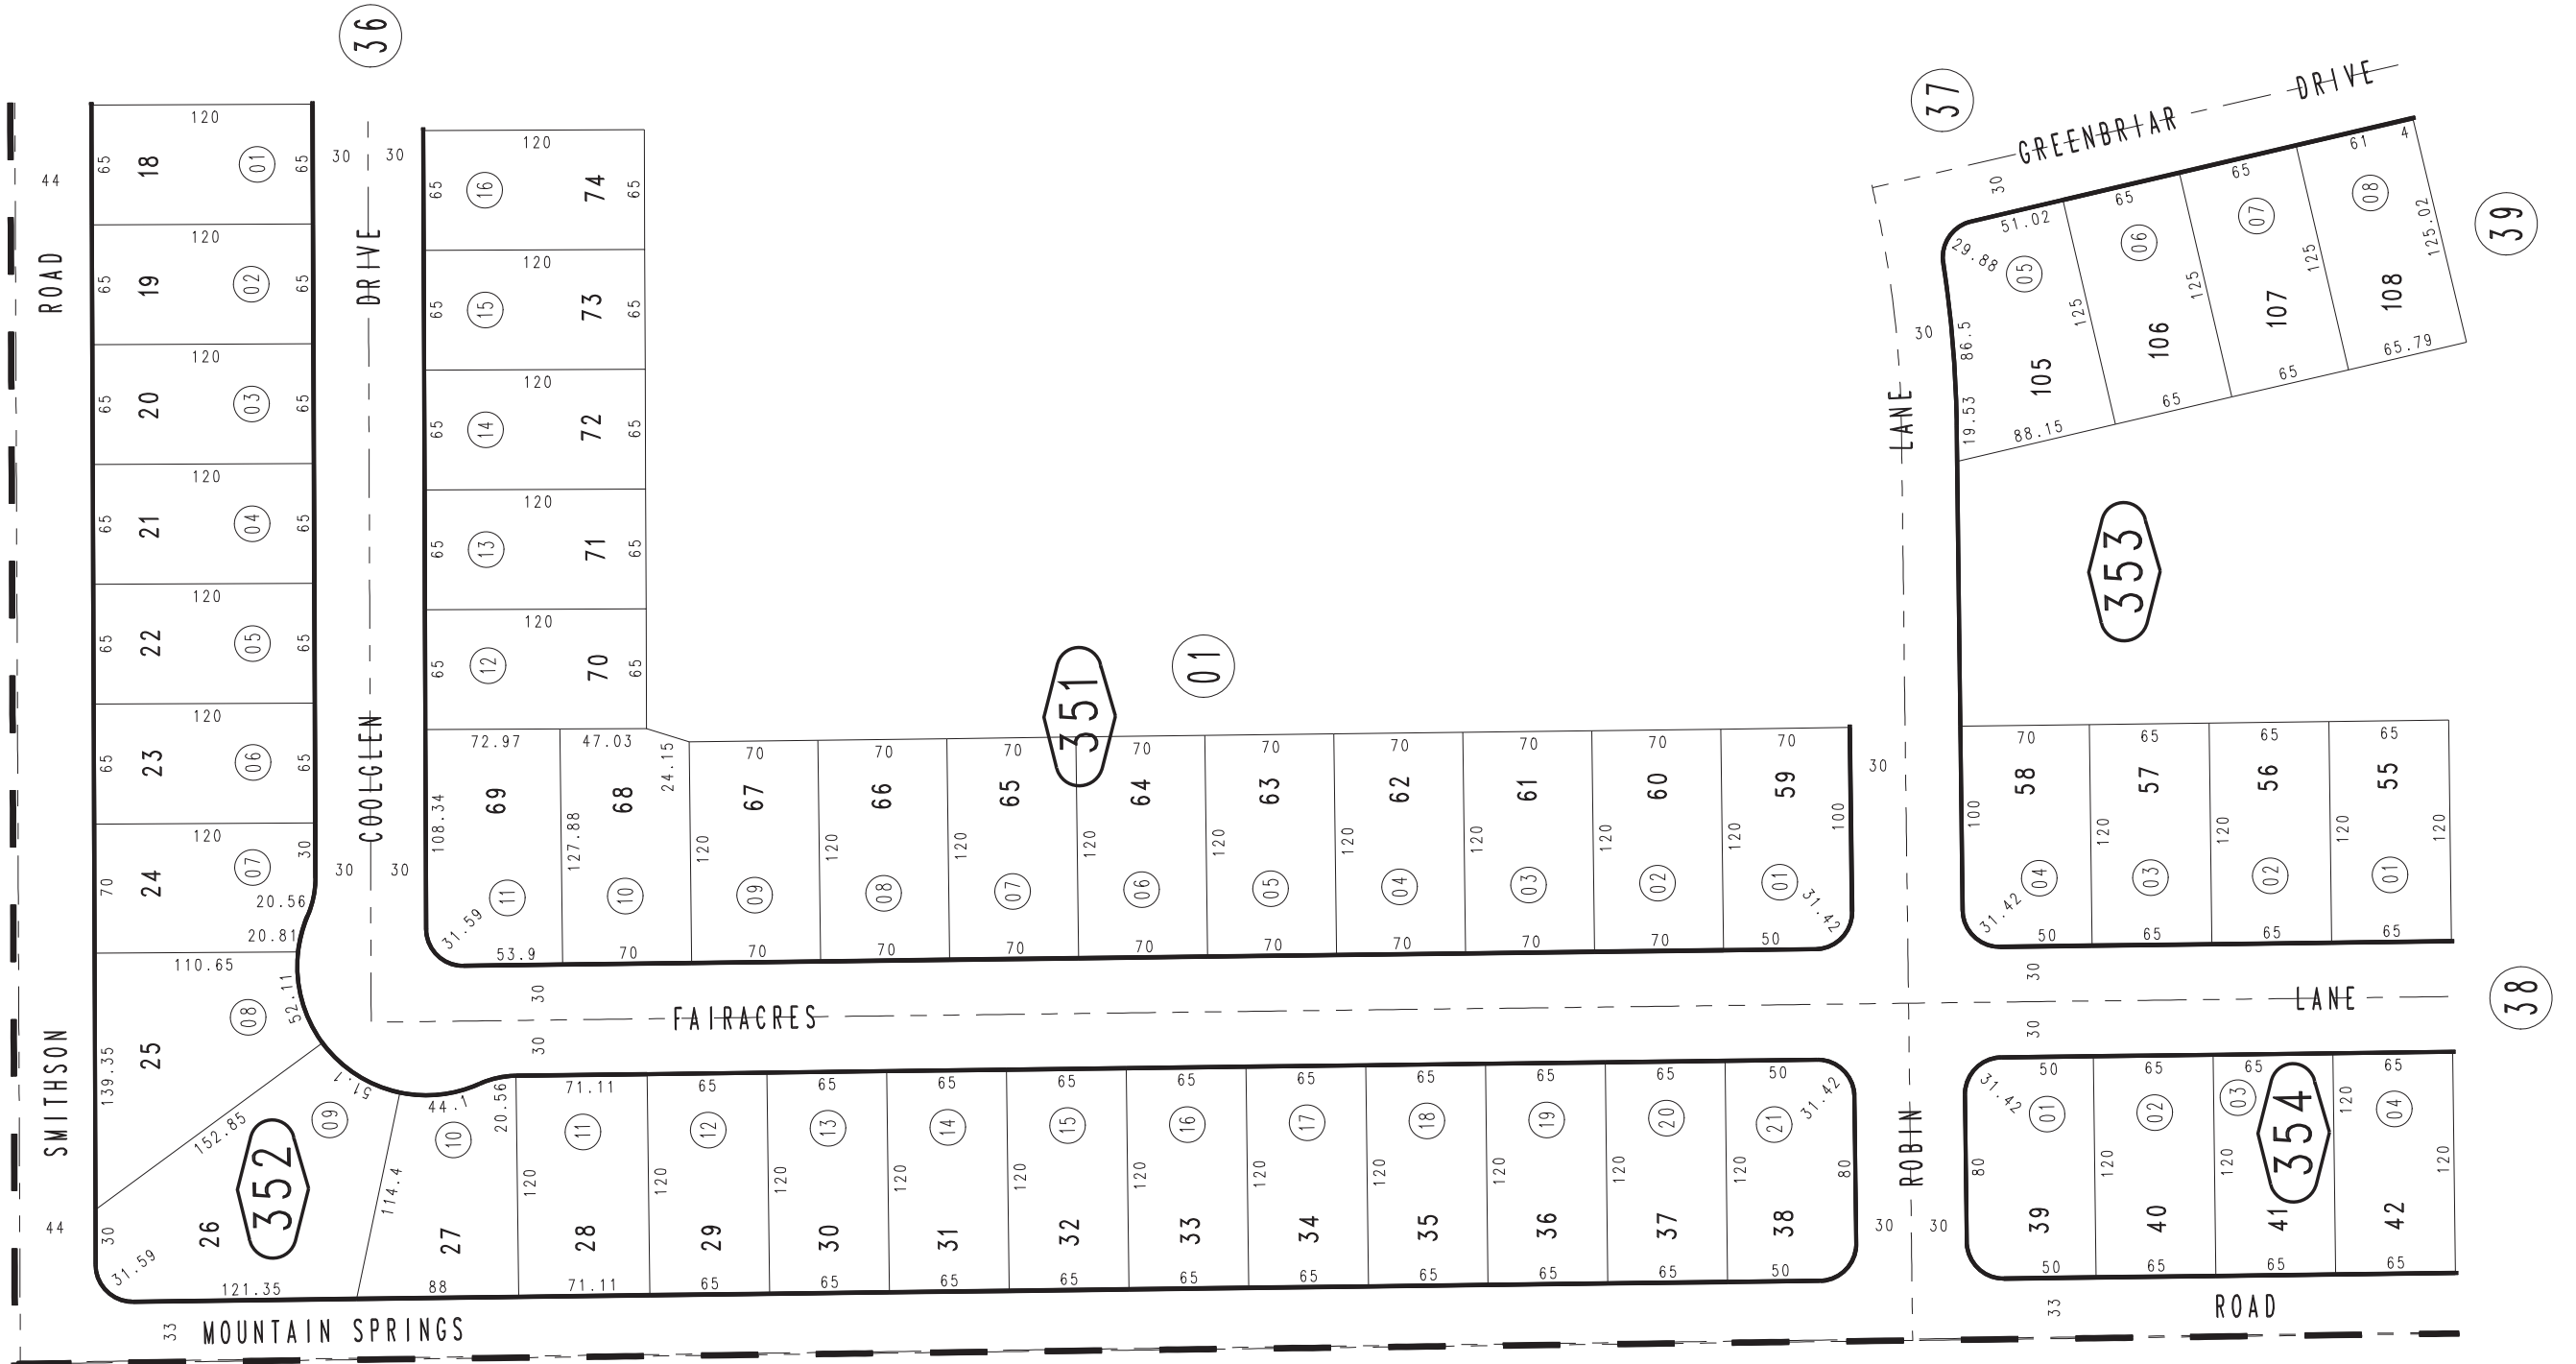

THIS MAP IS FOR THE PURPOSE OF AD VALOREM TAXATION ONLY.

Ptn. Tract No. 8313, M.B. 112/59-67

Helendale  
Tax Rate Area  
78005

0467-35

0466  
18

0465  
63