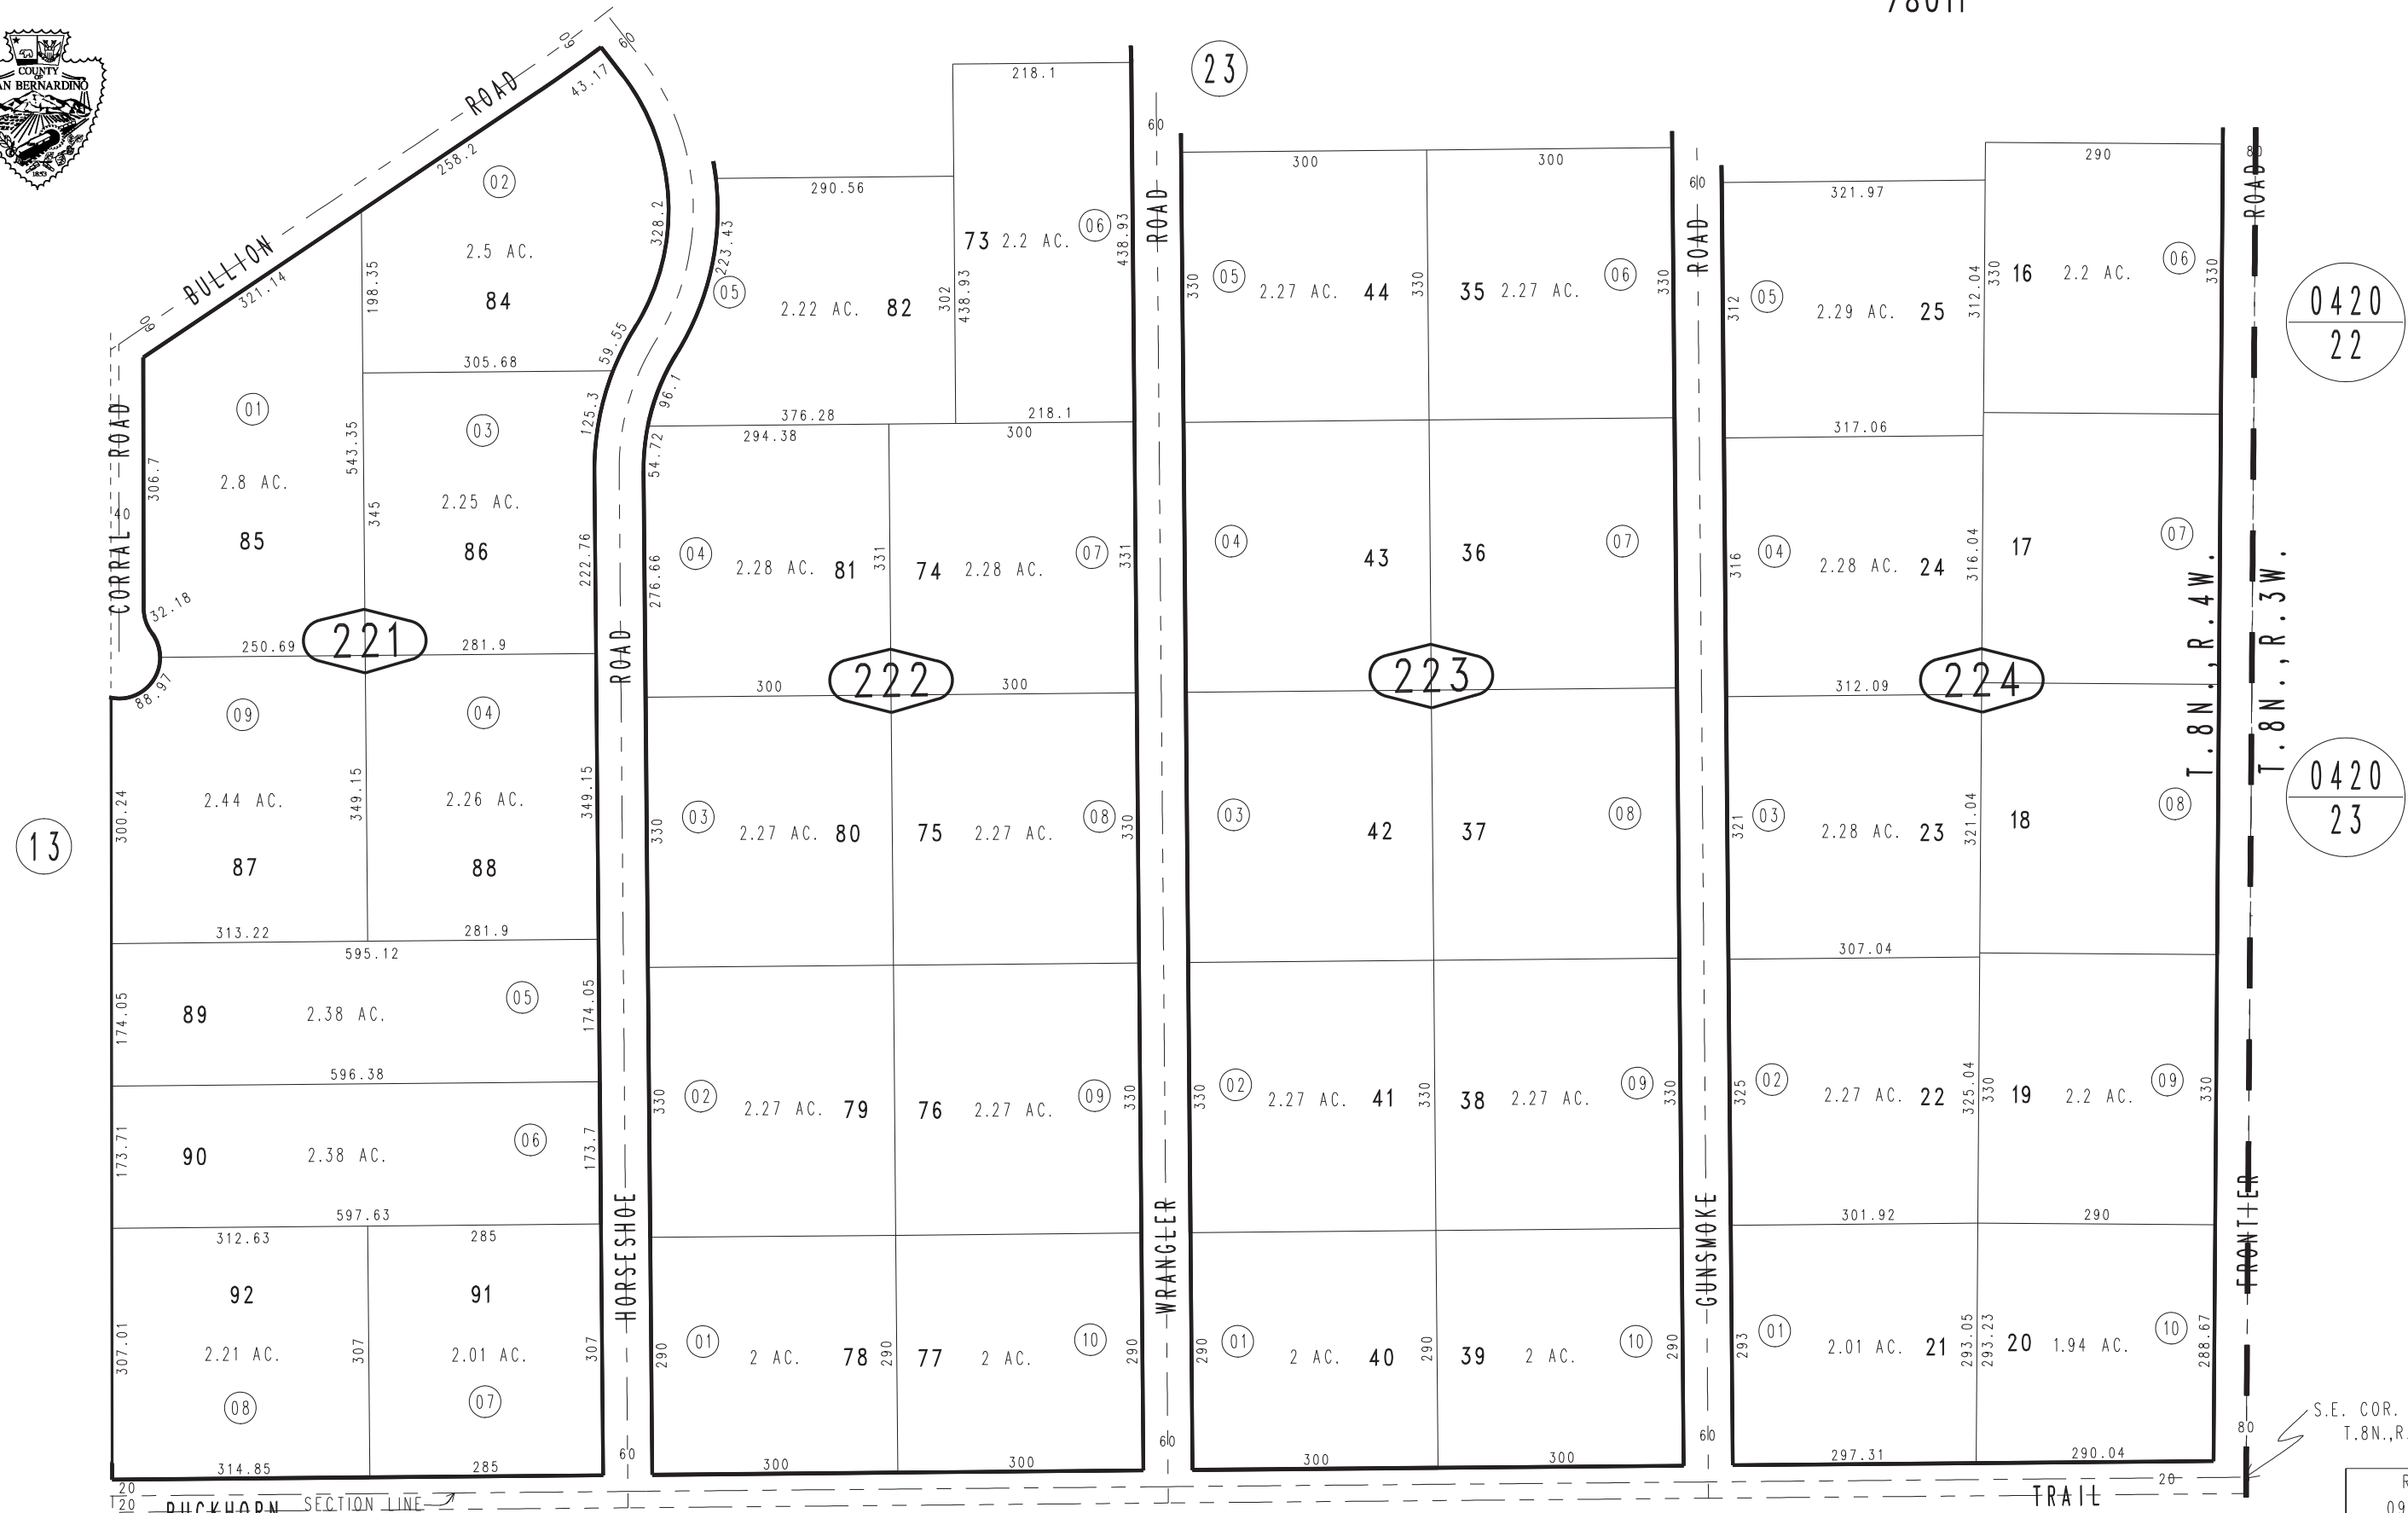

THIS MAP IS FOR THE PURPOSE OF AD VALOREM TAXATION ONLY.

Ptn. Tract No. 5695, M.B. 73/5-6

Helendale
Tax Rate Area
78011

0466-22

0420
22

0420
23

S.E. COR. SEC.13
T.8N.,R.4W.

REVISED
09/07/05 RM