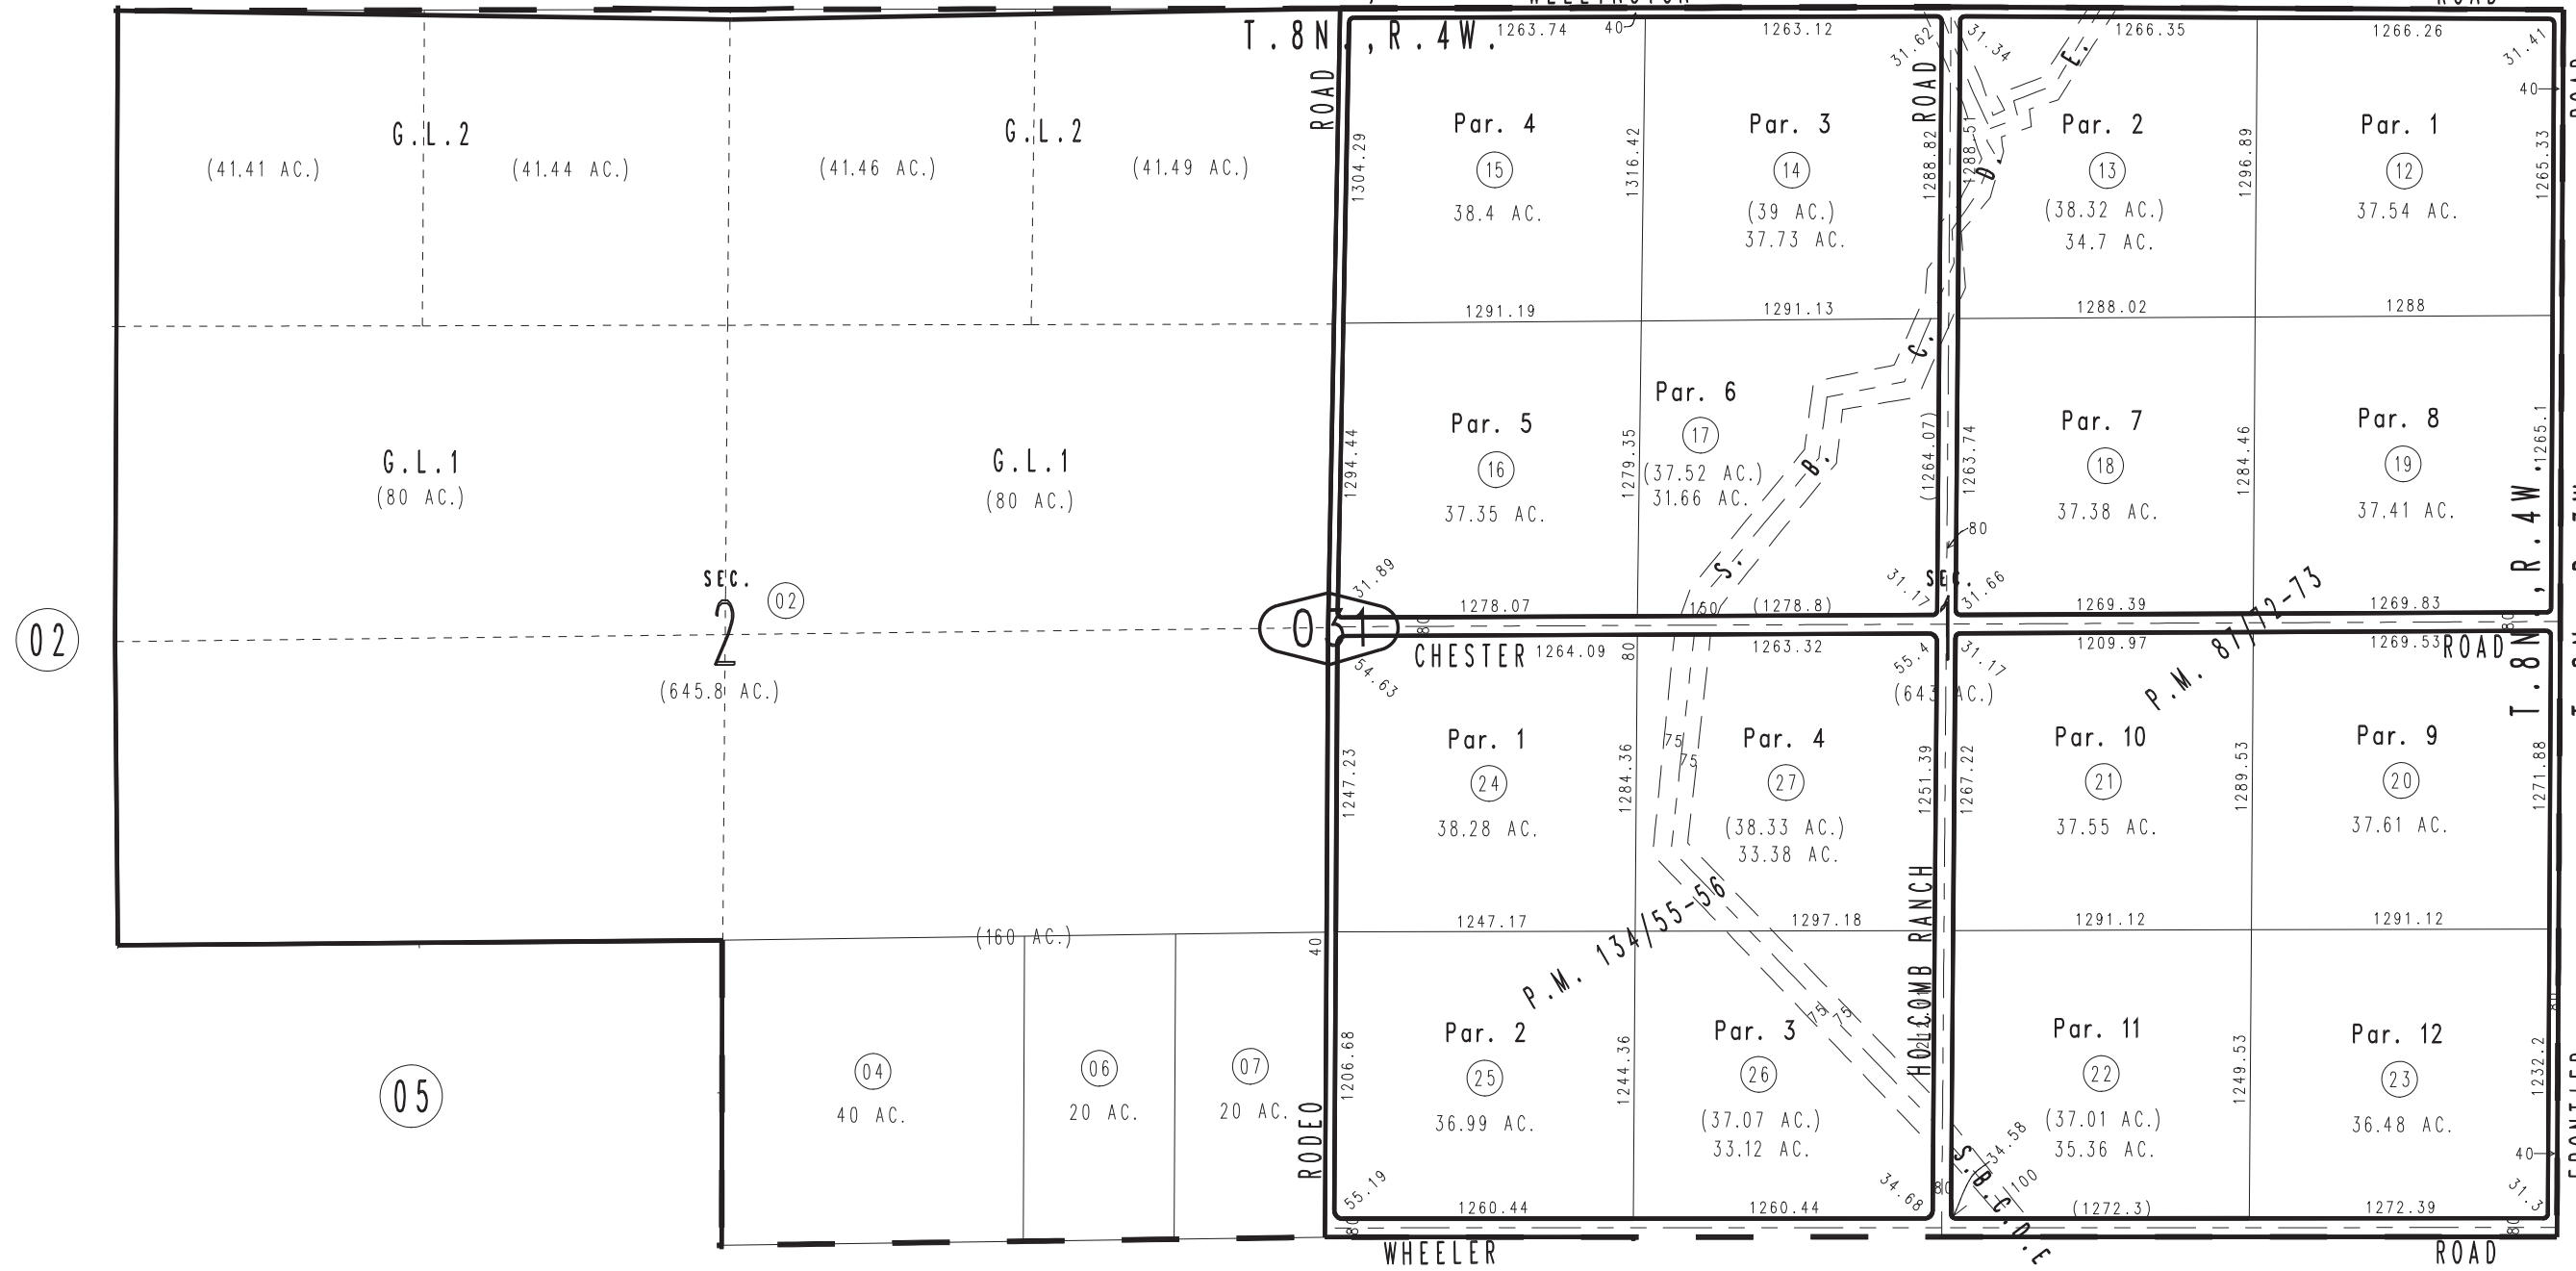

THIS MAP IS FOR THE PURPOSE OF AD VALOREM TAXATION ONLY.

Fractional Sec.1 & Ptn. Fractional Sec.2, T.8N.,R4W., S.B.B.&M.

Helendale
Tax Rate Area
78010

0466-03

0420
03

0420
11