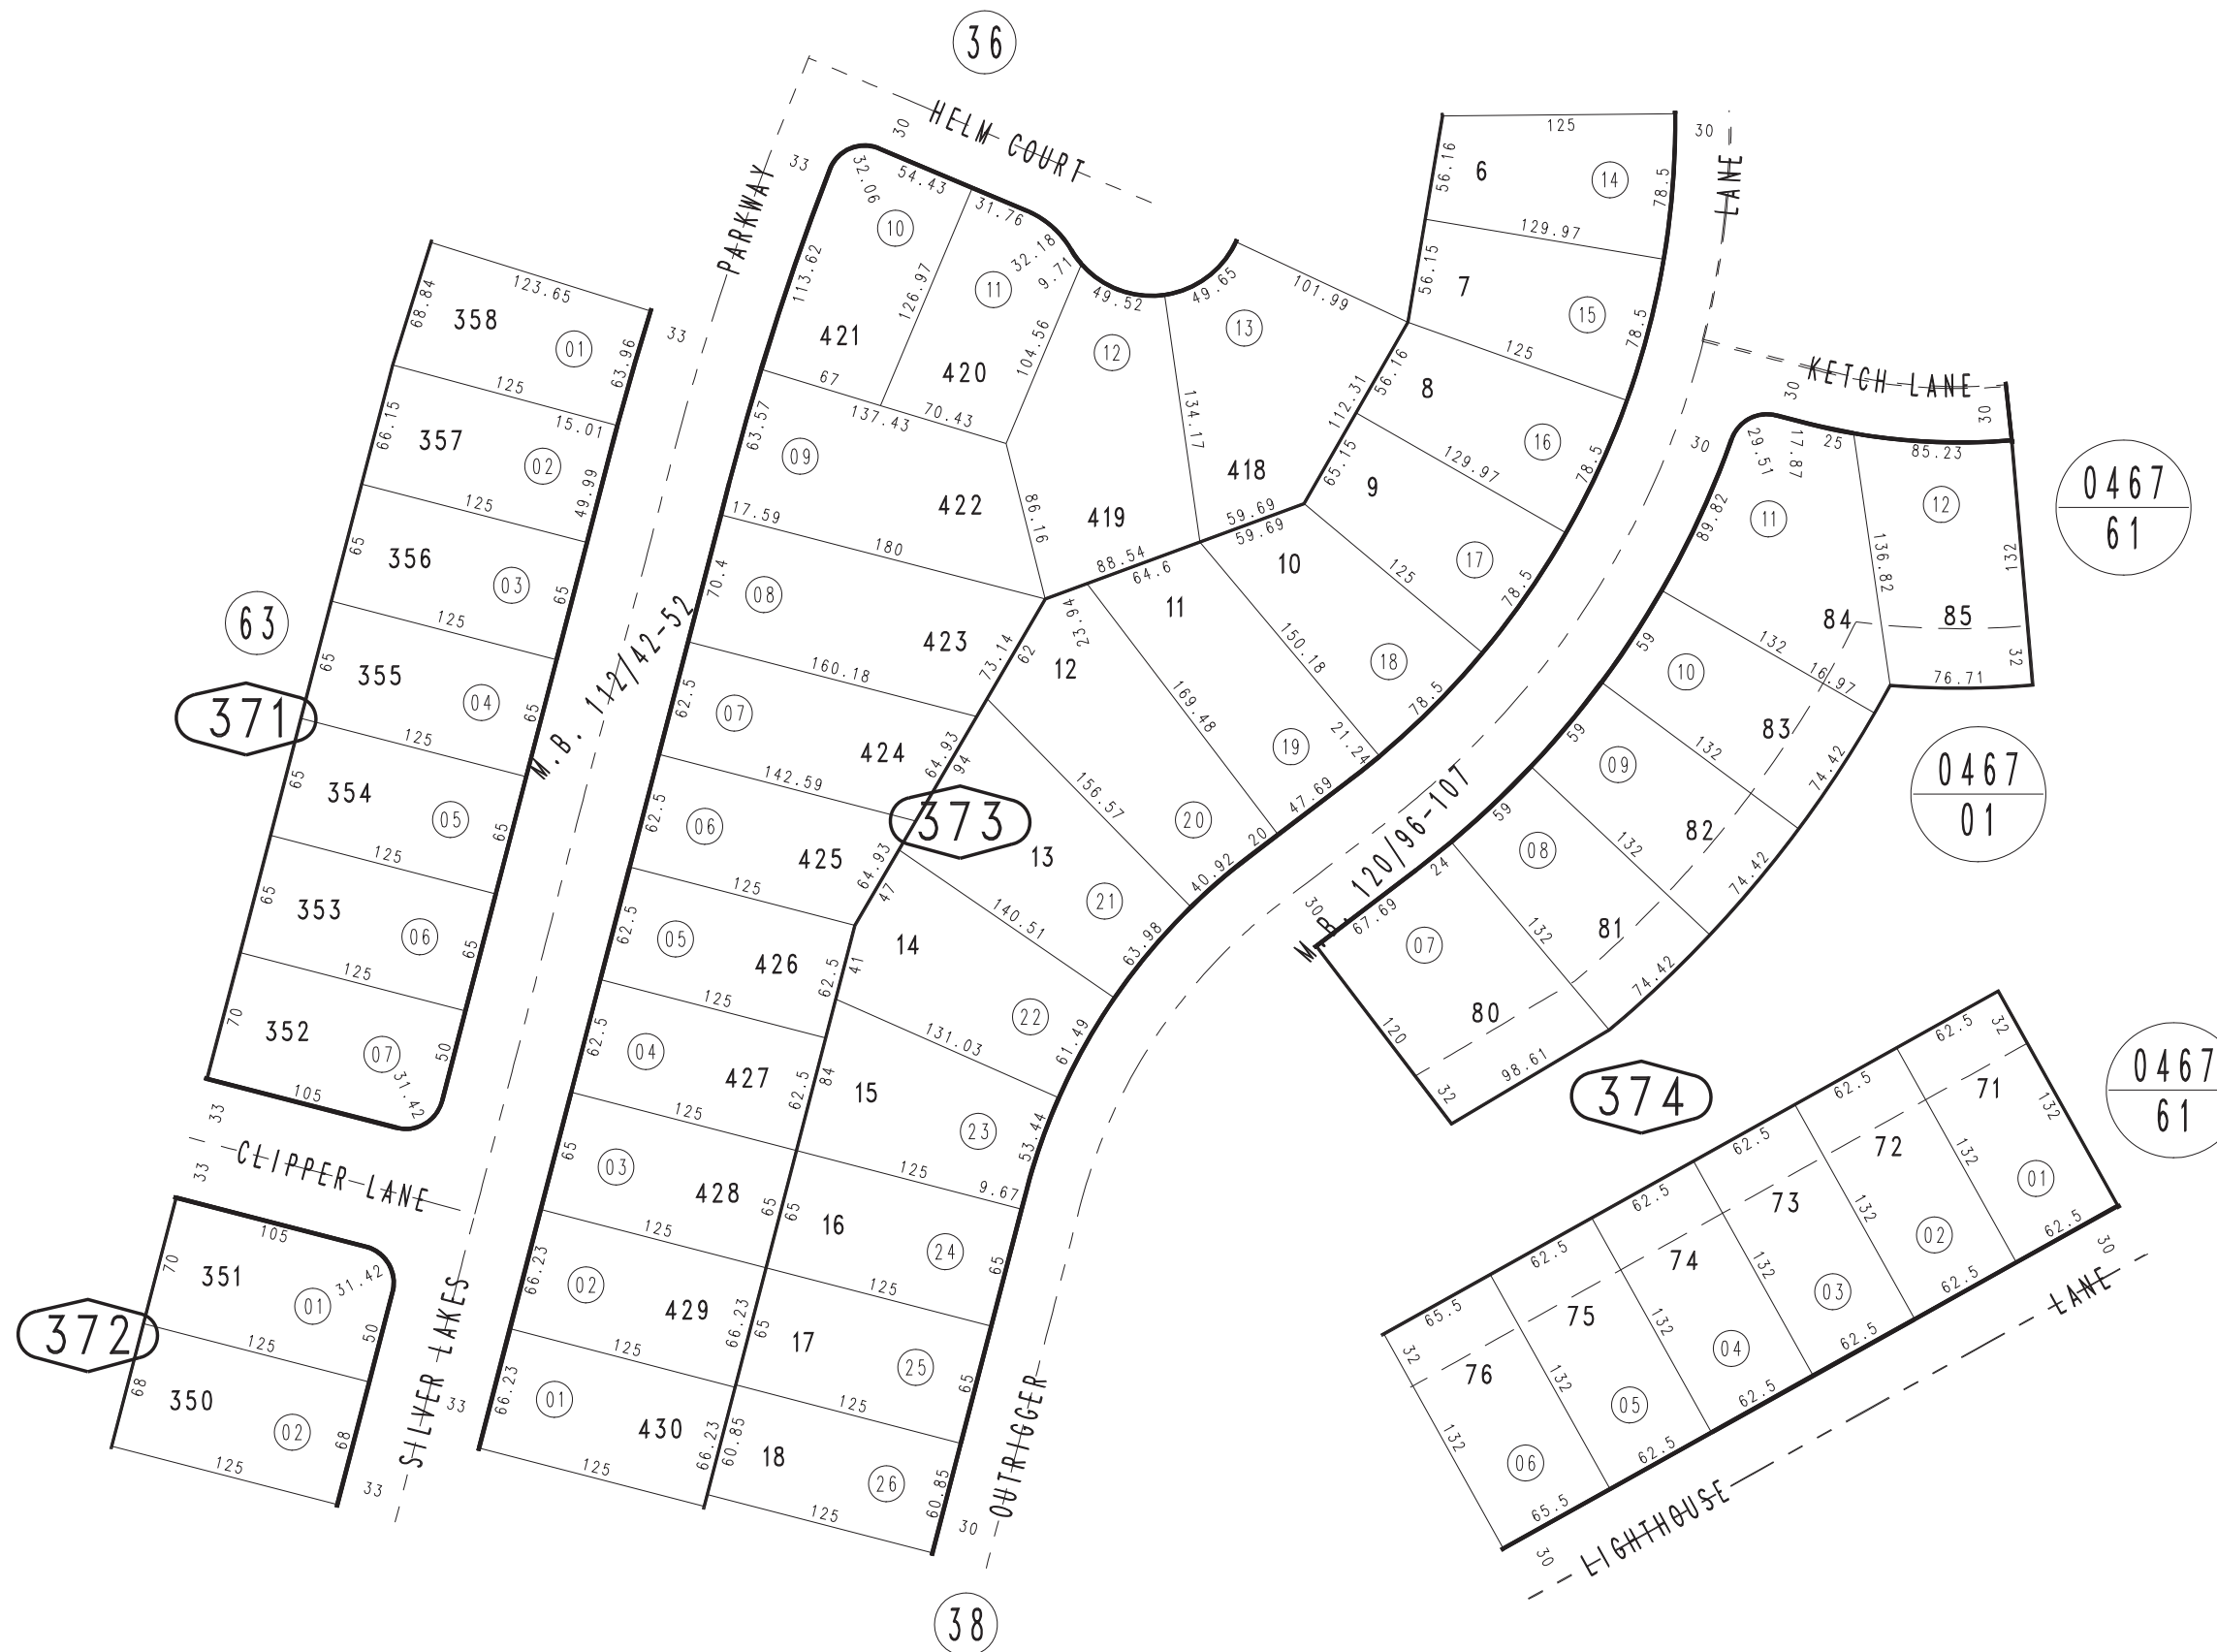

THIS MAP IS FOR THE PURPOSE
OF AD VALOREM TAXATION ONLY.

Ptn. Tract No. 8312, M.B. 112/42-52

Helendale
Tax Rate Area
78005

0465-37

0467
61

0467
01

0467
61