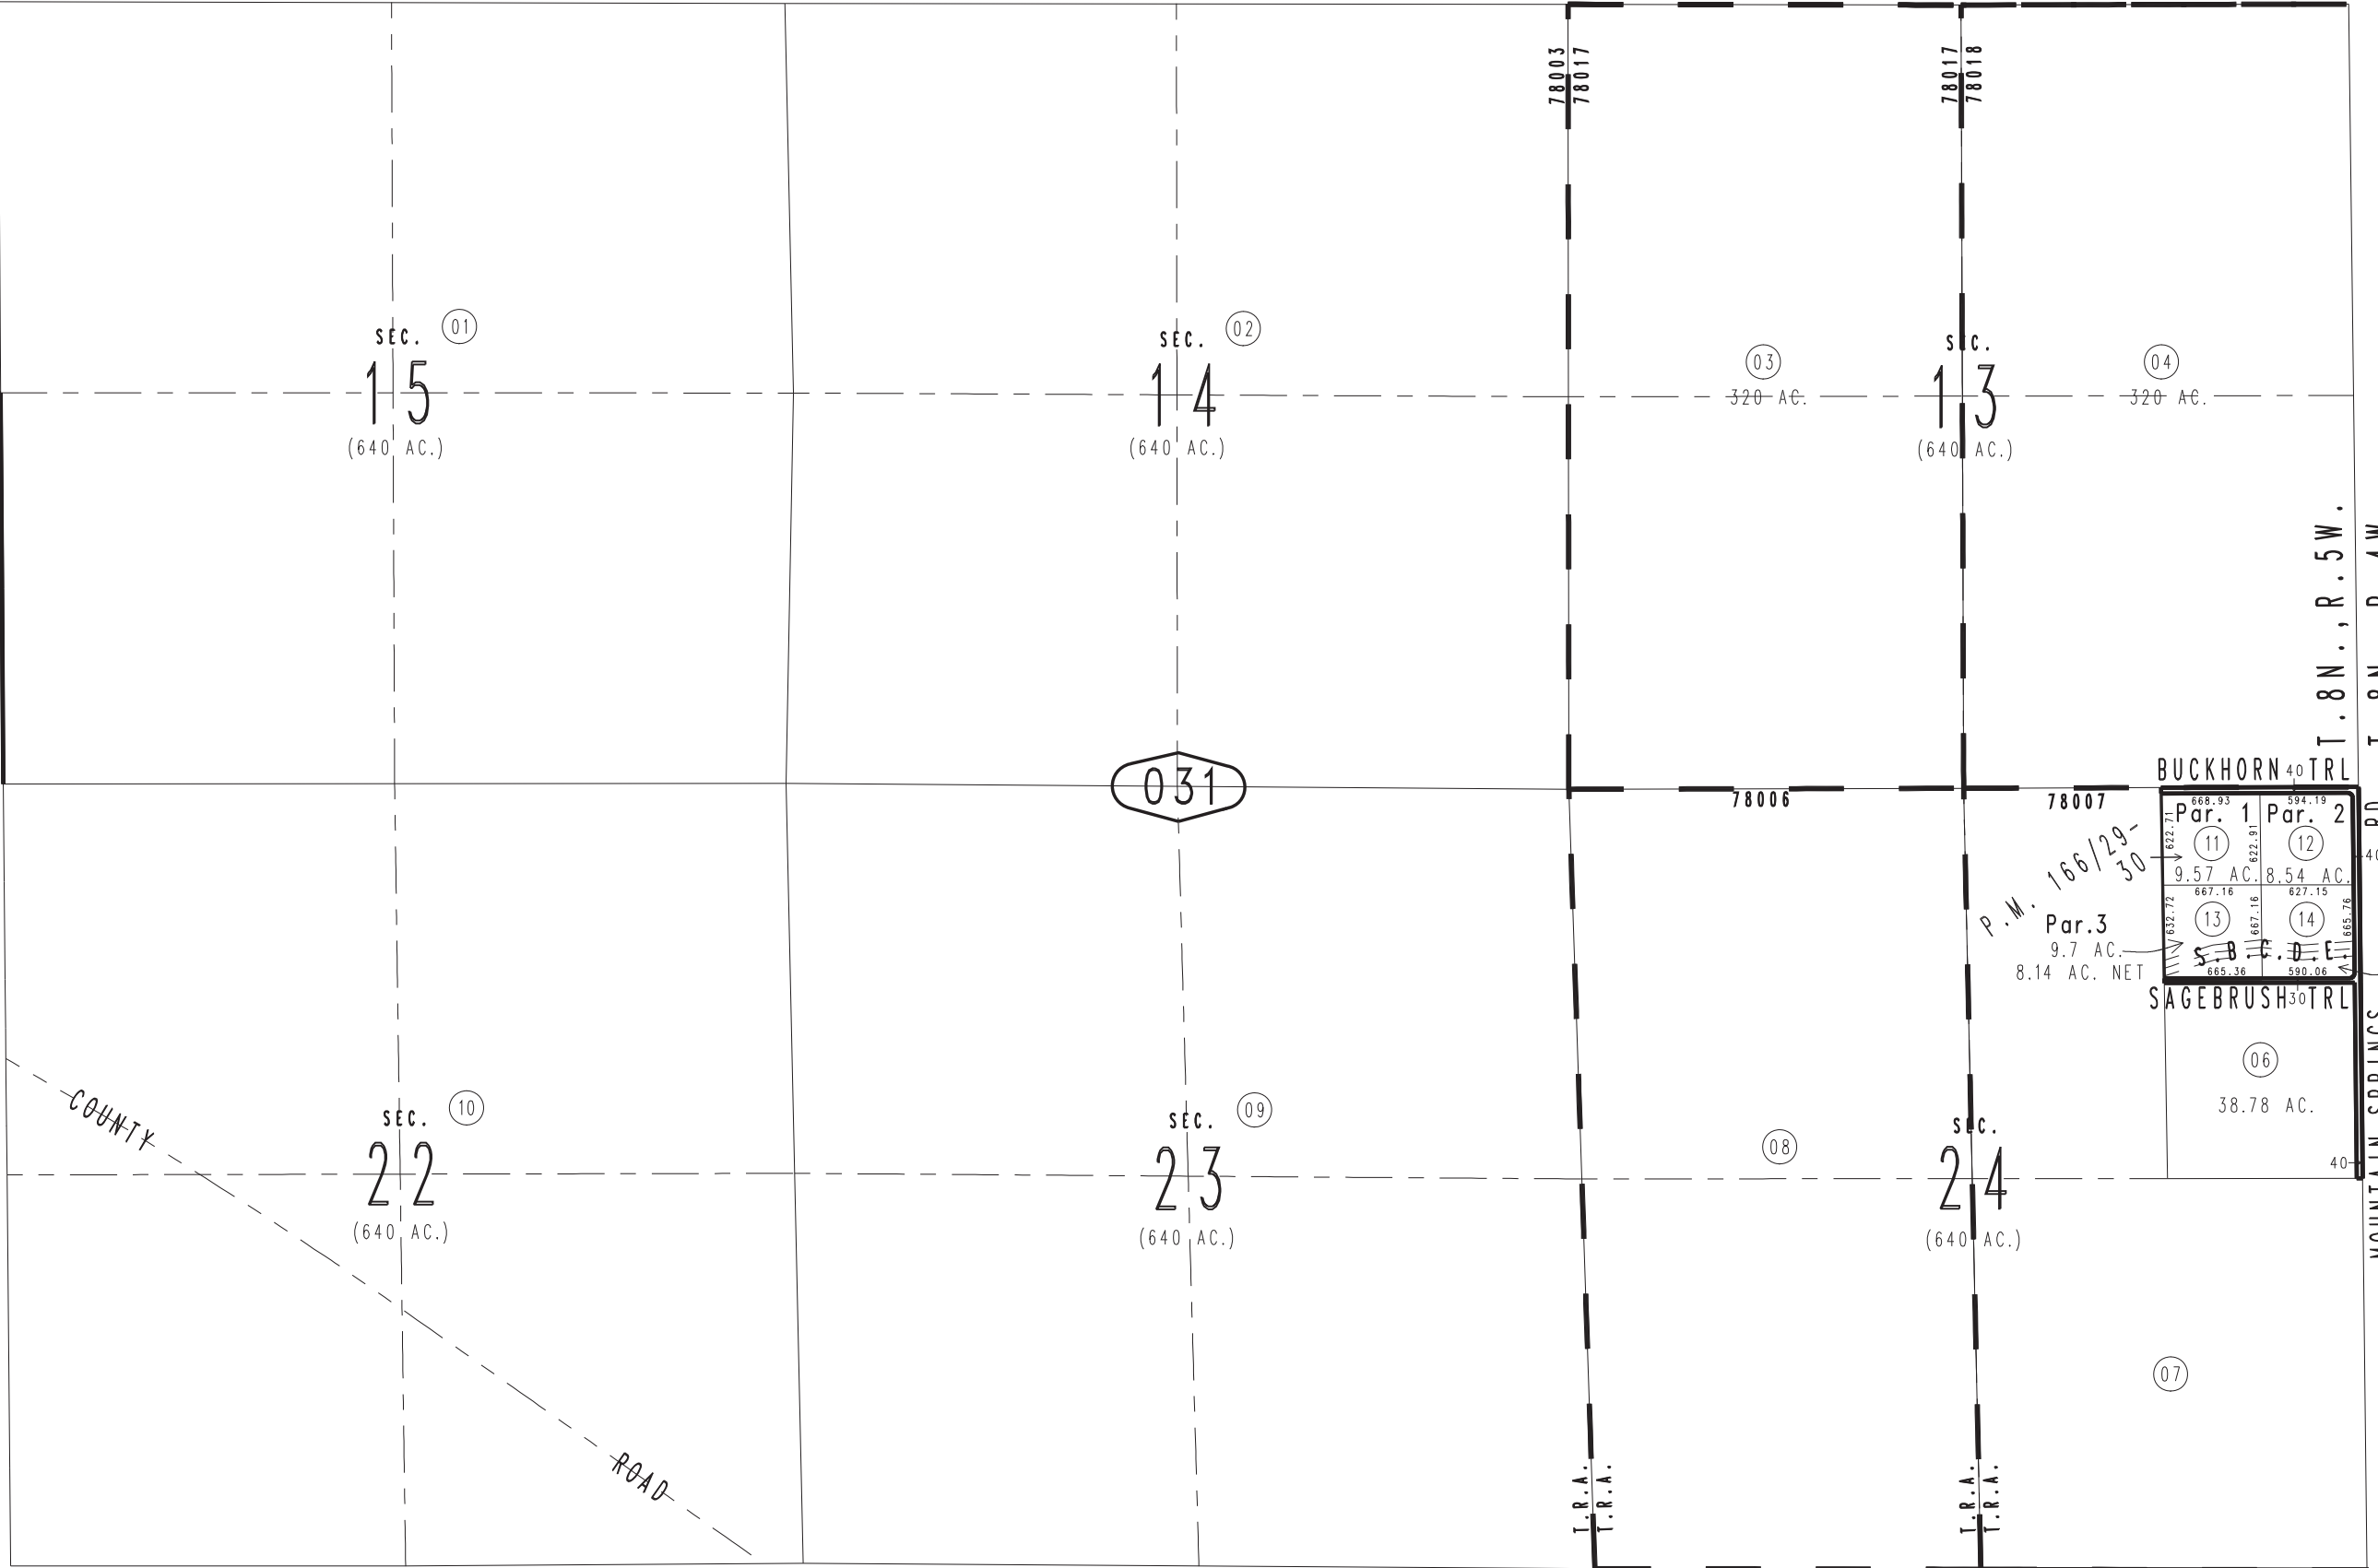

THIS MAP IS FOR THE PURPOSE OF AD VALOREM TAXATION ONLY.

Sec.13,14,15,22,23,24, T.8N.,R.5W., S.B.B.&M.

Helendale  
Tax Rate Area  
78011,78003,78006,78007  
78017,78018

0465-03

06

07

22

10

02

SEC. 01  
15  
(640 AC.)

SEC. 02  
14  
(640 AC.)

031

SEC. 09  
23  
(640 AC.)

03

SEC. 04  
13  
(640 AC.)

08

SEC. 07  
24  
(640 AC.)

0466  
08

0466  
18

COUNTY ROAD

BUCKHORN 40 TRL  
SAGEBRUSH 30 TRL  
MOUNTAIN SPRINGS RD

P.M. 166/29-30  
Par. 1 9.57 AC.  
Par. 2 8.54 AC.  
Par. 3 9.7 AC.  
Par. 4 9.11 AC.  
8.14 AC. NET  
7.71 AC. NET