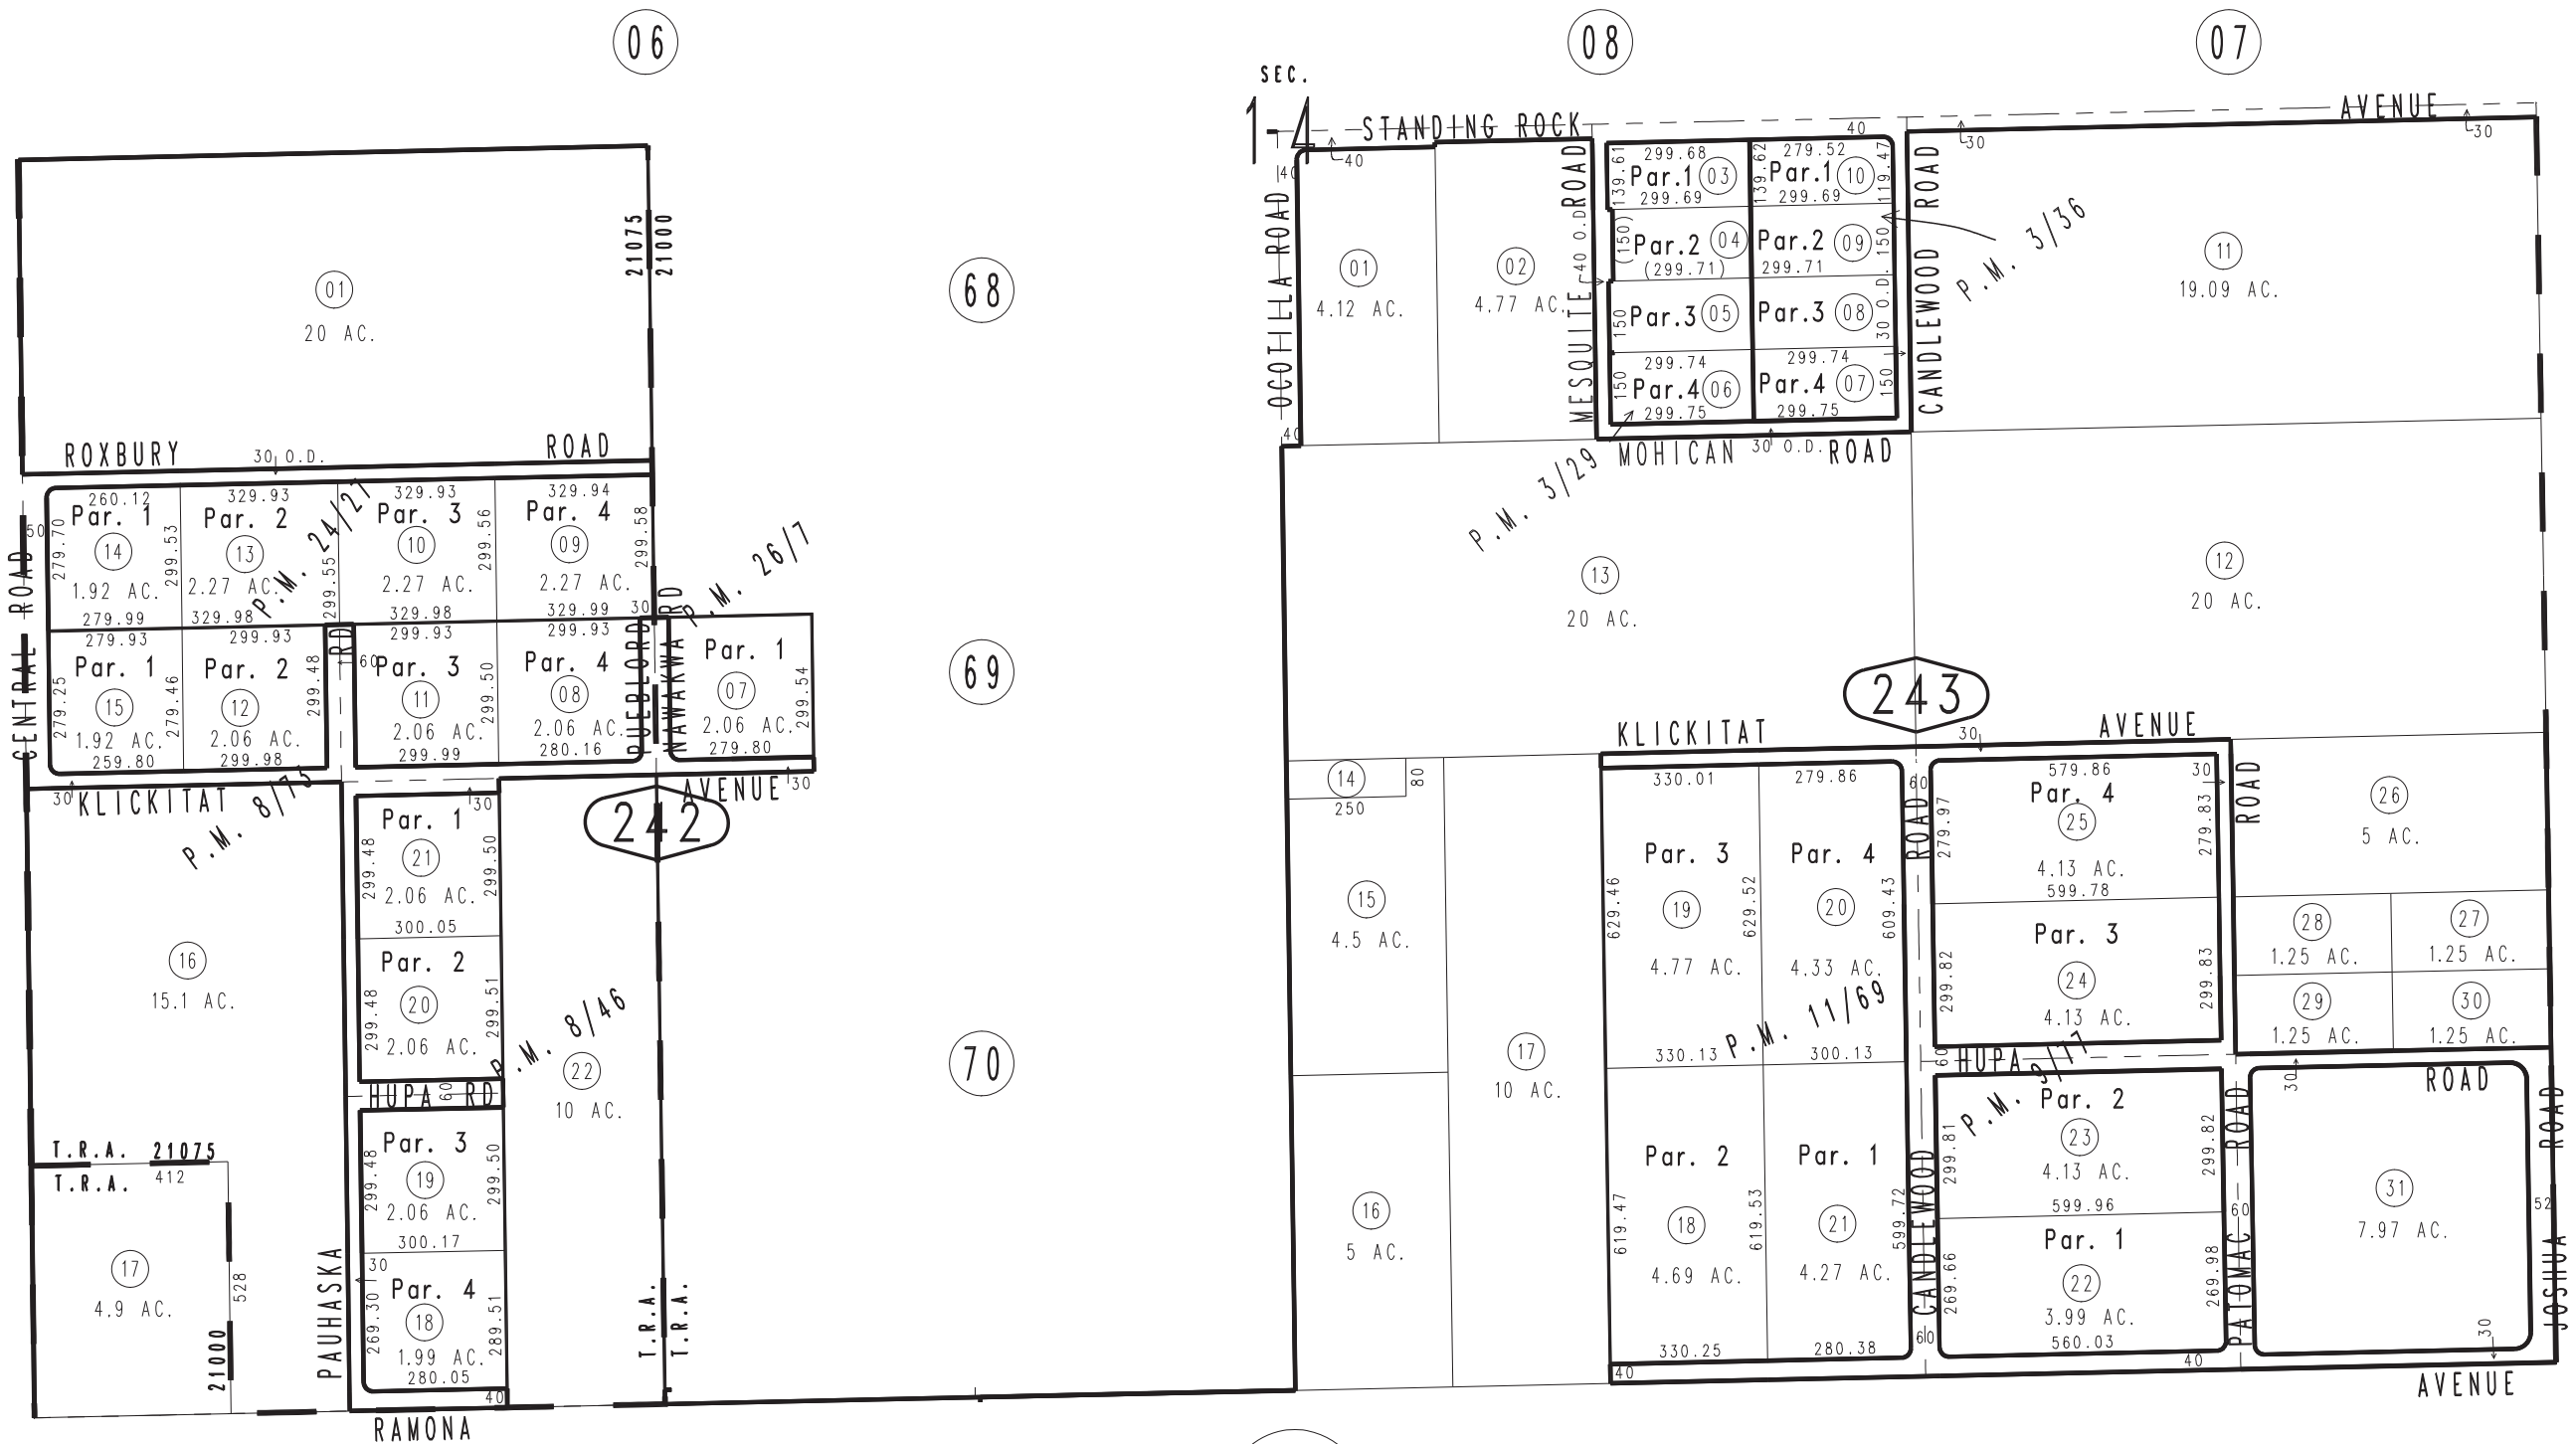

THIS MAP IS FOR THE PURPOSE OF AD VALOREM TAXATION ONLY.

S.1/2 Sec.14, T.5N.,R.3W., S.B.B.&M.

Town of Apple Valley 0437-24
Tax Rate Area
21000 21075

3112
68

3112
69

0439
01

- Ptn. Parcel Map No. 2694, P.M. 26/7
- Parcel Map No. 2555, P.M. 24/27
- Parcel Map No. 1314, P.M. 11/69
- Parcel Map No. 937, P.M. 9/77
- Parcel Map No. 939, P.M. 8/73
- Parcel Map No. 940, P.M. 8/46
- Parcel Map No. 194, P.M. 3/36
- Parcel Map No. 193, P.M. 3/29