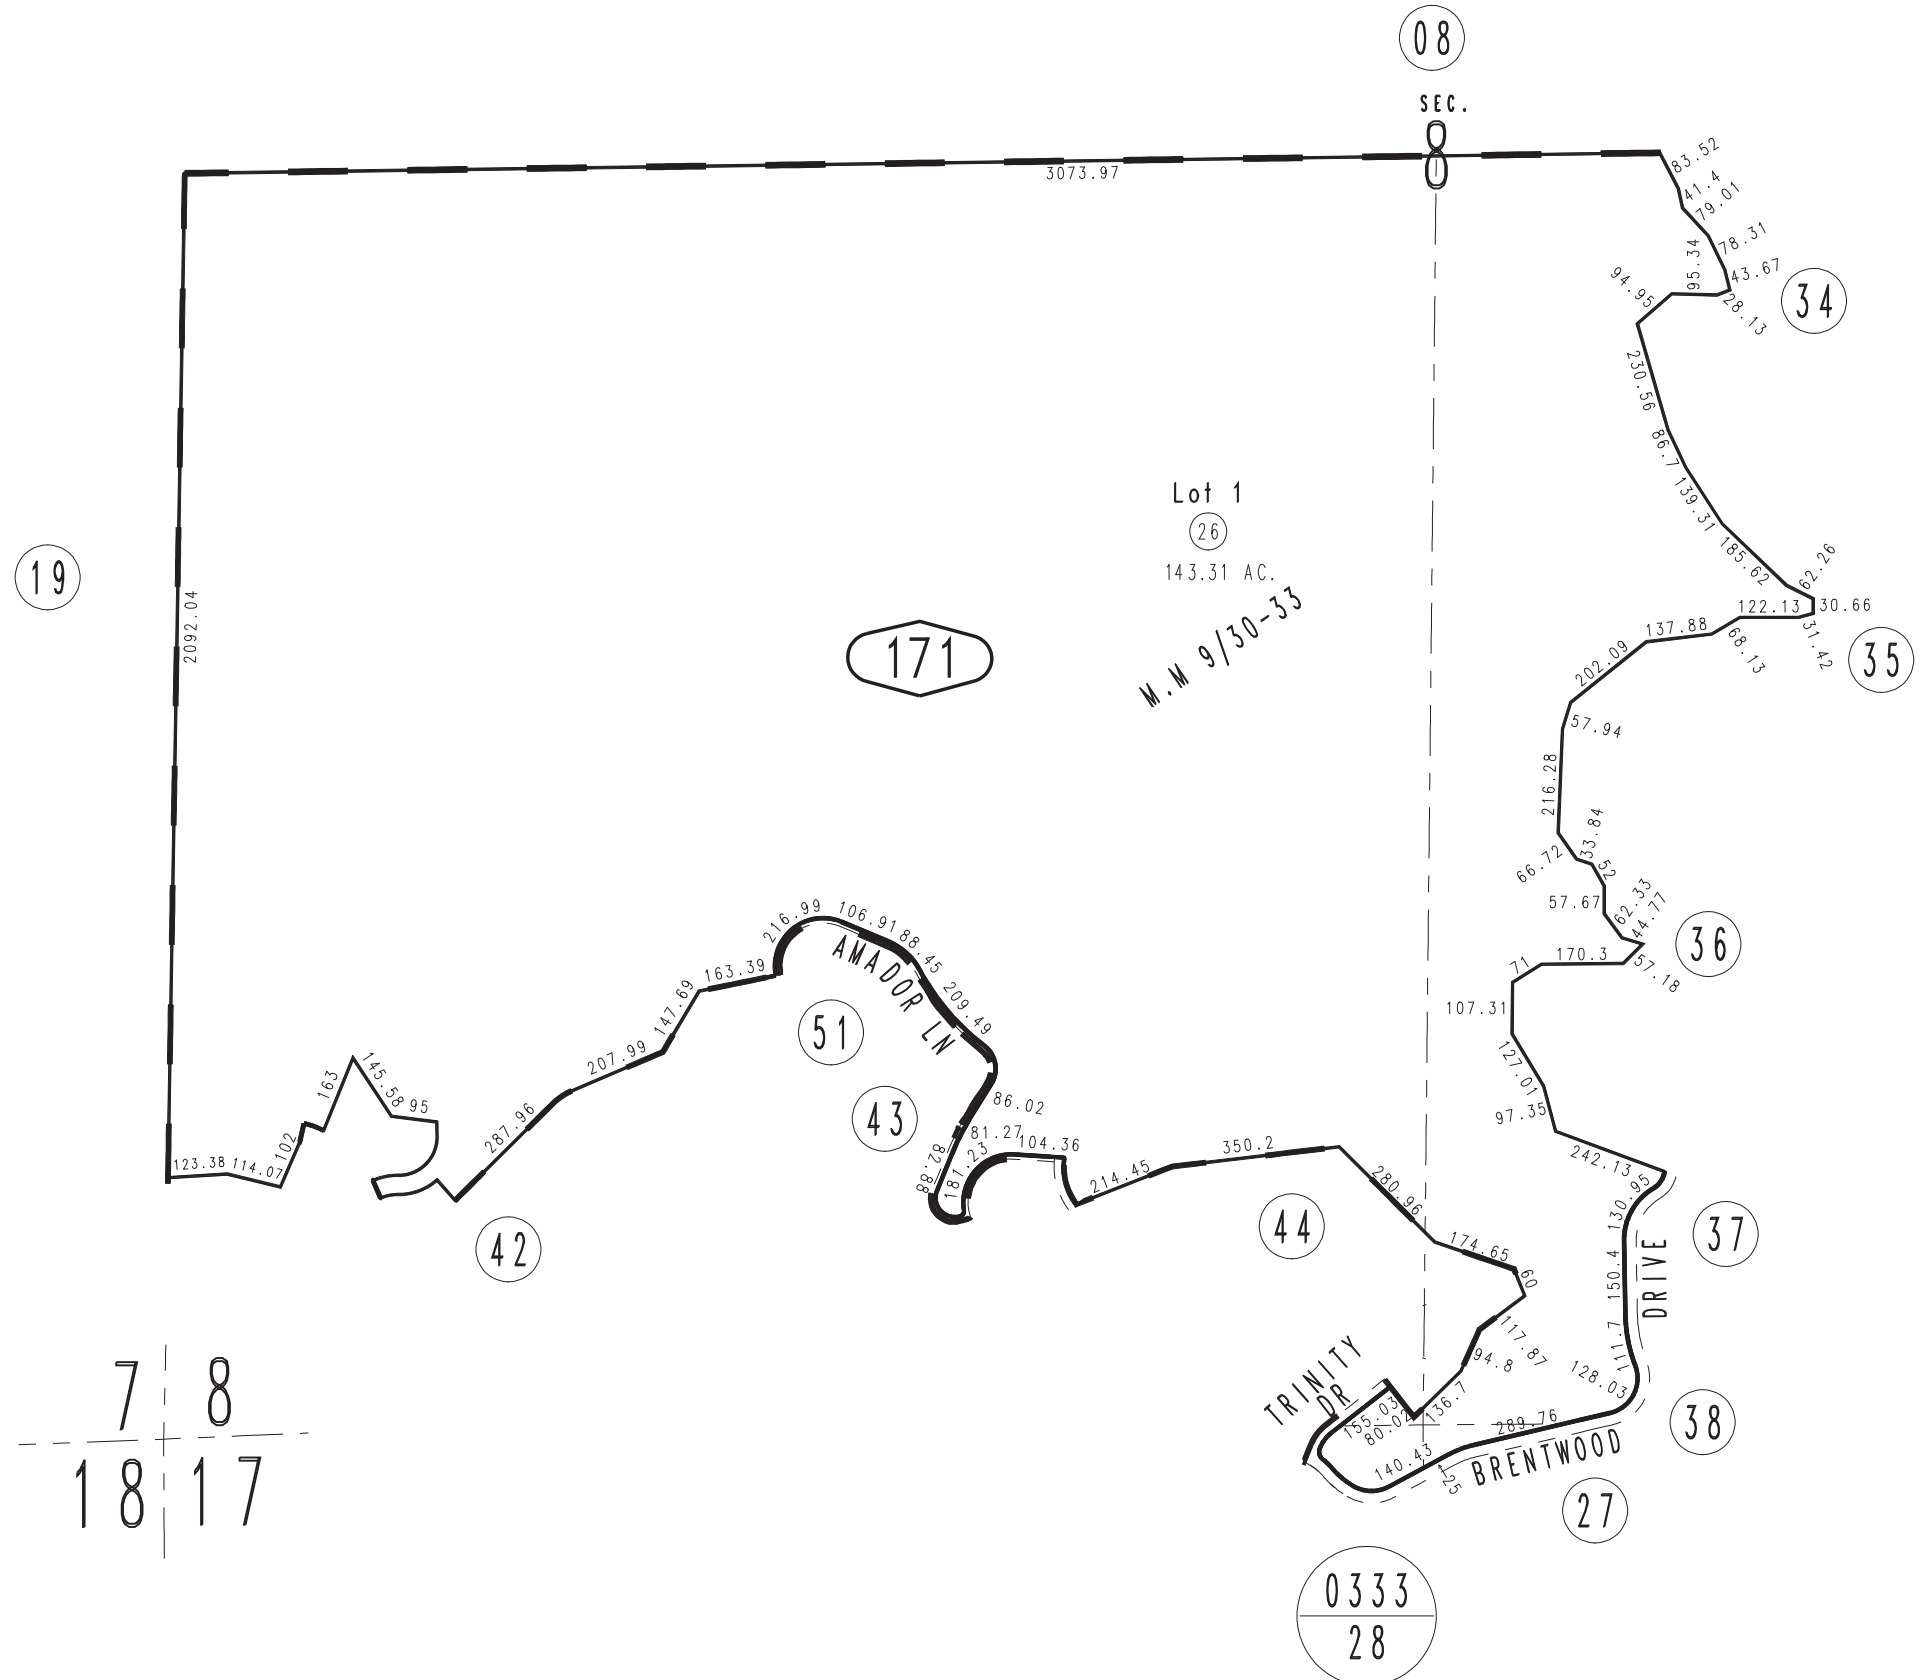

THIS MAP IS FOR THE PURPOSE
OF AD VALOREM TAXATION ONLY.

Tract No. 20563, Reversion to Acreage, M.M. 9/30-33

Rim of The World Unified 0345-17
Tax Rate Area
105017

7	8
18	17