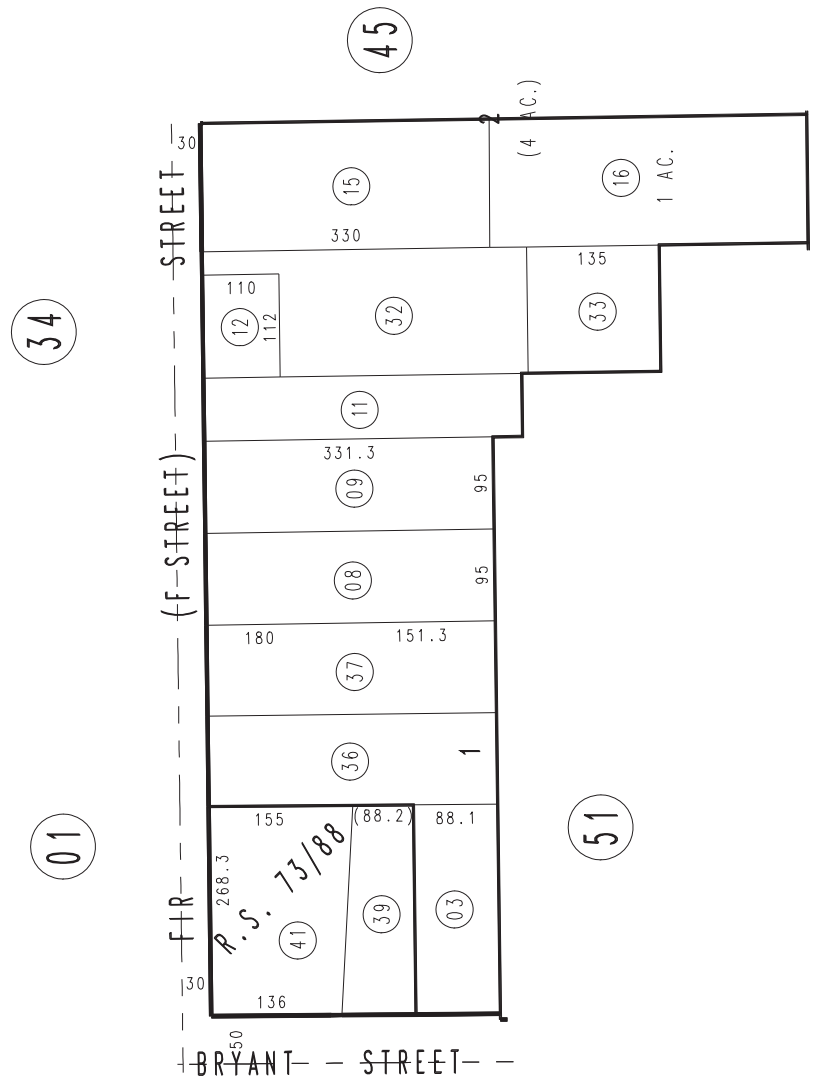

THIS MAP IS FOR THE PURPOSE
OF AD VALOREM TAXATION ONLY.

Ptn. Yucaipa Valley Colony, Sub. No. 1
M.B. 16/65

City of Yucaipa
Tax Rate Area
22002

0321 - 05

46

0303
05

PTN. BLK.
C