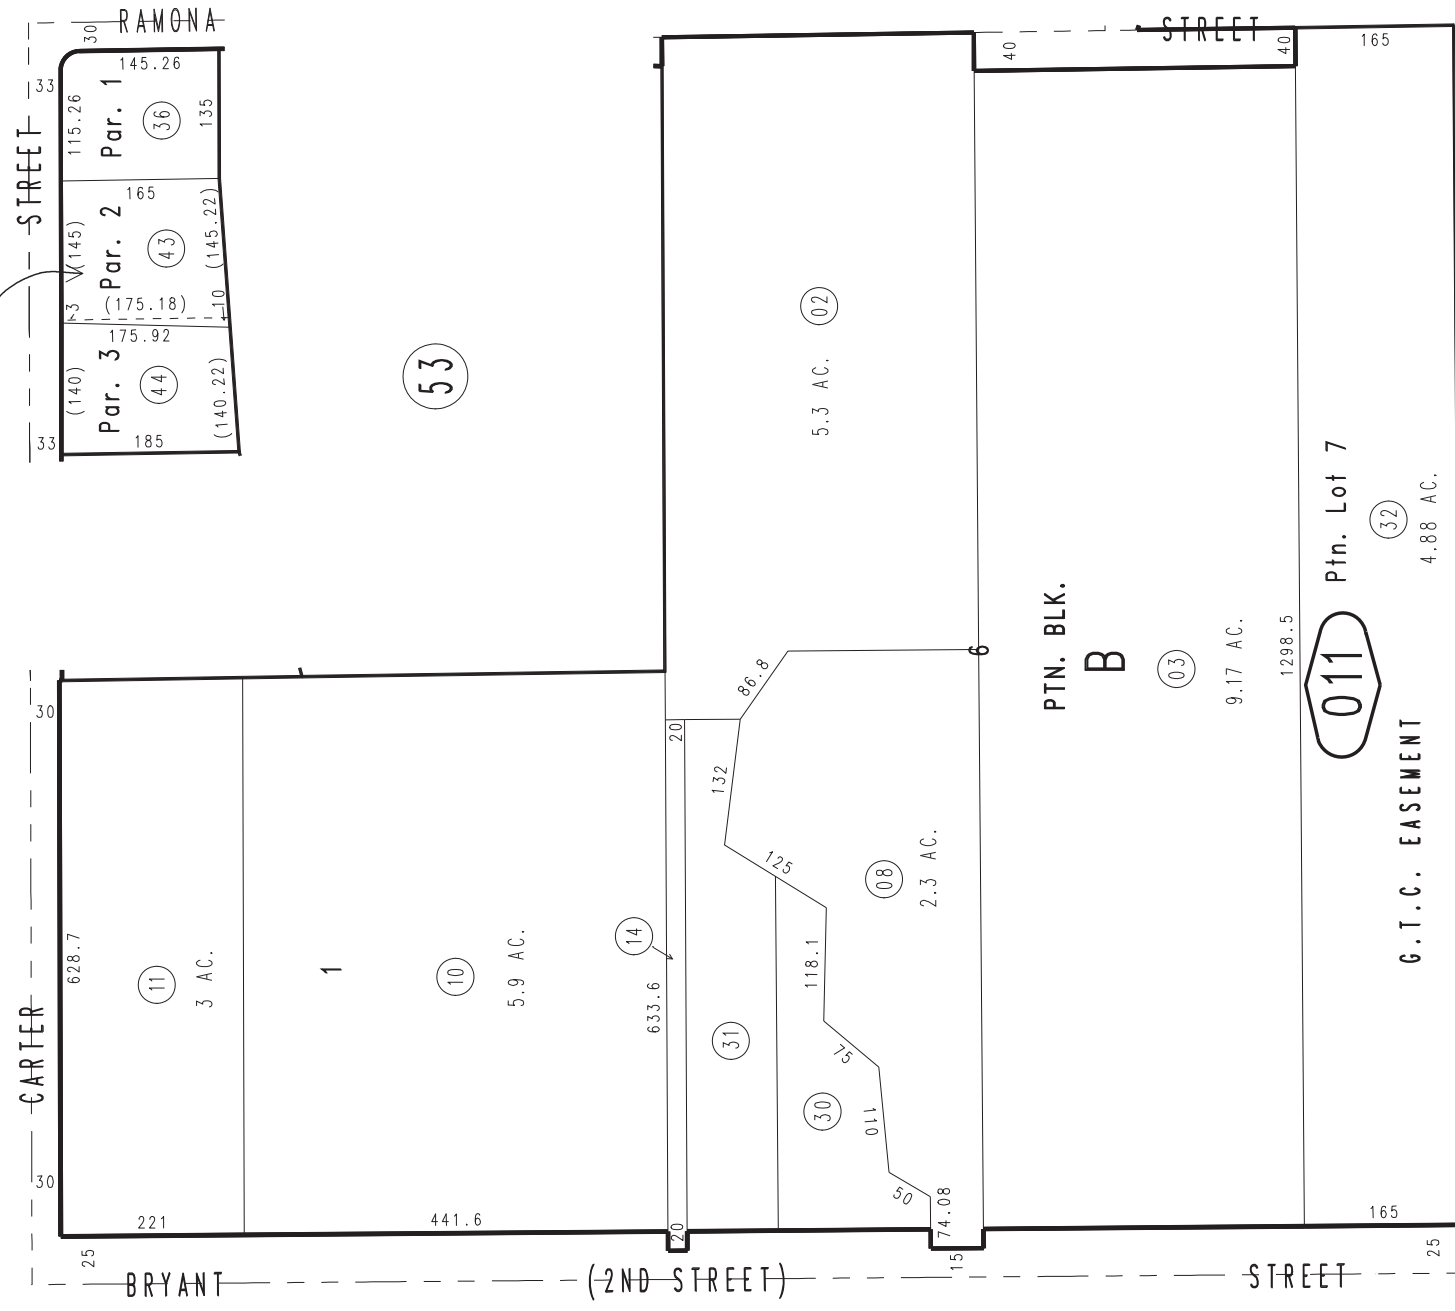

THIS MAP IS FOR THE PURPOSE
OF AD VALOREM TAXATION ONLY.

Ptn. Yucaipa Valley Colony, Sub. No. 1 M.B. 16/65

City of Yucaipa
Tax Rate Area
22002

0321 - 01

P.M. 155/62-63

0320
22

0303
04

0303
45

0303
04