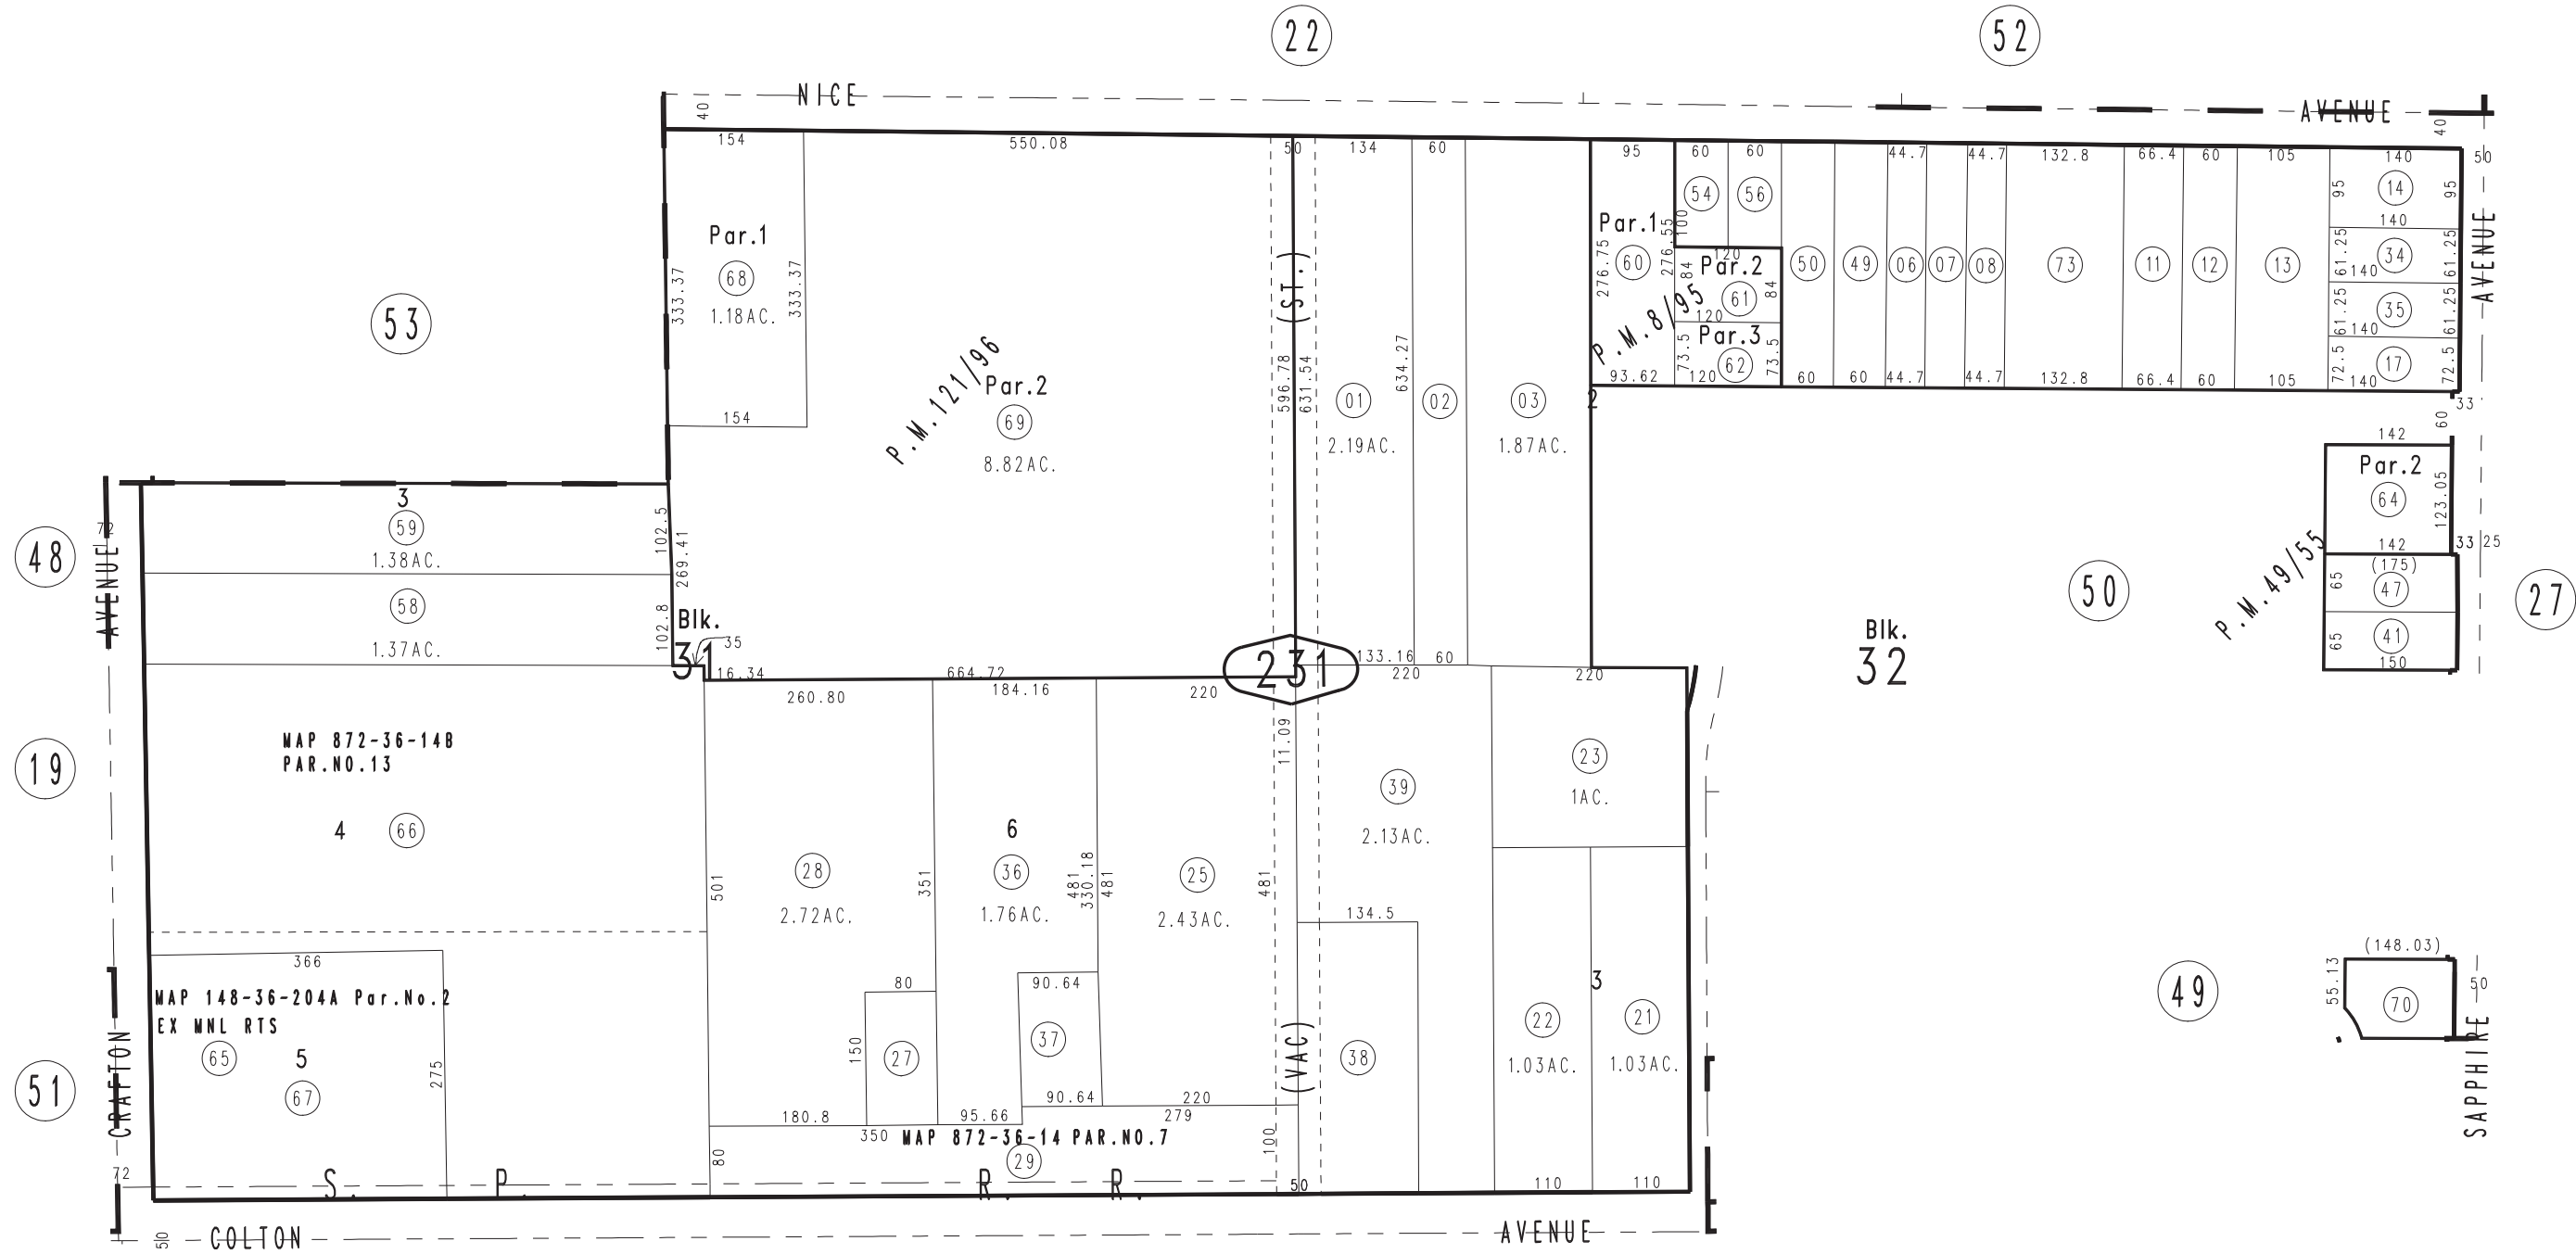

THIS MAP IS FOR THE PURPOSE OF AD VALOREM TAXATION ONLY.

Ptn. Crafton Tract M.B.3/14

Redlands Unified
Tax Rate Area
104101

0298-23

67 MAP 872-36-148 PAR. NO. 12
MNL RTS ONLY

0299
06