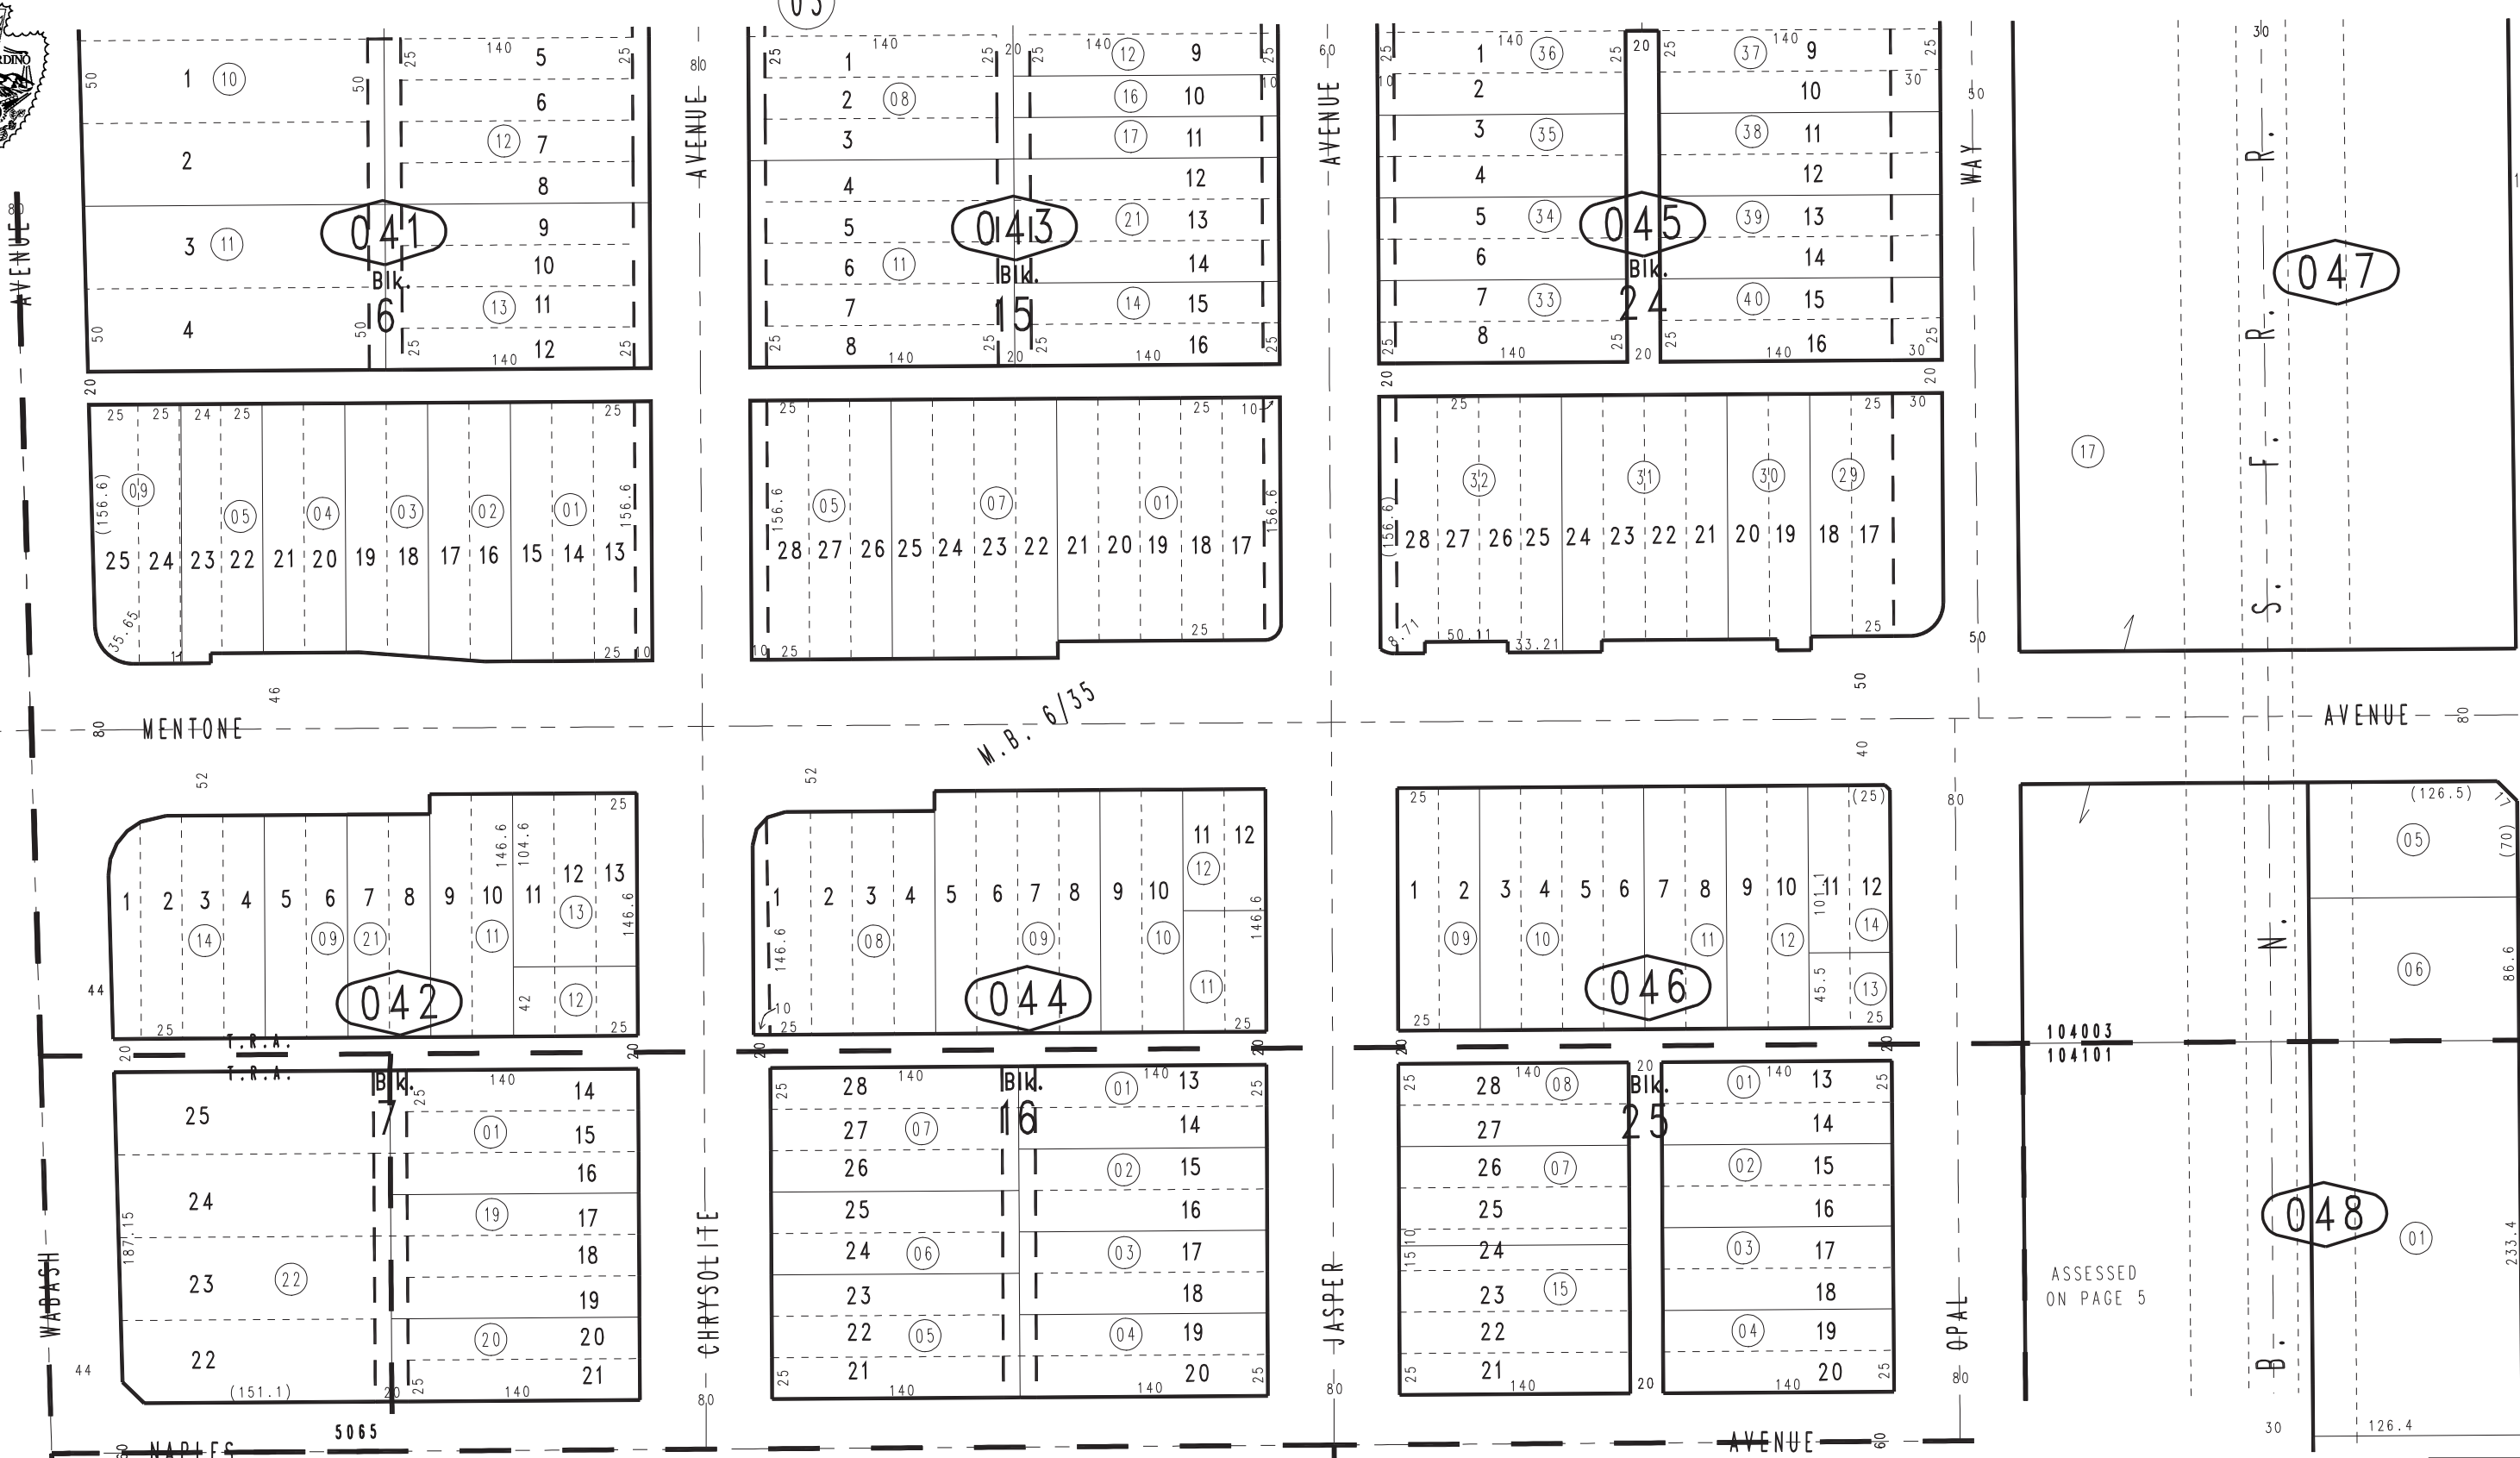

THIS MAP IS FOR THE PURPOSE OF AD VALOREM TAXATION ONLY.

Ptn. Mentone Townsite, M.B. 6/35

City of Redlands
Tax Rate Area
104101,104003,5065

0298-04

0168
17

05

09

10