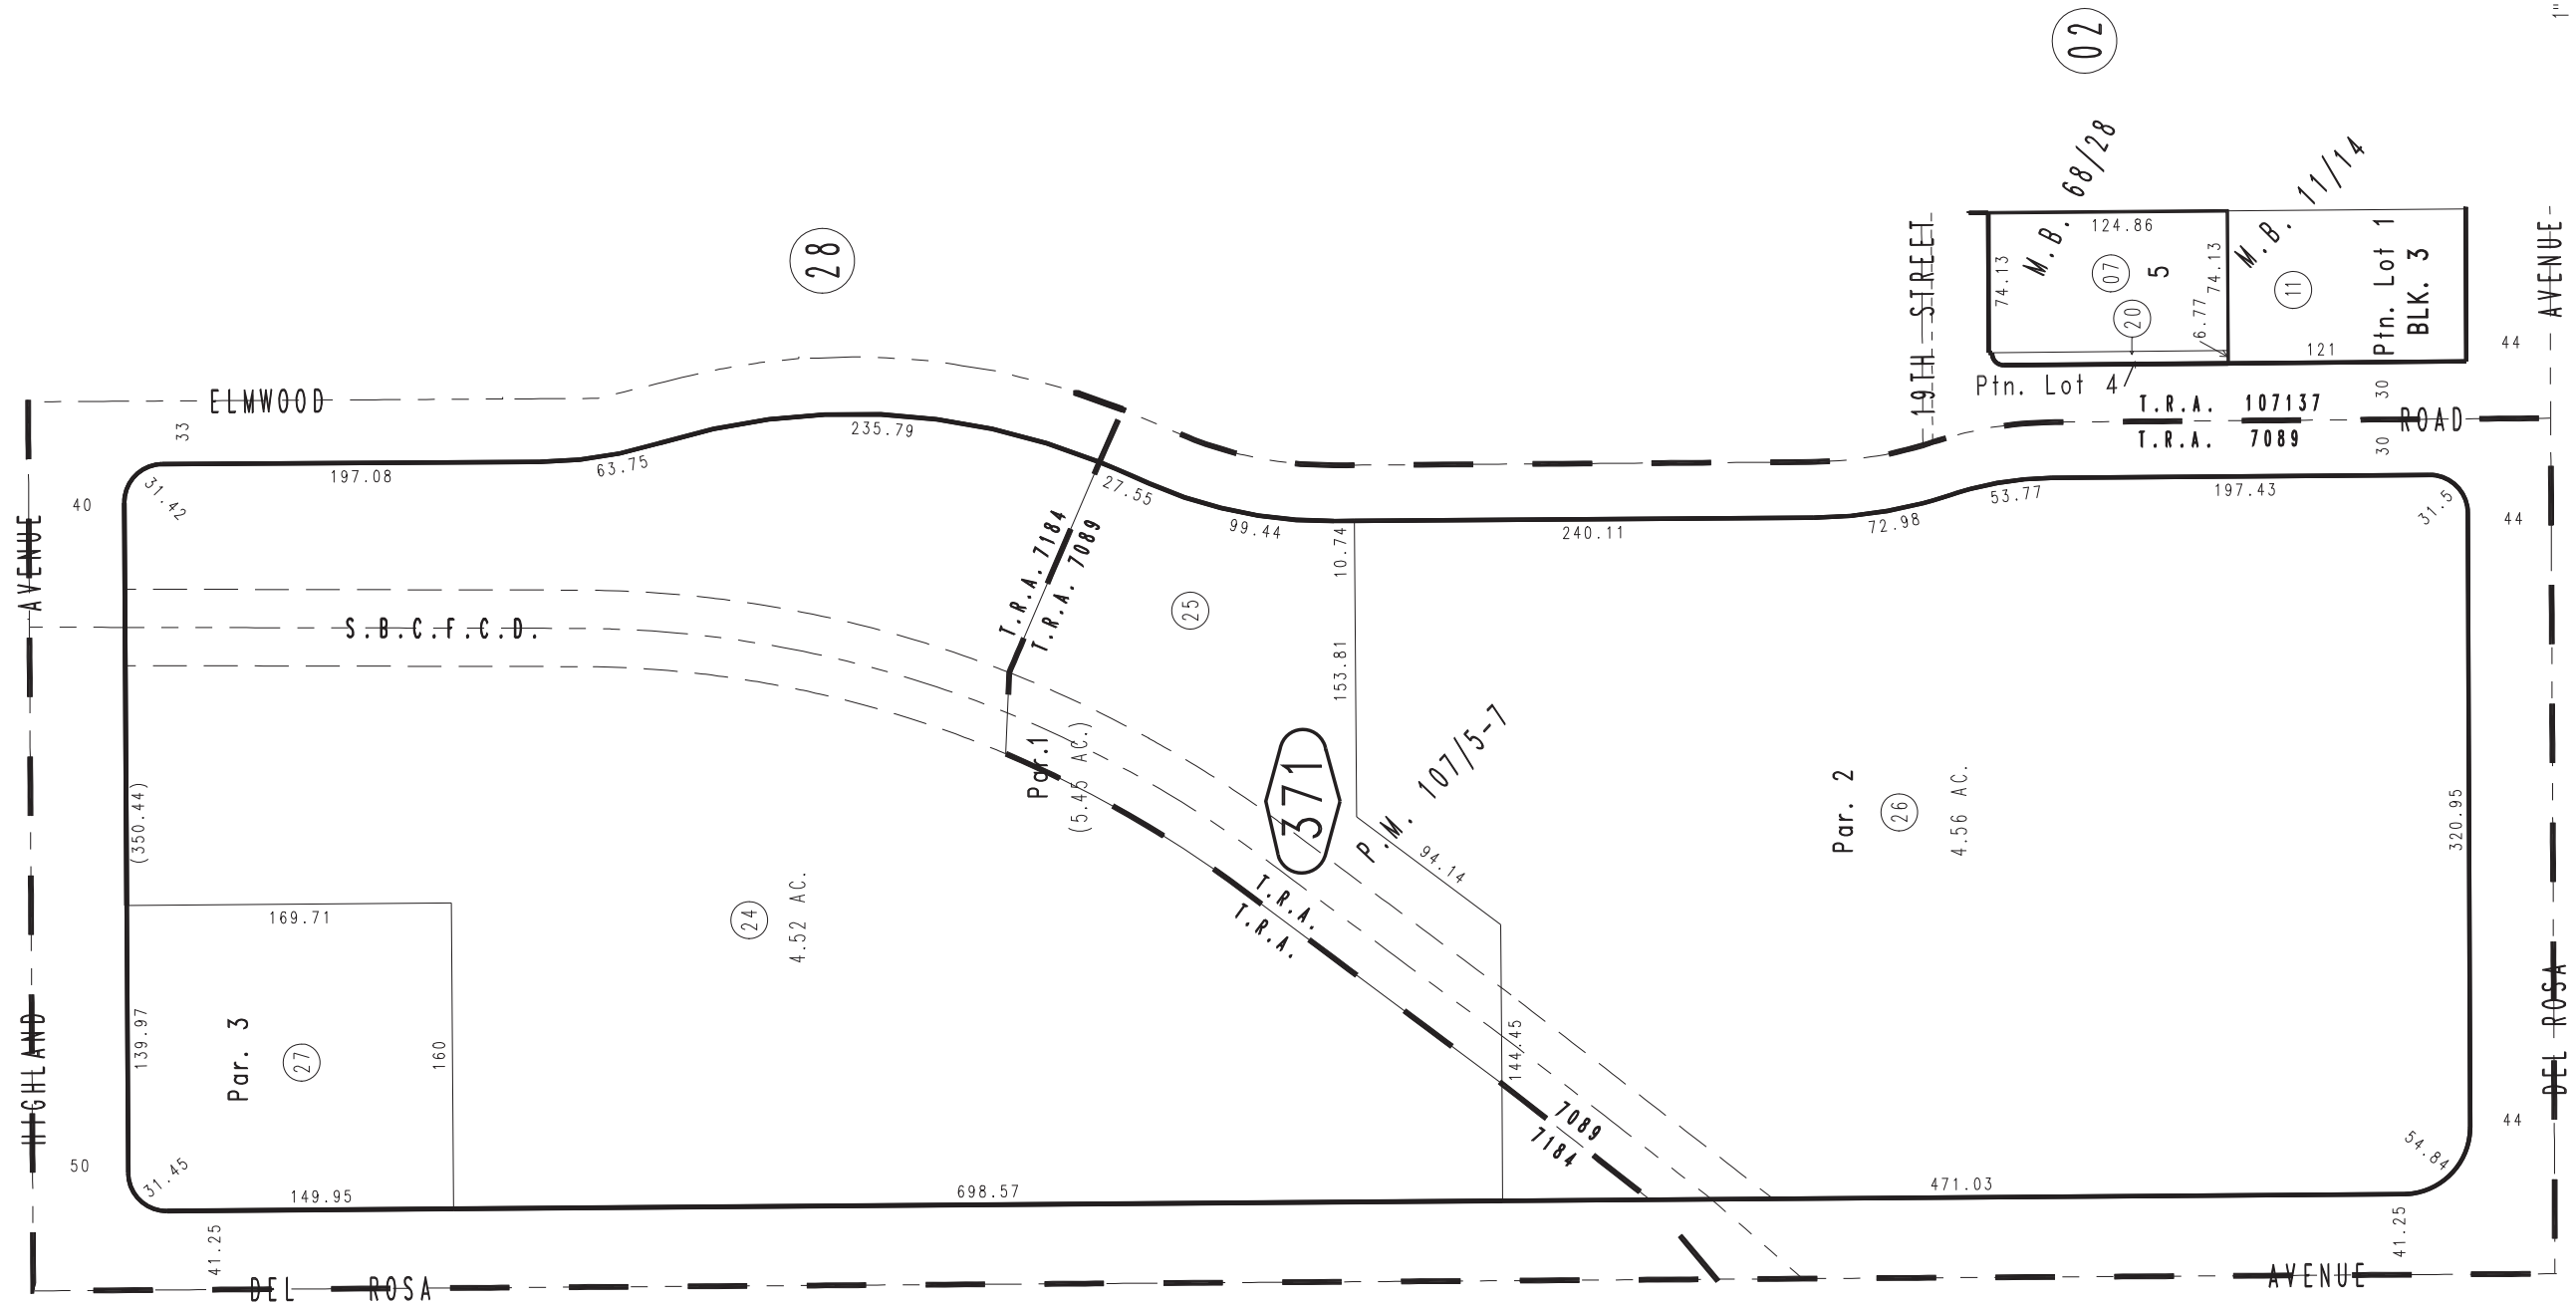

THIS MAP IS FOR THE PURPOSE  
OF AD VALOREM TAXATION ONLY.

# Ptn. Orange Grove Tract, M.B. 11/14

San Bernardino Unified 0273-37  
Tax Rate Area  
7089,7184,107137

0150  
46

02

28

25

371

26