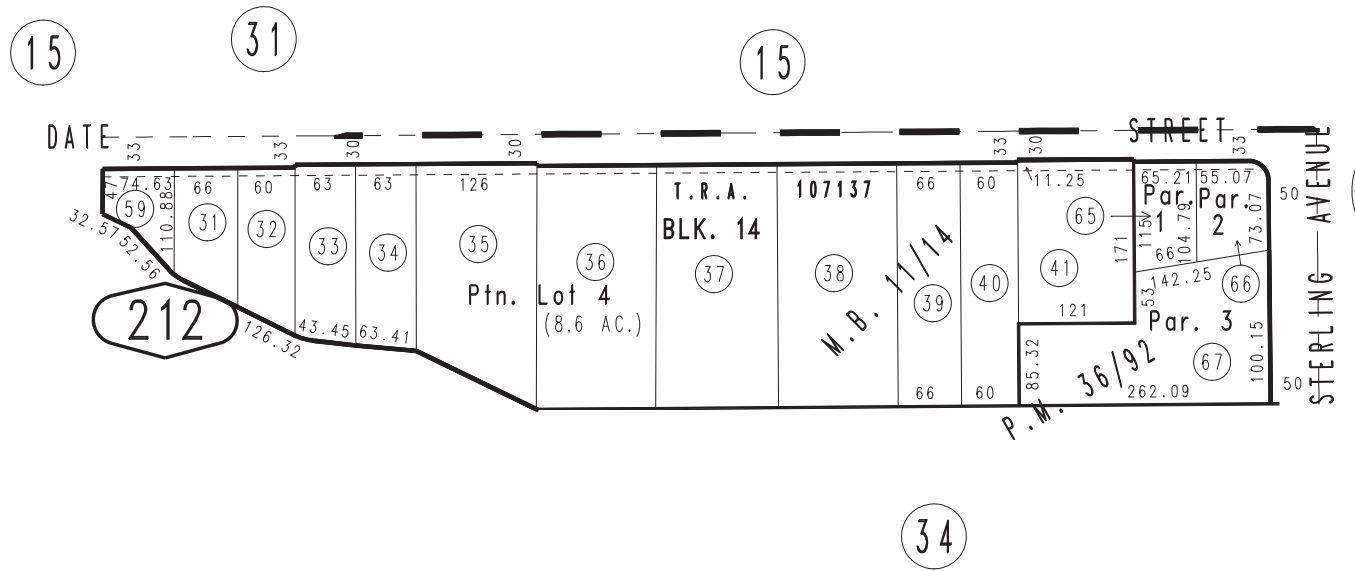

THIS MAP IS FOR THE PURPOSE
OF AD VALOREM TAXATION ONLY.

Ptn. Orange Grove Tract, M.B. 11/14

City of San Bernardino 0272-21
San Bernardino Unified
Tax Rate Area
7034
107137,7243

0285
26