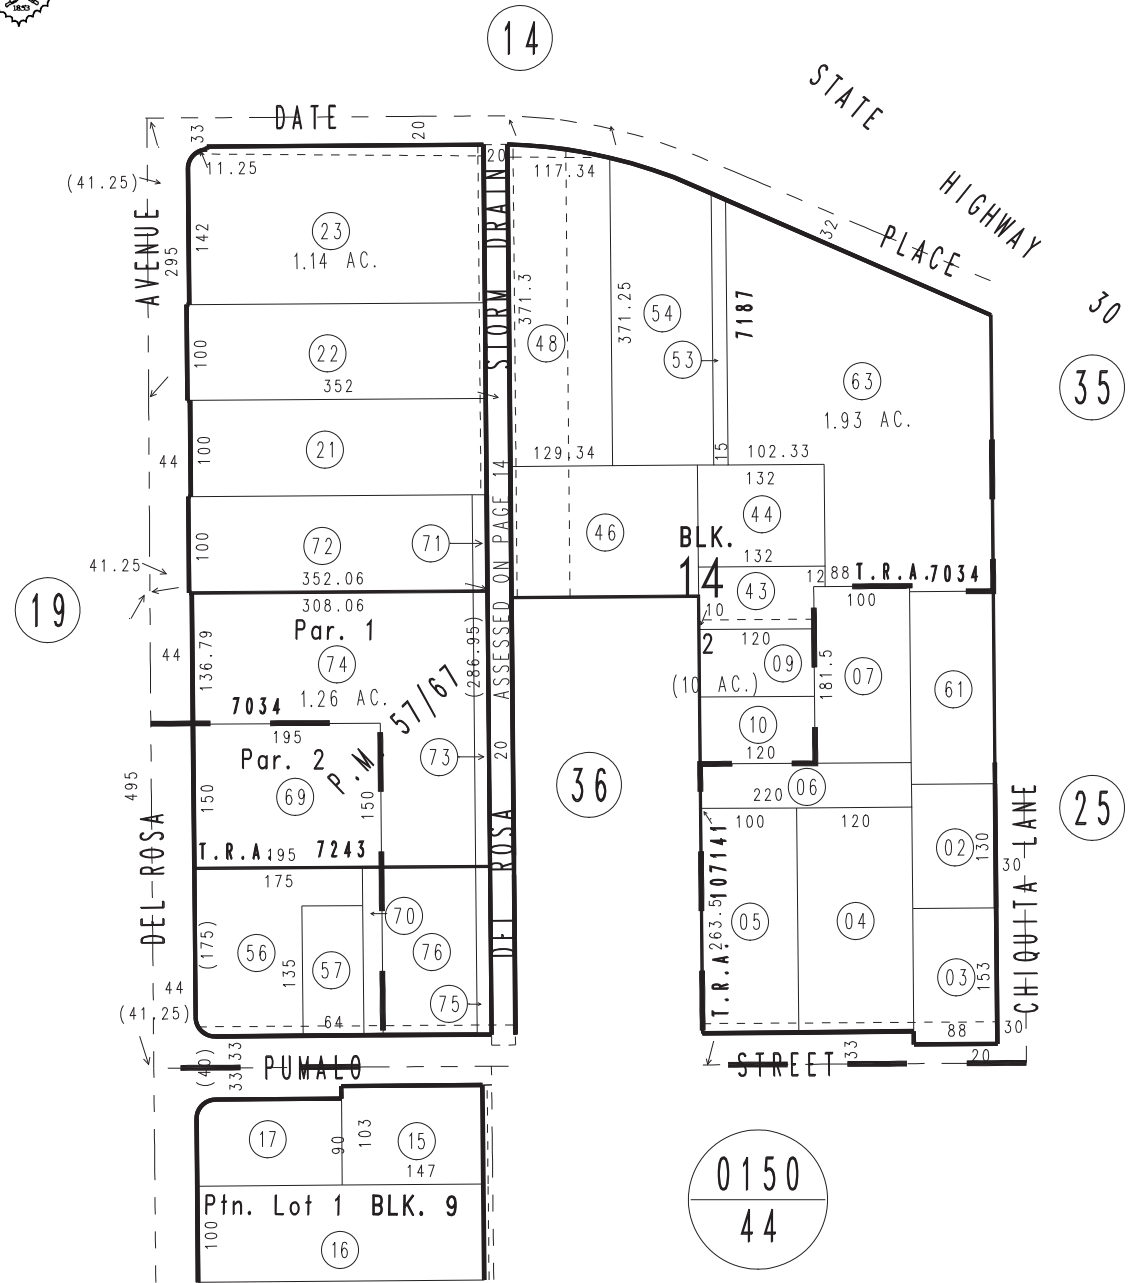

THIS MAP IS FOR THE PURPOSE
OF AD VALOREM TAXATION ONLY.

Ptn. Orange Grove Tract, M.B. 11/14

City of San Bernardino 0272-21
San Bernardino Unified
Tax Rate Area
7034
107137,7243

0285
26